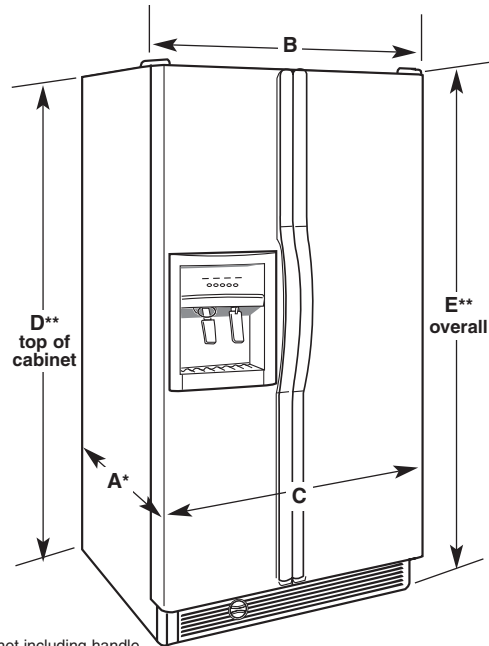

ROPER® Refrigerator

PRODUCT MODEL NUMBERS

RS22AQXM
RS25AFXR
RS25AGXN

Electrical: A 115 Volt, 60 Hz., AC only 15 or 20 amp fused, grounded electrical supply is required. It is recommended that a separate circuit serving only your refrigerator be provided. Use an outlet that cannot be turned off by a switch. Do not use an extension cord.

IMPORTANT: The pressure of the water coming out of a reverse osmosis system going to the water inlet valve of the refrigerator needs to be between 30 and 120 psi (207 - 827 kPa).

OVERALL DIMENSIONS

*overall, to back of coils, not including handle
**includes rollers extended 3/4"

Model	Depth "A"	Cab. Width "B"	Door Width "C"	Cab. Height "D"	Overall Height "E"
RS22AQXM	31 3/8"	32 3/4"	33 1/8"	65"	65 7/8"
RS25AGXN	31 3/8"	35 1/2"	35 7/8"	68"	68 7/8"
RS25AFXR	31 3/8"	35 1/2"	35 7/8"	68 7/8"	69 3/4"

LOCATION REQUIREMENTS

To ensure proper ventilation for your refrigerator, allow for a 1/2" (1.25 cm) space on each side and at the top.

Allow at least 1" (2.5 cm) between back of cabinet and the wall.

If your refrigerator has an ice maker, make sure you leave some extra space at the back for the water line connections.