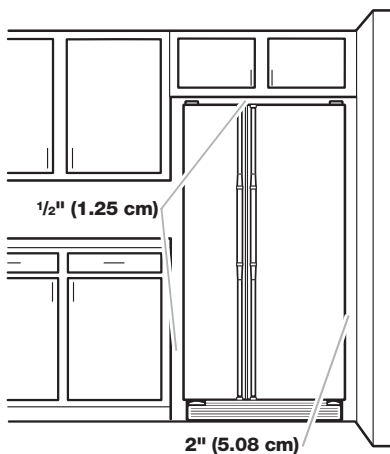

LOCATION REQUIREMENTS

To ensure proper ventilation for your refrigerator, allow for a 1/2" (1.25 cm) space on each side and at the top.

Allow at least 1" (2.5 cm) between back of cabinet and the wall.

If your refrigerator has an ice maker, make sure you leave some extra space at the back for the water line connections.

If you are installing your refrigerator next to a fixed wall, leave 2" (5.08 cm) minimum on the hinge side (depending on your model) to allow for the door to swing open.

NOTE: Do not install the refrigerator near an oven, radiator, or other heat source, nor in a location where the temperature will fall below 55°F (13°C).