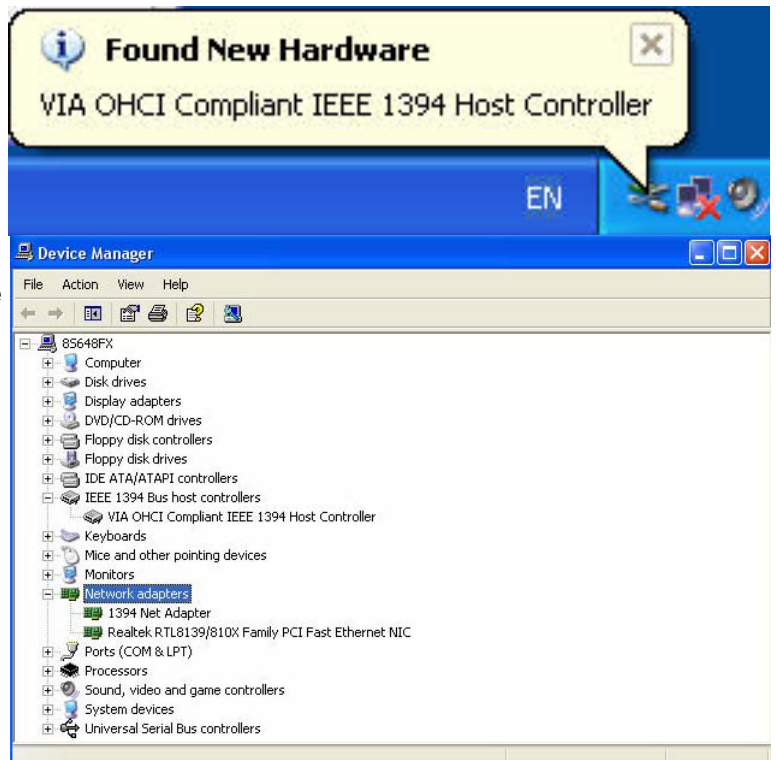

2. After Windows completed the installation, Select “Yes” to restart the computer

2. If the drivers are installed successfully, you will see the following new devices in Device Manager.

Windows 2000

Once the IEEE 1394 Adaptor is installed and the computer is restarted, Windows will detect the board and attempt to install driver for it.

1. Windows will automatically install the software and found the New hardware “VIA OHCI Compliant IEEE 1394 Host Controller”.

2. If the drivers are installed successfully, you will see the following new devices in Device Manager.

Windows XP

Once the IEEE 1394 Adaptor is installed and the computer is restarted, Windows will detect the board and attempt to install driver for it.

1. Windows will automatically install the driver and found the New hardware "VIA OHCI Compliant IEEE 1394 Host Controller"
2. If the drivers are installed successfully, you will see the following new devices in Device Manager.