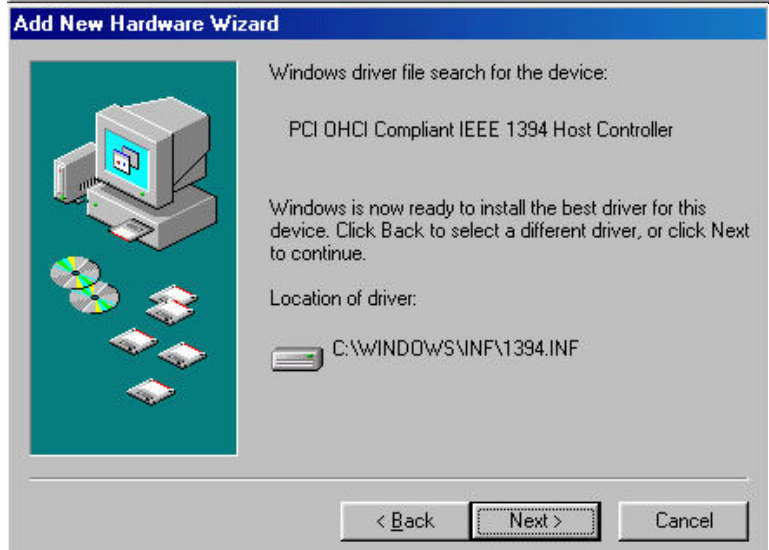

4. Windows is ready to install the driver for the device, and click “Next” to continue installation.