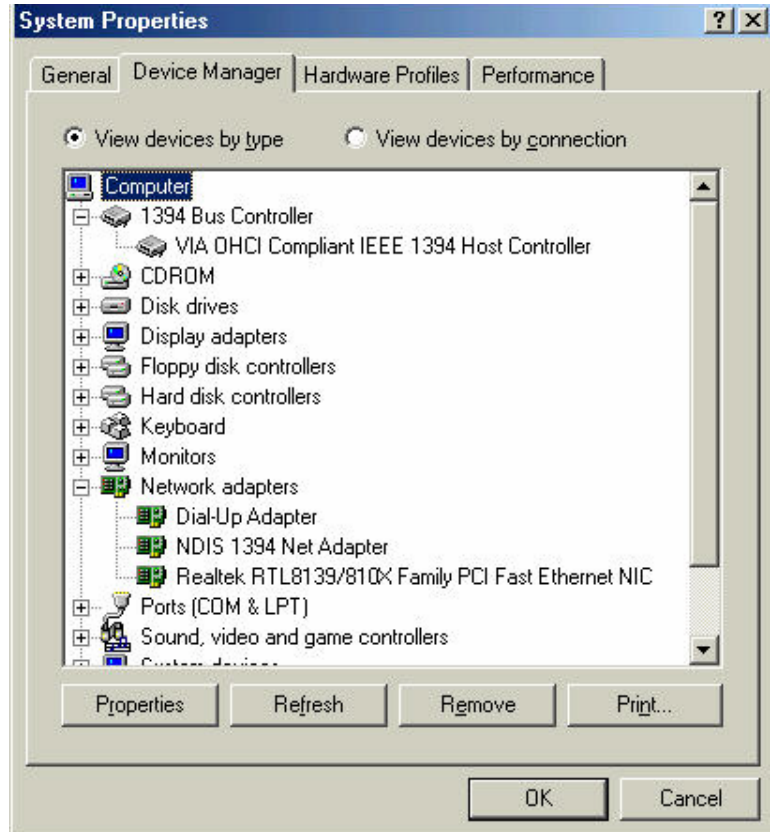

Windows ME

Once the IEEE 1394 Adaptor is installed and the computer is restarted, Windows will detect the board and attempt to install driver for it.

- New hardware “VIA OHCI Compliant IEEE 1394 Host Controller” found, then automatically install the software

2. After Windows completed the installation, Select “Yes” to restart the computer

2. If the drivers are installed successfully, you will see the following new devices in Device Manager.

Windows 2000

Once the IEEE 1394 Adaptor is installed and the computer is restarted, Windows will detect the board and attempt to install driver for it.

1. Windows will automatically install the software and found the New hardware “VIA OHCI Compliant IEEE 1394 Host Controller”.

2. If the drivers are installed successfully, you will see the following new devices in Device Manager.