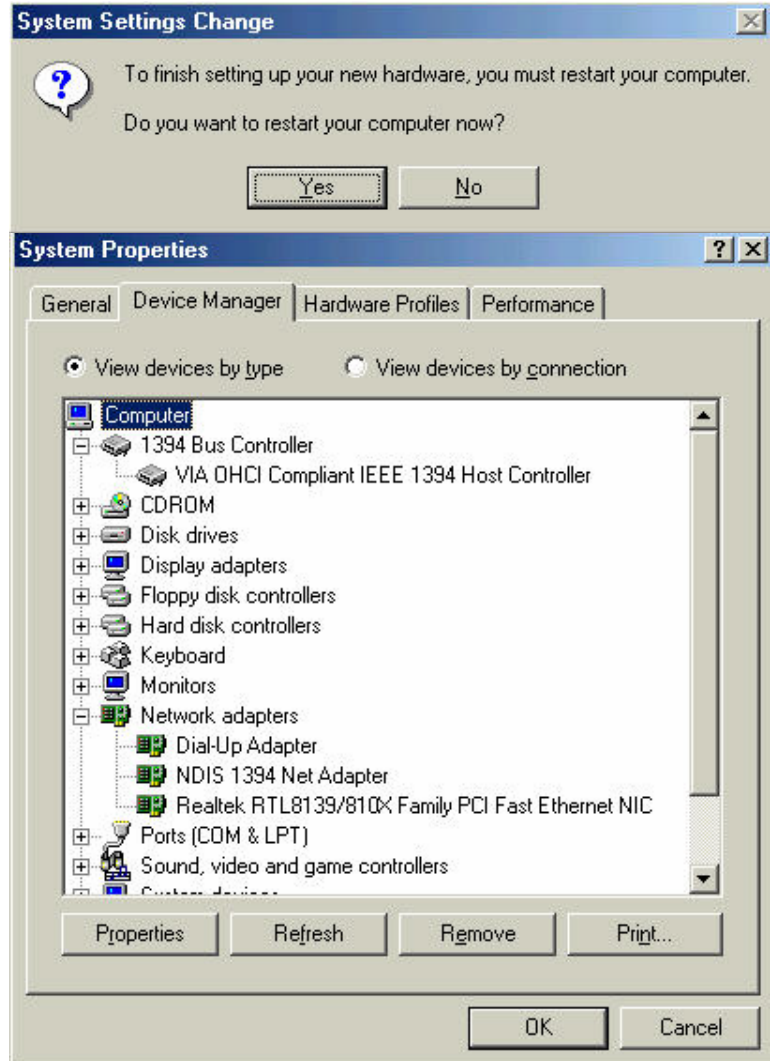

2. After Windows completed the installation, Select “Yes” to restart the computer

2. If the drivers are installed successfully, you will see the following new devices in Device Manager.