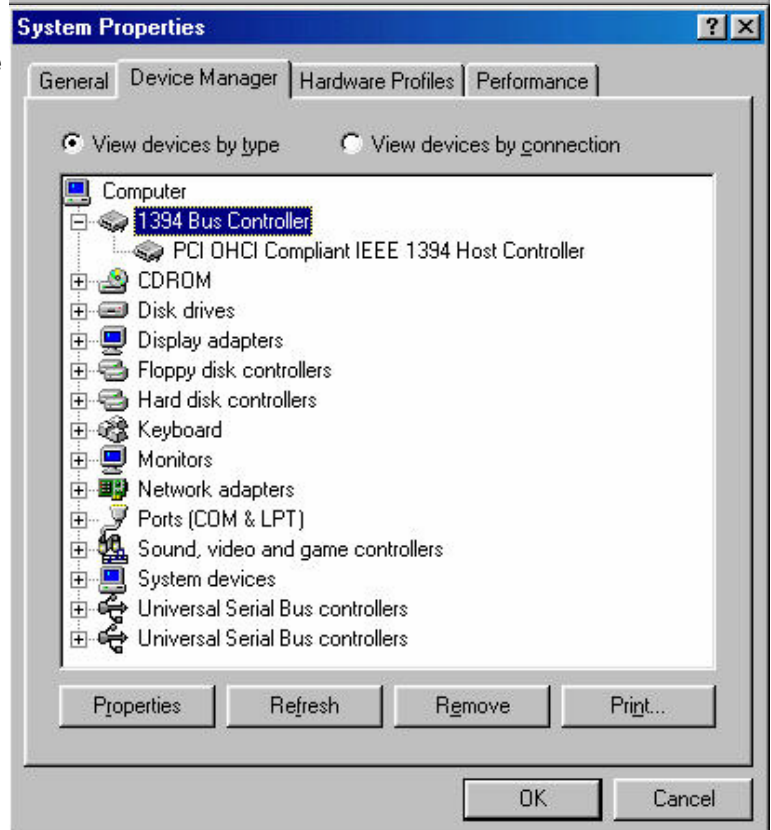

1. If the drivers are installed successfully, you will see the following new devices in Device Manager.