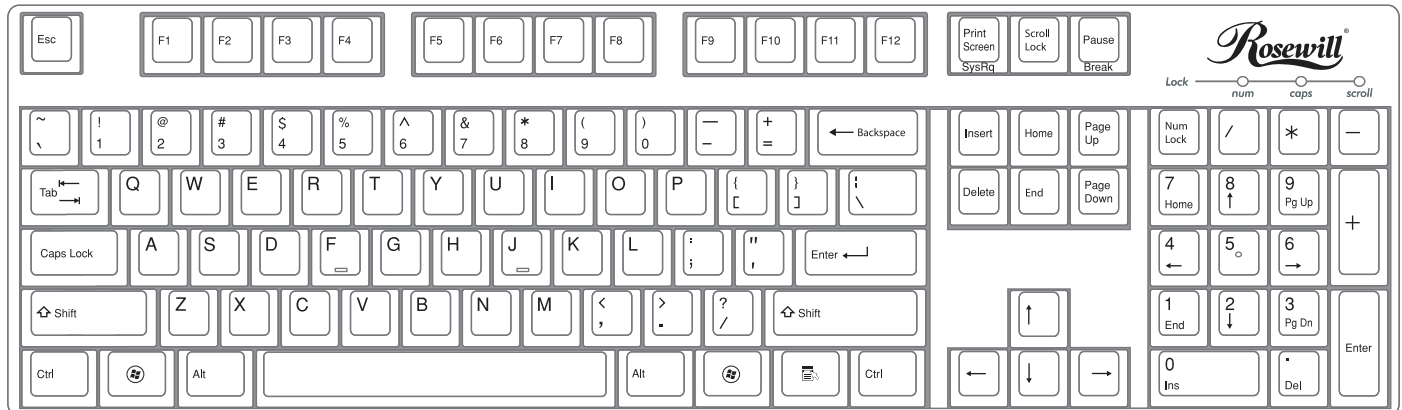

Technical Specifications

Cherry MX Blue Switch with Click Tactile Feeling

Keyboard	104 English
Key Pitch	19.05mm
Keystroke	4.0mm±0.5mm
Compatible OS	Microsoft ME/2000/XP/VISTA /7
Dimension	17.32" x 5.43" x 1.52" (LxWxH)
Weight	3.53 Lbs
Package Contents	1 x RK-9000 Keyboard 1 x USB to Mini USB cable 1 x PS/2 to Mini USB cable 1 x User Manual
Parts	3 Years Limited
Labor	1 Year Limited