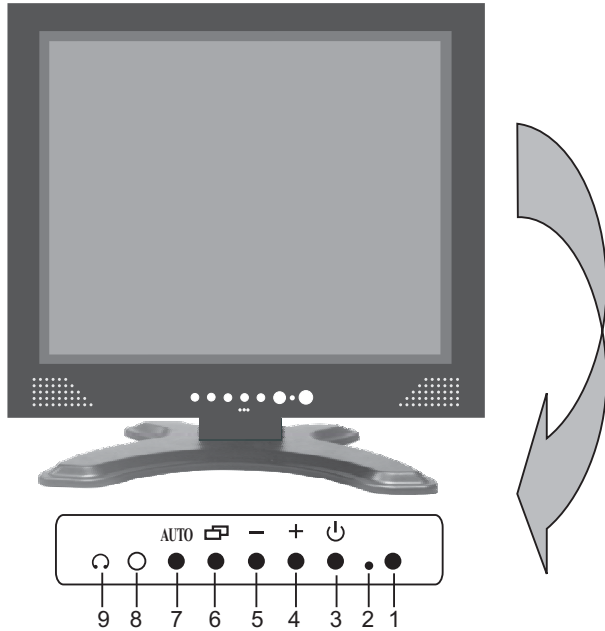

Control Function

Control Button Front View

English

- * 1. Infrared receiver: Remote control to select the OSD of LCD Monitor and TV function.
- 2. Power LED: This power LED indicates different status when this unit operates in different modes.
- 3. Power switch: pressing this button turns the display system power on or off.
- 4. Increase: This button is used to adjust the increasing Value of selected OSD control option and Volume select quickly when have Audio in function.