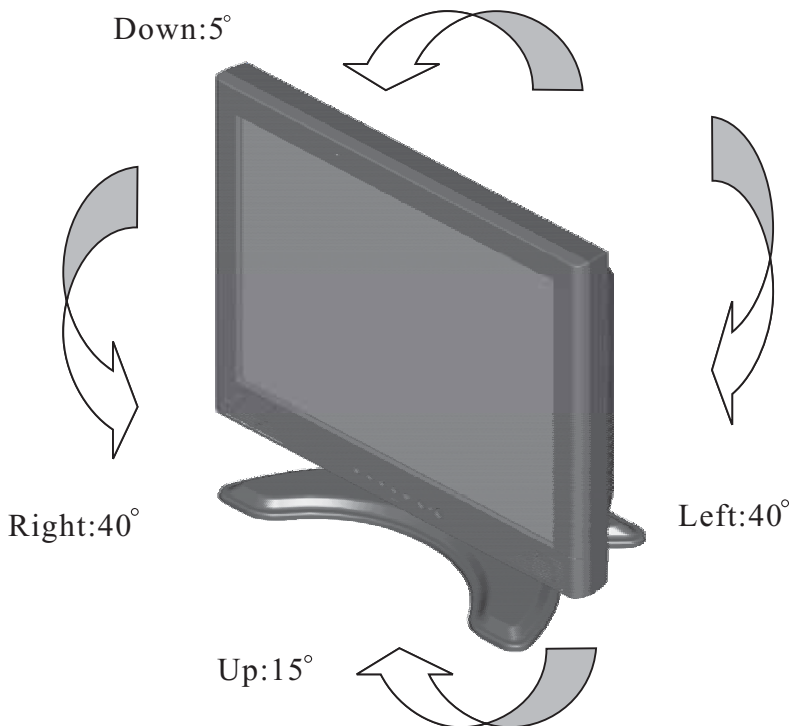

Display Angle

Tilting

For viewing clarity can tilt the LCD forward (up to 5 degrees) or backward (up to 5 degrees).

English