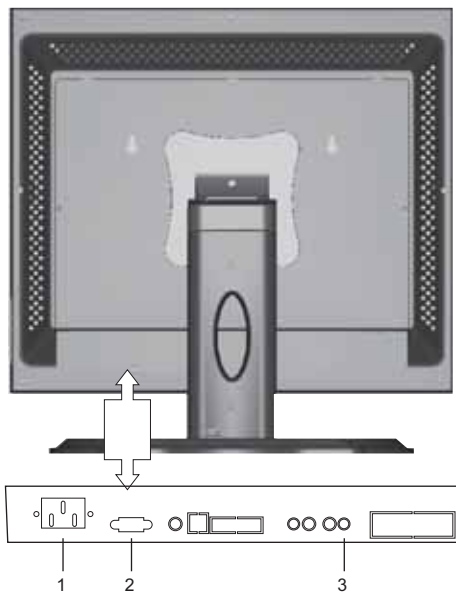

HOT KEY CONTROL

1. VGA HOT KEY

UP KEY ←→ BRIGHTNESS

DOWN KEY ←→ CONTRAST

2. VGA+A HOT KEY

UP KEY ←→ VOLUME INCREASE

DOWN KEY ←→ VOLUME DECREASE

Inputs Diagram

Inputs

English

1. AC POWER INPUT : AC inlet for 110/220V power system
2. PC IN: This can be connected with the D-Sub15 pin signal connector
3. LINE IN: This can be connected to the stereo audio out of any sound resou