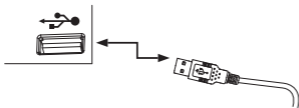

Package Contents

- Laser mouse x 1
- Quick Installation Guide x 1

Rescure

Mouse RM-1600L
User Manual

Hardware Installation

- Turn on computer
- Plug the mouse cable into a USB port

- Page Forward
- Page backward
- 4th and 5th buttons are internet navigation “forward” and “back” buttons.

DPI Switching

Mouse provides instant access to two selectable dpi resolutions for increased configurability of speed, precision and accuracy. Pressing the right and left side mouse button at the same time for 2 ~ 3 seconds to switch 800 and 1600 dpi.