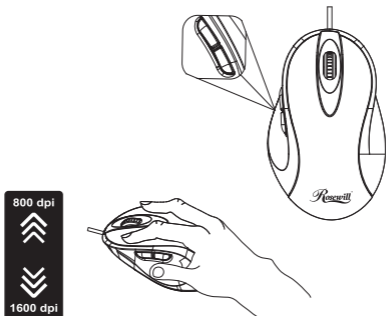

Package Contents

- Laser mouse x 1
- Quick Installation Guide x 1

Rescure

Mouse RM-1600L
User Manual

Hardware Installation

- Turn on computer
- Plug the mouse cable into a USB port

- Page Forward
- Page backward
- 4th and 5th buttons are internet navigation “forward” and “back” buttons.

DPI Switching

Mouse provides instant access to two selectable dpi resolutions for increased configurability of speed, precision and accuracy. Pressing the right and left side mouse button at the same time for 2 ~ 3 seconds to switch 800 and 1600 dpi.