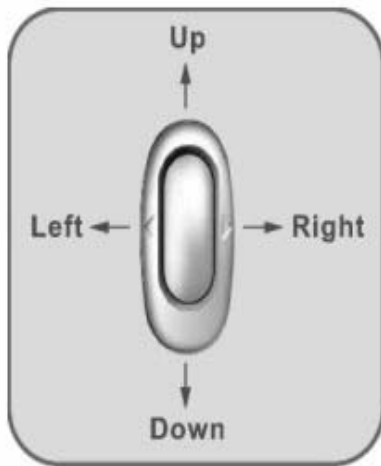

Multi-Direction Optical Mouse

User Manual

Rosewill RM0430