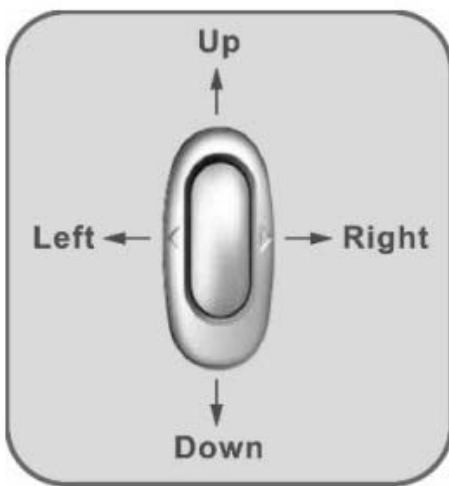

## **Instruction:**

Multi-Direction Optical Mouse, can bring you the most comfort and increase your work efficiency as well. Meanwhile, the wheel functions can let you have the best accuracy in Microsoft office and Internet. It's including zoom, scroll, horizontal scroll & vertical scroll, etc.

## **Installing Multi-Direction Optical Mouse Software:**

Note: Please install the driver before the mouse installation

1. Click START and uninstall your previous mouse program
2. Insert software diskette into drive " A " or " B "
3. Select " Setup " then the computer will start to run the driver
4. Installshield Wizard dialogue box will appear, click " Next "
5. Choose the destination to save then click " Next "
6. Program folder will appear name the folder " PERFECT SERIES "

### **Universal Scroll:**

1. Special mechanism to support 4 direction rolling by one wheel key only. Moving the scroll up & down for the vertical bar control, and left & right for horizontal bar control.
2. 30 line per scrolling of vertical bar