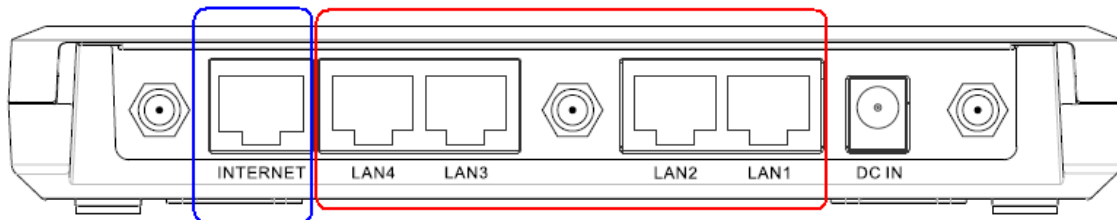

Quick Installation Guide
Wireless Router RNX-N4PS

Physical Installation

1. Internet connection should be setup & ready to use (ADSL or cable modem).
2. Modem must provide RJ45 port to connect with ESR-9750.
3. CAT 5 network cable(s), RJ45 port on PC/Notebook.
4. Microsoft Windows compatible PC/Notebook with UPnP enabled network adapter.