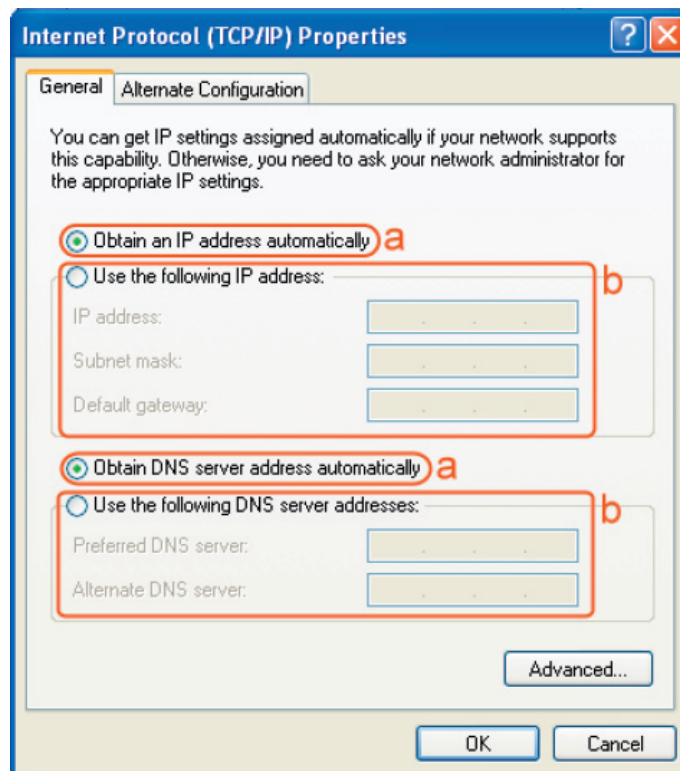

Quick Installation Guide
Wireless Router RNX-N4PS

Physical Installation

1. Internet connection should be setup & ready to use (ADSL or cable modem).
2. Modem must provide RJ45 port to connect with ESR-9750.
3. CAT 5 network cable(s), RJ45 port on PC/Notebook.
4. Microsoft Windows compatible PC/Notebook with UPnP enabled network adapter.

STEP 1

Using the LAN cable to connect the **INTERNET** port with ADSL/Cable modem WAN port.

STEP 2

Power up by checking **POWER** LED on the front panel. Waiting until **POWER** LED light stays on.

STEP 3

Using the supplied LAN cable to connect **LAN** port with **PC/Notebook LAN** port.

STEP 4

You will see the network connection enabled at your computer. Edit network adapter properties and configure to **[Obtain an IP address automatically]** and **[Obtain DNS server address automatically]**.