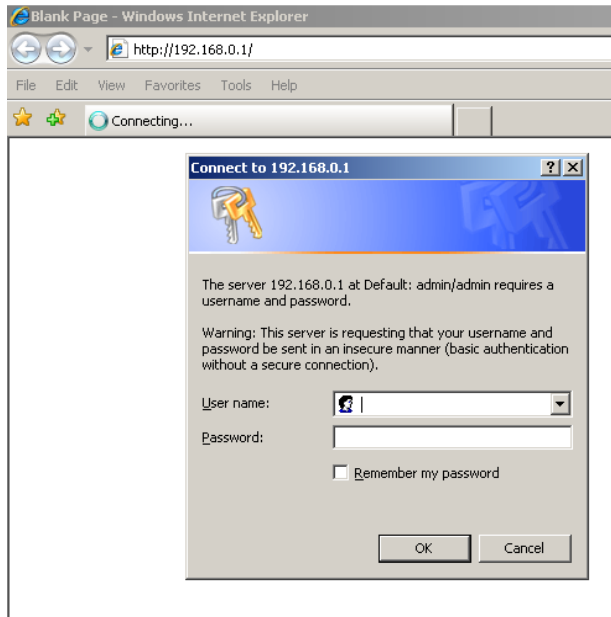

Configuration

1. Insert CD
2. Click Wizard for few steps and you are ready to use RNX-N4PS.
3. After finishing the configuration in the setup wizard, start your **WEB browser** (e.g. Internet Explorer)
4. In the Address box, enter **http://192.168.0.1**
5. When prompted to login, use the following user name and password.

User Name : **admin**

Password : **admin.**