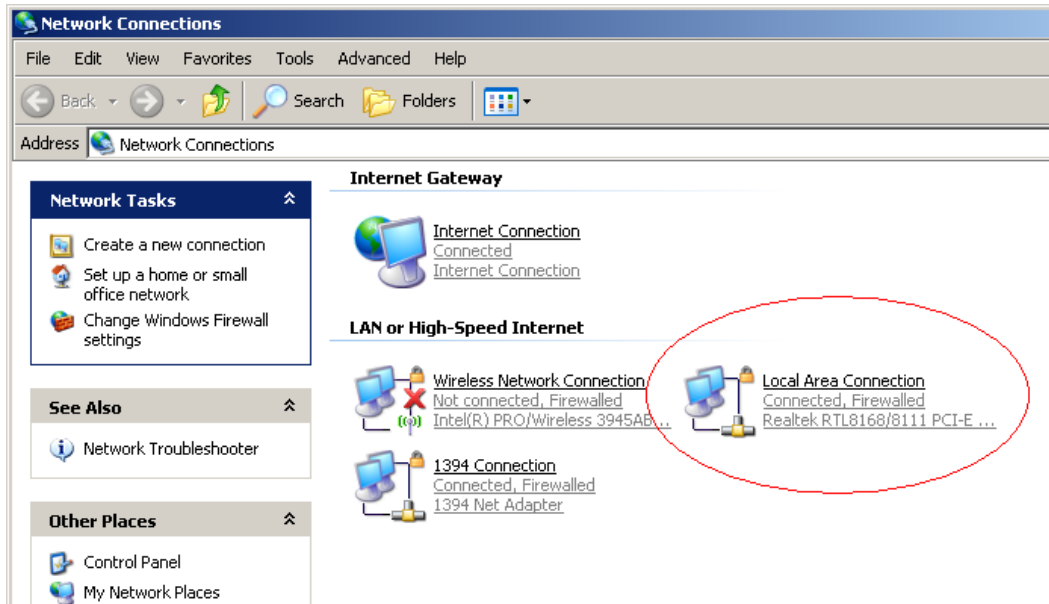

STEP 1

Using the LAN cable to connect the **INTERNET** port with ADSL/Cable modem WAN port.

STEP 2

Power up by checking **POWER** LED on the front panel. Waiting until **POWER** LED light stays on.

STEP 3

Using the supplied LAN cable to connect **LAN** port with **PC/Notebook LAN** port.

STEP 4

You will see the network connection enabled at your computer. Edit network adapter properties and configure to **[Obtain an IP address automatically]** and **[Obtain DNS server address automatically]**.