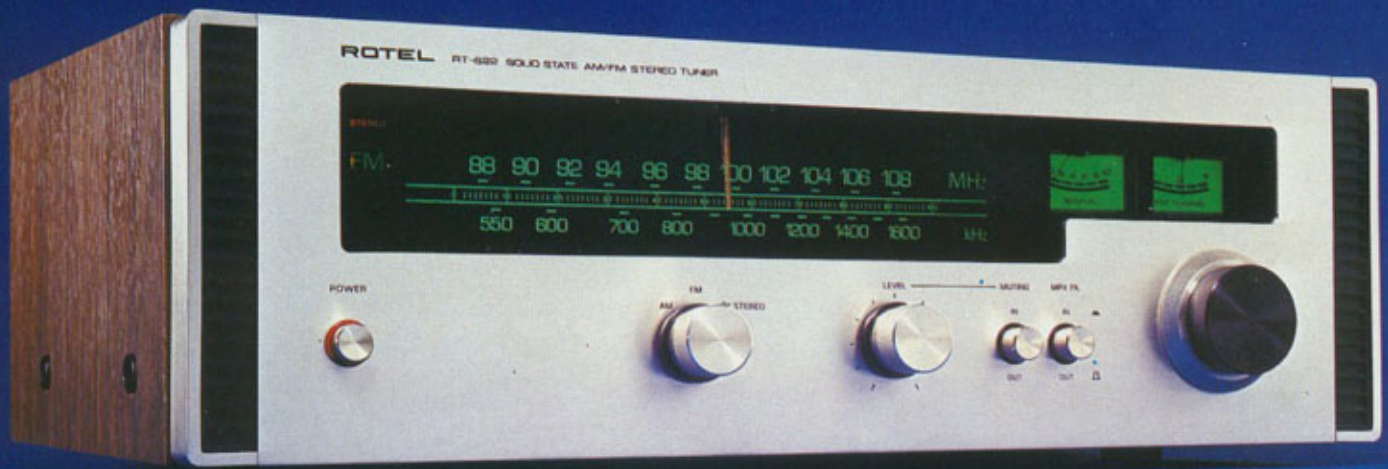

£125-18

ROTEL®

RT-622

AM/FM STEREO TUNER

HERE is RT-622, one of the finest tuners around you will ever find. FM section of this unit is truly a masterpiece: sensitivity of less than $1.7\mu\text{V}$, selectivity at 80 db, capture ratio of 1.0 db, and various crucial rejections of over 100 db would definitely bring you most clear high fidelity reception. And with 40 db stereo separation at

almost no distortion, FM stereo broadcast will sound as superb as the original sound. In addition, muting switch with level control and MPX filter, as well as output level control on the rear panel, compliment this total AM/FM tuner. A great companion to our ROTEL RA-611 stereo pre-main amplifier.

ROTEL®

RT-622

SPECIAL FEATURES

- * All advanced solid state electronics design
- * IC's for IF and MPX circuits
- * Super-sensitive FET frontend for clear and precise reception
- * Handsomely trimmed aluminum extrusion panel
- * Efficient muting switch with muting level control
- * Effective multiplex switch to suppress stereo background noise
- * Professional touch of precise and smooth flywheel action of large tuning knob
- * Illuminated dial board with stereo indicator light
- * Wide and linear FM dial scale for easy tuning
- * Illuminated signal strength tuning meter for visible tuning
- * Illuminated FM signal center tuning meter for accurate tuning
- * Rear panel adjustable output level control switch
- * Wood cabinet included