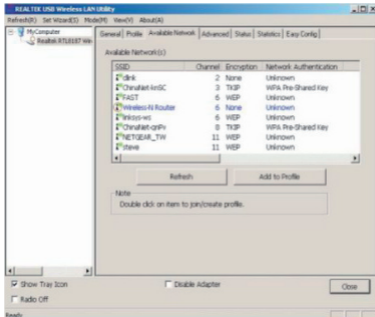

Simply install the USB adapter into an available USB port and connect to an available wireless network. If you already have an internal wireless card, you can use this USB 1000mW adapter by disabling your internal card in device manager.

NOTEBOOK

DRIVER INSTALLATION

Insert Driver CD into the CD/DVD ROM, click **“Windows”** to start the installation. The default settings should stay the same for most users, so simply click **“Next”** until you are asked to restart the computer.

Once the installation is complete, you can configure the **Sabrent USB Adapter** to a wireless router. The wireless client will operate automatically after the computer is restarted; an application icon will appear at the lower right corner in the desktop of windows system.

- 1 Right click on the wireless icon and select **“Open Config Utility”**

- 2 The configuration utility will scan for wireless networks within range. Click **“Refresh”** to refresh the list of available wireless networks. To join a particular network that displays, select it and click **“Add to Profile”** (Please input the correct password, if required.)