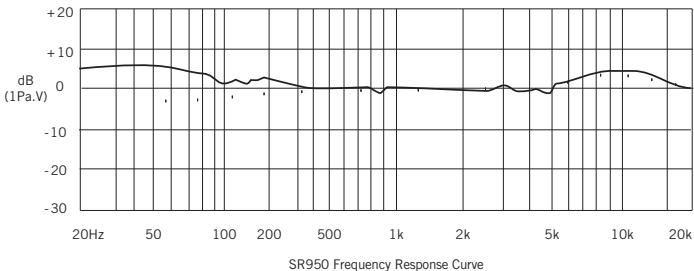

Specifications

Driver type	Dynamic
Type	Circumaural, Closed-Back
Driver Unit	50 mm, 25μ diaphragm, Neodymium magnet
Frequency response	10 Hz - 25 kHz
Impedance	32 Ω
Sensitivity	96 dB / 1 mW
Connector	Gold-plated 1/8" (3.5 mm) stereo mini connector with 1/8" (3.5 mm) to 1/4" (6.3 mm) adapter
Cable	8.25' (2.5 m) long
Weight	10.75 oz (305 g)

Specifications subject to change without notice.