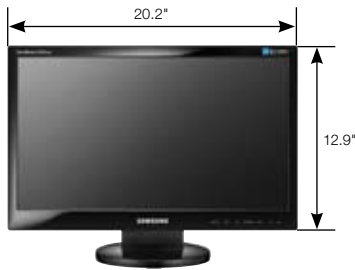

2243SWX Dimensions

Specifications		943SWX	2043SWX	2243SWX	2343BWX
Display	Screen Size	18.5" Wide	20" Wide	21.5" Wide	23" Wide
	Brightness (Typical)	250 cd/m ²	250 cd/m ²	300 cd/m ²	300 cd/m ²
	Contrast Ratio (Typical/Dynamic)	1000:1/15,000:1	1000:1/15,000:1	1000:1/15,000:1	1000:1/20,000:1
	Resolution	1366 x 768	1600 x 900	1920 x 1080	2048 x 1152
	Response Time (Typical)	5ms	5ms	5ms	5ms
	Viewing Angle (Horizontal/Vertical)	170°/160° (CR>10)	170°/160° (CR>10)	170°/160° (CR>10)	170°/160° (CR>10)
	Color Supported	16.7 M	16.7M	16.7M	16.7M
Signal Input	Video Signal	Analog RGB, DVI	Analog RGB, DVI	Analog RGB, DVI	Analog RGB, DVI
	Sync. Signal	Separate H/V, Composite, SOG	Separate H/V, Composite, SOG	Separate H/V, Composite, SOG	Separate H/V, Composite, SOG
	Connector	15-pin D-Sub, DVI-D	15-pin D-Sub, DVI-D	15-pin D-Sub, DVI-D	15-pin D-Sub, DVI-D
Power	Power Consumption	20 Watts	25 Watts	45 Watts	44 Watts
	Stand by Power (DPMS)	<1W	<1W	<1W	<1W
	Type	Built-in	Built-in	Built-in	Built-in
Features	Plug & Play	1/2B, DDC-CI	1/2B, DDC-CI	1/2B, DDC-CI	1/2B, DDC-CI
	Mac Compatibility	■	■	■	■
	Wall Mount	VESA 75mm	VESA 75mm	VESA 100mm	VESA 100mm
	Cabinet Color	High Glossy Black	High Glossy Black	High Glossy Black	High Glossy Black
	Special Features	MagicBright 3, Off Timer, Image Size, Color Effect, Customized Key, MagicWizard & MagicTune with Asset Management, Windows Vista Premium, DVI with HDCP, Multiscreen Software, Safe Mode	MagicBright 3, Off Timer, Image Size, Color Effect, Customized Key, MagicWizard & MagicTune with Asset Management, Windows Vista Premium, DVI with HDCP, Multiscreen Software, Safe Mode	MagicBright 3, Off timer, Image Size, Color Effect, Customized Key, MagicWizard & MagicTune with Asset Management, Windows Vista Premium, DVI with HDCP, Multiscreen Software, Safe Mode	Power off 0.3W (typ.), MagicBright 3, Image Size, Color Effect, Customized Key, MagicWizard & MagicKey & MagicTune with Asset Management, Windows Vista Premium, MultiScreen S/W
Dimension	Product Dimension (With Stand, W x H x D)	17.4" x 14.0" x 7.3"	18.9" x 15.4" x 8.6"	20.2" x 15.8" x 8.6"	21.4" x 16.1" x 9.0"
	Product Dimension (Without Stand, W x H x D)	17.4" x 11.2" x 2.5"	18.9" x 12.0" x 2.8"	20.2" x 12.9" x 2.8"	21.4" x 12.7" x 2.9"
	Shipment Dimension (W x H x D)	20.3" x 5.2" x 14.2"	21.7" x 5.4" x 15.1"	23.3" x 5.4" x 16.1"	24.7" x 5.7" x 15.7"
Weight	Product Weight	8.0 lbs.	9.9 lbs.	10.1 lbs.	11.9 lbs.
	Shipment Weight	10.8 lbs.	12.6 lbs.	13.7 lbs.	15.7 lbs.
Stand	Type	Simple	Simple	Simple	Simple
Green Management	Emission Standard	EMC	EMC	EMC	EMC
	RoHS Compliant	■	■	■	■
	Energy Star Compliant	■	■	■	■
	EPEAT	Silver	Silver	Silver	Silver
	Product Recyclability	CCFL panel contains mercury, please dispose of properly	CCFL panel contains mercury, please dispose of properly	CCFL panel contains mercury, please dispose of properly	CCFL panel contains mercury, please dispose of properly
Packaging Recyclability	All packing materials are recyclable	All packing materials are recyclable	All packing materials are recyclable	All packing materials are recyclable	