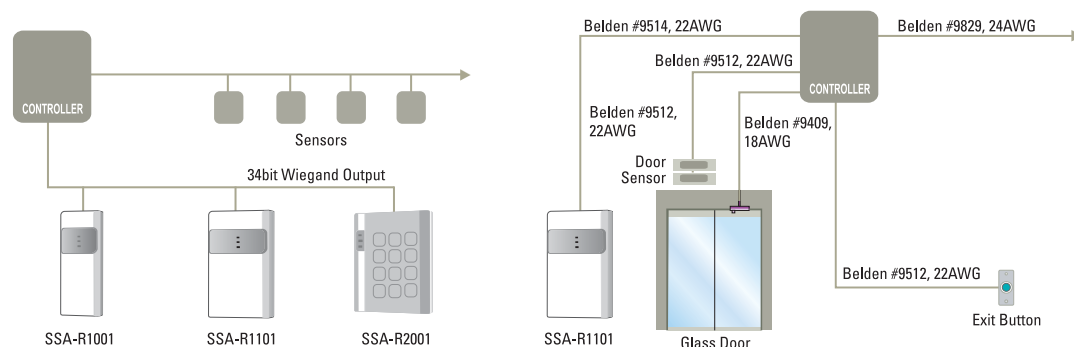

SSA-R1001/SSA-R1101 Configuration