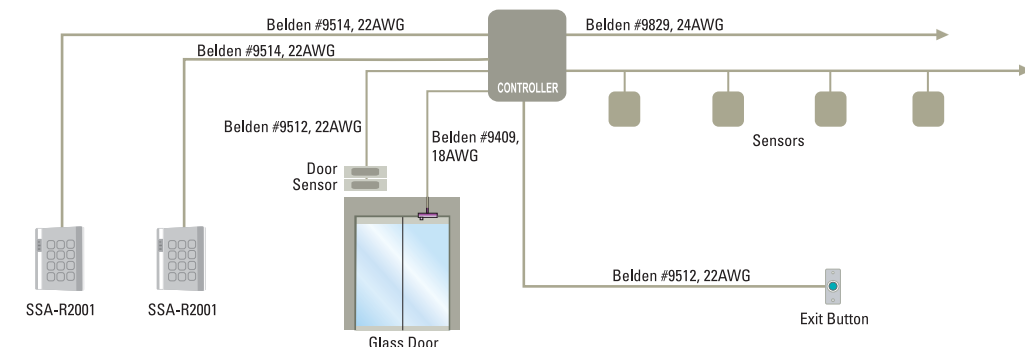

SSA-R2001 Configuration