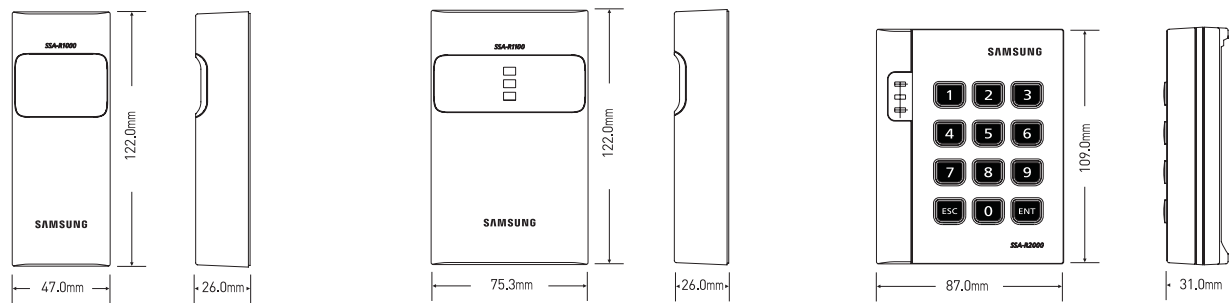

SSA-R1001/R1101 SSA-R2001

13.56MHz CONTACT-LESS SMART CARD & PIN READERS

KEY Features

SSA-R1001/SSA-R1101

- 13.56MHz[MIFARE] Contact-less Smart Card Reader
- ISO 14443 type A compatible
- Read Range: Up to 4 inch (10cm)
- 34bit Wiegand Output Format
- External LED Control
- External Buzzer Control
- Indoor / Outdoor Operation
- Solid Epoxy Potted
- Weatherproof (IP65/IP66)
- Warranty: Lift Time
- Reverse Polarity Protection
- Compatible Controller: SSA-P102, SSA-P401, Standalone Controller, Third Party Controller

SSA-R2001

- 13.56MHz[MIFARE] Contact-less Smart Card / PIN Reader
- ISO 14443 type A compatible
- Read Range: Up to 4 inch (10cm)
- 34bit Wiegand, 4/8bit Burst for PIN Output Format (selectable)
- External LED Control
- External Buzzer Control
- Tamper Switch
- Wall Mount (US, EU, Asian Gang Box Size)
- Reverse Polarity Protection
- Compatible Controller: SSA-P102, SSA-P401, Standalone Controller, Third Party Controller

SSA-R1001

SSA-R1101

SSA-R2001

Specifications

Model	SSA-R1001	SSA-R1101	SSA-R2001
CPU	8bit Microprocessor		
Read Range	SSA-C200 : Up to 4 inch (10cm)		
Frequency	13.56MHz		
Power / Current	DC 12V / Max.150mA		
Input Port	2ea (External LED Control, External Buzzer Control)		
Output Format	34bit Wiegand		34bit Wiegand, 4/8bit Burst for PIN (selectable)
Keypad	N/A		12 Key Numeric Keypad with Back Lighting
LED Indicator	3 LED Indicators (Red and Green)		3 LED Indicators (Red, Green and Yellow)
Beeper	Piezo Buzzer		
Operating Temperature	-35°C ~ +65°C [-31°F ~ +149°F]		
Operating Humidity	10% ~ 90% relative humidity non-condensing		
Color / Material	Silver and Black / Polycarbonate		
Dimension (W x H x D)	47.0 x 122.0 x 26.0 mm	75.3 x 122.0 x 26.0 mm	87.0 x 109.0 x 31.0 mm
Index of Protection	Weatherproof (IP65 / IP66)		N/A