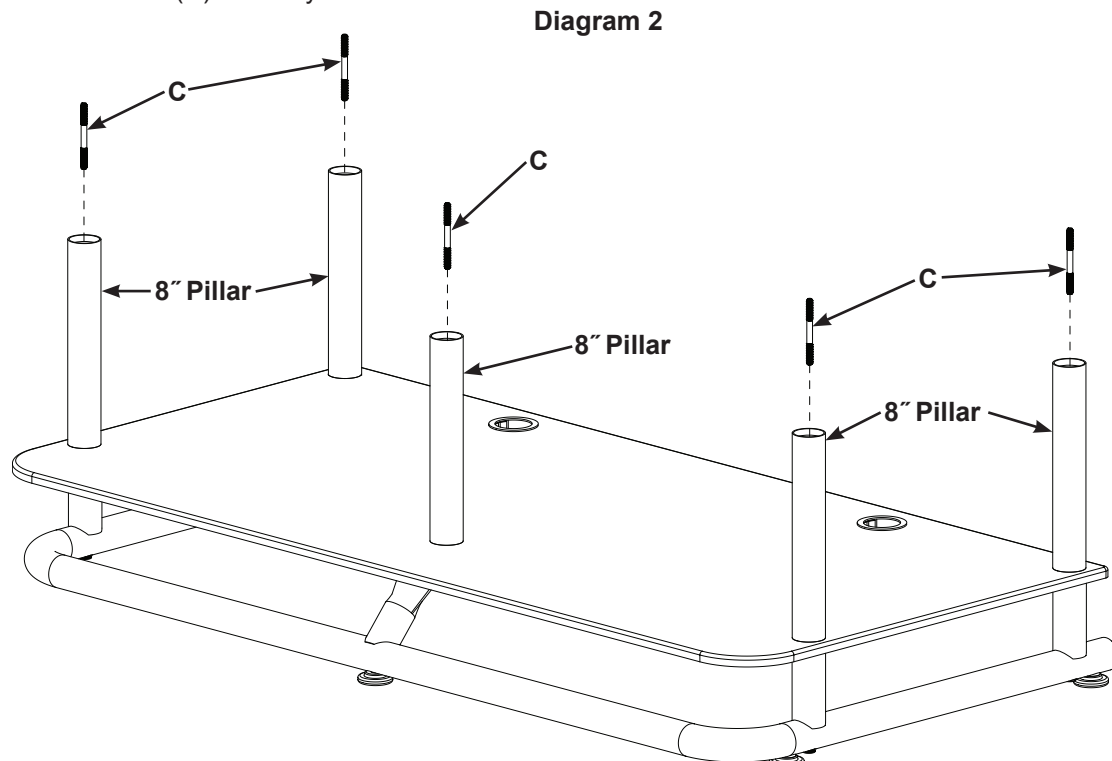

**Supplied Parts List:** (Threaded fasteners are shown full size)

**8" Pillar - A**  
**Qty 5**

**Video Shelf - B**  
**Qty. 1**

**Shelf Connector - C**  
**Qty. 5**

**Wire Bushing - D**  
**Qty. 2**

**NOTE: Step 1 is necessary only if the EFAV-II assembly has been previously completed.**

### Step 1 - Remove existing Top Video Shelf

Remove the five Top Bolts and Top Video Shelf. Place the Video Shelf on a smooth soft surface, such a carpeted floor.

---

### Step 2 - Install Shelf Connectors

Thread a Shelf Connector (C) securely into the five 8" Pillars.

### Step 3 - Place a Video Shelf on 8" Pillars

Place the next Video shelf on the 8" Pillars.

Thread a new 8" Pillar (A) onto each Shelf Connector (C) and firmly hand tighten.

---