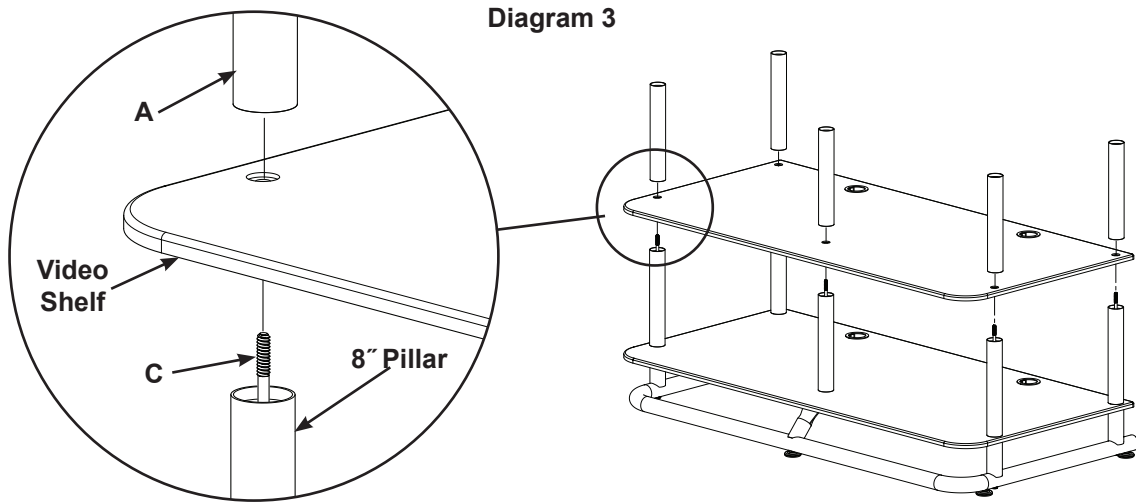

**Supplied Parts List:** (Threaded fasteners are shown full size)

**8" Pillar - A**  
**Qty 5**

**Video Shelf - B**  
**Qty. 1**

**Shelf Connector - C**  
**Qty. 5**

**Wire Bushing - D**  
**Qty. 2**

**NOTE: Step 1 is necessary only if the EFAV-II assembly has been previously completed.**

### Step 1 - Remove existing Top Video Shelf

Remove the five Top Bolts and Top Video Shelf. Place the Video Shelf on a smooth soft surface, such a carpeted floor.

---

### Step 2 - Install Shelf Connectors

Thread a Shelf Connector (C) securely into the five 8" Pillars.

### Step 3 - Place a Video Shelf on 8" Pillars

Place the next Video shelf on the 8" Pillars.

Thread a new 8" Pillar (A) onto each Shelf Connector (C) and firmly hand tighten.

---