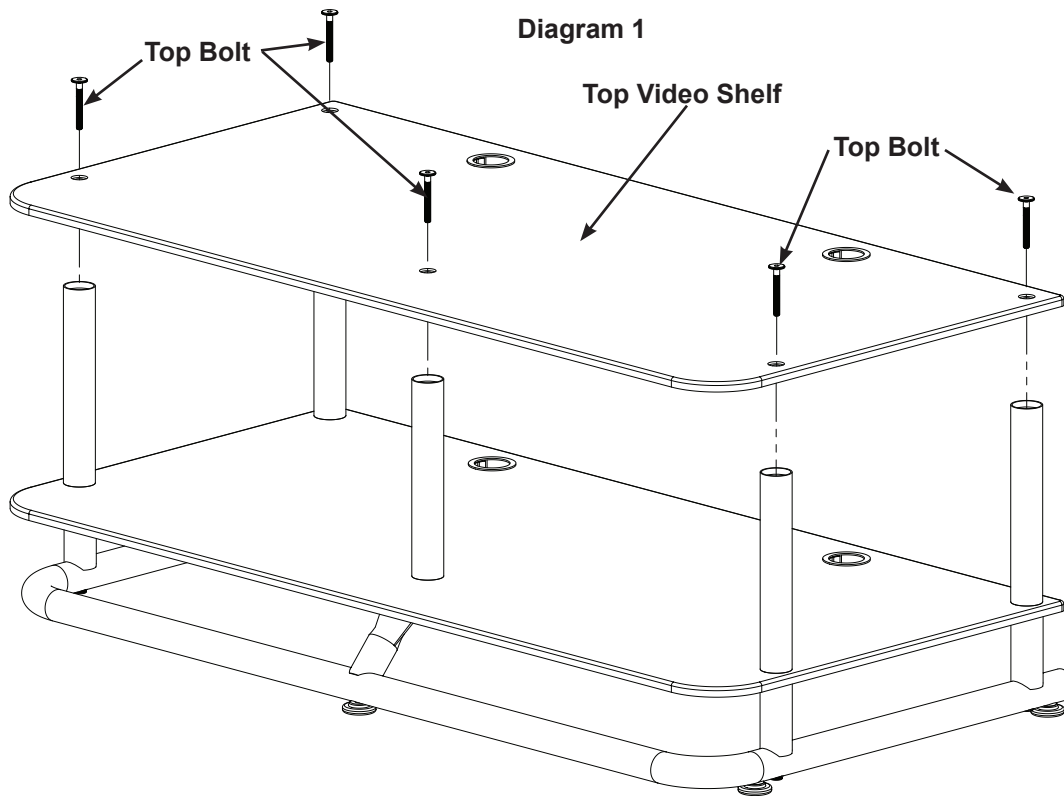

**Supplied Parts List:** (Threaded fasteners are shown full size)

**8" Pillar - A**  
**Qty 5**

**Video Shelf - B**  
**Qty. 1**

**Shelf Connector - C**  
**Qty. 5**

**Wire Bushing - D**  
**Qty. 2**

**NOTE: Step 1 is necessary only if the EFAV-II assembly has been previously completed.**

### Step 1 - Remove existing Top Video Shelf

Remove the five Top Bolts and Top Video Shelf. Place the Video Shelf on a smooth soft surface, such a carpeted floor.

---

### Step 2 - Install Shelf Connectors

Thread a Shelf Connector (C) securely into the five 8" Pillars.