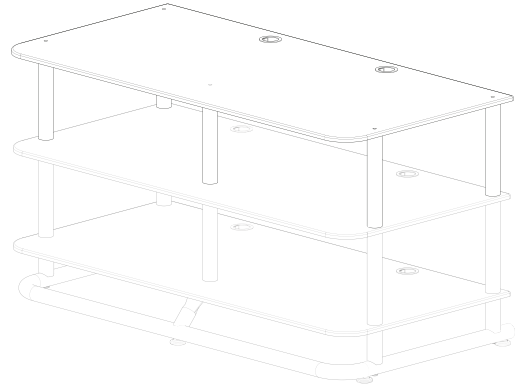

**Supplied Parts List:** (Threaded fasteners are shown full size)

**8" Pillar - A**  
**Qty 5**

**Video Shelf - B**  
**Qty. 1**

**Shelf Connector - C**  
**Qty. 5**

**Wire Bushing - D**  
**Qty. 2**

**NOTE: Step 1 is necessary only if the EFAV-II assembly has been previously completed.**