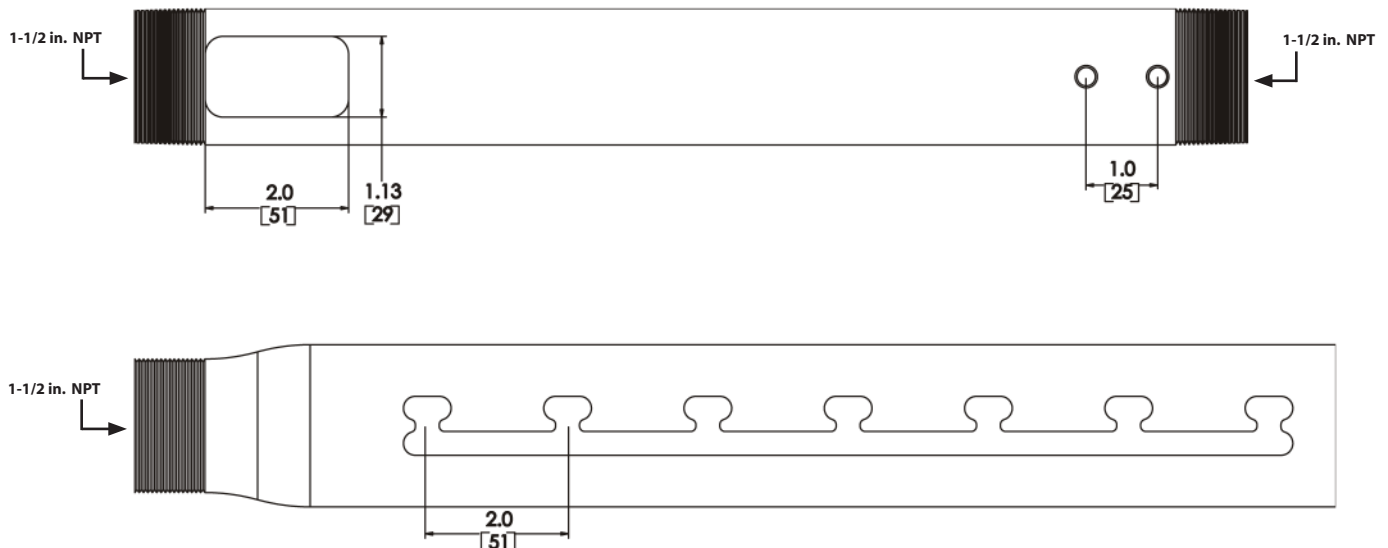

Dimensions

Fixed Length Extension Column

NOTE

The ceiling attachment shown in this manual is generic; it is intended to illustrate a procedure only.

1: Install Extension Column

CAUTION

Avoid potential injuries and / or property damage!
Always use a minimum of seven turns to thread the extension pipe [01] into a mating surface.

2: Tighten Set Screw

Adjustable Length Extension Column

1: Install Extension Columns

CAUTION

Avoid potential injuries and / or property damage!
Always use a minimum of seven turns to thread the extension pipe [01], [02] into a mating surface.