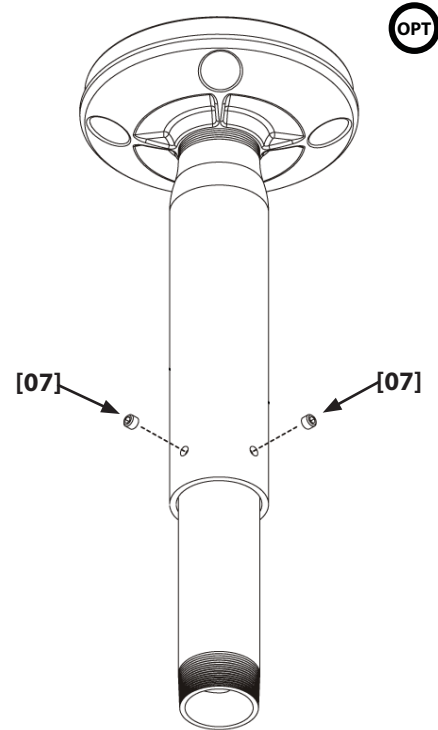

Dimensions

Fixed Length Extension Column

NOTE

The ceiling attachment shown in this manual is generic; it is intended to illustrate a procedure only.

1: Install Extension Column

CAUTION

Avoid potential injuries and / or property damage!
Always use a minimum of seven turns to thread the extension pipe [01] into a mating surface.

2: Tighten Set Screw

Adjustable Length Extension Column

1: Install Extension Columns

CAUTION

Avoid potential injuries and / or property damage!
Always use a minimum of seven turns to thread the extension pipe [01], [02] into a mating surface.

2: Tighten Set Screw

3: Install and Tighten Screw and Washers

4: Adjust Column Length

5: Install and Tighten Set Screws

Milestone AV Technologies and its affiliated corporations and subsidiaries (collectively, "Milestone"), intend to make this manual accurate and complete. However, Milestone makes no claim that the information contained herein covers all details, conditions, or variations. Nor does it provide for every possible contingency in connection with the installation or use of this product. The information contained in this document is subject to change without notice or obligation of any kind. Milestone makes no representation of warranty, expressed or implied, regarding the information contained herein. Milestone assumes no responsibility for accuracy, completeness or sufficiency of the information contained in this document.