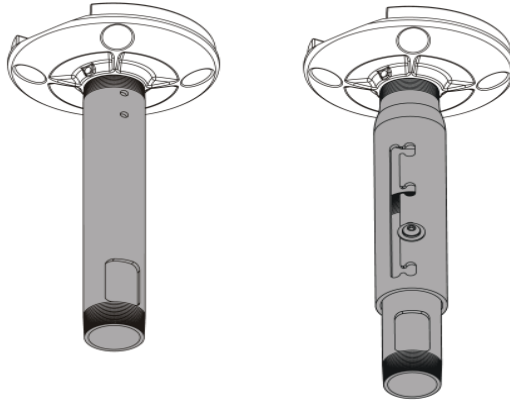

SANUS | VISIONMOUNT

VMCA10

(6901-100068 <02>)

IMPORTANT SAFETY INSTRUCTIONS - SAVE THESE INSTRUCTIONS

Thank you for choosing the VisionMount VMCA10 extension column. The VMCA10 extension column is designed to suspend your A/V equipment mount from a ceiling attachment. The VMCA10 will accommodate an NPT 1-1/2 in. threaded pipe. The VMCA10 will support a maximum weight of 226.8 kg (500 lbs).