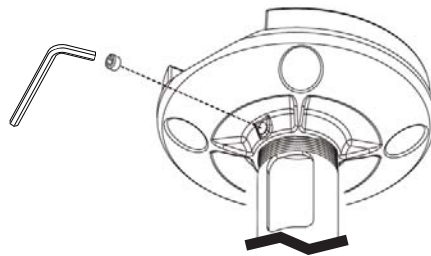

Dimensions

Fixed Length Extension Column

NOTE

The ceiling attachment shown in this manual is generic; it is intended to illustrate a procedure only.

1: Install Extension Column

CAUTION

Avoid potential injuries and / or property damage!
Always use a minimum of seven turns to thread the extension pipe [01] into a mating surface.

2: Tighten Set Screw

Adjustable Length Extension Column

1: Install Extension Columns

CAUTION

Avoid potential injuries and / or property damage!
Always use a minimum of seven turns to thread the extension pipe [01], [02] into a mating surface.

2: Tighten Set Screw

3: Install and Tighten Screw and Washers

4: Adjust Column Length

5: Install and Tighten Set Screws

Milestone AV Technologies and its affiliated corporations and subsidiaries (collectively, "Milestone"), intend to make this manual accurate and complete. However, Milestone makes no claim that the information contained herein covers all details, conditions, or variations. Nor does it provide for every possible contingency in connection with the installation or use of this product. The information contained in this document is subject to change without notice or obligation of any kind. Milestone makes no representation of warranty, expressed or implied, regarding the information contained herein. Milestone assumes no responsibility for accuracy, completeness or sufficiency of the information contained in this document.