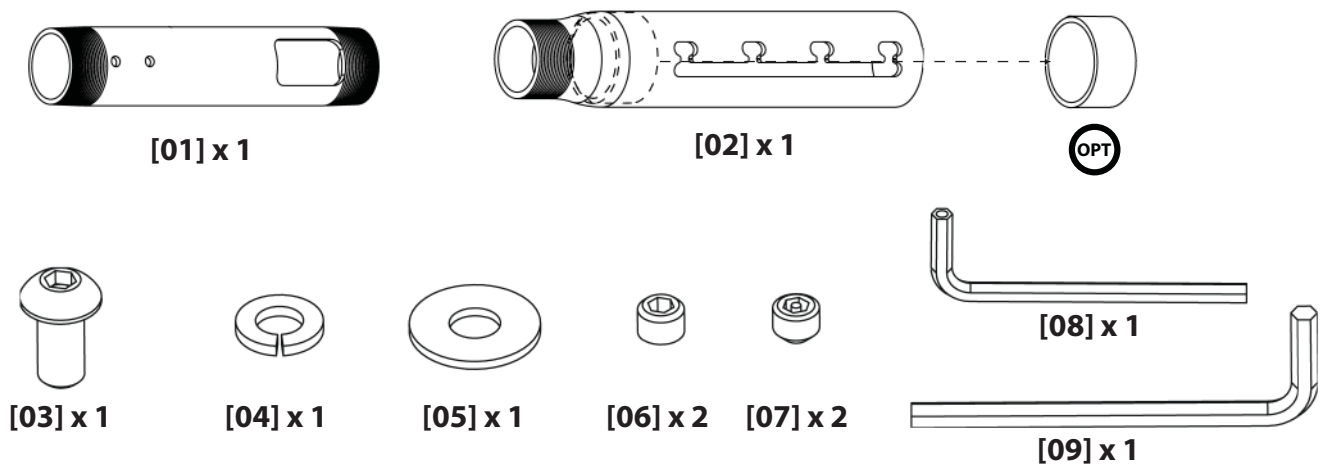

SANUS | VISIONMOUNT

VMCA10

(6901-100068 <02>)

IMPORTANT SAFETY INSTRUCTIONS - SAVE THESE INSTRUCTIONS

Thank you for choosing the VisionMount VMCA10 extension column. The VMCA10 extension column is designed to suspend your A/V equipment mount from a ceiling attachment. The VMCA10 will accommodate an NPT 1-1/2 in. threaded pipe. The VMCA10 will support a maximum weight of 226.8 kg (500 lbs).

⚠ WARNING

This product contains small items that could be a choking hazard if swallowed. Keep these items away from young children!

Hardware and procedures for multiple mounting configurations are included. When you see this symbol, choose the correct configuration to suit your needs. Not all hardware included will be used.

Dimensions

Fixed Length Extension Column

NOTE

The ceiling attachment shown in this manual is generic; it is intended to illustrate a procedure only.

1: Install Extension Column

CAUTION

Avoid potential injuries and / or property damage!
Always use a minimum of seven turns to thread the extension pipe [01] into a mating surface.

2: Tighten Set Screw

Adjustable Length Extension Column

1: Install Extension Columns

CAUTION

Avoid potential injuries and / or property damage!
Always use a minimum of seven turns to thread the extension pipe [01], [02] into a mating surface.