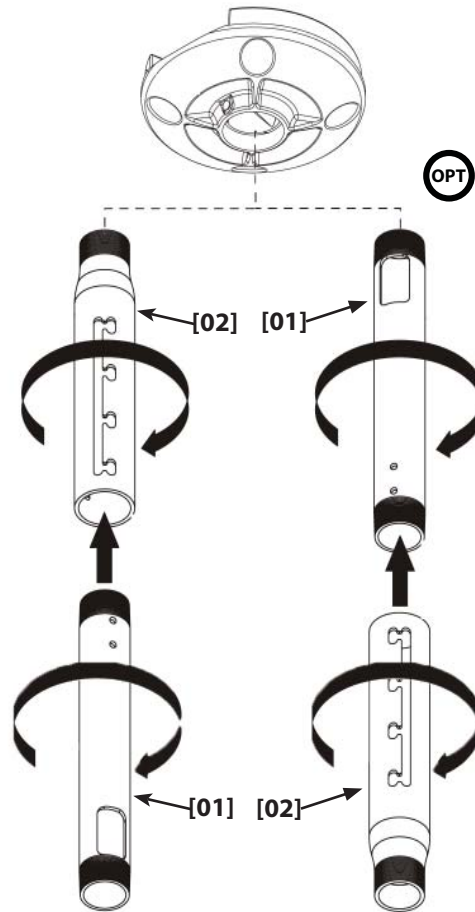

Dimensions

Fixed Length Extension Column

NOTE

The ceiling attachment shown in this manual is generic; it is intended to illustrate a procedure only.

1: Install Extension Column

CAUTION

Avoid potential injuries and / or property damage!
Always use a minimum of seven turns to thread the extension pipe [01] into a mating surface.

2: Tighten Set Screw

Adjustable Length Extension Column

1: Install Extension Columns

CAUTION

Avoid potential injuries and / or property damage!
Always use a minimum of seven turns to thread the extension pipe [01], [02] into a mating surface.

2: Tighten Set Screw

3: Install and Tighten Screw and Washers

4: Adjust Column Length

5: Install and Tighten Set Screws

Milestone AV Technologies and its affiliated corporations and subsidiaries (collectively, "Milestone"), intend to make this manual accurate and complete. However, Milestone makes no claim that the information contained herein covers all details, conditions, or variations. Nor does it provide for every possible contingency in connection with the installation or use of this product. The information contained in this document is subject to change without notice or obligation of any kind. Milestone makes no representation of warranty, expressed or implied, regarding the information contained herein. Milestone assumes no responsibility for accuracy, completeness or sufficiency of the information contained in this document.