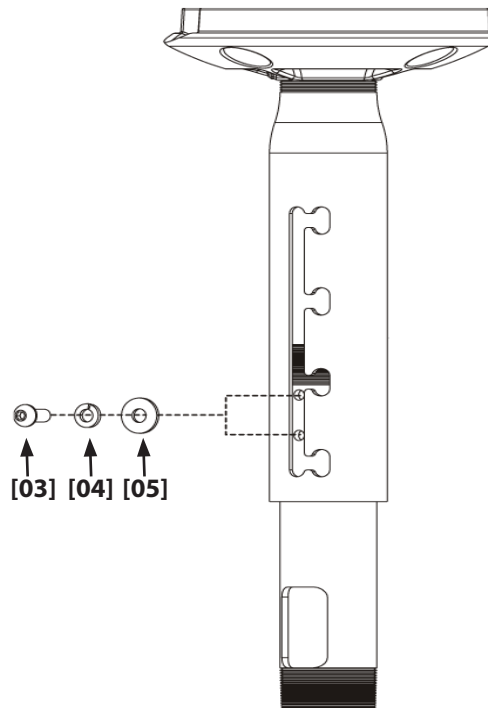

Dimensions

Fixed Length Extension Column

NOTE

The ceiling attachment shown in this manual is generic; it is intended to illustrate a procedure only.

1: Install Extension Column

CAUTION

Avoid potential injuries and / or property damage!
Always use a minimum of seven turns to thread the extension pipe [01] into a mating surface.

2: Tighten Set Screw

Adjustable Length Extension Column

1: Install Extension Columns

CAUTION

Avoid potential injuries and / or property damage!
Always use a minimum of seven turns to thread the extension pipe [01], [02] into a mating surface.

2: Tighten Set Screw

3: Install and Tighten Screw and Washers

4: Adjust Column Length

5: Install and Tighten Set Screws

Milestone AV Technologies and its affiliated corporations and subsidiaries (collectively, "Milestone"), intend to make this manual accurate and complete. However, Milestone makes no claim that the information contained herein covers all details, conditions, or variations. Nor does it provide for every possible contingency in connection with the installation or use of this product. The information contained in this document is subject to change without notice or obligation of any kind. Milestone makes no representation of warranty, expressed or implied, regarding the information contained herein. Milestone assumes no responsibility for accuracy, completeness or sufficiency of the information contained in this document.