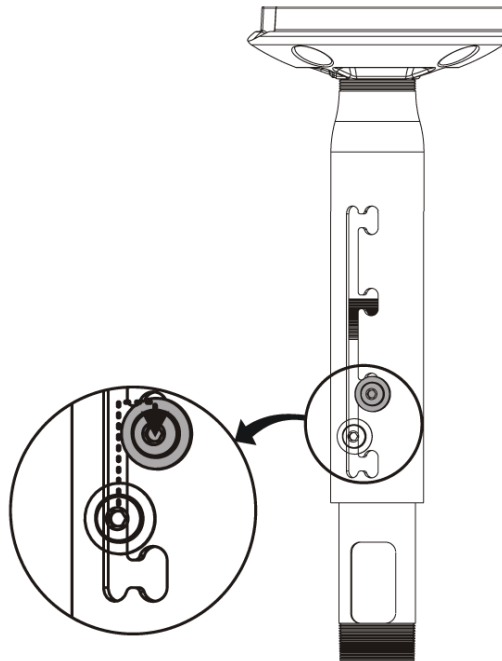

Dimensions

Fixed Length Extension Column

NOTE

The ceiling attachment shown in this manual is generic; it is intended to illustrate a procedure only.

1: Install Extension Column

CAUTION

Avoid potential injuries and / or property damage!
Always use a minimum of seven turns to thread the extension pipe [01] into a mating surface.

2: Tighten Set Screw

Adjustable Length Extension Column

1: Install Extension Columns

CAUTION

Avoid potential injuries and / or property damage!
Always use a minimum of seven turns to thread the extension pipe [01], [02] into a mating surface.

2: Tighten Set Screw

3: Install and Tighten Screw and Washers

4: Adjust Column Length

5: Install and Tighten Set Screws

Milestone AV Technologies and its affiliated corporations and subsidiaries (collectively, "Milestone"), intend to make this manual accurate and complete. However, Milestone makes no claim that the information contained herein covers all details, conditions, or variations. Nor does it provide for every possible contingency in connection with the installation or use of this product. The information contained in this document is subject to change without notice or obligation of any kind. Milestone makes no representation of warranty, expressed or implied, regarding the information contained herein. Milestone assumes no responsibility for accuracy, completeness or sufficiency of the information contained in this document.