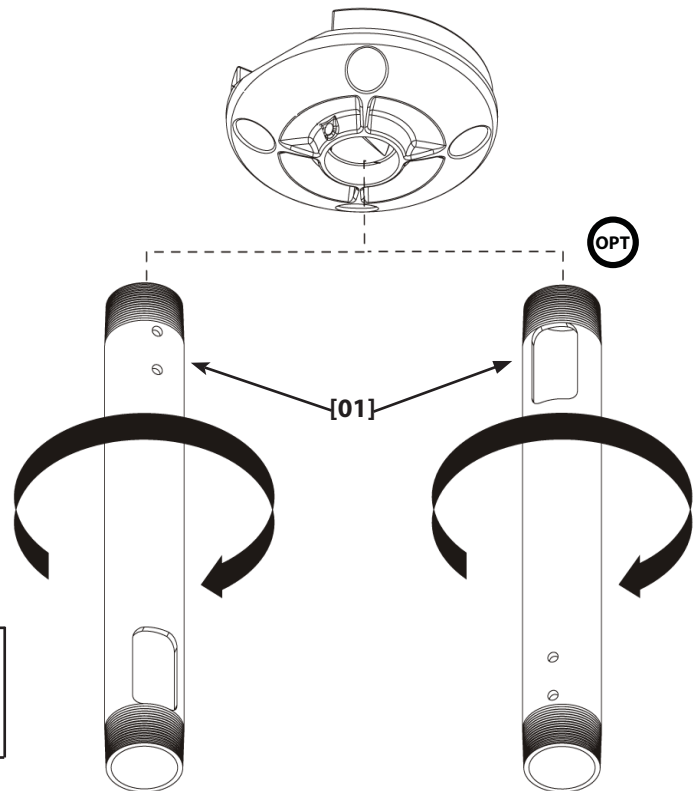

Dimensions

Fixed Length Extension Column

NOTE

The ceiling attachment shown in this manual is generic; it is intended to illustrate a procedure only.

1: Install Extension Column

CAUTION

Avoid potential injuries and / or property damage!
Always use a minimum of seven turns to thread the extension pipe [01] into a mating surface.

2: Tighten Set Screw

Adjustable Length Extension Column

1: Install Extension Columns

CAUTION

Avoid potential injuries and / or property damage!
Always use a minimum of seven turns to thread the extension pipe [01], [02] into a mating surface.