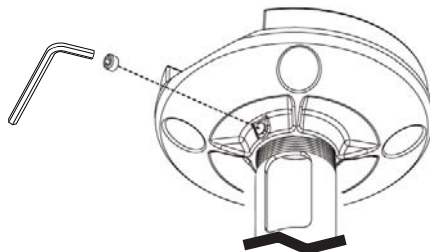

Dimensions

Fixed Length Extension Column

NOTE

The ceiling attachment shown in this manual is generic; it is intended to illustrate a procedure only.

1: Install Extension Column

CAUTION

Avoid potential injuries and / or property damage!
Always use a minimum of seven turns to thread the extension pipe [01] into a mating surface.

2: Tighten Set Screw

Adjustable Length Extension Column

1: Install Extension Columns

CAUTION

Avoid potential injuries and / or property damage!
Always use a minimum of seven turns to thread the extension pipe [01], [02] into a mating surface.

2: Tighten Set Screw

3: Install and Tighten Screw and Washers

4: Adjust Column Length

5: Install and Tighten Set Screws

Milestone AV Technologies and its affiliated corporations and subsidiaries (collectively, "Milestone"), intend to make this manual accurate and complete. However, Milestone makes no claim that the information contained herein covers all details, conditions, or variations. Nor does it provide for every possible contingency in connection with the installation or use of this product. The information contained in this document is subject to change without notice or obligation of any kind. Milestone makes no representation of warranty, expressed or implied, regarding the information contained herein. Milestone assumes no responsibility for accuracy, completeness or sufficiency of the information contained in this document.