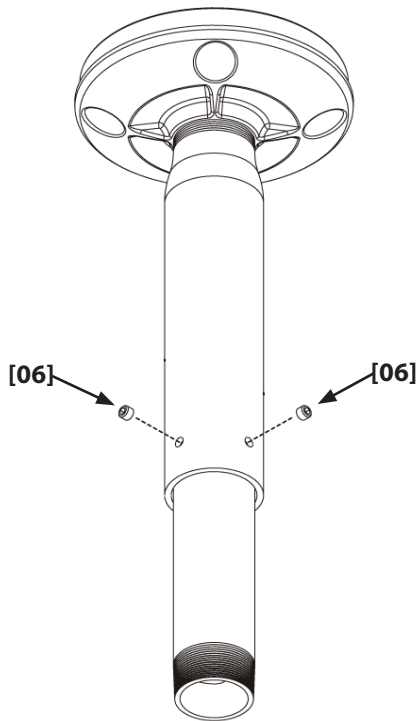

Dimensions

Fixed Length Extension Column

NOTE

The ceiling attachment shown in this manual is generic; it is intended to illustrate a procedure only.

1: Install Extension Column

CAUTION

Avoid potential injuries and / or property damage!
Always use a minimum of seven turns to thread the extension pipe [01] into a mating surface.

2: Tighten Set Screw

Adjustable Length Extension Column

1: Install Extension Columns

CAUTION

Avoid potential injuries and / or property damage!
Always use a minimum of seven turns to thread the extension pipe [01], [02] into a mating surface.

2: Tighten Set Screw

3: Install and Tighten Screw and Washers

4: Adjust Column Length

5: Install and Tighten Set Screws

Milestone AV Technologies and its affiliated corporations and subsidiaries (collectively, "Milestone"), intend to make this manual accurate and complete. However, Milestone makes no claim that the information contained herein covers all details, conditions, or variations. Nor does it provide for every possible contingency in connection with the installation or use of this product. The information contained in this document is subject to change without notice or obligation of any kind. Milestone makes no representation of warranty, expressed or implied, regarding the information contained herein. Milestone assumes no responsibility for accuracy, completeness or sufficiency of the information contained in this document.