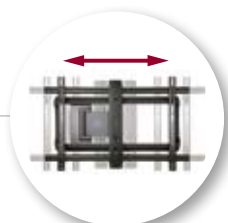

NEW VISIONMOUNT® MOTORIZED FULL-MOTION MOUNT

MODEL VLMF109-B1

Change the channel... and the position of your flat-panel TV

The new VLMF109 motorized full-motion mount makes it easy to find the perfect viewing angle without leaving your seat. It offers ultra-quiet, fully automated extension up to 9" from the wall and up to 60° of swivel with the touch of a button. The VLMF109 features a low-profile design that retracts to just 2" from the wall for a flush appearance, and its open wall plate design allows generous room for cable management behind the TV. The easy-to-install VLMF109 can shift left and right after mounting to ensure perfect TV placement, even with off-center studs.

VLMF109-B1 shown

Smooth, motorized motion quietly moves TV up to 9" from wall for viewing angles anywhere in a room — also swivels 60°

Retracts to just 2" from wall in home position for a clean, low-profile appearance

Open design provides generous space for cable management

MODEL VLMF109-B1

Includes remote control for easy extend and swivel movements with the push of a button

Mount can slide left and right on wall plate to ensure TV is centered with surroundings — even with off-center wall studs