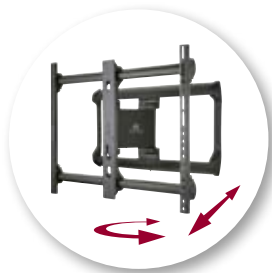

NEW VISIONMOUNT® MOTORIZED FULL-MOTION MOUNT

MODEL VLMF109-B1

Change the channel... and the position of your flat-panel TV

The new VLMF109 motorized full-motion mount makes it easy to find the perfect viewing angle without leaving your seat. It offers ultra-quiet, fully automated extension up to 9" from the wall and up to 60° of swivel with the touch of a button. The VLMF109 features a low-profile design that retracts to just 2" from the wall for a flush appearance, and its open wall plate design allows generous room for cable management behind the TV. The easy-to-install VLMF109 can shift left and right after mounting to ensure perfect TV placement, even with off-center studs.

Open design provides generous space for cable management

MODEL VLMF109-B1

Includes remote control for easy extend and swivel movements with the push of a button

Mount can slide left and right on wall plate to ensure TV is centered with surroundings — even with off-center wall studs

400x400 ✓

600x400 ✓

800x400 ✓

800x500 ✓

Universal » ✓

Width: 136 – 805 mm
Height: 33 – 450 mm

Smooth, quiet motorized motion

Low-profile appearance

Lateral shift

Includes remote control

Open wall plate

www.sanus.com • 800.359.5520

Free Manuals Download Website

<http://myh66.com>

<http://usermanuals.us>

<http://www.somanuals.com>