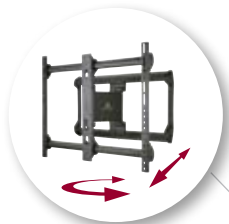

NEW VISIONMOUNT® MOTORIZED FULL-MOTION MOUNT

MODEL VLMF109-B1

Change the channel... and the position of your flat-panel TV

The new VLMF109 motorized full-motion mount makes it easy to find the perfect viewing angle without leaving your seat. It offers ultra-quiet, fully automated extension up to 9" from the wall and up to 60° of swivel with the touch of a button. The VLMF109 features a low-profile design that retracts to just 2" from the wall for a flush appearance, and its open wall plate design allows generous room for cable management behind the TV. The easy-to-install VLMF109 can shift left and right after mounting to ensure perfect TV placement, even with off-center studs.

VLMF109-B1 shown

Smooth, motorized motion quietly moves TV up to 9" from wall for viewing angles anywhere in a room — also swivels 60°

Retracts to just 2" from wall in home position for a clean, low-profile appearance

Open design provides generous space for cable management

MODEL VLMF109-B1

Includes remote control for easy extend and swivel movements with the push of a button

Mount can slide left and right on wall plate to ensure TV is centered with surroundings — even with off-center wall studs

LIST PRICE

\$429.⁹⁹

AVAILABLE

March 2010

UPC

793795520746

VLMF109-B1 SHOWN

- Smooth, motorized motion quietly moves TV up to 9" from wall for viewing angles anywhere in a room — also swivels 60°
- Retracts to just 2" from wall in home position for a clean, low-profile appearance
- Mount can slide left and right on wall plate to ensure TV is centered with surroundings — even with off-center wall studs
- Includes remote control for easy extend and swivel movements with the push of a button
- Open design provides generous space for cable management