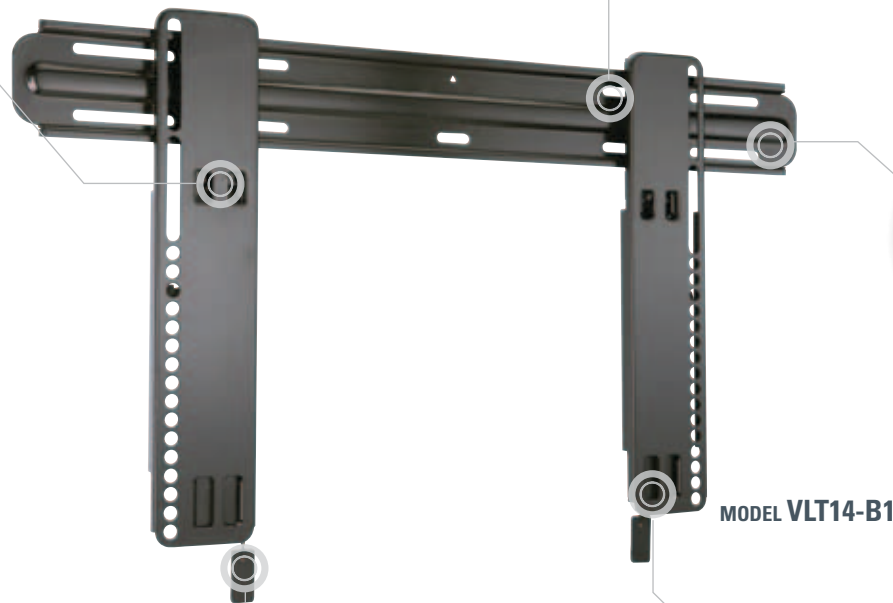

NEW VISIONMOUNT® SUPER SLIM TILTING MOUNTS

MODEL VLT14-B1

MODEL VMT14-B1

Position TVs less than an inch from the wall and offer up to 10° of tilt

Ideal for accentuating the look of ultra-thin LCD, plasma and LED TVs, Sanus' new Super Slim VLT14 and VMT14 tilting mounts sit less than an inch from the wall and offer up to 10° of smooth tilting capability with Adjustable Virtual Axis™ technology. This revolutionary tilting feature was designed to accommodate a variety of flat panel depths and weights. In addition, these mounts offer the innovative ClickStand™ mechanism, so it's easy to access cables behind the TV. Simply pull on the quick-release tabs to unlock the TV from the wall plate and the ClickStand™ feature holds it away from the wall for hands-free cable management.

VLT14-B1 shown

Adjustable Virtual Axis™ technology offers 10° of the smoothest tilting to reduce glare

Wall plate mounting holes designed to accommodate 16" or 24" on-center studs (model VLT14 only)

Super Slim tilting mount sits less than an inch from wall to complement the sleek look of ultra-thin TVs

Convenient quick-release tabs on mounting brackets stay hidden, but easily pull down to unlock TV from wall plate for cable access

Innovative ClickStand™ mechanism holds TV away from wall for easy cable access

Black – VLT14

- Super Slim tilting mount sits less than an inch from the wall to complement the sleek look of ultra-thin TVs
- Adjustable Virtual Axis™ technology offers 10° of the smoothest tilting to reduce glare
- Innovative ClickStand™ mechanism holds TV away from wall for easy cable access
- Convenient quick-release tabs on mounting brackets stay hidden, but easily pull down to unlock TV from wall plate for cable access
- Wall plate mounting holes designed to accommodate 16" or 24" on-center studs