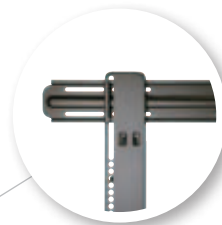

NEW VISIONMOUNT® SUPER SLIM TILTING MOUNTS

MODEL VLT14-B1

MODEL VMT14-B1

Position TVs less than an inch from the wall and offer up to 10° of tilt

Ideal for accentuating the look of ultra-thin LCD, plasma and LED TVs, Sanus' new Super Slim VLT14 and VMT14 tilting mounts sit less than an inch from the wall and offer up to 10° of smooth tilting capability with Adjustable Virtual Axis™ technology. This revolutionary tilting feature was designed to accommodate a variety of flat panel depths and weights. In addition, these mounts offer the innovative ClickStand™ mechanism, so it's easy to access cables behind the TV. Simply pull on the quick-release tabs to unlock the TV from the wall plate and the ClickStand™ feature holds it away from the wall for hands-free cable management.

VLT14-B1 shown

Adjustable Virtual Axis™ technology offers 10° of the smoothest tilting to reduce glare

Wall plate mounting holes designed to accommodate 16" or 24" on-center studs (model VLT14 only)

Super Slim tilting mount sits less than an inch from wall to complement the sleek look of ultra-thin TVs

Convenient quick-release tabs on mounting brackets stay hidden, but easily pull down to unlock TV from wall plate for cable access

Innovative ClickStand™ mechanism holds TV away from wall for easy cable access

Black – VLT14

- Super Slim tilting mount sits less than an inch from the wall to complement the sleek look of ultra-thin TVs
- Adjustable Virtual Axis™ technology offers 10° of the smoothest tilting to reduce glare
- Innovative ClickStand™ mechanism holds TV away from wall for easy cable access
- Convenient quick-release tabs on mounting brackets stay hidden, but easily pull down to unlock TV from wall plate for cable access
- Wall plate mounting holes designed to accommodate 16" or 24" on-center studs