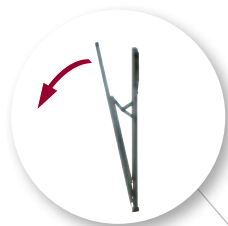

NEW VISIONMOUNT® SUPER SLIM TILTING MOUNTS

MODEL VLT14-B1

MODEL VMT14-B1

Position TVs less than an inch from the wall and offer up to 10° of tilt

Ideal for accentuating the look of ultra-thin LCD, plasma and LED TVs, Sanus' new Super Slim VLT14 and VMT14 tilting mounts sit less than an inch from the wall and offer up to 10° of smooth tilting capability with Adjustable Virtual Axis™ technology. This revolutionary tilting feature was designed to accommodate a variety of flat panel depths and weights. In addition, these mounts offer the innovative ClickStand™ mechanism, so it's easy to access cables behind the TV. Simply pull on the quick-release tabs to unlock the TV from the wall plate and the ClickStand™ feature holds it away from the wall for hands-free cable management.

VLT14-B1 shown

Adjustable Virtual Axis™ technology offers 10° of the smoothest tilting to reduce glare

Wall plate mounting holes designed to accommodate 16" or 24" on-center studs (model VLT14 only)

Super Slim tilting mount sits less than an inch from wall to complement the sleek look of ultra-thin TVs

Convenient quick-release tabs on mounting brackets stay hidden, but easily pull down to unlock TV from wall plate for cable access

Innovative ClickStand™ mechanism holds TV away from wall for easy cable access