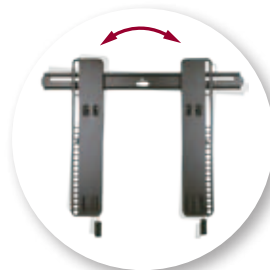

800x400

Universal »

Width: 147 – 571.5 mm
Height: 15 – 410 mm

Super Slim design

ProSet™ adjustments

Quick-release tabs

Lateral shift

Adjustable Virtual Axis™ tilt