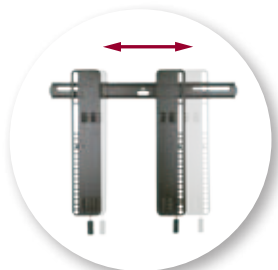

800x400

Universal »

Width: 147 – 571.5 mm
Height: 15 – 410 mm

Super Slim design

ProSet™ adjustments

Quick-release tabs

Lateral shift

Adjustable Virtual Axis™ tilt