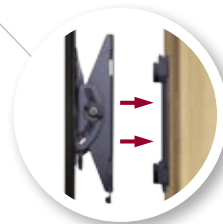

NEW VISIONMOUNT® SMALL TILTING MOUNT

MODEL VST15-B1

Specially designed for easy installation and intuitive use

The new VST15 tilting mount features an innovative design that makes it incredibly easy to install and use. Its unique wall plate allows a TV to be mounted in one easy movement and locked to the wall with a safety latch for added security. Virtual Axis™ tilting technology allows smooth, easy tilt motion to reduce glare and maximize picture quality with the touch of a finger. The VST15 features a slim, low-profile design that is VESA 200 x 100 and 100 x 100 compatible to fit most 13" – 26" TVs.

VST15-B1 in use

VESA-compatible TV bracket supports 200 x 100 and 100 x 100 mm hole patterns to fit most 13" – 26" TVs

Easy installation — simply lift TV bracket onto wall plate tabs and secure into place

MODEL VST15-B1

Virtual Axis™ technology provides up to 12° of smooth tilt motion with only the touch of a finger

Safety latch locks TV into place for added security

www.sanus.com • 800.359.5520

NEW VISIONMOUNT® SMALL TILTING MOUNT

LIST PRICE

\$44.⁹⁹

AVAILABLE

May 2010

VST15-B1 SHOWN

- Virtual Axis™ technology provides up to 12° of smooth tilt motion with only the touch of a finger
- Easy installation — simply lift TV bracket onto wall plate tabs and secure into place
- VESA-compatible TV bracket supports 200 x 100 and 100 x 100 mm hole patterns to fit most 13" – 26" TVs
- Safety latch locks TV into place for added security