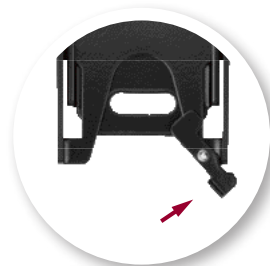

Safety latch

www.sanus.com • 800.359.5520

Download from Www.Somanuals.com. All Manuals Search And Download.