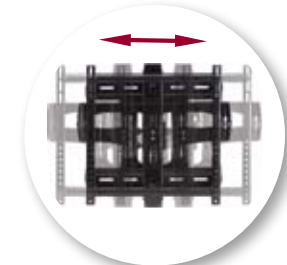

MASTER PACK QUANTITY
1

LIST PRICE
\$579.99

AVAILABLE
Q2 2010

VXF220-B1 SHOWN

- All-weather stainless steel hardware will stand up to the elements — can be used indoors or outdoors
- FollowThru™ in-arm channels completely conceal cables the entire length of the mount without inhibiting movement, even through the elbows
- Virtual Axis™ allows TV to tilt up or down with the push of a finger — easily reduce glare from lights or windows
- Arm assembly shifts left and right on wall plate so TV is always centered, even with off-center wall studs
- ProSet™ post-installation height and level adjustments ensure TV is perfectly positioned after mounting
- QuickConnect™ system allows mounting head to snap onto arm assembly with one easy movement and unlock with the push of a tab
- Wall plate mounting holes designed to accommodate 16" or 24" studs

MOUNTING PATTERN 100x100 | 200x100 | 200x200 | 300x200 | 300x300 | 400x200 | 400x300 | 400x400 | 600x400 | 800x400 | 800x500 | Universal » Width: 135.2 – 850 mm
Height: 50 – 560 mm

All-weather hardware

Virtual Axis™

QuickConnect™

FollowThru™

ProSet™

Lateral shift

www.sanus.com • 800.359.5520

Download from Www.Somanuals.com. All Manuals Search And Download.

Free Manuals Download Website