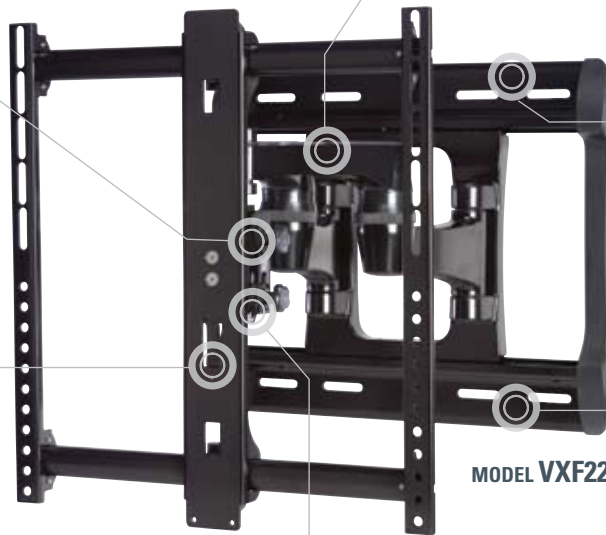

NEW VISIONMOUNT® ALL-WEATHER FULL-MOTION MOUNT

MODEL VXF220-B1

Specially designed for indoor or outdoor use

The latest addition to the VisionMount family is the perfect solution for outdoor TV mounting. With a special rust-resistant coating and stainless steel hardware, the sturdy VXF220 all-weather mount was made to withstand all types of conditions — it can be used both indoors and outdoors. Strong dual arms allow 42" – 75" TVs to extend, tilt, swivel and pan up to 20" from the wall for optimum viewing anywhere in a room. The VXF220 also features exclusive FollowThru™ in-arm cable management technology, the QuickConnect™ system for easy installation and ProSet™ height and leveling adjustments for perfect positioning after mounting.

VXF220-B1 shown

Virtual Axis™ allows TV to tilt up or down with the push of a finger — easily reduce glare from lights or windows

TOP VIEW

FollowThru™ in-arm channels completely conceal cables the entire length of the mount without inhibiting movement, even through the elbows

Rust-resistant coating and stainless steel hardware will stand up to the elements — can be used indoors or outdoors

QuickConnect™ system allows mounting head to snap onto arm assembly with one easy movement and unlock with the push of a tab

MODEL VXF220-B1

ProSet™ post-installation height and level adjustments ensure TV is perfectly positioned after mounting

Arm assembly shifts left and right on wall plate so TV is always centered, even with off-center wall studs