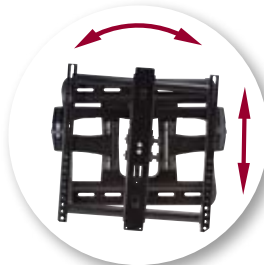

NEW VISIONMOUNT® ALL-WEATHER FULL-MOTION MOUNT

MODEL VXF220 Full-Motion Mount for 42" – 75" TVs — Extends 20"

PRODUCT DIMENSIONS (w x d x h)
31.05" x 3.36" – 20.45" x 23"
78.9 x 8.5 – 52 x 58.4 cm

PACKAGE DIMENSIONS (w x d x h)
29.25" x 25.5" x 6.25"
74.3 x 64.8 x 15.9 cm

PACKAGE WEIGHT
51.26 lbs / 23.25 kg

TV SIZE/WEIGHT CAPACITY
42" – 75" / 200 lbs
106.7 – 160 cm / 90.7 kg

EXTENDS
20" / 50.8 cm

FINISH
Black – VXF220-B1

MASTER PACK QUANTITY
1

LIST PRICE
$579.99

AVAILABLE
Q2 2010

VXF220-B1 SHOWN

- All-weather stainless steel hardware will stand up to the elements — can be used indoors or outdoors
- FollowThru™ in-arm channels completely conceal cables the entire length of the mount without inhibiting movement, even through the elbows
- Virtual Axis™ allows TV to tilt up or down with the push of a finger — easily reduce glare from lights or windows
- Arm assembly shifts left and right on wall plate so TV is always centered, even with off-center wall studs
- ProSet™ post-installation height and level adjustments ensure TV is perfectly positioned after mounting
- QuickConnect™ system allows mounting head to snap onto arm assembly with one easy movement and unlock with the push of a tab
- Wall plate mounting holes designed to accommodate 16" or 24" studs

MOUNTING PATTERN 100x100 | 200x100 | 200x200 | 300x200 | 300x300 | 400x200 | 400x300 | 400x400 | 600x400 | 800x400 | 800x500 | Universal » Width: 135.2 – 850 mm
Height: 50 – 560 mm

ProSet™

www.sanus.com • 800.359.5520

Download from Www.Somanuals.com. All Manuals Search And Download.