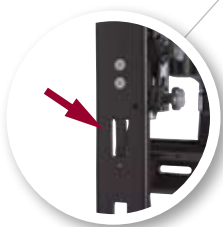

NEW VISIONMOUNT® ALL-WEATHER FULL-MOTION MOUNT

MODEL VXF220-B1

Specially designed for indoor or outdoor use

The latest addition to the VisionMount family is the perfect solution for outdoor TV mounting. With a special rust-resistant coating and stainless steel hardware, the sturdy VXF220 all-weather mount was made to withstand all types of conditions — it can be used both indoors and outdoors. Strong dual arms allow 42" – 75" TVs to extend, tilt, swivel and pan up to 20" from the wall for optimum viewing anywhere in a room. The VXF220 also features exclusive FollowThru™ in-arm cable management technology, the QuickConnect™ system for easy installation and ProSet™ height and leveling adjustments for perfect positioning after mounting.

VXF220-B1 shown

Virtual Axis™ allows TV to tilt up or down with the push of a finger — easily reduce glare from lights or windows

TOP VIEW

FollowThru™ in-arm channels completely conceal cables the entire length of the mount without inhibiting movement, even through the elbows

Rust-resistant coating and stainless steel hardware will stand up to the elements — can be used indoors or outdoors

QuickConnect™ system allows mounting head to snap onto arm assembly with one easy movement and unlock with the push of a tab

MODEL VXF220-B1

ProSet™ post-installation height and level adjustments ensure TV is perfectly positioned after mounting

Arm assembly shifts left and right on wall plate so TV is always centered, even with off-center wall studs