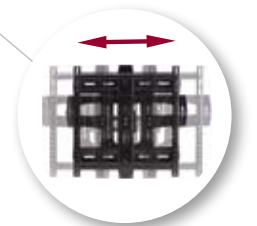

NEW VISIONMOUNT® ALL-WEATHER FULL-MOTION MOUNT

MODEL VXF220-B1

Specially designed for indoor or outdoor use

The latest addition to the VisionMount family is the perfect solution for outdoor TV mounting. With a special rust-resistant coating and stainless steel hardware, the sturdy VXF220 all-weather mount was made to withstand all types of conditions — it can be used both indoors and outdoors. Strong dual arms allow 42" – 75" TVs to extend, tilt, swivel and pan up to 20" from the wall for optimum viewing anywhere in a room. The VXF220 also features exclusive FollowThru™ in-arm cable management technology, the QuickConnect™ system for easy installation and ProSet™ height and leveling adjustments for perfect positioning after mounting.

VXF220-B1 shown

Virtual Axis™ allows TV to tilt up or down with the push of a finger — easily reduce glare from lights or windows

TOP VIEW

FollowThru™ in-arm channels completely conceal cables the entire length of the mount without inhibiting movement, even through the elbows

Rust-resistant coating and stainless steel hardware will stand up to the elements — can be used indoors or outdoors

QuickConnect™ system allows mounting head to snap onto arm assembly with one easy movement and unlock with the push of a tab

MODEL VXF220-B1

ProSet™ post-installation height and level adjustments ensure TV is perfectly positioned after mounting

Arm assembly shifts left and right on wall plate so TV is always centered, even with off-center wall studs