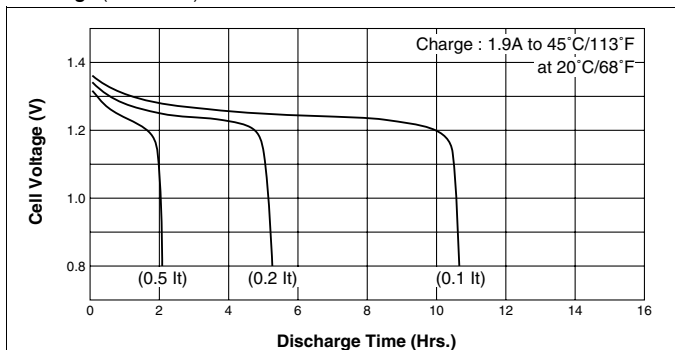

## Cell Type N-1250SCRL Specifications

Nominal Capacity		1200mAh	
Nominal Voltage		1.2V	
Charging Current	Standard	125mA	
	Quick	375mA	
	Fast	1900mA	
Charging Time	Standard	14 to 16Hrs.	
	Quick	4 to 6Hrs.	
	Fast	about 1Hr.	
Ambient Temperature	Charge	Standard	0°C to +45°C [+32°F to 113°F]
		Quick	10°C to +45°C [+50°F to 113°F]
		Fast	5°C to +40°C [+41°F to 104°F]
	Discharge		-20°C to +60°C [-4°F to 140°F]
	Storage		-30°C to +50°C [-22°F to 122°F]
Internal Impedance (Av.) (at 50% discharge)		5.0mΩ (at 1000Hz)	
Weight		43g/1.52oz	
Dimensions(D)×(H) (with tube)		22.9 <sup>0</sup> <sub>-1</sub> × 34.0 <sup>0</sup> <sub>-1.2</sub> mm	
		0.90 <sup>0</sup> <sub>-0.04</sub> × 1.34 <sup>0</sup> <sub>-0.05</sub> inch	

### Typical Characteristics

Charge Characteristics (5 cells pack)

Discharge (at high rate)

Cell Capacity (at various discharge rate)

Discharge (at high rate)

Discharge (at low rate)

Temperature (Charge & Discharge)