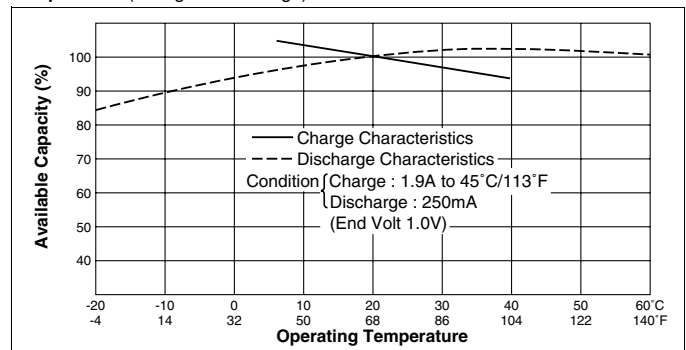

## Cell Type N-1250SCRL Specifications

Nominal Capacity		1200mAh	
Nominal Voltage		1.2V	
Charging Current	Standard	125mA	
	Quick	375mA	
	Fast	1900mA	
Charging Time	Standard	14 to 16Hrs.	
	Quick	4 to 6Hrs.	
	Fast	about 1Hr.	
Ambient Temperature	Charge	Standard	0°C to +45°C [+32°F to 113°F]
		Quick	10°C to +45°C [+50°F to 113°F]
		Fast	5°C to +40°C [+41°F to 104°F]
	Discharge		-20°C to +60°C [-4°F to 140°F]
	Storage		-30°C to +50°C [-22°F to 122°F]
Internal Impedance (Av.) (at 50% discharge)		5.0mΩ (at 1000Hz)	
Weight		43g/1.52oz	
Dimensions(D)×(H) (with tube)		22.9 <sup>0</sup> <sub>-1</sub> × 34.0 <sup>0</sup> <sub>-1.2</sub> mm	
		0.90 <sup>0</sup> <sub>-0.04</sub> × 1.34 <sup>0</sup> <sub>-0.05</sub> inch	

### Typical Characteristics

Charge Characteristics (5 cells pack)

Discharge (at high rate)

Cell Capacity (at various discharge rate)

Discharge (at high rate)

Discharge (at low rate)

Temperature (Charge & Discharge)