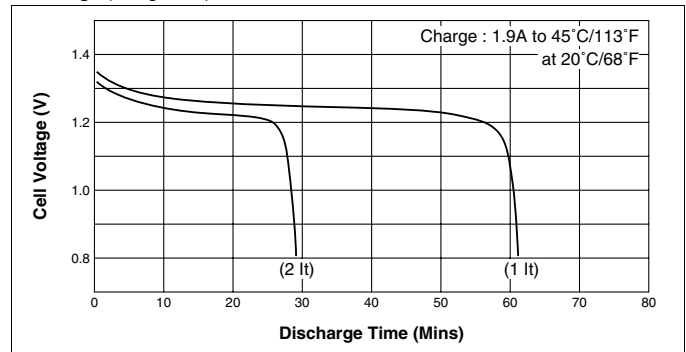

## Cell Type N-1250SCRL Specifications

Nominal Capacity		1200mAh	
Nominal Voltage		1.2V	
Charging Current	Standard	125mA	
	Quick	375mA	
	Fast	1900mA	
Charging Time	Standard	14 to 16Hrs.	
	Quick	4 to 6Hrs.	
	Fast	about 1Hr.	
Ambient Temperature	Charge	Standard	0°C to +45°C [+32°F to 113°F]
		Quick	10°C to +45°C [+50°F to 113°F]
		Fast	5°C to +40°C [+41°F to 104°F]
	Discharge		-20°C to +60°C [-4°F to 140°F]
	Storage		-30°C to +50°C [-22°F to 122°F]
Internal Impedance (Av.) (at 50% discharge)		5.0mΩ (at 1000Hz)	
Weight		43g/1.52oz	
Dimensions(D)×(H) (with tube)		22.9 <sup>0</sup> <sub>-1</sub> × 34.0 <sup>0</sup> <sub>-1.2</sub> mm	
		0.90 <sup>0</sup> <sub>-0.04</sub> × 1.34 <sup>0</sup> <sub>-0.05</sub> inch	

### Typical Characteristics

Charge Characteristics (5 cells pack)

Discharge (at high rate)

Cell Capacity (at various discharge rate)

Discharge (at high rate)

Discharge (at low rate)

Temperature (Charge & Discharge)