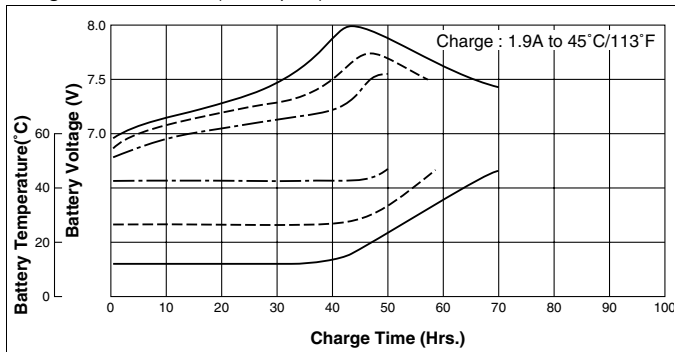

## Cell Type N-1250SCRL Specifications

Nominal Capacity		1200mAh	
Nominal Voltage		1.2V	
Charging Current	Standard	125mA	
	Quick	375mA	
	Fast	1900mA	
Charging Time	Standard	14 to 16Hrs.	
	Quick	4 to 6Hrs.	
	Fast	about 1Hr.	
Ambient Temperature	Charge	Standard	0°C to +45°C [+32°F to 113°F]
		Quick	10°C to +45°C [+50°F to 113°F]
		Fast	5°C to +40°C [+41°F to 104°F]
	Discharge		-20°C to +60°C [-4°F to 140°F]
	Storage		-30°C to +50°C [-22°F to 122°F]
Internal Impedance (Av.) (at 50% discharge)		5.0mΩ (at 1000Hz)	
Weight		43g/1.52oz	
Dimensions(D)×(H) (with tube)		22.9 <sup>0</sup> <sub>-1</sub> × 34.0 <sup>0</sup> <sub>-1.2</sub> mm	
		0.90 <sup>0</sup> <sub>-0.04</sub> × 1.34 <sup>0</sup> <sub>-0.05</sub> inch	

### Typical Characteristics

Charge Characteristics (5 cells pack)

Discharge (at high rate)

Cell Capacity (at various discharge rate)

Discharge (at high rate)

Discharge (at low rate)

Temperature (Charge & Discharge)