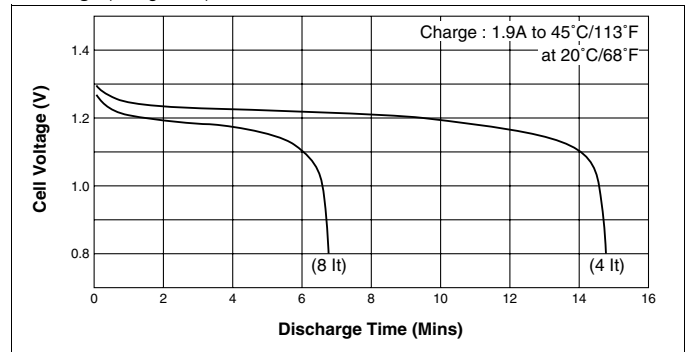

## Cell Type N-1250SCRL Specifications

Nominal Capacity		1200mAh	
Nominal Voltage		1.2V	
Charging Current	Standard	125mA	
	Quick	375mA	
	Fast	1900mA	
Charging Time	Standard	14 to 16Hrs.	
	Quick	4 to 6Hrs.	
	Fast	about 1Hr.	
Ambient Temperature	Charge	Standard	0°C to +45°C [+32°F to 113°F]
		Quick	10°C to +45°C [+50°F to 113°F]
		Fast	5°C to +40°C [+41°F to 104°F]
	Discharge		-20°C to +60°C [-4°F to 140°F]
	Storage		-30°C to +50°C [-22°F to 122°F]
Internal Impedance (Av.) (at 50% discharge)		5.0mΩ (at 1000Hz)	
Weight		43g/1.52oz	
Dimensions(D)×(H) (with tube)		22.9 <sup>0</sup> <sub>-1</sub> × 34.0 <sup>0</sup> <sub>-1.2</sub> mm	
		0.90 <sup>0</sup> <sub>-0.04</sub> × 1.34 <sup>0</sup> <sub>-0.05</sub> inch	

### Typical Characteristics

Charge Characteristics (5 cells pack)

Discharge (at high rate)

Cell Capacity (at various discharge rate)

Discharge (at high rate)

Discharge (at low rate)

Temperature (Charge & Discharge)