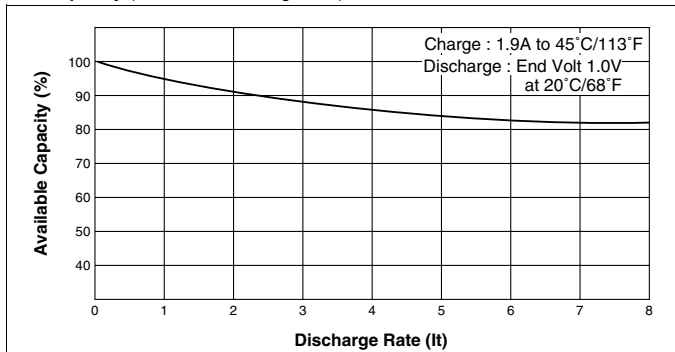

## Cell Type N-1250SCRL Specifications

Nominal Capacity		1200mAh	
Nominal Voltage		1.2V	
Charging Current	Standard	125mA	
	Quick	375mA	
	Fast	1900mA	
Charging Time	Standard	14 to 16Hrs.	
	Quick	4 to 6Hrs.	
	Fast	about 1Hr.	
Ambient Temperature	Charge	Standard	0°C to +45°C [+32°F to 113°F]
		Quick	10°C to +45°C [+50°F to 113°F]
		Fast	5°C to +40°C [+41°F to 104°F]
	Discharge		-20°C to +60°C [-4°F to 140°F]
	Storage		-30°C to +50°C [-22°F to 122°F]
Internal Impedance (Av.) (at 50% discharge)		5.0mΩ (at 1000Hz)	
Weight		43g/1.52oz	
Dimensions(D)×(H) (with tube)		22.9 <sup>0</sup> <sub>-1</sub> × 34.0 <sup>0</sup> <sub>-1.2</sub> mm	
		0.90 <sup>0</sup> <sub>-0.04</sub> × 1.34 <sup>0</sup> <sub>-0.05</sub> inch	

### Typical Characteristics

Charge Characteristics (5 cells pack)

Discharge (at high rate)

Cell Capacity (at various discharge rate)

Discharge (at high rate)

Discharge (at low rate)

Temperature (Charge & Discharge)