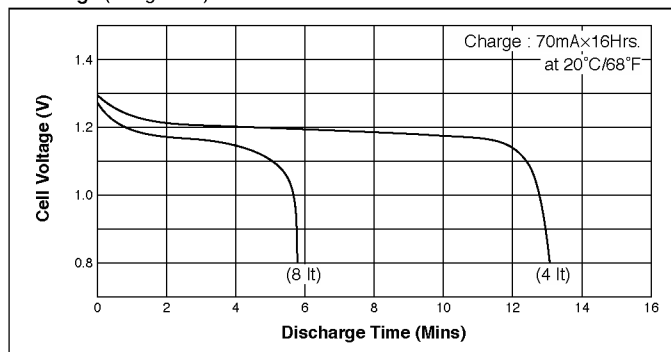

## Cell Type N-700AACL Specifications

Nominal Capacity		700mAh	
Nominal Voltage		1.2V	
Charging Current	Standard	70mA	
	Quick	210mA	
	Fast	1050mA	
Charging Time	Standard	14 to 16Hrs.	
	Quick	4 to 6Hrs.	
	Fast	about 1Hr.	
Ambient Temperature	Charge	Standard	0°C to +45°C [+32°F to 113°F]
		Quick	10°C to +45°C [+50°F to 113°F]
		Fast	0°C to +45°C [+32°F to 113°F]
	Discharge		-20°C to +60°C [-4°F to 140°F]
	Storage		-30°C to +50°C [-22°F to 122°F]
Internal Impedance (Av.) (at 50% discharge)		16.0mΩ (at 1000Hz)	
Weight		23g/0.81oz	
Dimensions(D)×(H) (with tube)		14.3 <sup>0</sup> <sub>-0.5</sub> × 48.9 <sup>0</sup> <sub>-1</sub> mm	
		0.56 <sup>0</sup> <sub>-0.02</sub> × 1.93 <sup>0</sup> <sub>-0.04</sub> inch	

### Typical Characteristics

Charge

Discharge (at high rate)

Charge

Discharge (at high rate)

Discharge (at low rate)

Temperature (Charge & Discharge)