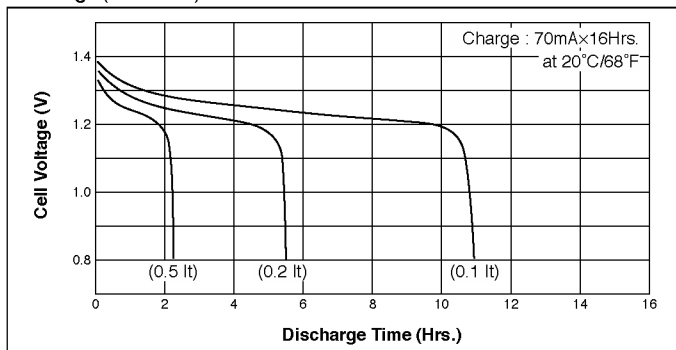

## Cell Type N-700AACL Specifications

Nominal Capacity		700mAh	
Nominal Voltage		1.2V	
Charging Current	Standard	70mA	
	Quick	210mA	
	Fast	1050mA	
Charging Time	Standard	14 to 16Hrs.	
	Quick	4 to 6Hrs.	
	Fast	about 1Hr.	
Ambient Temperature	Charge	Standard	0°C to +45°C [+32°F to 113°F]
		Quick	10°C to +45°C [+50°F to 113°F]
		Fast	0°C to +45°C [+32°F to 113°F]
	Discharge		-20°C to +60°C [-4°F to 140°F]
	Storage		-30°C to +50°C [-22°F to 122°F]
Internal Impedance (Av.) (at 50% discharge)		16.0mΩ (at 1000Hz)	
Weight		23g/0.81oz	
Dimensions(D)×(H) (with tube)		14.3 <sup>0</sup> <sub>-0.5</sub> × 48.9 <sup>0</sup> <sub>-1</sub> mm	
		0.56 <sup>0</sup> <sub>-0.02</sub> × 1.93 <sup>0</sup> <sub>-0.04</sub> inch	

### Typical Characteristics

Charge

Discharge (at high rate)

Charge

Discharge (at high rate)

Discharge (at low rate)

Temperature (Charge & Discharge)