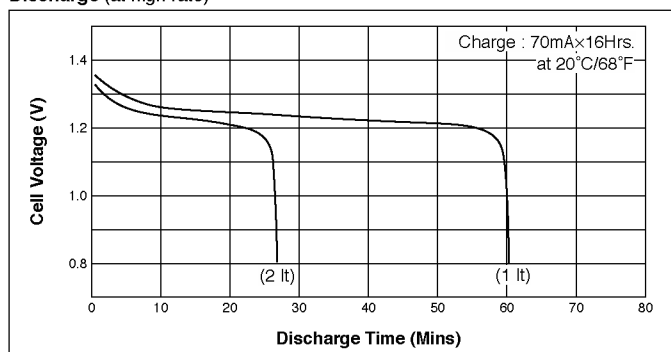

## Cell Type N-700AACL Specifications

Nominal Capacity		700mAh	
Nominal Voltage		1.2V	
Charging Current	Standard	70mA	
	Quick	210mA	
	Fast	1050mA	
Charging Time	Standard	14 to 16Hrs.	
	Quick	4 to 6Hrs.	
	Fast	about 1Hr.	
Ambient Temperature	Charge	Standard	0°C to +45°C [+32°F to 113°F]
		Quick	10°C to +45°C [+50°F to 113°F]
		Fast	0°C to +45°C [+32°F to 113°F]
	Discharge		-20°C to +60°C [-4°F to 140°F]
	Storage		-30°C to +50°C [-22°F to 122°F]
Internal Impedance (Av.) (at 50% discharge)		16.0mΩ (at 1000Hz)	
Weight		23g/0.81oz	
Dimensions(D)×(H) (with tube)		14.3 <sup>0</sup> <sub>-0.5</sub> × 48.9 <sup>0</sup> <sub>-1</sub> mm	
		0.56 <sup>0</sup> <sub>-0.02</sub> × 1.93 <sup>0</sup> <sub>-0.04</sub> inch	

### Typical Characteristics

Charge

Discharge (at high rate)

Charge

Discharge (at high rate)

Discharge (at low rate)

Temperature (Charge & Discharge)