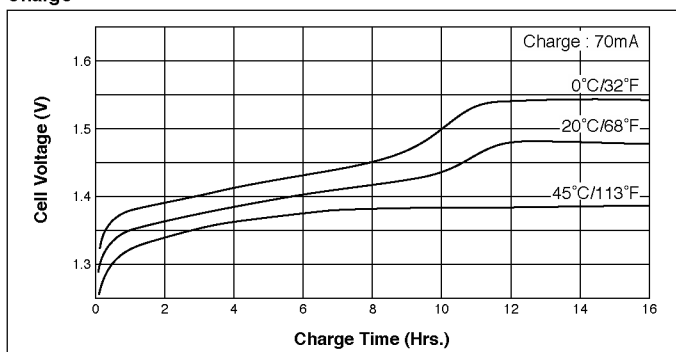

## Cell Type N-700AACL Specifications

Nominal Capacity		700mAh	
Nominal Voltage		1.2V	
Charging Current	Standard	70mA	
	Quick	210mA	
	Fast	1050mA	
Charging Time	Standard	14 to 16Hrs.	
	Quick	4 to 6Hrs.	
	Fast	about 1Hr.	
Ambient Temperature	Charge	Standard	0°C to +45°C [+32°F to 113°F]
		Quick	10°C to +45°C [+50°F to 113°F]
		Fast	0°C to +45°C [+32°F to 113°F]
	Discharge		-20°C to +60°C [-4°F to 140°F]
	Storage		-30°C to +50°C [-22°F to 122°F]
Internal Impedance (Av.) (at 50% discharge)		16.0mΩ (at 1000Hz)	
Weight		23g/0.81oz	
Dimensions(D)×(H) (with tube)		14.3 <sup>0</sup> <sub>-0.5</sub> × 48.9 <sup>0</sup> <sub>-1</sub> mm	
		0.56 <sup>0</sup> <sub>-0.02</sub> × 1.93 <sup>0</sup> <sub>-0.04</sub> inch	

### Typical Characteristics

Charge

Discharge (at high rate)

Charge

Discharge (at high rate)

Discharge (at low rate)

Temperature (Charge & Discharge)