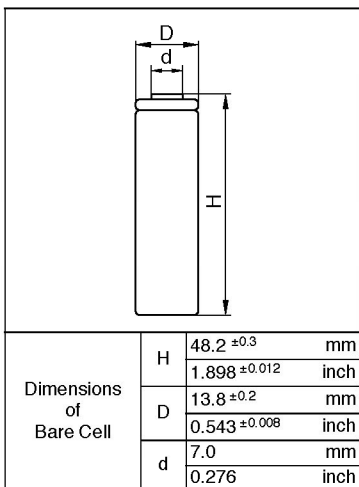

## Cell Type N-700AACL Specifications

Nominal Capacity		700mAh	
Nominal Voltage		1.2V	
Charging Current	Standard	70mA	
	Quick	210mA	
	Fast	1050mA	
Charging Time	Standard	14 to 16Hrs.	
	Quick	4 to 6Hrs.	
	Fast	about 1Hr.	
Ambient Temperature	Charge	Standard	0°C to +45°C [+32°F to 113°F]
		Quick	10°C to +45°C [+50°F to 113°F]
		Fast	0°C to +45°C [+32°F to 113°F]
	Discharge		-20°C to +60°C [-4°F to 140°F]
	Storage		-30°C to +50°C [-22°F to 122°F]
Internal Impedance (Av.) (at 50% discharge)		16.0mΩ (at 1000Hz)	
Weight		23g/0.81oz	
Dimensions(D)×(H) (with tube)		14.3 <sup>0</sup> <sub>-0.5</sub> × 48.9 <sup>0</sup> <sub>-1</sub> mm	
		0.56 <sup>0</sup> <sub>-0.02</sub> × 1.93 <sup>0</sup> <sub>-0.04</sub> inch	