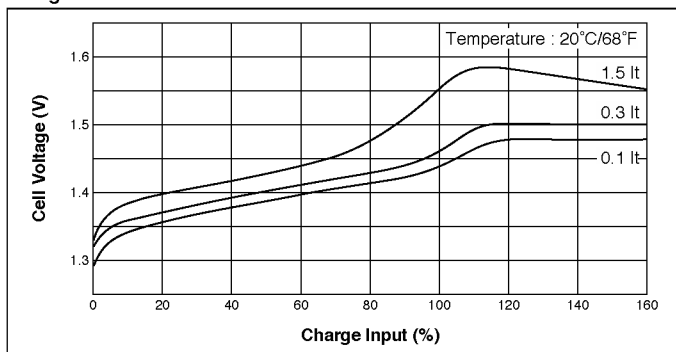

## Cell Type N-700AACL Specifications

Nominal Capacity		700mAh	
Nominal Voltage		1.2V	
Charging Current	Standard	70mA	
	Quick	210mA	
	Fast	1050mA	
Charging Time	Standard	14 to 16Hrs.	
	Quick	4 to 6Hrs.	
	Fast	about 1Hr.	
Ambient Temperature	Charge	Standard	0°C to +45°C [+32°F to 113°F]
		Quick	10°C to +45°C [+50°F to 113°F]
		Fast	0°C to +45°C [+32°F to 113°F]
	Discharge		-20°C to +60°C [-4°F to 140°F]
	Storage		-30°C to +50°C [-22°F to 122°F]
Internal Impedance (Av.) (at 50% discharge)		16.0mΩ (at 1000Hz)	
Weight		23g/0.81oz	
Dimensions(D)×(H) (with tube)		14.3 <sup>0</sup> <sub>-0.5</sub> × 48.9 <sup>0</sup> <sub>-1</sub> mm	
		0.56 <sup>0</sup> <sub>-0.02</sub> × 1.93 <sup>0</sup> <sub>-0.04</sub> inch	

### Typical Characteristics

Charge

Discharge (at high rate)

Charge

Discharge (at high rate)

Discharge (at low rate)

Temperature (Charge & Discharge)