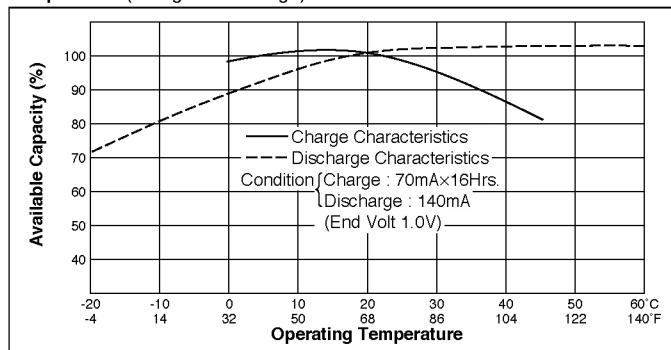

## Cell Type N-700AACL Specifications

Nominal Capacity		700mAh	
Nominal Voltage		1.2V	
Charging Current	Standard	70mA	
	Quick	210mA	
	Fast	1050mA	
Charging Time	Standard	14 to 16Hrs.	
	Quick	4 to 6Hrs.	
	Fast	about 1Hr.	
Ambient Temperature	Charge	Standard	0°C to +45°C [+32°F to 113°F]
		Quick	10°C to +45°C [+50°F to 113°F]
		Fast	0°C to +45°C [+32°F to 113°F]
	Discharge		-20°C to +60°C [-4°F to 140°F]
	Storage		-30°C to +50°C [-22°F to 122°F]
Internal Impedance (Av.) (at 50% discharge)		16.0mΩ (at 1000Hz)	
Weight		23g/0.81oz	
Dimensions(D)×(H) (with tube)		14.3 <sup>0</sup> <sub>-0.5</sub> × 48.9 <sup>0</sup> <sub>-1</sub> mm	
		0.56 <sup>0</sup> <sub>-0.02</sub> × 1.93 <sup>0</sup> <sub>-0.04</sub> inch	

### Typical Characteristics

Charge

Discharge (at high rate)

Charge

Discharge (at high rate)

Discharge (at low rate)

Temperature (Charge & Discharge)