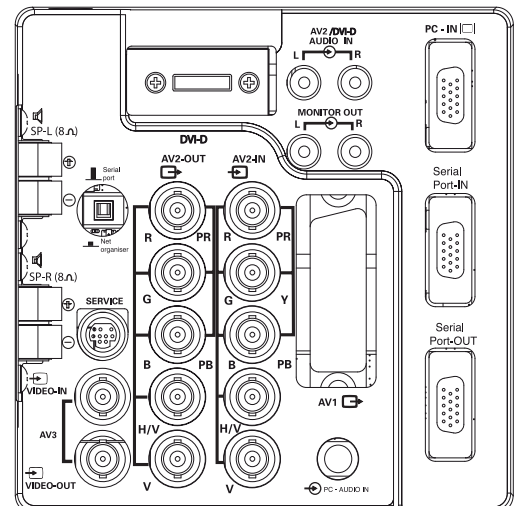

* IP = Protection class

Technical specifications subject to change without notice. Date 04/2008