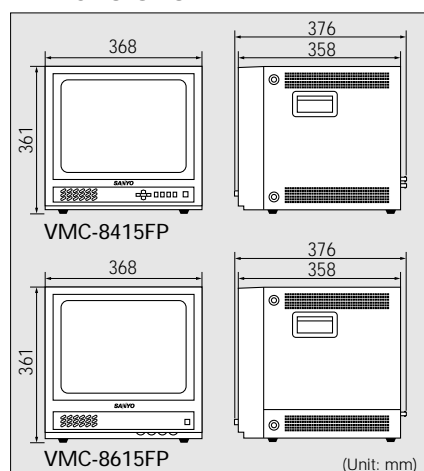

Dimensions