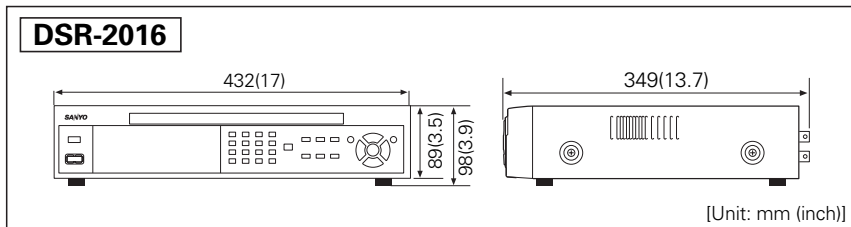

NOTE: Specifications subject to change without notice

*1 Either the video output or VGA output can be enabled at any one time.

Warnings regarding HDDs

- Do not attempt to install or replace a HDD on your own. You cannot use these HDDs on PCs.
- The unit may be damaged if it is exposed to an impact or vibration, or the power plug is disconnected during operation.
- Sanyo will not be held liable for any data loss due to an HDD error or a failure during recording.
- "Microsoft" is registered trademarks or trademarks of Microsoft Corporation in the United States and/or other countries.
- All other company and product names are registered trademarks and/or trademarks of their respective owners.

SSP devices

Cameras

- 1/4" Color CCD High-resolution AF Zoom Camera
  VCC-ZM300PA
- 1/4" Color CCD High-resolution AF Zoom Camera
  VCC-ZM400P *DAY NIGHT*
- 1/4" Color CCD High-resolution Weatherproof AF Zoom Camera
  VCC-XZ400P *DAY NIGHT*
- 1/4" Color CCD High-resolution AF Speed Dome Camera
  VCC-9500P / VCC-9600P *DAY NIGHT /*
  VCC-9700P / VCC-9800P *DAY NIGHT*

PAN-FOCUS

- 1/4" Color CCD High-resolution PT Indoor mini Dome Camera
  VCC-P9575P
- 1/4" Color CCD High-resolution Vandal-resistant PT Dome Camera
  VDC-DP9585P
- 1/4" Color CCD High-resolution Indoor mini Dome Camera
  VCC-P7575PA+VA-50ST
- 1/4" Color CCD High-resolution Vandal-resistant Dome Camera
  VDC-DP7585P+VA-50ST
- 1/4" Color CCD High-resolution Weatherproof Zoom Camera
  VCC-XZ200P+VA-20ST

A standard remote control can control multiple units of the DSR-2016.

*Caution: Please consult the instruction manual to ensure safe and proper operation of the product.

DI Company of SANYO Electric Co., Ltd. obtained Quality Management System ISO9001 and Environmental Management System ISO14001 certifications.

Distributed by:

SANYO Electric Co., Ltd.

DI Company

www.sanyosecurity.com

© 2007 SANYO Printed in Japan 2007.06 AP

SMS143

Simultaneous Recording/Playback at 200 IPS (PAL) / 240 IPS (NTSC)

The DSR-2016 offers the capability to smoothly record and playback movement at a maximum rate of 200 IPS (PAL) / 240 IPS (NTSC). It also features two HDD bays, enabling expansion of storage capacity up to 1TB.

Low Bit Rate but High Image Quality

MPEG-4 is capable of providing quality images at a low bit-rate. It is possible to record for considerably longer than systems using JPEG compression.

Network

The DSR-2016 offers network connectivity with LAN and WAN. MPEG-4 is an international standard for highly efficient digital encoding (compression) of video and audio signals. This means it is also highly efficient for transmission over a network.

DDNS (Dynamic DNS)

The DSR-2016 can be accessed with a fixed host name (e.g. sanyodsr2016jp), which makes the network easy to remember, always available, and secure.

Standard Configuration Includes a CD-R/RW Drive

The DSR-2016 comes with a CD-R/RW drive and does not require additional devices for backup images and settings.

Easy Backup (Only through USB 2.0)

Supports the use of USB memory. This makes it easy to backup still images in JPEG format and video in AVI format.

Search Functions

Four search functions are available — "Event Search" "Time / Date Search" "Time line Search" and "Book Mark Search" — find recordings instantly.

Other Features

- Full, Multi, QUAD and sequential display
- LOG History • Multi protocol RS-485 telemetry

Packaged software

"SANYO DVR Utility 2000S"

System environment

OS	Windows® XP Professional SP2 Windows® XP Home
CPU	Pentium® 4, 1.2GHz or higher
Memory	256MB or more
VGA	16MB or more
Display	XGA (1,024 x 768 pixel), 16-million color or higher DirectX® 9.0 or above
HDD	System setup area: 10MB, Data save area: 2.1GB or above