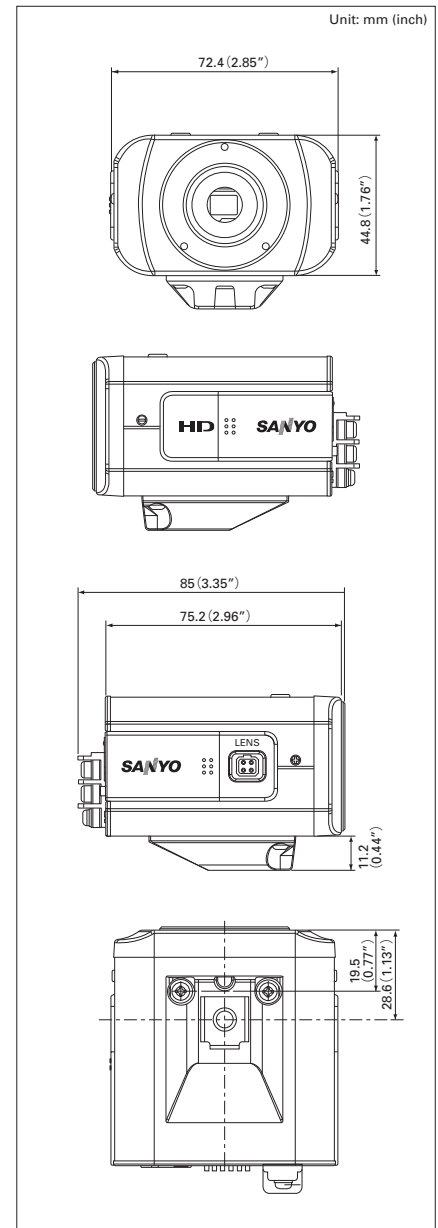

Interface

Monitor output	Composite out (for adjustment only)		
SD memory card slot	1(SDHC)	—	
Network port	10BASE-T/100BASE-TX (RJ45 connector)		
Alarm input/output	2/2		
Audio input/output	Mic in/Line out (3.5Φ mini jack)	—	

General

Environmental conditions	Operating	Temperature: -10 to +50°C (14°F to 122°F) Humidity: within 90% RH	
	Storage	Temperature: -20 to +70°C (-4°F to 158°F) Humidity: within 70% RH	
Power supply	24V AC ±10%, 60 Hz/ 12 - 15 V DC, PoE (IEEE802.3af)		
Power consumption (approx.)	6.8w	4.6w	
Dimensions (approx.) (W x H x D)	72.4 x 44.8 x 75.2 mm (2.85 x 1.76 x 2.96 inch)		
Weight (approx.)	250g (8.82 oz)	220g (7.76 oz)	

*Specifications, design and availability are subject to change without notice.

Dimensions

Caution: Please consult the instruction manual to ensure safe and proper operation of the product.

Digital System Company of SANYO Electric Co., Ltd. obtained Quality Management System ISO9001 and Environmental Management System ISO14001 certifications.

Distributed by:

SANYO Electric Co., Ltd.
Digital System Company
<http://www.sanyosecurity.com>

©2009 SANYO Printed in Japan 2009.10.NP
SMS178