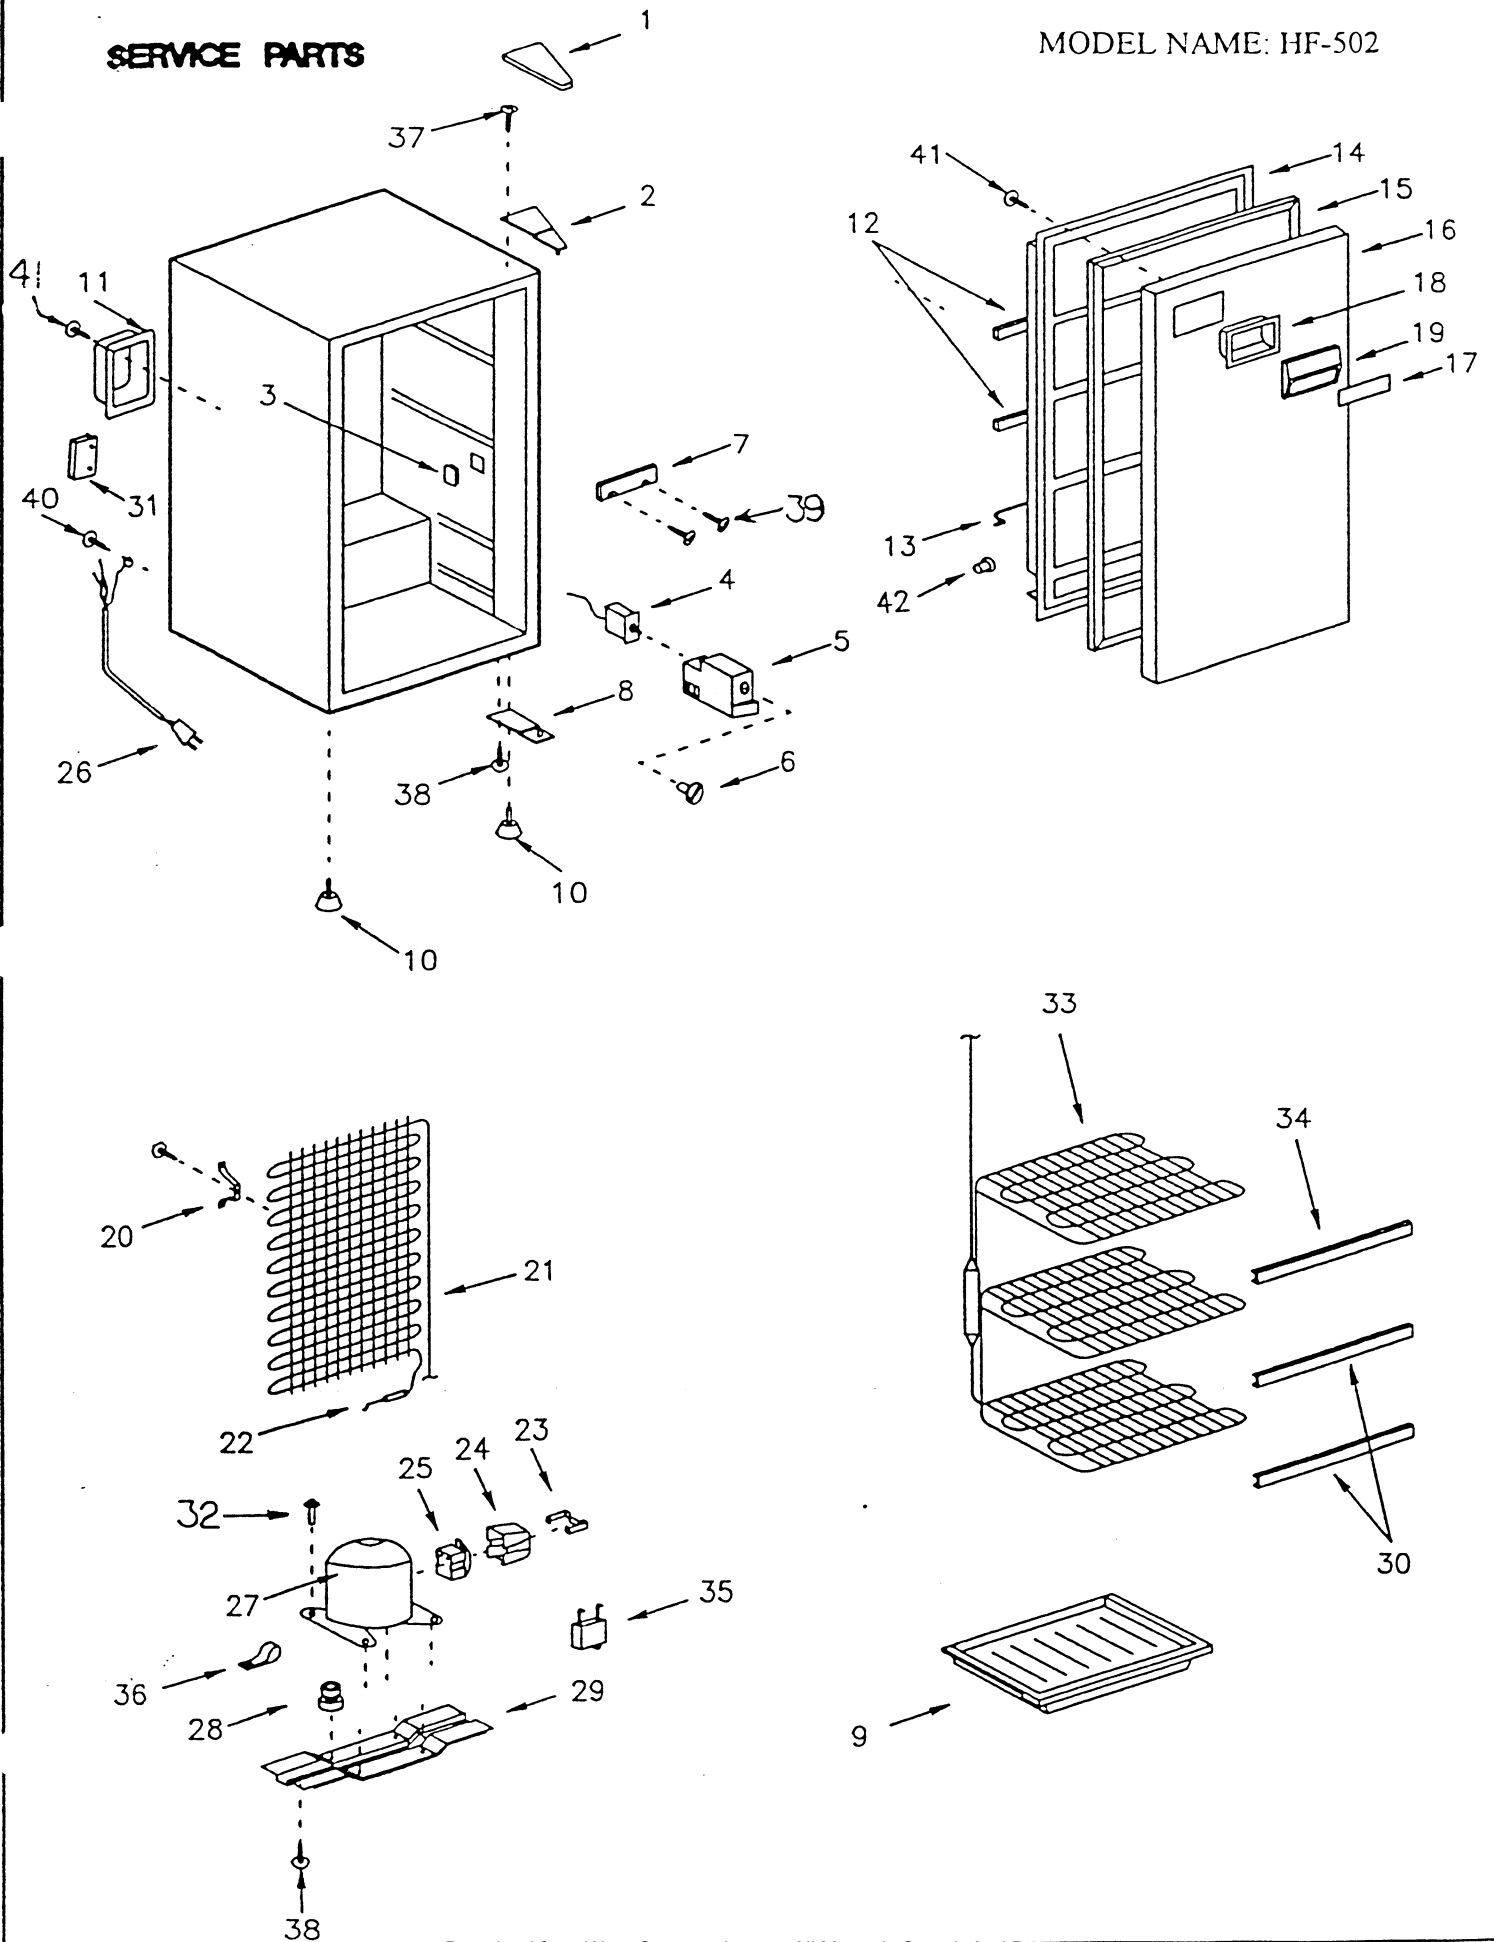

SERVICE PARTS

MODEL NAME: HF-502