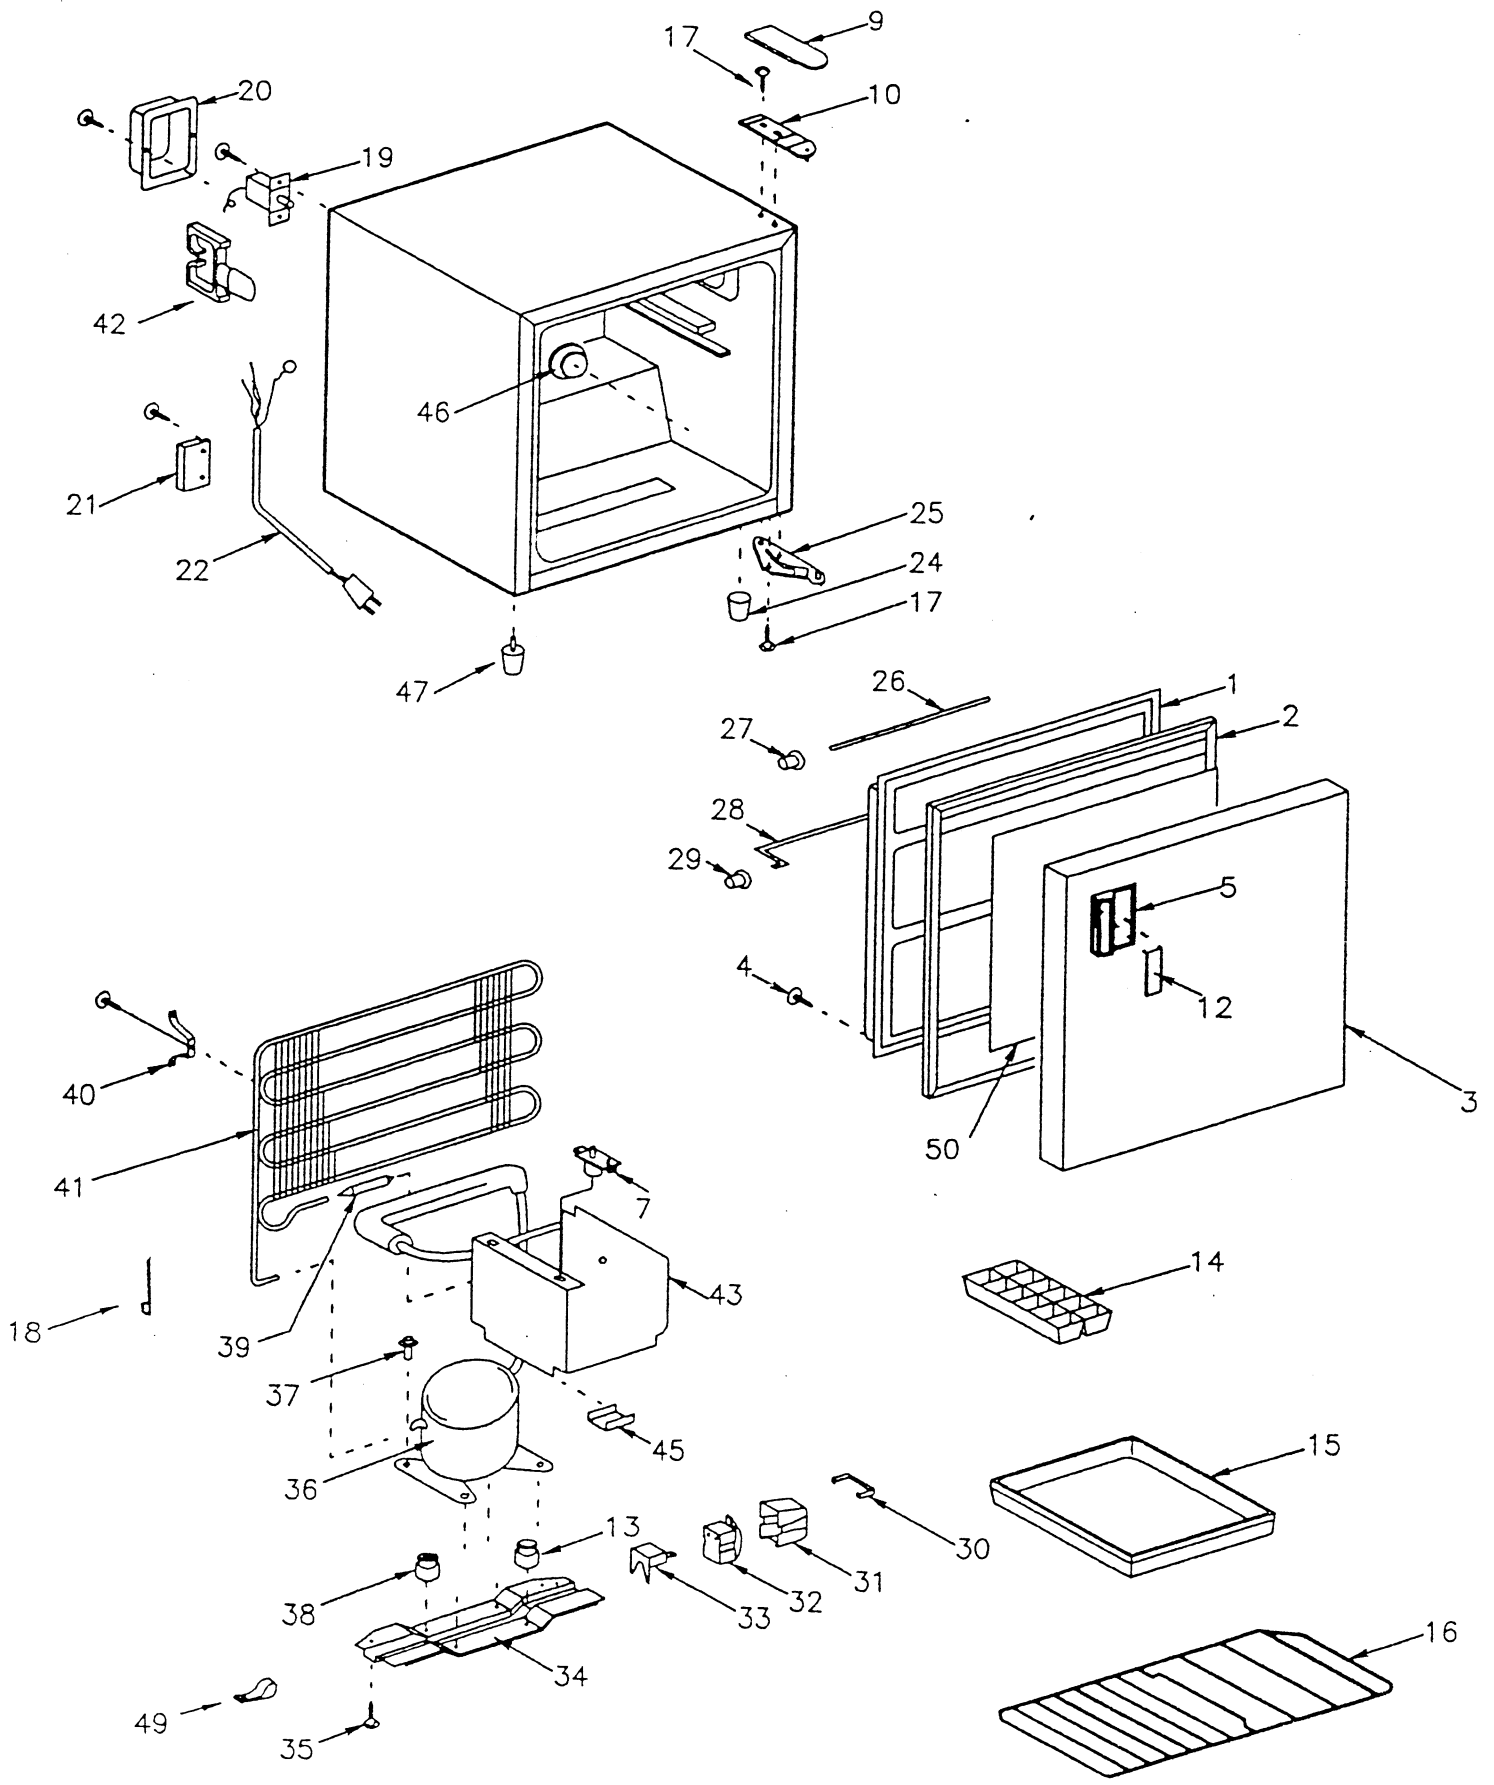

SERVICE PARTS LIST

CUSTOMER NAME: SANYO FISHER
MODEL NAME : SR-172W

ITEM NO	PART NO.	PART NAME	QTY.	PRICE
42	8332532650200	Clip Wire	1	
43	8330410150601	Evap, Assy	1	
44	S0140120103000	009 Screw	1	
45	8332432750200	Clamp Thermo Bulb	1	
46	8332612050100	Thermo Knob	1	
47	8332111050000	Leg	1	
49	3903000516	Nylon Clamp	1	
48	8332340250600	Insulation Sheet.Door	1	
PARTS NOT SHOWN				
	8336460140000	Owners Manual	1	
	8336451950211	Warranty Card	1	
	8332330150301	Handle B	1	

SERVICE PARTS

MODEL NAME : SR-172W