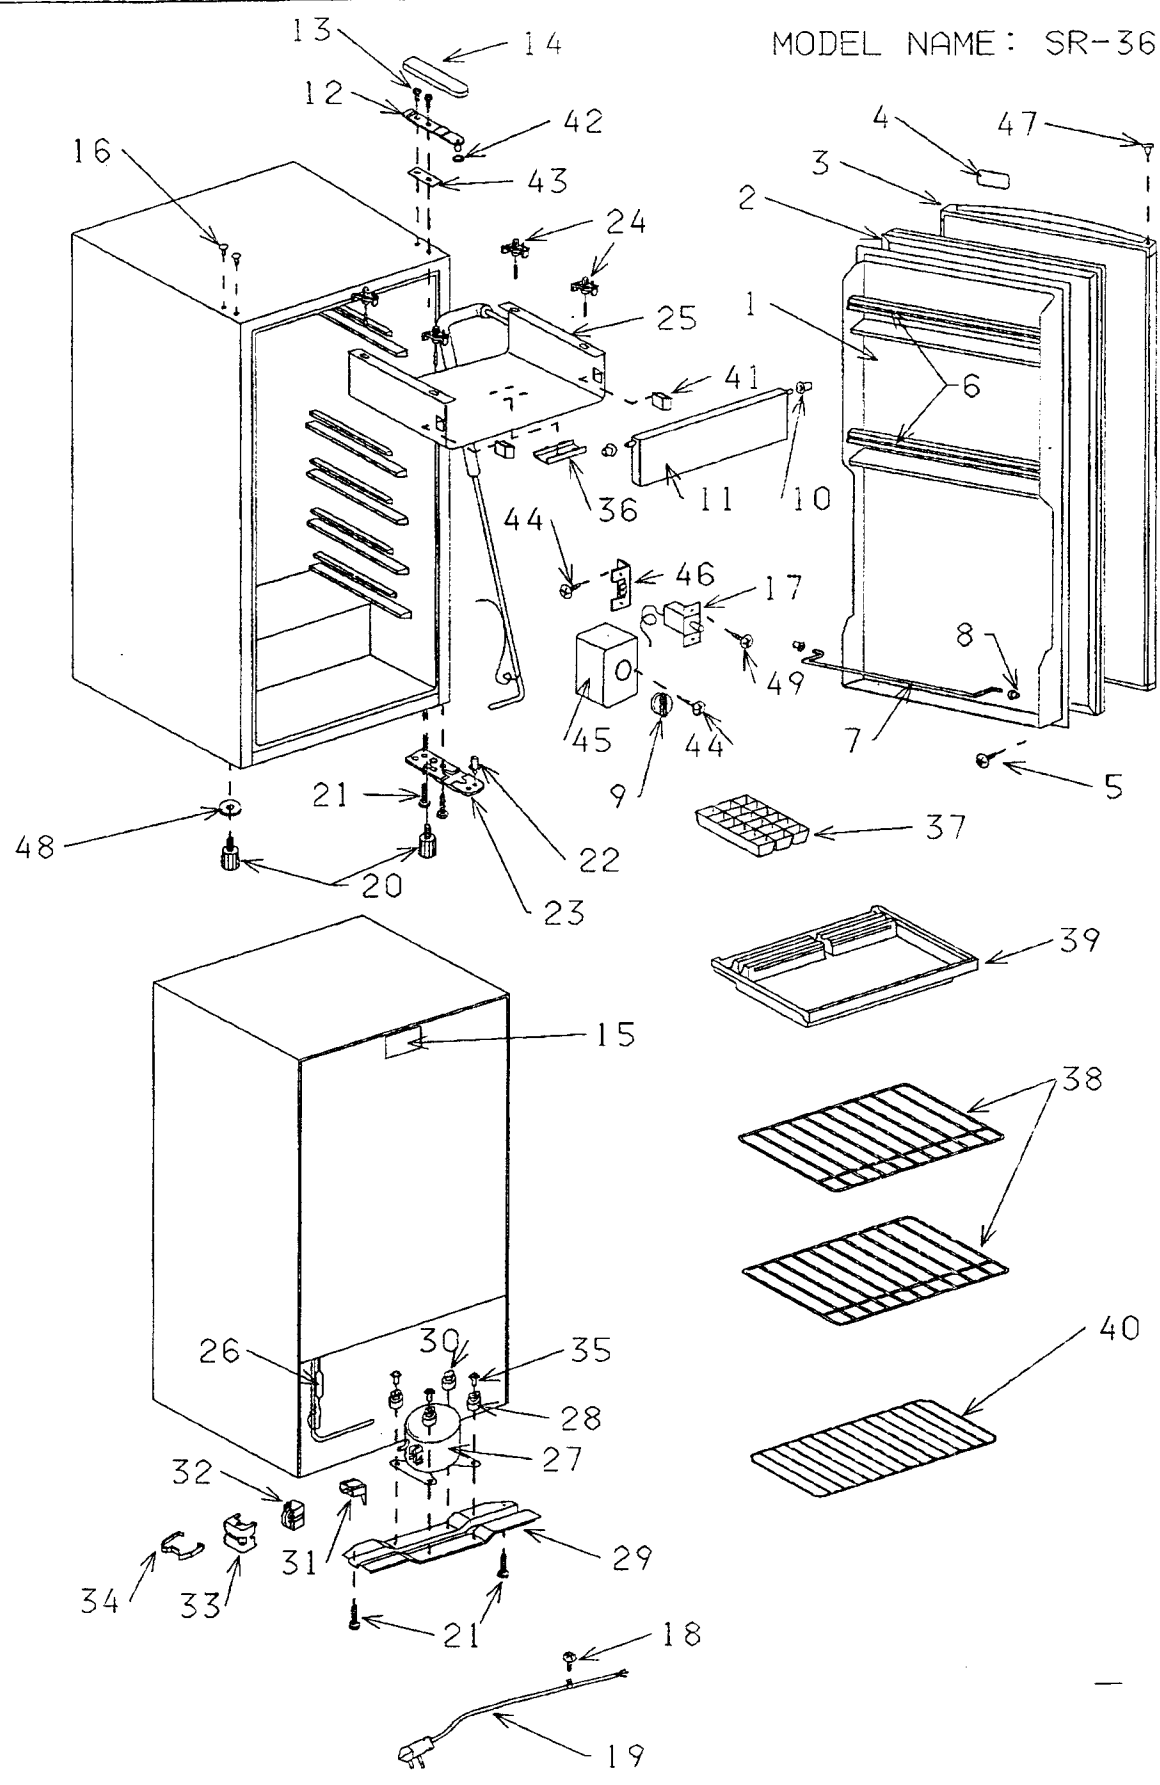

43	8332332550271B	Shim, Hinge Top	
44	S1440100001000	Tapping Screw	
45	8332230850400	Panel, Thermo	
46	8312233125471	Plate Mtg., Thermo	
47	8332332870400	Cap Grommet, White	
48	SWZ801803ROSF	Steel Washer	
49	S0440080001T00	Screw #26	

Parts Not Illustrated

Part No.	Description	
8336460145300	Owner's Manual/Part List	
8336411961400	Auxiliary Manual	
8336411950600	Child Entrapment Leaflet	
8336451950214A	Limited Warranty	

MODEL NAME : SR-3620W