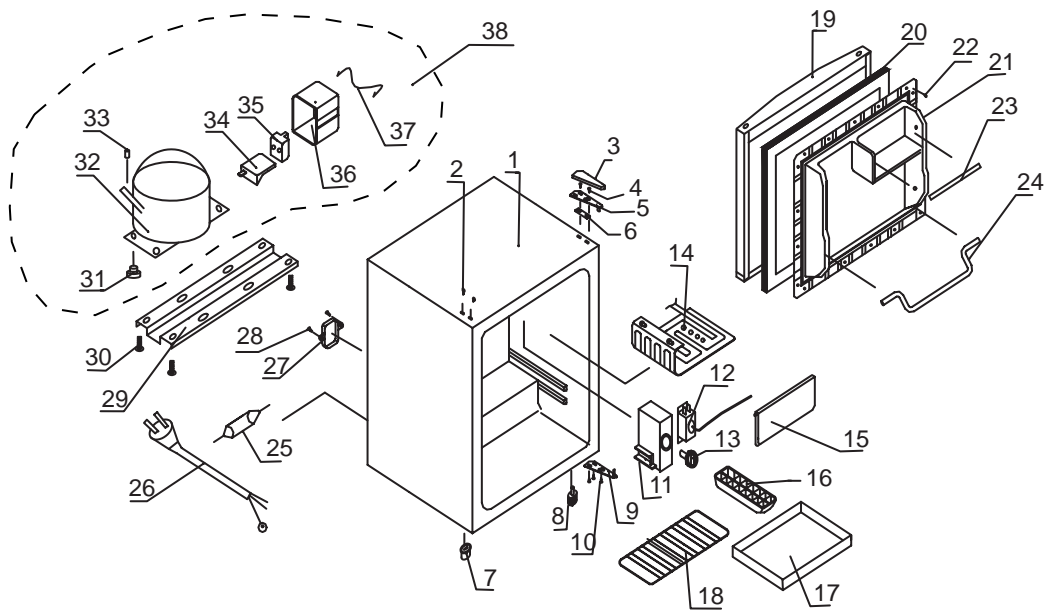

SERVICE MANUAL

SR-A1780W SR-A1780K

Refrigerator

SCHEMATIC DIAGRAM

Specifications subject to change without notice

Model	Product Code	Voltege/Hz/Plug	Color	Capacity	Destination
SR-A1780W	183398970	115/60/U3	White	50L	USA
SR-A1780K	183398971	115/60/U3	Black	50L	USA

EXPLODED VIEW

PARTS LIST

REF.No.	PARTS No.	DESCRIPTION	Q'TY	REMARK
1	HH503705040058	Cabinet	1	SR-A1780(W)
1	HH503705040152	Cabinet	1	SR-A1780(K)
2	HH501100000010	Rivet	2	
3	HH501106840004	Top hinge cover	1	
4	HH502500300010	Tapping screw	2	
5	HH502905040019	Top hinge	1	
6	HH501106840032	Top hinge plate	1	
7	HH501106840001	Fixed leg	1	
8	HH501105040030	Adjustable leg	1	
9	HH502905060014	Bottom hinge	1	
10	HH502500200016	Screw	3	
11	HH501105040015	Thermostat box	1	
12	HH502407000326	Thermostat	1	
13	HH501105040016	Thermostat knob	1	
14	HH501705040015	Evaporator	1	
15	HH501105040013	Small door	1	
16	HH501113810004	Ice maker	1	
17	HH501105040047	Water plate	1	
18	HH502901040002	Shelf	1	
19	HH503700140110	Door	1	SR-A1780(W)
19	HH503700140059	Door	1	SR-A1780(K)
20	HH501105040025	Gasket	1	
21	HH501105040024	Door liner	1	
22	HH502500100004	Tapping screw	20	
23	HH501100000033	Small wire shelf	1	
24	HH501105040033	Big shelf	1	
25	HH501602000031	Drier	1	
26	⚠ HH502401000001	Power supply cord	1	
27	HH501105040031	Wire cover	1	
28	HH502500100004	Tapping screw	2	
29	HH500705040005	Compressor base	1	
30	HH502500200016	Screw	4	
31	N.S.P.	Grommet	4	
32	N.S.P.	Compressor	1	
33	N.S.P.	Bushing	4	
34	N.S.P.	Over load protector	1	
35	N.S.P.	PTC starter	1	
36	N.S.P.	Relay cover	1	
37	N.S.P.	Relay band	1	
38	HH501440300014	Compressor Assembly	1	