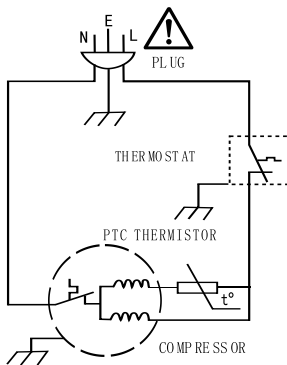

SERVICE MANUAL

SR-A1780W SR-A1780K

Refrigerator

SCHEMATIC DIAGRAM

Specifications subject to change without notice

Model	Product Code	Voltege/Hz/Plug	Color	Capacity	Destination
SR-A1780W	183398970	115/60/U3	White	50L	USA
SR-A1780K	183398971	115/60/U3	Black	50L	USA

EXPLODED VIEW

PARTS LIST

REF.No.	PARTS No.	DESCRIPTION	Q'TY	REMARK
1	HH503705040058	Cabinet	1	SR-A1780(W)
1	HH503705040152	Cabinet	1	SR-A1780(K)
2	HH501100000010	Rivet	2	
3	HH501106840004	Top hinge cover	1	
4	HH502500300010	Tapping screw	2	
5	HH502905040019	Top hinge	1	
6	HH501106840032	Top hinge plate	1	
7	HH501106840001	Fixed leg	1	
8	HH501105040030	Adjustable leg	1	
9	HH502905060014	Bottom hinge	1	
10	HH502500200016	Screw	3	
11	HH501105040015	Thermostat box	1	
12	HH502407000326	Thermostat	1	
13	HH501105040016	Thermostat knob	1	
14	HH501705040015	Evaporator	1	
15	HH501105040013	Small door	1	
16	HH501113810004	Ice maker	1	
17	HH501105040047	Water plate	1	
18	HH502901040002	Shelf	1	
19	HH503700140110	Door	1	SR-A1780(W)
19	HH503700140059	Door	1	SR-A1780(K)
20	HH501105040025	Gasket	1	
21	HH501105040024	Door liner	1	
22	HH502500100004	Tapping screw	20	
23	HH501100000033	Small wire shelf	1	
24	HH501105040033	Big shelf	1	
25	HH501602000031	Drier	1	
26	⚠ HH502401000001	Power supply cord	1	
27	HH501105040031	Wire cover	1	
28	HH502500100004	Tapping screw	2	
29	HH500705040005	Compressor base	1	
30	HH502500200016	Screw	4	
31	N.S.P.	Grommet	4	
32	N.S.P.	Compressor	1	
33	N.S.P.	Bushing	4	
34	N.S.P.	Over load protector	1	
35	N.S.P.	PTC starter	1	
36	N.S.P.	Relay cover	1	
37	N.S.P.	Relay band	1	
38	HH501440300014	Compressor Assembly	1	