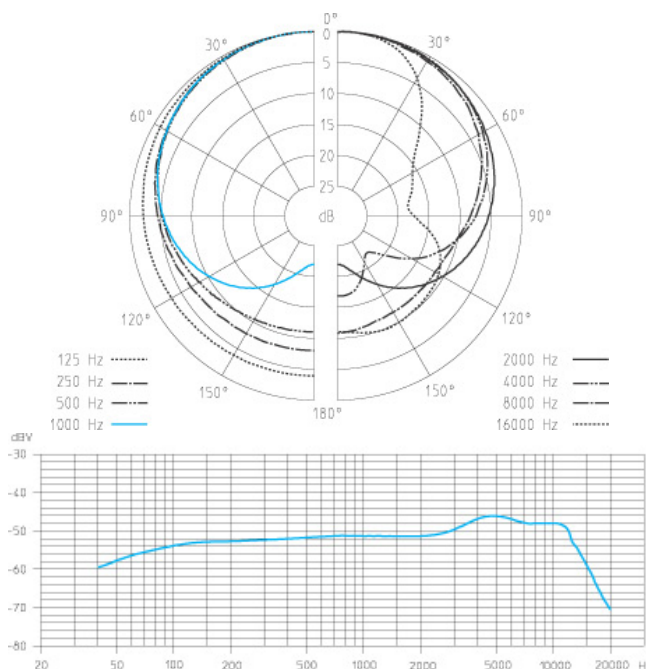

Wireless Microphones 2 935 microphone head

MMD 935

Cat. No. *****

Description

Designed for use with evolution wireless handheld transmitters, the cardioid MMD 935 microphone head features the excellent acoustic properties of the wired e 935 vocal microphone.

Delivery includes

- 1 MMD 935 capsule assembly (dynamic, cardioid)
- 1 microphone grille
- 1 light grey identification ring

Features

- Cardioid pick-up pattern provides isolation from other on-stage signals
- Uniform on-axis and off-axis response

Technical data

Transducer; Microphone type	dynamic
AF	2 mV/Pa
Sound pressure level (SPL)	154 dB(SPL)
Pick-up pattern	cardioid

Free Manuals Download Website

<http://myh66.com>

<http://usermanuals.us>

<http://www.somanuals.com>