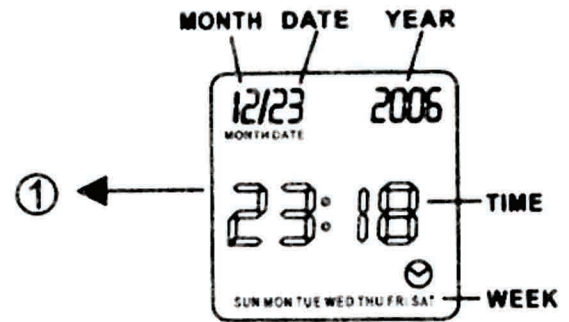

**◆ FUNCTION INSTRUCTION:**

1. Rotate from four direction to achieve different function, they are:
  - a. TIME (time , year , month, date, week , perpetual calendar range from 2000-2099)
  - b. ALARM
  - c. TIMER (COUNT DOWN) maximal scope: 99 minute 59 second
  - d. TEMPERATURE
2. LED BACK LIGHT, (in two colors flashing).

**◆ OPERATION:**

Insert two 1.5V size AA batteries into the battery holder, then show normal mode, Time: 12:00, Year: 2006. Date: 1/1. Week: TUE

### 1. UNDER TIME MODE:

Rotate clock to the TIME direction, press SET into the setting mode, the number will flicker, press set to switch among hour, minute, month, date and year press UP to adjust value.

### 3. UNDER COUNTDOWN MODE:

Rotate clock to the TIMER direction. press SET into the minute and second mode, press UP to adjust time, press SET again to countdown. If rotate the product to another function during the process ,the countdown will be end. and if back to the TIMER, it will begin a new countdown as before setting. After countdown it will have 1 minute BiBi voice.