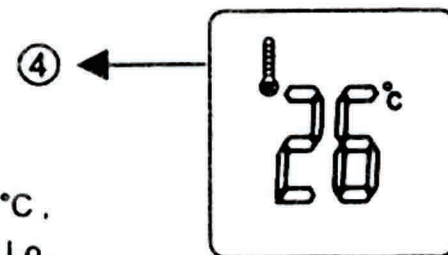

4. UNDER TEMPERATURE MODE:

Rotate clock to the TEM P direction. Showing the temperature of environment automatic. Press UP to shift C/F. the scope of temperature is from -20 °C to 50 °C , when the temperature below -19°C or 4F ,it will display Lo, when the temperature above 49 °C or 99 °F it will display HI.