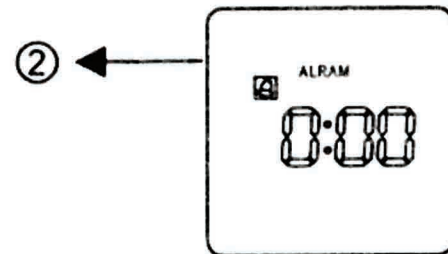

2. UNDER ALARM MODE:

Rotate clock to the ALARM direction. press SET into the setting mode, the number will flicker, press UP button to adjust. and SET to affirm. At the same time it will appear bell symbol and start it automatic. Second press SET to Close Alarm. the Voice of Bi Bi, it will last 1 minute.