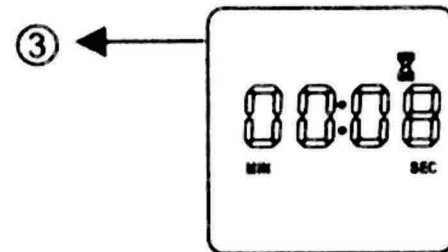

3. UNDER COUNTDOWN MODE:

Rotate clock to the TIMER direction. press SET into the minute and second mode, press UP to adjust time, press SET again to countdown. If rotate the product to another function during the process ,the countdown will be end. and if back to the TIMER, it will begin a new countdown as before setting. After countdown it will have 1 minute BiBi voice.