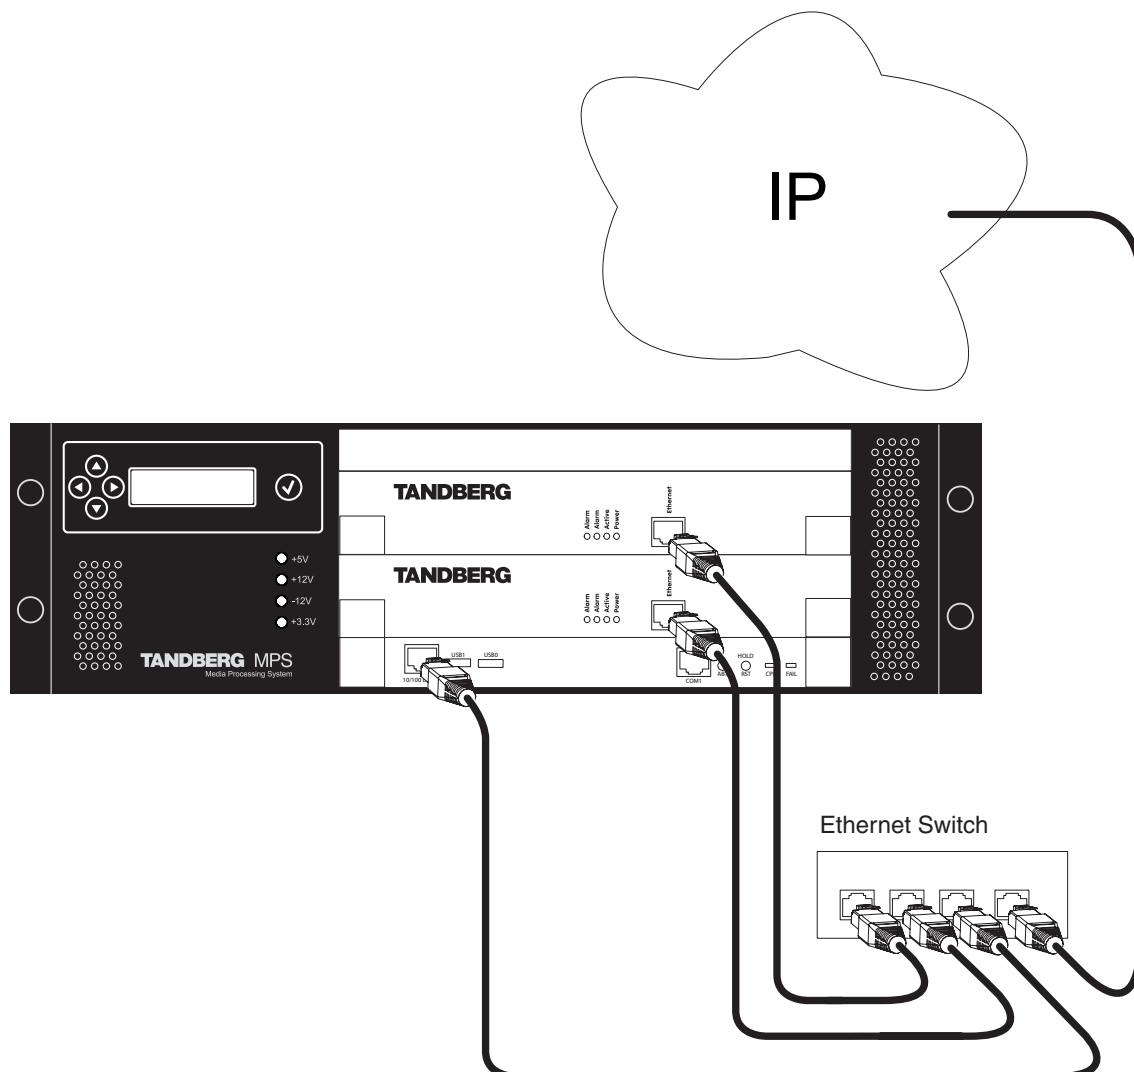

## Connecting Cables (front)

## Configuration

To do the initial configuration of the IP-address of the System Controller Board and Media Board through the Front Panel, follow the instructions below:

1. Switch on the TANDBERG MPS 200 by pressing the power switch button on the back to '1'.

The system is ready for configuration when the Power and Active LED's on the Media Processing Boards are green and the menu appears at the LCD.

2. Press the up arrow button to get to the start menu.
3. Press the confirm button 'V' to start Parameter Config.
4. Press the confirm button 'V' to start the SC IP Config.
5. Use the arrow buttons to set the following parameters:
  - IP: Defines the static IP address of the System Controller Board
  - SNM: Defines the static IP Subnet Mask for the network
  - GW: Defines the static IP Gateway address
  - IF Speed: Defines the Ethernet speed
6. Use the arrow buttons to select Media IP Config and press the confirm button 'V'.
7. Press the confirm button 'V' to start the Media 1 IP Config.
8. Use the arrow buttons to set the following parameters:
  - IP: Defines the static IP address of the Media board
  - SNM: Defines the static IP Subnet Mask for the network
  - GW: Defines the static IP Gateway address
  - IF Speed: Defines the Ethernet speed
9. Restart the TANDBERG MPS 200.