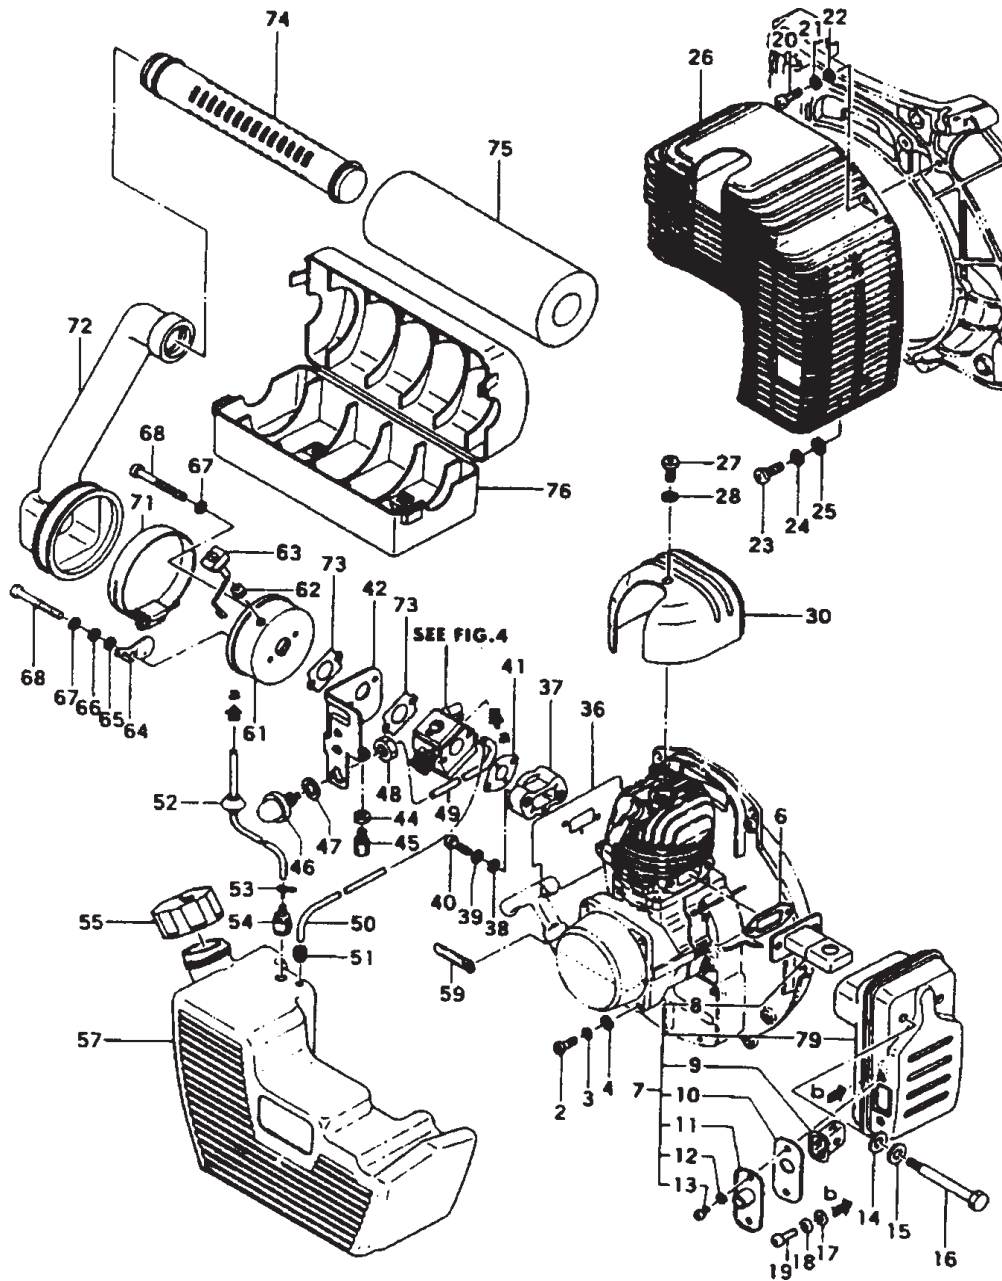

ITEM	PART NUMBER	DESCRIPTION	QTY	COMMENTS
2-02	99011050161	SCREW,5X16	4	
2-03	99210050012	S.WASHER 5	4	
2-04	99201050011	WASHER 5	4	
2-06	7370500420	GASKET	1	
2-07	70505008900	MUFFLER,ASS'Y	1	
2-08	71905008800	PIPE,MUFFLER	1	
2-09	73205008200	ARRESTER,SPARK	1	
2-10	7510500820	GASKET,TAIL PIPE	1	
2-11	72105008801	PIPE,TAIL	1	
2-12	99210040012	WASHER,S,4	2	
2-13	99011040101	SCREW,4X10	2	
2-14	75105004212	GASKET,MUFFLER	2	
2-15	99201080011	WASHER 8	2	
2-16	75005004201	BOLT,SPECIAL	2	
2-17	99201060011	WASHER 6	1	
2-18	99210060012	S.WASHER 6	1	
2-19	99011060121	SCREW,6X12	1	
2-20	99011050201	SCREW,MX20	2	
2-21	99210050012	S.WASHER 5	2	
2-22	99201050011	WASHER 5	2	
2-23	99011060201	SCREW,6X20	1	
2-24	99210060012	S.WASHER 6	1	
2-25	99201060011	WASHER,6	1	
2-26	73805015200	PROTECTOR,MUFFLER	1	
2-27	99011060101	SCREW,6X10	1	
2-28	99210060012	WASHER,S,6	1	
2-30	01605004200	SHROUD,CYLINDER	1	
2-36	40305015211	GASKET	1	
2-37	40405015801	INSULATOR,CARBURETOR	1	
2-38	99201050011	WASHER,5	2	
2-39	99210050012	S.WASHER 5	2	
2-40	99011050251	SCREW,5X25	2	
2-41	4020174020	CARB GASKET	1	
2-42	87805015200	BRACKET	1	
2-44	99101060013	NUT,6	1	
2-45	89401401201	RECEIVER,OUTER	1	
2-46	44225016801	PUMP,PRIMING	1	
2-47	99220100010	WASHER,10 INNER TOOTHED	1	
2-48	99111100011	NUT,10	1	
2-49	70002504100	PIPE,FUEL,2.5X4X100	1	
2-50	70002504095	PIPE,FUEL,2.5X4X95	1	
2-51	53432710200	GROMMET,FUEL PIPE	1	
2-52	22301251901	PIPE,FUEL,3X5X230	1	~F132100
2-52	22305015900	PIPE,FUEL,3X5X280	1	F132101~
2-53	68004001200	CLIP,5.2	1	
2-54	67501630900	FILTER,FUEL	1	
2-55	5950502490	CAP,TANK	1	
2-57	5913131081	FUEL TANK	1