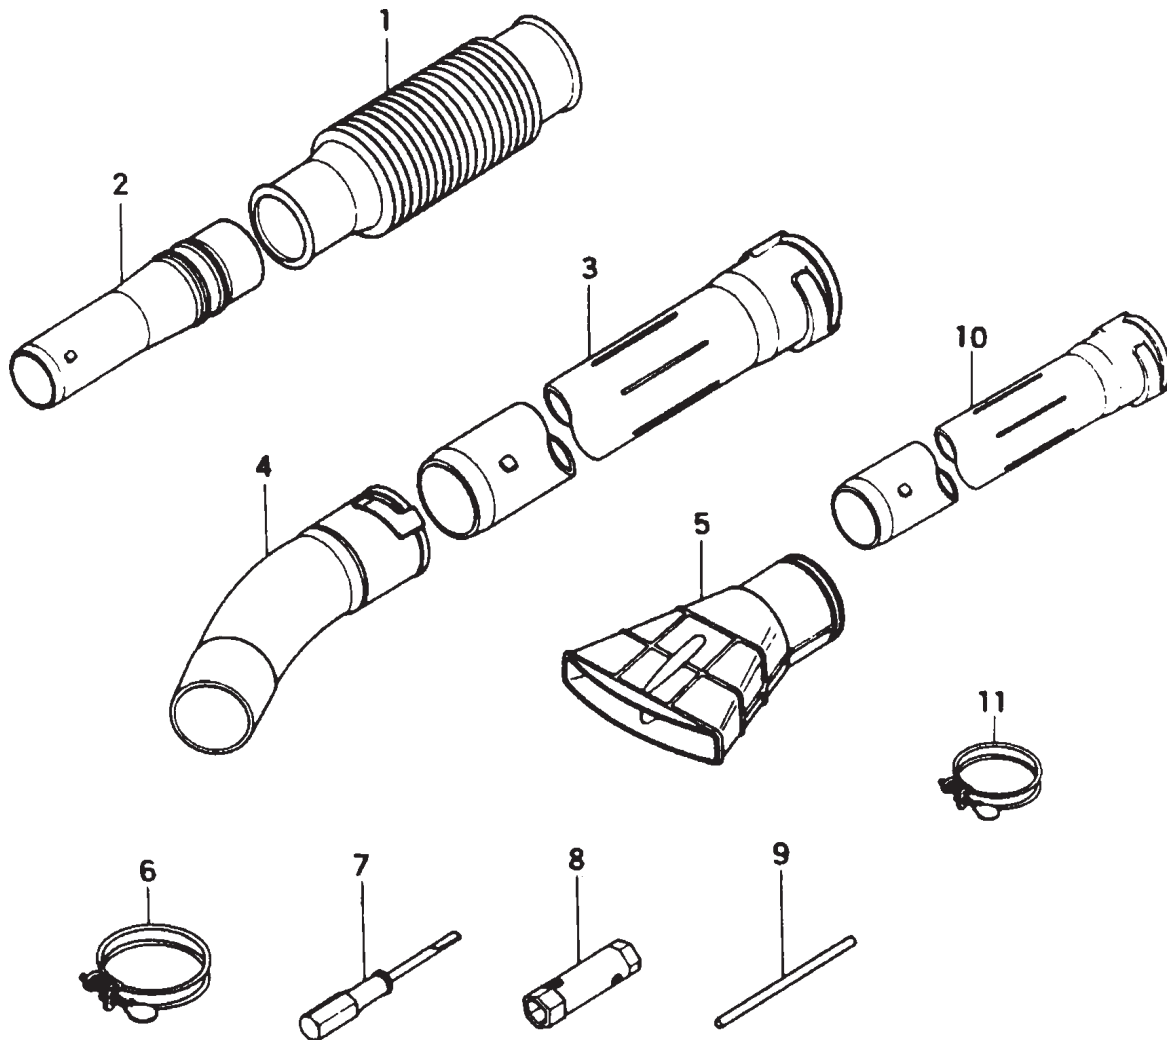

ITEM	PART NUMBER	DESCRIPTION	QTY	COMMENTS
6-01	10131310200	PIPE,FLEXIBLE	1	
6-02	10231310200	PIPE,SWIVEL	1	
6-03	10331310200	PIPE,STRAIGHT,LONG	1	
6-04	10431310200	PIPE,BENT	1	
6-05	27331310200	FAN HEAD	1	
6-06	11031310200	CLAMP,WIRE 92	1	
6-07	86420000210	SCREW DRIVER,STRAIGHT	1	
6-08	8262000080	SPANNER	1	
6-09	95120000200	HANDLE,8X120	1	
6-10	30531310200	PIPE,STRAIGHT,SHORT	1	
6-11	11131305200	CLAMP,WIRE 78	1