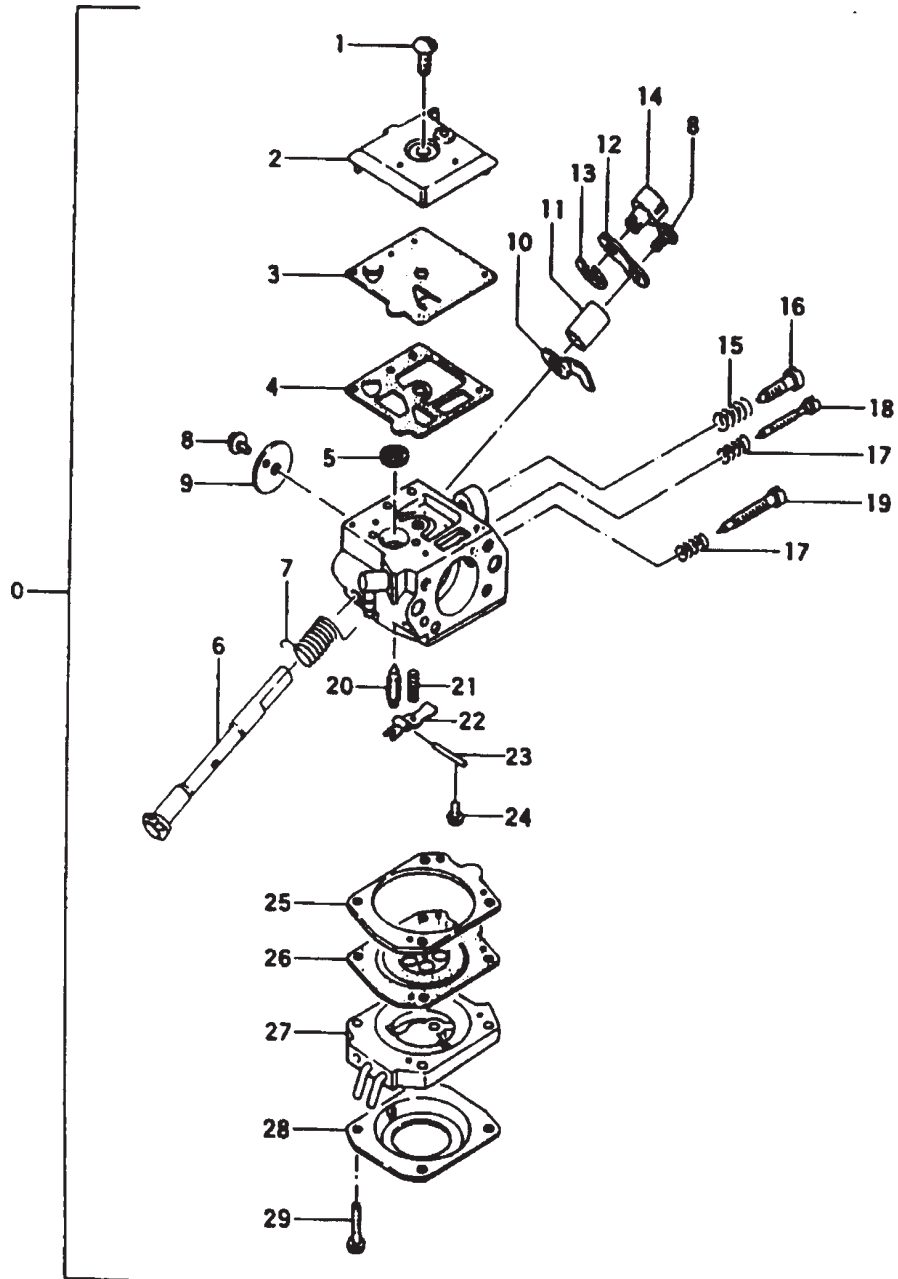

ITEM	PART NUMBER	DESCRIPTION	QTY	COMMENTS
4-00	45525037900	CARBURETOR,ASS'Y	1	
4-01	51425001200	SCREW,SET	1	
4-02	57525012200	BODY,PUMP	1	
4-03	57725012200	GASKET,PUMP	1	
4-04	57625012200	DIAPHRAGM,PUMP	1	
4-05	57825007200	SCREEN,INLET	1	
4-06	46425031800	SHAFT,THROTTLE	1	
4-07	48625035200	SPRING,THROTTLE	1	
4-08	46725003200	SCREW,SHUTTER	2	
4-09	48825001200	VALVE,THROTTLE	1	
4-10	55925012200	PLATE,STOP	1	
4-11	43725031200	SLEEVE	1	
4-12	49125035200	LEVER,THROTTLE	1	
4-13	48925008200	RING,STOP	1	
4-14	53925101200	SWIVEL	1	
4-15	46325032200	SPRING,IDLE ADJUST	1	
4-16	46225032200	SCREW,IDLE ADJUST	1	
4-17	62325032200	SPRING,ADJUST,HI/LOW	2	
4-18	46125035200	SCREW,IDLE ADJUST	1	
4-19	46025035200	SCREW,LOW ADJUST	1	
4-20	6032501220	NEEDLE VALVE	1	
4-21	47725012200	SPRING,VALVE	1	
4-22	47325012200	LEVER,CONTROL	1	
4-23	60525001200	PIN,HINGE	1	
4-24	54625001200	SCREW,SET,HINGE PIN	1	
4-25	47525032200	GASKET,DIAPHRAGM	1	
4-26	47425032800	DIAPHRAGM,METERING	1	
4-27	45425032800	PURGE,AIR	1	
4-28	47625032200	COVER,DIAPHRAGM	1	
4-29	54825012200	SCREW,SET	4	
4-29	54825016200	SCREW,SET	4