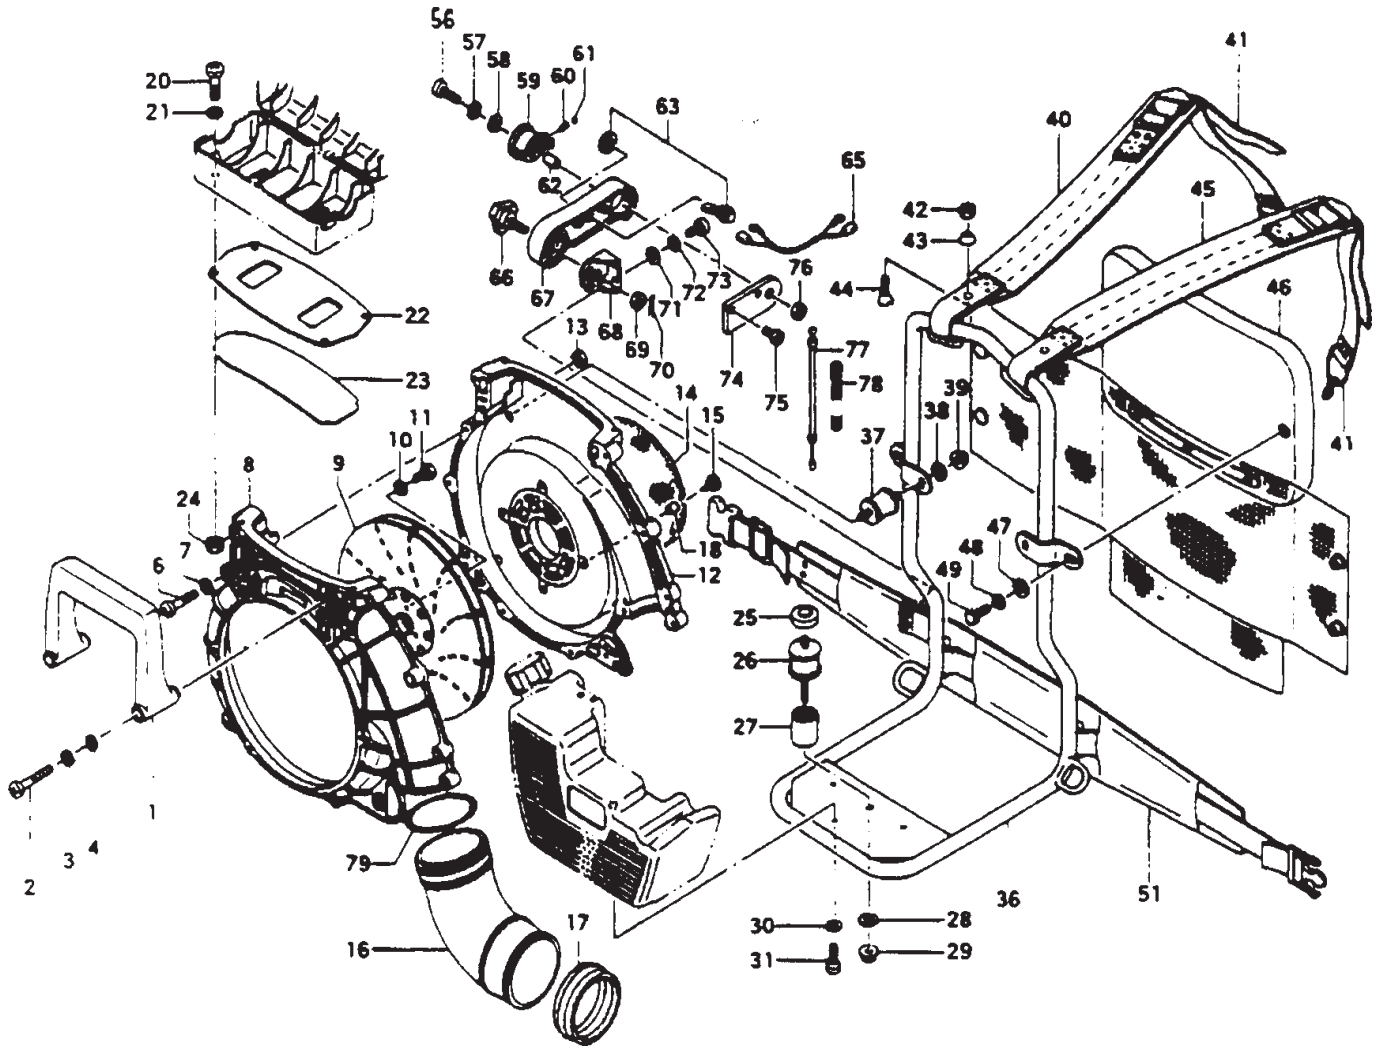

ITEM	PART NUMBER	DESCRIPTION	QTY	COMMENTS
2-59	19805015800	CLAMP,CORD	1	
2-61	43605015200	BASE,CLEANER	1	
2-62	20105015200	SEAL,DUST	1	
2-63	52305015801	ROD,CHOKE	1	
2-64	52805015201	VALVE,CHOKE	1	
2-65	7080501520	SHIM,CHOKE VALVE	1	
2-66	99200050011	WASHER,SMALL,5	1	
2-67	99210050012	WASHER,S,5	2	
2-68	99011050501	SCREW,5X50	2	
2-71	46605015801	BAND	1	
2-72	43705015200	TUBE,CLEANER	1	
2-73	43105015201	GASKET CLEANER	2	
2-74	42505015200	CORE,CLEANER	1	
2-75	44405015200	ELEMENT,CLEANER	1	
2-76	42333111201	BODY, CLEANER	1	
2-79	70605008801	MUFFLER	1	

ITEM	PART NUMBER	DESCRIPTION	QTY	COMMENTS
4-00	45525037900	CARBURETOR,ASS'Y	1	
4-01	51425001200	SCREW,SET	1	
4-02	57525012200	BODY,PUMP	1	
4-03	57725012200	GASKET,PUMP	1	
4-04	57625012200	DIAPHRAGM,PUMP	1	
4-05	57825007200	SCREEN,INLET	1	
4-06	46425031800	SHAFT,THROTTLE	1	
4-07	48625035200	SPRING,THROTTLE	1	
4-08	46725003200	SCREW,SHUTTER	2	
4-09	48825001200	VALVE,THROTTLE	1	
4-10	55925012200	PLATE,STOP	1	
4-11	43725031200	SLEEVE	1	
4-12	49125035200	LEVER,THROTTLE	1	
4-13	48925008200	RING,STOP	1	
4-14	53925101200	SWIVEL	1	
4-15	46325032200	SPRING,IDLE ADJUST	1	
4-16	46225032200	SCREW,IDLE ADJUST	1	
4-17	62325032200	SPRING,ADJUST,HI/LOW	2	
4-18	46125035200	SCREW,IDLE ADJUST	1	
4-19	46025035200	SCREW,LOW ADJUST	1	
4-20	6032501220	NEEDLE VALVE	1	
4-21	47725012200	SPRING,VALVE	1	
4-22	47325012200	LEVER,CONTROL	1	
4-23	60525001200	PIN,HINGE	1	
4-24	54625001200	SCREW,SET,HINGE PIN	1	
4-25	47525032200	GASKET,DIAPHRAGM	1	
4-26	47425032800	DIAPHRAGM,METERING	1	
4-27	45425032800	PURGE,AIR	1	
4-28	47625032200	COVER,DIAPHRAGM	1	
4-29	54825012200	SCREW,SET	4	
4-29	54825016200	SCREW,SET	4	