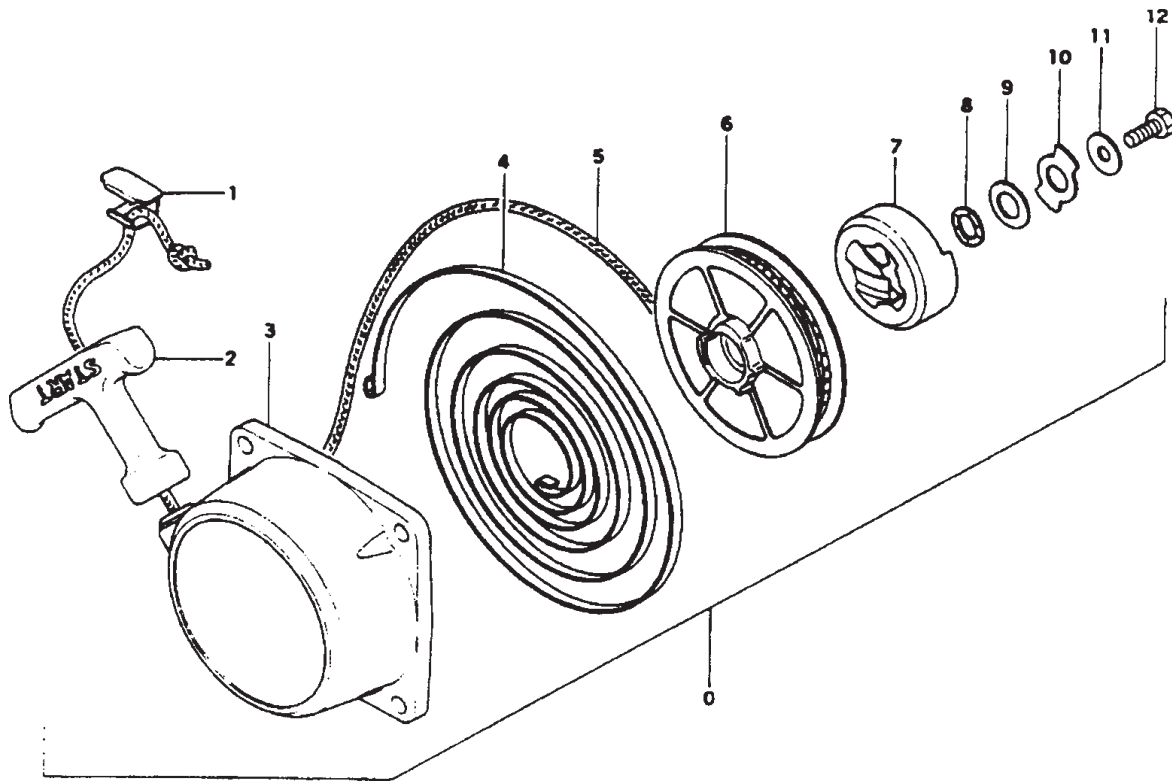

ITEM	PART NUMBER	DESCRIPTION	QTY	COMMENTS
3-00	76205015901	STARTER,RECOIL ASSY	1	
3-01	81506000200	METAL,STARTER HANDLE	1	
3-02	78504222020	HANDLE,STARTER	1	
3-03	77205015800	BODY,RECOIL STARTER	1	
3-04	77906000200	SPRING,RECOIL	1	
3-05	78305004200	ROPE,STARTER,3.8X1070	1	
3-06	76905015200	REEL,STARTER ROPE	1	
3-07	7880501521	STARTER,PAWL	1	
3-08	80105015200	WASHER,STARTER PULLEY	1	
3-09	99201080011	WASHER,8	1	
3-10	8370501521	FRICITION PLATE	1	
3-11	82205015200	SHIM,STARTER PULLEY	1	
3-12	8390501520	BOLT SET	1