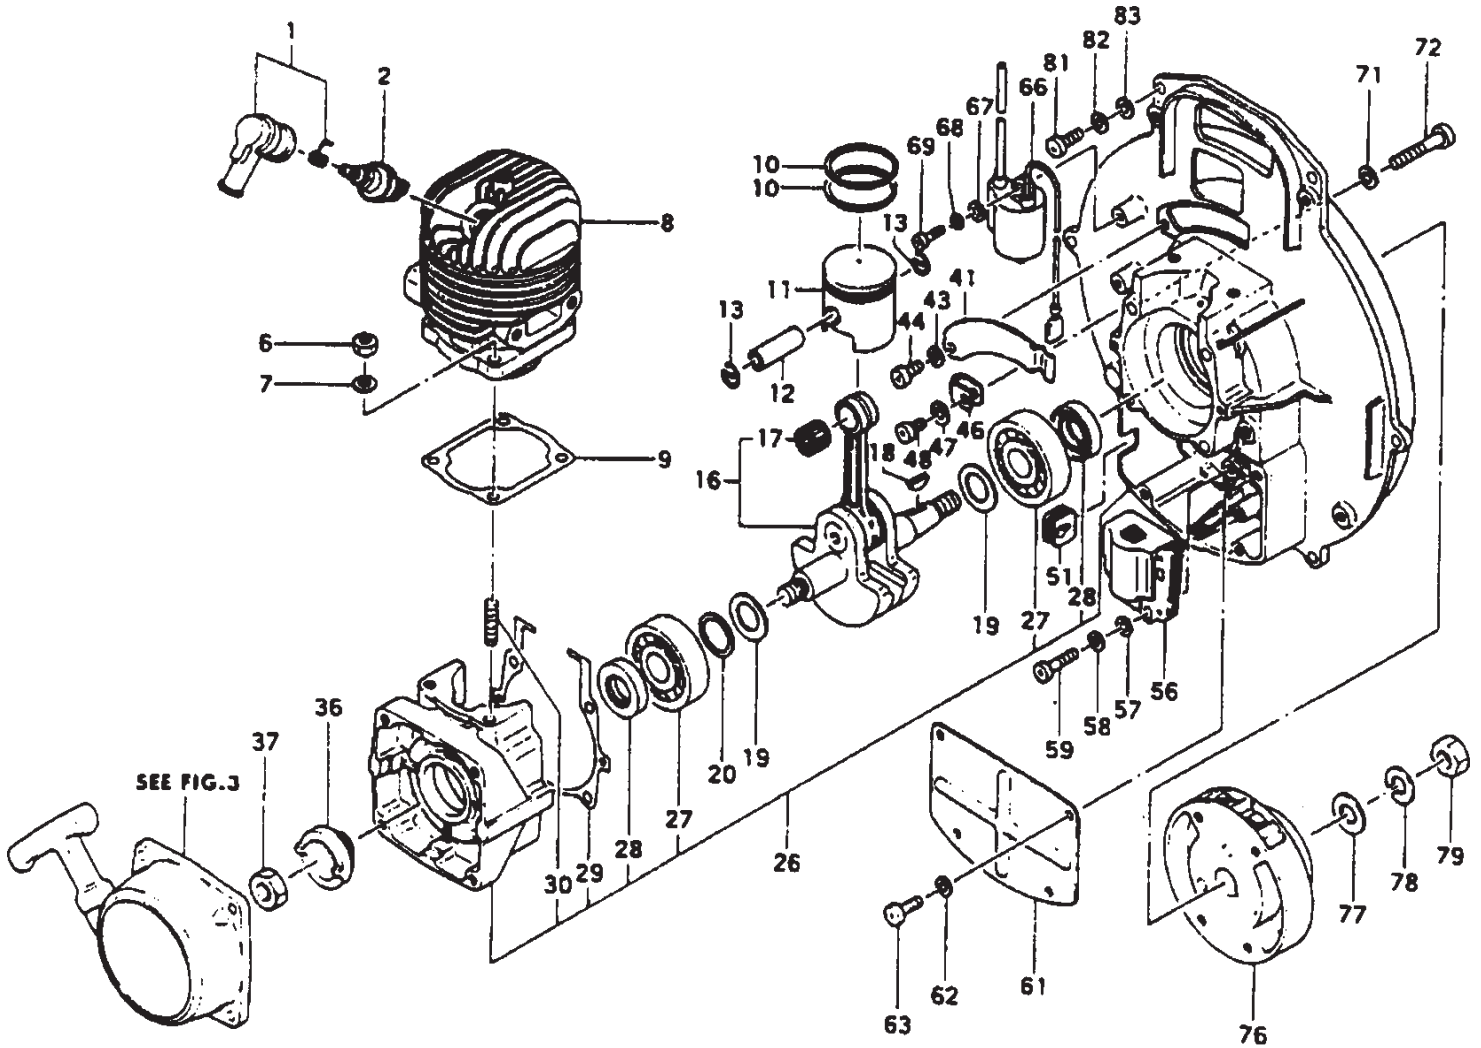

ITEM	PART NUMBER	DESCRIPTION	QTY	COMMENTS
1-01	15711666900	CAP, SPARK PLUG ASS'Y	1	
1-02	01802233200	PLUG, SPARK	1	~J129280
1-02	0181160021	PLUG, SPARK	1	L174976~
1-06	99101060011	NUT, 6	4	
1-07	99210060012	S. WASHER 6	4	
1-08	00205015201	CYLINDER	1	
1-09	01702100202	GASKET, CYLINDER	1	
1-10	04105000200	RING, PISTON	2	
1-11	03105004810	PISTON	1	
1-12	0370100020	PIN, PISTON	1	
1-13	03905004200	CIRCLIP, PISTON PIN	2	
1-16	04605004831	CRANKSHAFT	1	
1-17	99962101004	BEARING, NEEDLE, F1010B	1	
1-18	06802000200	KEY, WOODRUFF, 3X13X5	1	
1-19	07010700200	WASHER, CRANKSHAFT	2	
1-20	07111109200	SHIM, 17.7X23X.05	V	
1-20	07111109210	SHIM, 17.7X23X.10	V	
1-20	07111109220	SHIM, 17.7X23X.15	V	
1-20	07111109230	SHIM, 17.7X23X.20	V	
1-20	07111109240	SHIM, 17.7X23X.30	V	
1-26	07205015902	CRANKCASE, ASS'Y	1	
1-27	99961630307	BEARING	2	~G095400
1-27	99961630399	BEARING, BALL	2	G095401~
1-28	99966173000	SEAL, OIL, #17307	2	
1-29	09005004211	GASKET, CRANKCASE	1	
1-30	10002000200	BOLT, STUD 6X24	4	
1-36	79805015200	PULLEY, STARTER	1	
1-37	99111100013	NUT, 10	1	
1-41	66505004201	PLATE, CASE	1	
1-43	99210050012	S. WASHER 5	1	
1-44	99011050101	SCREW 5X10	1	
1-46	19800701201	CLAMP, CORD	1	
1-47	99201050011	WASHER 5	1	
1-48	99011050101	SCREW 5X10	1	
1-51	2030604A202	GROMMET	1	
1-56	1622151980	EXCITER	1	
1-57	99200050011	SMALL WASHER 5	2	
1-58	99210050012	S. WASHER 5	2	
1-59	99011050221	SCREW, 5X22	2	
1-61	19505015201	COVER, COIL	1	
1-62	99210050012	S. WASHER 5	4	
1-63	99011050101	SCREW, 5X10	4	
1-66	16721519802	COIL, IGNITION	1	