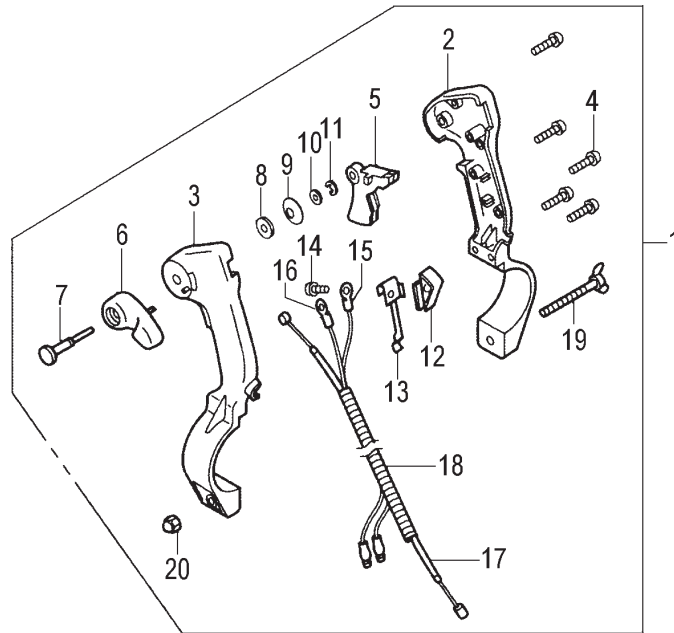

THROTTLE LEVER - TBL-7800R • FIGURE 6

ITEM	PART NUMBER	DESCRIPTION	QTY	COMMENTS
6-1	8713190690	THROTTLE LEVER ASSY,R	1	
6-2	2483190620	GRIP,R	1	
6-3	2623190680	GRIP,L	1	
6-4	8063190620	SCREW,A,4x14	5	
6-5	2633190620	THROTTLE LEVER	1	
6-6	2493190620	LEVER	1	
6-7	3393190620	SHAFT,LEVER	1	
6-8	2403190620	WASHER	1	
6-9	8443190620	SPECIAL WASHER	1	
6-10	2403190520	WASHER	1	
6-11	99354006002	RING,STOP	1	
6-12	1621600520	SWITCH,STOP	1	
6-13	2621600520	SPRING,STOP SWITCH	1	
6-14	8073190620	SCREW,B,4x10	1	
6-15	1731600580	CORD	1	
6-16	1741600580	CORD	1	
6-17	8853190680	WIRE,THROTTLE	1	
6-18	1640709400	TUBE,7x940	1	
6-19	4653190620	BOLT,WING	1	
6-20	99153060013	NUT,CAP	1	
6-21	2293190620	CLAMP	1