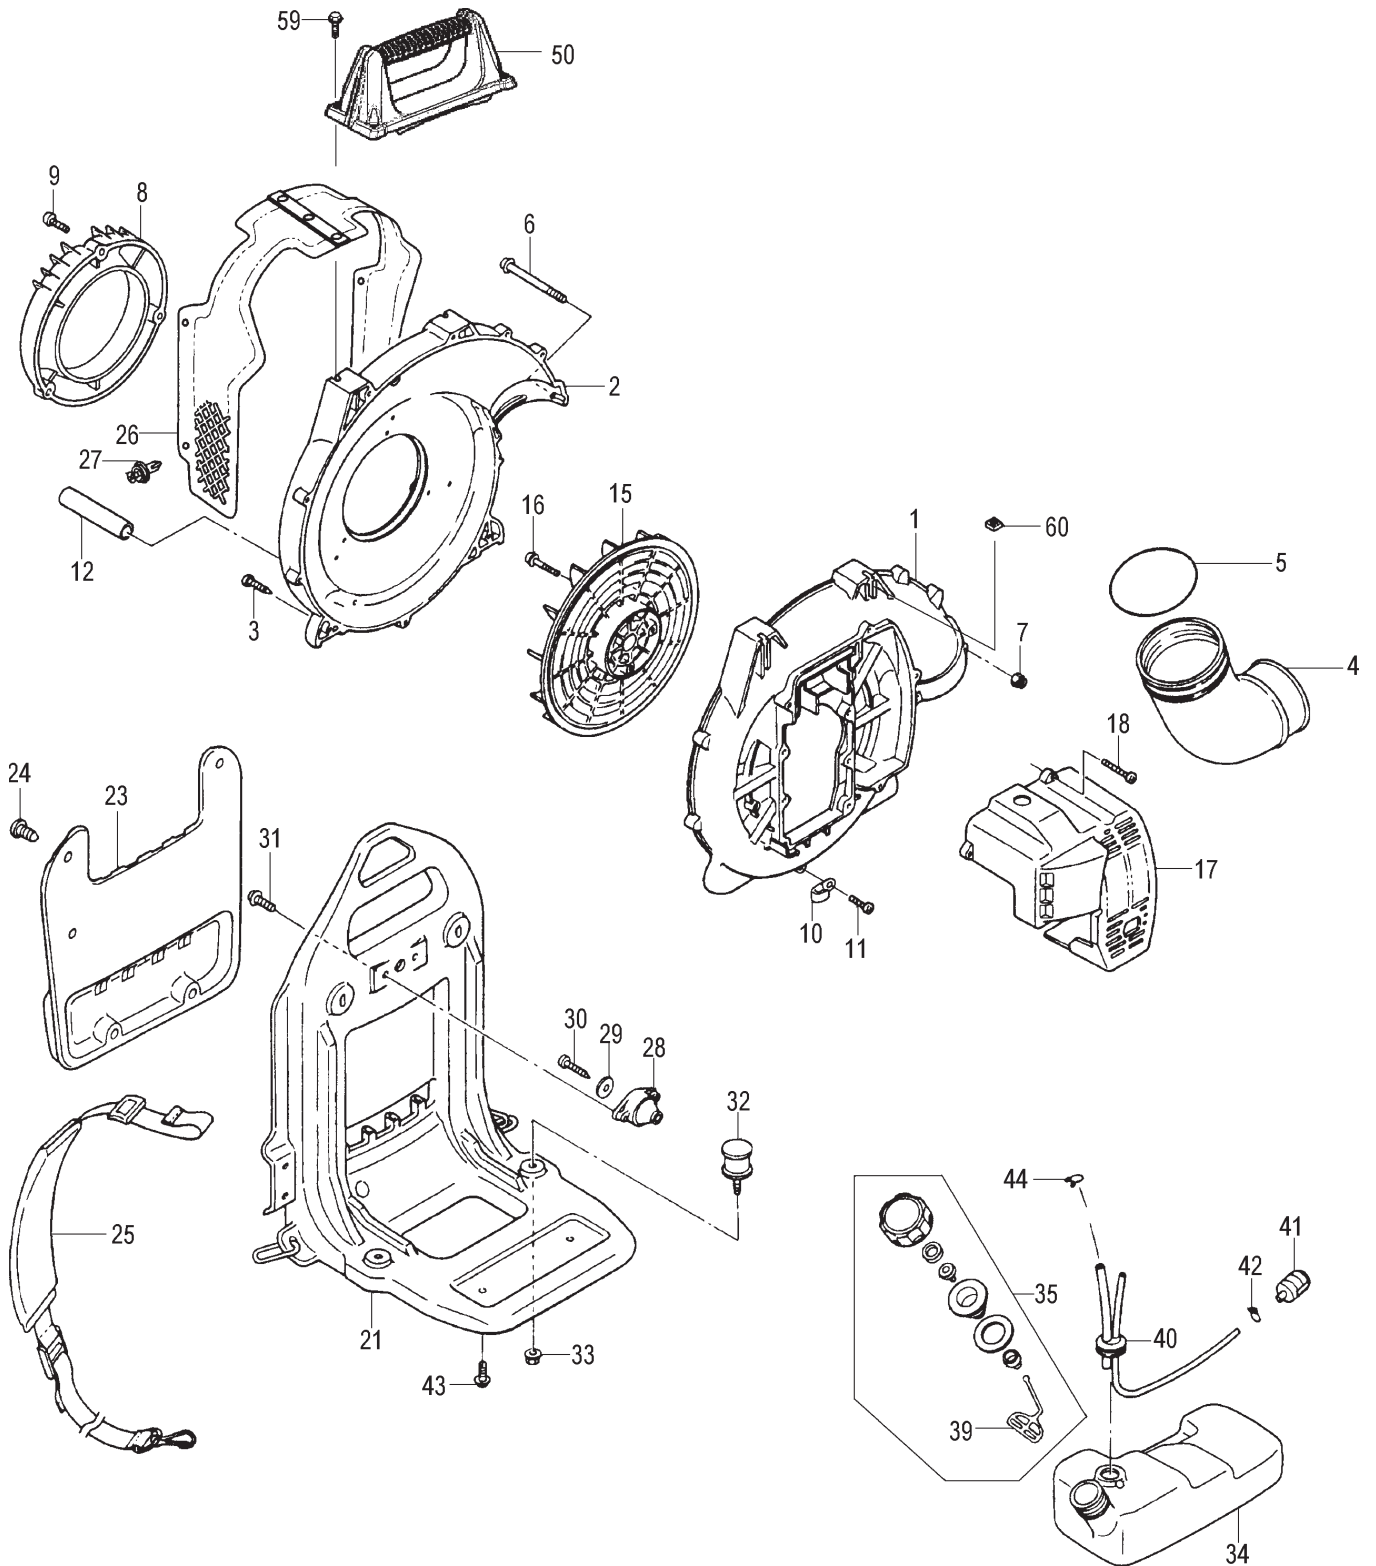

ITEM	PART NUMBER	DESCRIPTION	QTY	COMMENTS
4-1	0103190580	FAN CASE,E	1	
4-2	0113190580	FAN CASE S	1	
4-3	8143190520	SCREW,I,5x25	9	
4-4	2703190520	PIPE,ELBOW	1	
4-5	99967095010	O-RING,G-95	1	
4-6	1371600520	BOLT,FAN CASE,LONG	2	
4-7	99178050010	NUT,LOCK 5	2	
4-8	0543190580	COVER,INTAKE	1	
4-9	8143190520	SCREW,I,5x25	3	
4-10	1983190580	CLAMP,CORD	1	
4-11	8153190520	SCREW,J,5x14	1	
4-12	2833190520	TUBE	1	
4-15	1273190580	FAN	1	
4-16	8163190520	SCREW,K,6x35	1	
4-17	7381600520	COVER,MUFFLER	1	
4-18	8143190520	SCREW,I,5x25	4	
4-21	0203190590	FRAME	1	
4-23	0213190520	CUSHION	1	
4-24	0463190520	CLIP,CUSHION	6	
4-25	0223190520	STRAP,SHOULDER	2	
4-26	0503190580	COVER,DUST	1	
4-27	0253190590	SCREW,DUST COVER	4	
4-28	0303190580	CUSHION	1	
4-29	0273190520	WASHER	1	
4-30	8173190520	SCREW,L,5x40	1	
4-31	8253190520	SCREW,M,5x16	2	
4-32	0313190580	CUSHION	2	
4-33	0323190520	NUT,FRAME,M6	2	
4-34	5911600580	TANK,FUEL	1	
4-35	5951600590	CAP,TANK	1	
4-39	6261600520	CHAIN,TANK CAP	1	
4-40	2231600590	PIPE,FUEL	1	
4-41	6751600590	FILTER,FUEL	1	
4-42	6801600520	CLIP	1	
4-43	6063190520	BOLT,TANK	2	
4-44	6803190520	CLIP	1	
4-50	5903190520	HANDLE,CARRYING	1	
4-59	8263190520	SCREW,N,5x20	4	
4-60	2823190520	NUT,HANDLE,M5	4