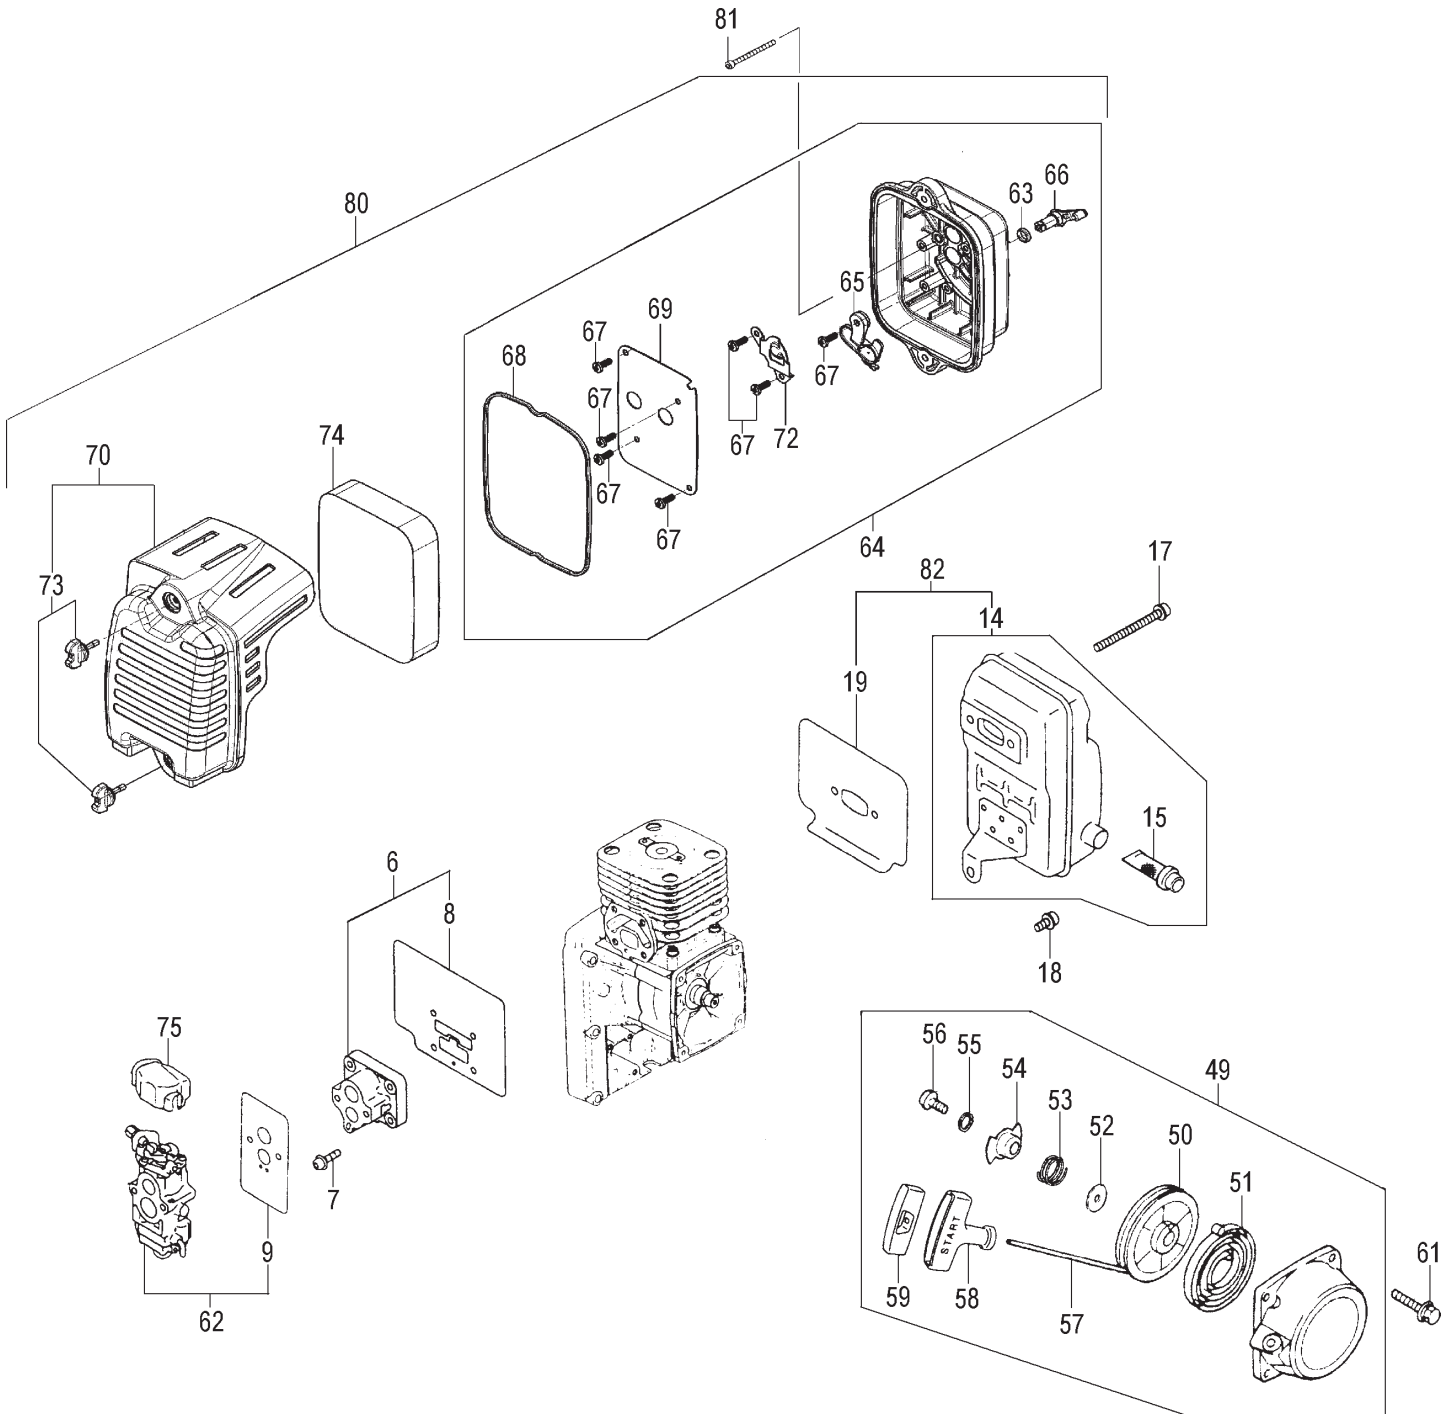

www.tanakapowerequipment.com

custsvc@nikko-tanaka-usa.com

CYLINDER, PISTON, CRANKSHAFT & IGNITION • FIGURE 1

ITEM	PART NUMBER	DESCRIPTION	QTY	COMMENTS
1-1	0011600590	CYLINDER SET	1	Includes gasket
1-2	0171600520	GASKET,CYLINDER	1	
1-3	0261600520	BOLT,CYLINDER	4	
1-4	0161600520	COVER,CYLINDER	1	
1-5	8063190520	SCREW,A,5x8	2	
1-10	0501600520	COVER,PORT S	1	
1-11	0511600520	COVER,PORT F	1	
1-12	8083190520	SCREW,C,4x16	4	
1-13	0521600520	GASKET,PORT COVER	2	
1-20	0721600590	CRANKCASE ASSY	1	
1-21	0901600520	GASKET,CRANKCASE	1	
1-22	8013190520	BEARING,BALL,6302C828	2	
1-23	99966162775	SEAL,OIL,16278	1	
1-24	99966164275	SEAL,OIL,16428	1	
1-25	99351042002	RING,STOP,C42	2	
1-26	8103190520	SCREW,E,5x30	4	
1-27	1951600520	COVER,COIL	1	
1-28	8083190520	SCREW,C,4x16	1	
1-29	8113190520	SCREW,F,6x45	6	
1-30	0301600590	PISTON SET	1	
1-31	0411600520	RING,PISTON	2	
1-32	0371600520	PIN,PISTON	1	
1-33	0391600520	CIRCLIP	2	
1-34	8003190520	BEARING,NEEDLE	1	
1-35	0361600520	COLLAR,PISTON PIN	2	
1-36	0461600580	CRANKSHAFT	1	
1-38	0661600520	NUT,FLYWHEEL,M10	1	
1-39	0681600520	KEY,WOODRUFF	1	
1-40	1551600580	FLYWHEEL ASSY	1	
1-41	1531600590	COIL,IGNITION	1	
1-42	1571600590	CAP,SPARK PLUG	1	
1-44	2501600520	TUBE	1	
1-45	2021600520	GROMMET	1	
1-46	8083190520	SCREW,C,4x16	2	
1-47	1781600580	CORD,STOP	1	
1-48	0181600520	PLUG,SPARK	1	
1-60	7981600590	PULLEY,STARTER ASSY	1	