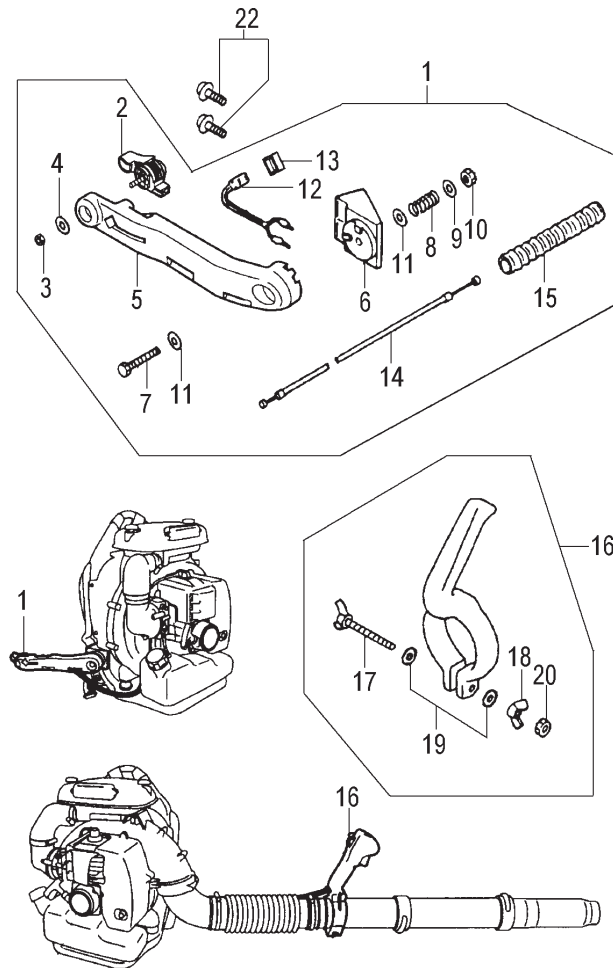

THROTTLE LEVER - TBL-7800 • FIGURE 5

ITEM	PART NUMBER	DESCRIPTION	QTY	COMMENTS
5-1	8713190590	THROTTLE LEVER ASSY,L	1	
5-2	2633190590	LEVER,THROTTLE	1	
5-3	99178050010	NUT,LOCK 5	1	
5-4	99201050011	WASHER,5	1	
5-5	2503190520	ARM,THROTTLE LEVER	1	
5-6	0403190580	BRACKET,THROTTLE LEVER	1	
5-7	7933190520	BOLT	1	
5-8	8921600520	SPRING	1	
5-9	8443190520	SPECIAL WASHER A	1	
5-10	0293190520	NUT,FLANGE,M6	1	
5-11	99201080011	WASHER,8	2	
5-12	1701600580	BUTTON,STOP	1	
5-13	2661600520	COVER,STOP BUTTON	1	
5-14	8853190580	WIRE,THROTTLE	1	
5-15	1640703000	TUBE,7x300	1	
5-16	2483190590	GRIP ASSY	1	
5-17	4651600520	BOLT,WING	1	
5-18	99161060012	NUT,WING,6	1	
5-19	2403190520	WASHER	2	
5-20	99153060013	NUT,CAP	1	
5-22	8253190520	SCREW,M,5x16	2