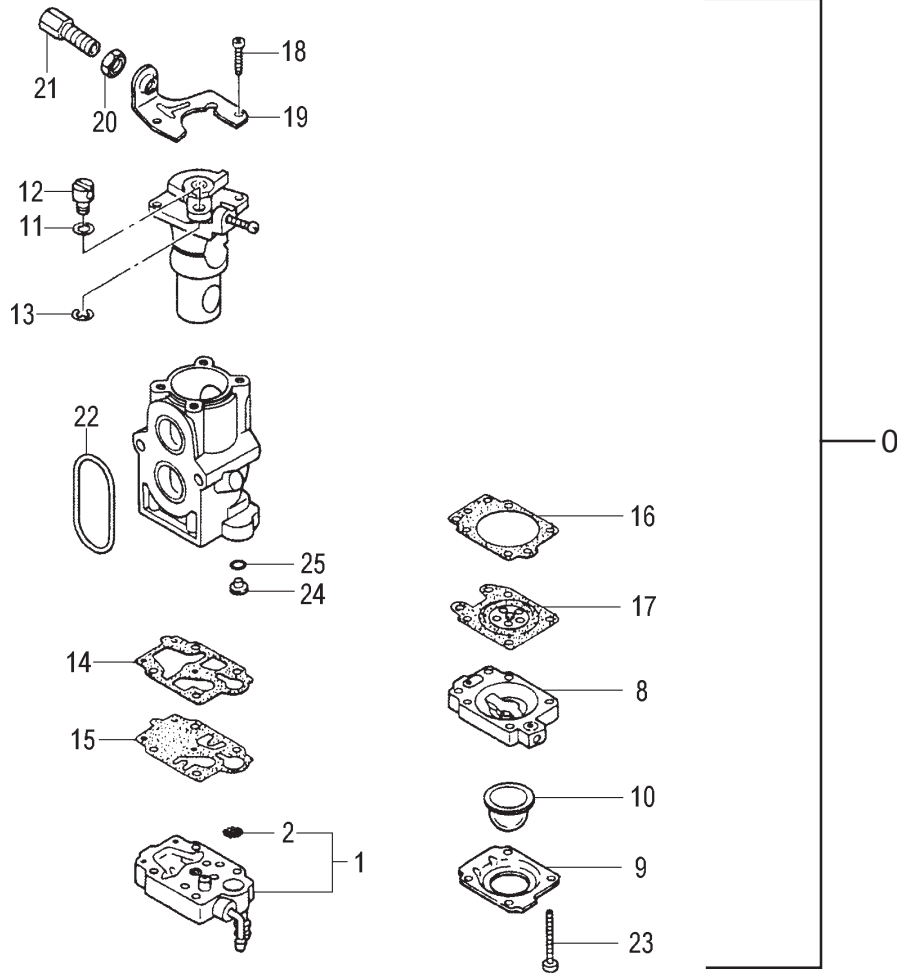

ITEM	PART NUMBER	DESCRIPTION	QTY	COMMENTS
3-0	4551600590	CARBURETOR SET	1	Includes gasket
3-1	5752529290	BODY,PUMP	1	
3-2	57825007200	SCREEN,INLET	1	
3-8	4422515180	PUMP,PRIMING	1	
3-9	4762515120	COVER,DIAPHRAGM	1	
3-10	44725108200	BULB,PRIMING	1	
3-11	5492516520	WASHER,THRUST	1	
3-12	53925120200	SWIVEL	1	
3-13	48925100200	RING,STOP	1	
3-14	~ ~ ~	GASKET,PUMP	1	
3-15	~ ~ ~	DIAPHRAGM,PUMP	1	~ Included in P/N 40335 Carb Kit (not available individually)
3-16	~ ~ ~	GASKET,DIAPHRAGM	1	
3-17	~ ~ ~	DIAPHRAGM,METERING	1	
3-18	51425100200	SCREW,THROTTLE SET	2	
3-19	54425164200	STAY,ADJUST,CABLE	1	
3-20	99101060013	NUT,6	1	
3-21	61425137200	ADJUSTER,CABLE	1	
3-22	4311600520	GASKET,CLEANER	1	
3-23	5482515120	SCREW,SET	4	
3-24	5992000W58	JET,MAIN,#58	1	
3-25	55025100200	O-RING	1