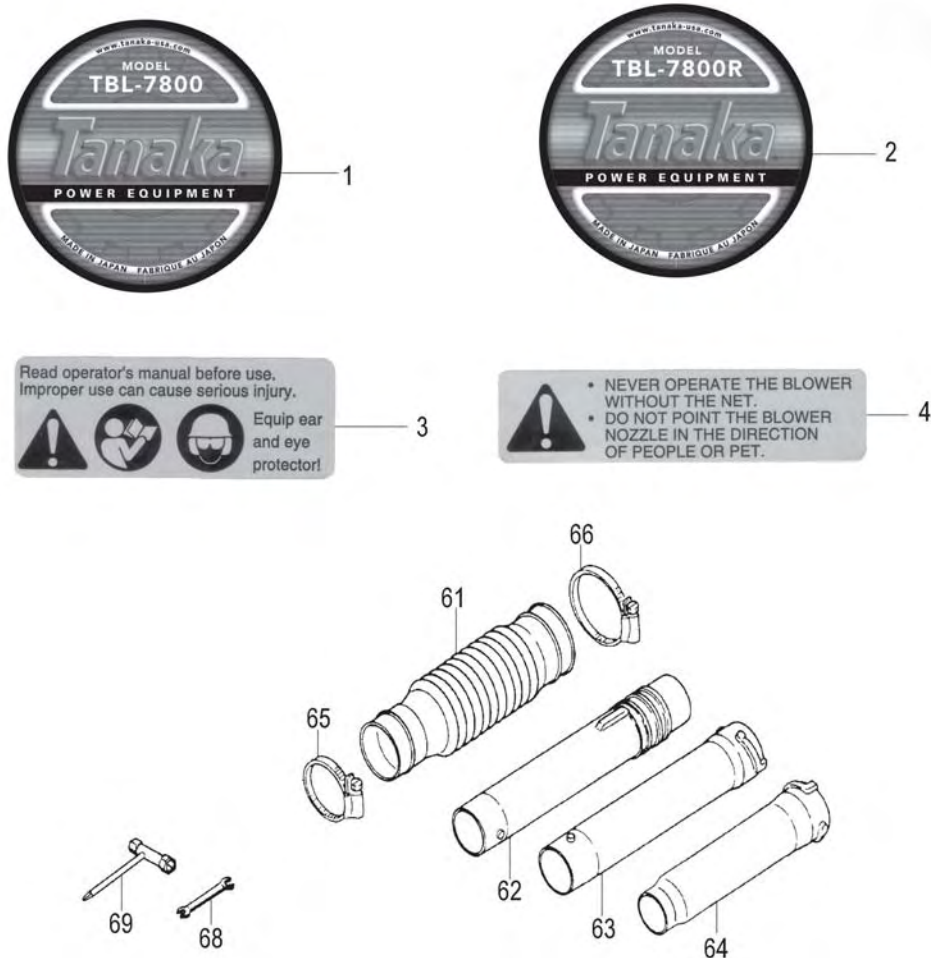

THROTTLE LEVER - TBL-7800 • FIGURE 5

ITEM	PART NUMBER	DESCRIPTION	QTY	COMMENTS
5-1	8713190590	THROTTLE LEVER ASSY,L	1	
5-2	2633190590	LEVER,THROTTLE	1	
5-3	99178050010	NUT,LOCK 5	1	
5-4	99201050011	WASHER,5	1	
5-5	2503190520	ARM,THROTTLE LEVER	1	
5-6	0403190580	BRACKET,THROTTLE LEVER	1	
5-7	7933190520	BOLT	1	
5-8	8921600520	SPRING	1	
5-9	8443190520	SPECIAL WASHER A	1	
5-10	0293190520	NUT,FLANGE,M6	1	
5-11	99201080011	WASHER,8	2	
5-12	1701600580	BUTTON,STOP	1	
5-13	2661600520	COVER,STOP BUTTON	1	
5-14	8853190580	WIRE,THROTTLE	1	
5-15	1640703000	TUBE,7x300	1	
5-16	2483190590	GRIP ASSY	1	
5-17	4651600520	BOLT,WING	1	
5-18	99161060012	NUT,WING,6	1	
5-19	2403190520	WASHER	2	
5-20	99153060013	NUT,CAP	1	
5-22	8253190520	SCREW,M,5x16	2	

THROTTLE LEVER - TBL-7800R • FIGURE 6

ITEM	PART NUMBER	DESCRIPTION	QTY	COMMENTS
6-1	8713190690	THROTTLE LEVER ASSY,R	1	
6-2	2483190620	GRIP,R	1	
6-3	2623190680	GRIP,L	1	
6-4	8063190620	SCREW,A,4x14	5	
6-5	2633190620	THROTTLE LEVER	1	
6-6	2493190620	LEVER	1	
6-7	3393190620	SHAFT,LEVER	1	
6-8	2403190620	WASHER	1	
6-9	8443190620	SPECIAL WASHER	1	
6-10	2403190520	WASHER	1	
6-11	99354006002	RING,STOP	1	
6-12	1621600520	SWITCH,STOP	1	
6-13	2621600520	SPRING,STOP SWITCH	1	
6-14	8073190620	SCREW,B,4x10	1	
6-15	1731600580	CORD	1	
6-16	1741600580	CORD	1	
6-17	8853190680	WIRE,THROTTLE	1	
6-18	1640709400	TUBE,7x940	1	
6-19	4653190620	BOLT,WING	1	
6-20	99153060013	NUT,CAP	1	
6-21	2293190620	CLAMP	1	

ITEM	PART NUMBER	DESCRIPTION	QTY	COMMENTS
7-1	9063190520	DECAL,TBL-7800	1	
7-2	9063190620	DECAL,TBL-7800R	1	
7-3	9193190520	DECAL,CAUTION A	1	
7-4	9203190520	DECAL,CAUTION B	1	
7-61	1013190520	PIPE,FLEXIBLE	1	
7-62	1023190520	PIPE,SWIVEL	1	
7-63	1033190520	PIPE,STRAIGHT	1	
7-64	3053190520	PIPE,STRAIGHT	1	
7-65	1003190520	BAND,PIPE	1	
7-66	2673190520	BAND,PIPE	1	
7-68	8543190520	SPANNER,8x10	1	
7-69	8533190520	WRENCH,19x16	1	