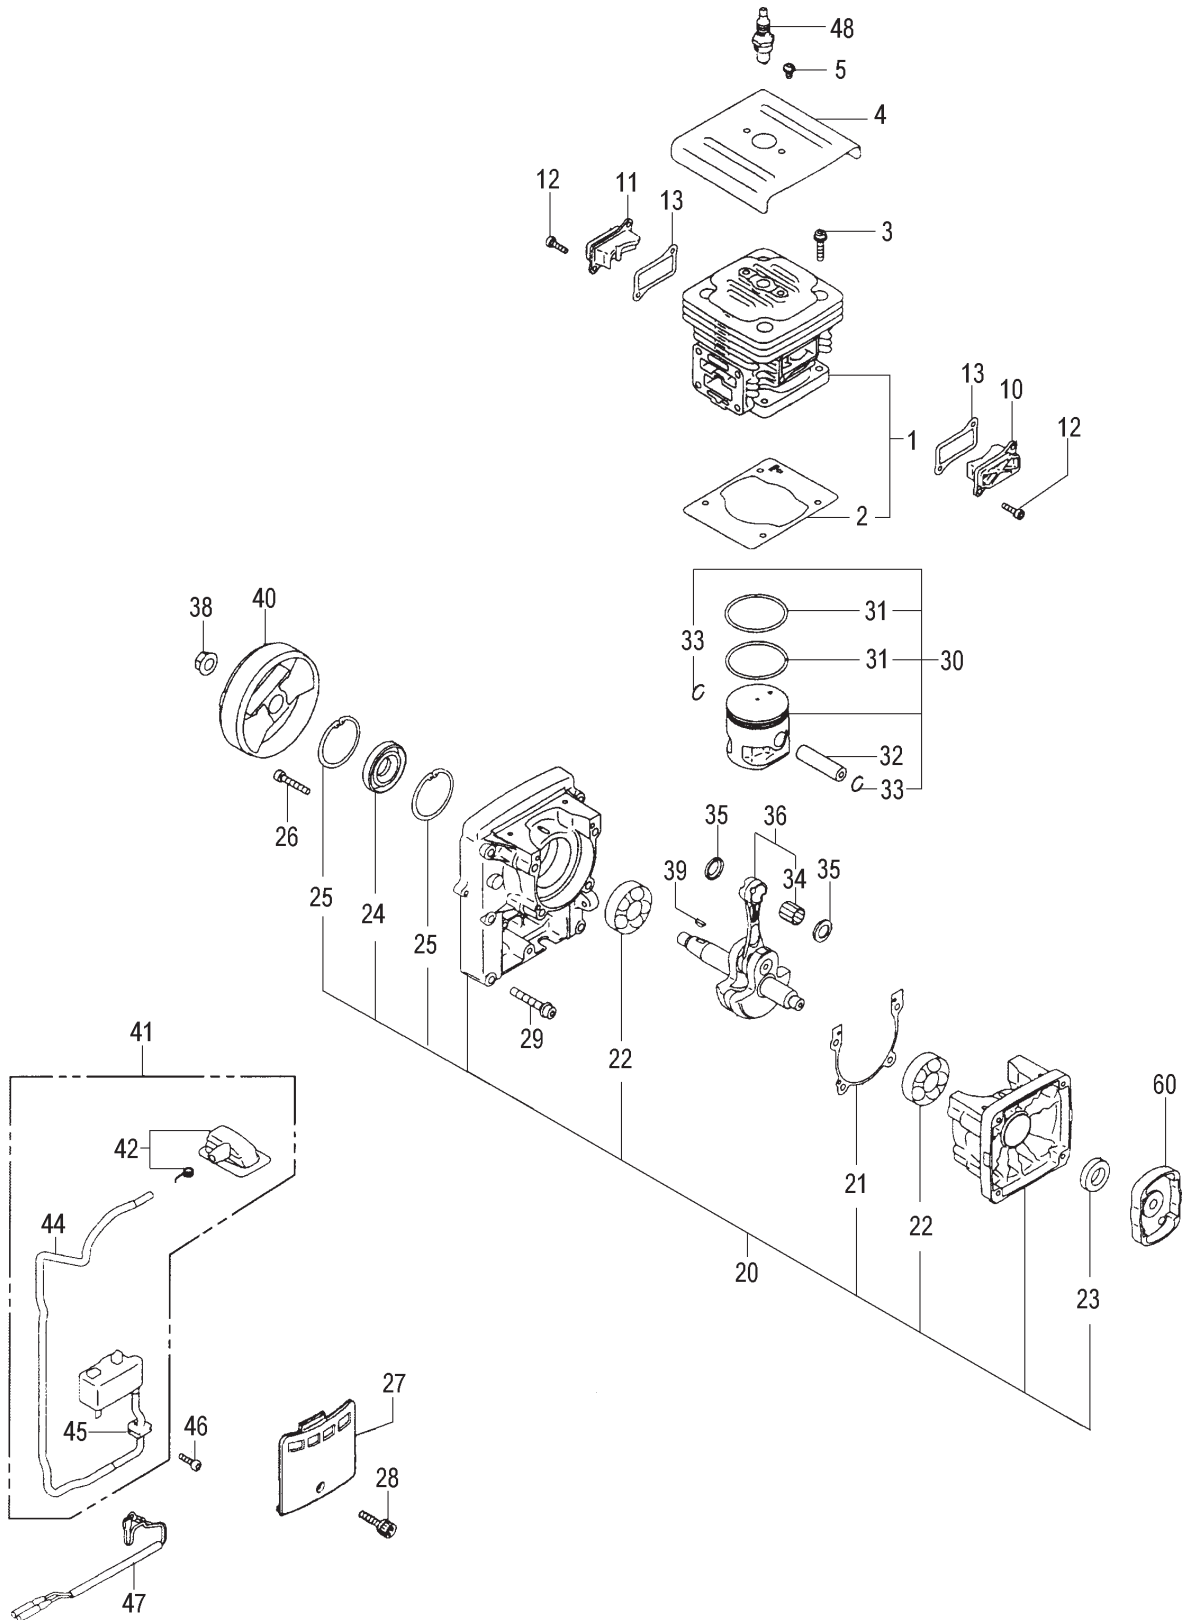

www.tanakapowerequipment.com

custsvc@nikko-tanaka-usa.com

CYLINDER, PISTON, CRANKSHAFT & IGNITION • FIGURE 1

ITEM	PART NUMBER	DESCRIPTION	QTY	COMMENTS
1-1	0011600590	CYLINDER SET	1	Includes gasket
1-2	0171600520	GASKET,CYLINDER	1	
1-3	0261600520	BOLT,CYLINDER	4	
1-4	0161600520	COVER,CYLINDER	1	
1-5	8063190520	SCREW,A,5x8	2	
1-10	0501600520	COVER,PORT S	1	
1-11	0511600520	COVER,PORT F	1	
1-12	8083190520	SCREW,C,4x16	4	
1-13	0521600520	GASKET,PORT COVER	2	
1-20	0721600590	CRANKCASE ASSY	1	
1-21	0901600520	GASKET,CRANKCASE	1	
1-22	8013190520	BEARING,BALL,6302C828	2	
1-23	99966162775	SEAL,OIL,16278	1	
1-24	99966164275	SEAL,OIL,16428	1	
1-25	99351042002	RING,STOP,C42	2	
1-26	8103190520	SCREW,E,5x30	4	
1-27	1951600520	COVER,COIL	1	
1-28	8083190520	SCREW,C,4x16	1	
1-29	8113190520	SCREW,F,6x45	6	
1-30	0301600590	PISTON SET	1	
1-31	0411600520	RING,PISTON	2	
1-32	0371600520	PIN,PISTON	1	
1-33	0391600520	CIRCLIP	2	
1-34	8003190520	BEARING,NEEDLE	1	
1-35	0361600520	COLLAR,PISTON PIN	2	
1-36	0461600580	CRANKSHAFT	1	
1-38	0661600520	NUT,FLYWHEEL,M10	1	
1-39	0681600520	KEY,WOODRUFF	1	
1-40	1551600580	FLYWHEEL ASSY	1	
1-41	1531600590	COIL,IGNITION	1	
1-42	1571600590	CAP,SPARK PLUG	1	
1-44	2501600520	TUBE	1	
1-45	2021600520	GROMMET	1	
1-46	8083190520	SCREW,C,4x16	2	
1-47	1781600580	CORD,STOP	1	
1-48	0181600520	PLUG,SPARK	1	
1-60	7981600590	PULLEY,STARTER ASSY	1	