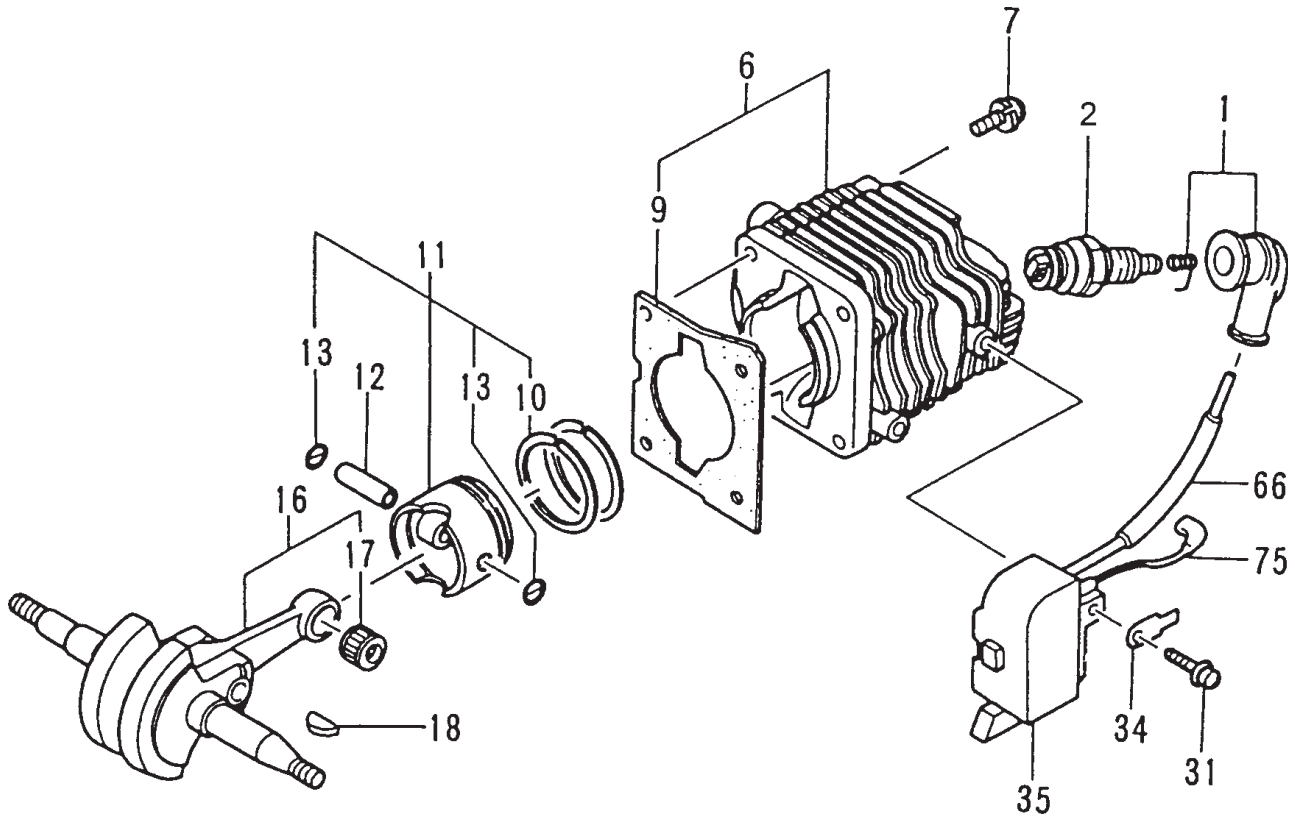

www.tanakapowerequipment.com

custsvc@nikko-tanaka-usa.com

ITEM	PART NUMBER	DESCRIPTION	QTY	COMMENTS
1-1	15711666900	CAP, SPARK PLUG	1	
1-2	01801805200	PLUG, SPARK	1	
1-6	0010174090	CYLINDER SET	1	~U016860
1-6	0010174091	CYLINDER SET	1	U016861~
1-7	99461050164	BOLT, HEX, 5X16, S	4	
1-9	0170174020	GASKET, CYLINDER	1	
1-10	04101730200	RING, PISTON	2	
1-11	0300174090	PISTON SET	1	~U016860
1-11	0300174190	PISTON SET	1	U016861~
1-12	03701400200	PIN, PISTON	1	
1-13	03900000201	CIRCLIP, PISTON PIN	2	
1-16	0460174080	CRANKSHAFT	1	
1-17	99962091325	BEARING, NEEDLE, F-910	1	
1-18	06810100200	KEY, WOODRUFF, 3X13X4.5	1	
1-31	99416040186	SCREW, WS, 4X18	2	
1-34	20501700200	TAB, TERMINAL	1	
1-35	1672152980	COIL, IGNITION	1	~U016860
1-35	1672154080	COIL, IGNITION	1	U016861~
1-66	75532050200	TUBE, CORD	1	
1-75	1780174080	CORD, STOP	1	

ITEM	PART NUMBER	DESCRIPTION	QTY	COMMENTS
3-51	5603290090	CASE,ENGINE	1	
3-52	56204060200	VALVE,AIR VENT,B	1	
3-54	6450175090	AIR VENT VALVE SET	1	
3-57	99463050204	BOLT,HEX 5X20	4	
3-71	16201570900	SWITCH,STOP,ASS'Y	1	
3-72	18301300200	NAME PLATE,SWITCH	1	
3-73	27401710800	CORD,EARTH	1	
3-80	0523290021	GROMMET,A	1	

ITEM	PART NUMBER	DESCRIPTION	QTY	COMMENTS
10-8	99416050141	SCREW,5X14/WS	2	
10-11	0973290020	COVER,OIL PUMP	1	
10-12	51532710200	PIPE,OIL,B	1	
10-13	0843290020	GEAR,SCREW	1	
10-14	56701700201	SPONGE,AIR VENT	1	
10-15	1443290290	PUMP,OIL	1	
10-16	48832710210	GROMMET	1	
10-17	50132710210	ADJUSTER,OIL PUMP	1	
10-18	99967006000	O-RING,P-6	1	
10-19	0883277A91	SET,OIL PUMP	1	
10-20	99967006000	O-RING,P-6	1	
10-36	99072050144	SCREW,TAPPING,5X14	1	
10-38	70007105020	PIPE,VINYL	1	
10-39	12532710200	CATCHER,CHAIN	1	
10-42	99075045144	SCREW, TAPPING,4X14	2	