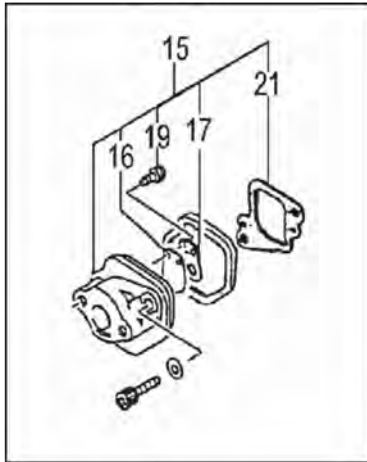

Units after serial number
C110351~

ITEM	PART NUMBER	DESCRIPTION	QTY	COMMENTS
4-1	3800631A200	BOLT,CLEANER COVER	1	
4-2	0513290091	SET,CLEANER COVER	1	
4-3	4460174020	FILTER,AIR-FOAM	1	Q211237~
4-4	4200174080	ELEMENT,CLEANER	1	
4-5	99414050451	SCREW,5X45/S	2	
4-7	99201050011	WASHER,5	1	~R138860
4-7	99200050011	WASHER,SMALL,5	1	R138861~
4-8	70832350200	SHIM,5.2X8X.80	2	~R138860
4-9	7003291820	VALVE,CHOKE,4.0	1	
4-10	4553290091	CARBURETOR SET	1	~U016860
4-10	4553290G91	CARBURETOR SET	1	U016861~
4-11	4020174020	GASKET,CARBURETOR	1	
4-12	99461050204	BOLT,HEX,HOLE,5X20,S	2	
4-14	99200050011	WASHER,SMALL,5	2	
4-15	4040174091	SET,INSULATOR	1	~C110350
4-15	4040174G90	SET,INSULATOR	1	C110351~
4-16	39401700200	VALVE,REED	1	~C110350
4-16	3940174G20	VALVE,REED	1	C110351~
4-17	3950173020	HOLDER,REED VALVE	1	~C110350
4-17	3950174G20	HOLDER,REED VALVE	1	C110351~
4-19	99015030121	SCREW,3X12	2	
4-20	40901700200	RUBBER,CARB INSULATOR	1	
4-21	4030174021	GASKET,INLET MANIFOLD	1	~C110350
4-21	4030174G20	GASKET, INLET MANIFOLD	1	C110351~
4-36	99075045144	SCREW, TAPPING,4X14	3	
4-39	1523290J21	COVER,CLEANER B	1	
4-45	1290173020	COVER,SEAL	1	
4-46	1913297020	GROMMET,IDLE	1	Z116001~