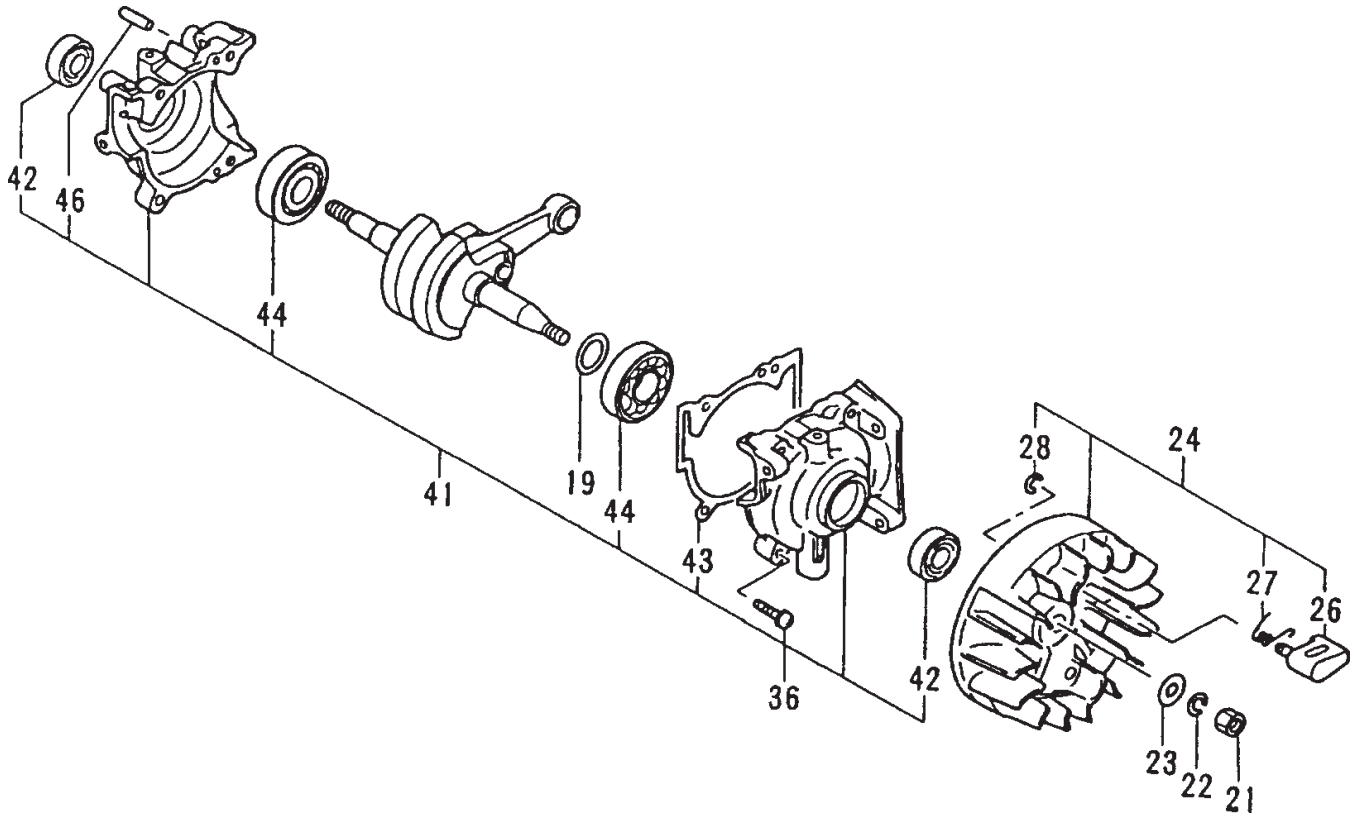

www.tanakapowerequipment.com

custsvc@nikko-tanaka-usa.com

ITEM	PART NUMBER	DESCRIPTION	QTY	COMMENTS
1-1	15711666900	CAP, SPARK PLUG	1	
1-2	01801805200	PLUG, SPARK	1	
1-6	0010174090	CYLINDER SET	1	~U016860
1-6	0010174091	CYLINDER SET	1	U016861~
1-7	99461050164	BOLT, HEX, 5X16, S	4	
1-9	0170174020	GASKET, CYLINDER	1	
1-10	04101730200	RING, PISTON	2	
1-11	0300174090	PISTON SET	1	~U016860
1-11	0300174190	PISTON SET	1	U016861~
1-12	03701400200	PIN, PISTON	1	
1-13	03900000201	CIRCLIP, PISTON PIN	2	
1-16	0460174080	CRANKSHAFT	1	
1-17	99962091325	BEARING, NEEDLE, F-910	1	
1-18	06810100200	KEY, WOODRUFF, 3X13X4.5	1	
1-31	99416040186	SCREW, WS, 4X18	2	
1-34	20501700200	TAB, TERMINAL	1	
1-35	1672152980	COIL, IGNITION	1	~U016860
1-35	1672154080	COIL, IGNITION	1	U016861~
1-66	75532050200	TUBE, CORD	1	
1-75	1780174080	CORD, STOP	1	

ITEM	PART NUMBER	DESCRIPTION	QTY	COMMENTS
3-51	5603290090	CASE,ENGINE	1	
3-52	56204060200	VALVE,AIR VENT,B	1	
3-54	6450175090	AIR VENT VALVE SET	1	
3-57	99463050204	BOLT,HEX 5X20	4	
3-71	16201570900	SWITCH,STOP,ASS'Y	1	
3-72	18301300200	NAME PLATE,SWITCH	1	
3-73	27401710800	CORD,EARTH	1	
3-80	0523290021	GROMMET,A	1	

ITEM	PART NUMBER	DESCRIPTION	QTY	COMMENTS
10-8	99416050141	SCREW,5X14/WS	2	
10-11	0973290020	COVER,OIL PUMP	1	
10-12	51532710200	PIPE,OIL,B	1	
10-13	0843290020	GEAR,SCREW	1	
10-14	56701700201	SPONGE,AIR VENT	1	
10-15	1443290290	PUMP,OIL	1	
10-16	48832710210	GROMMET	1	
10-17	50132710210	ADJUSTER,OIL PUMP	1	
10-18	99967006000	O-RING,P-6	1	
10-19	0883277A91	SET,OIL PUMP	1	
10-20	99967006000	O-RING,P-6	1	
10-36	99072050144	SCREW,TAPPING,5X14	1	
10-38	70007105020	PIPE,VINYL	1	
10-39	12532710200	CATCHER,CHAIN	1	
10-42	99075045144	SCREW, TAPPING,4X14	2	