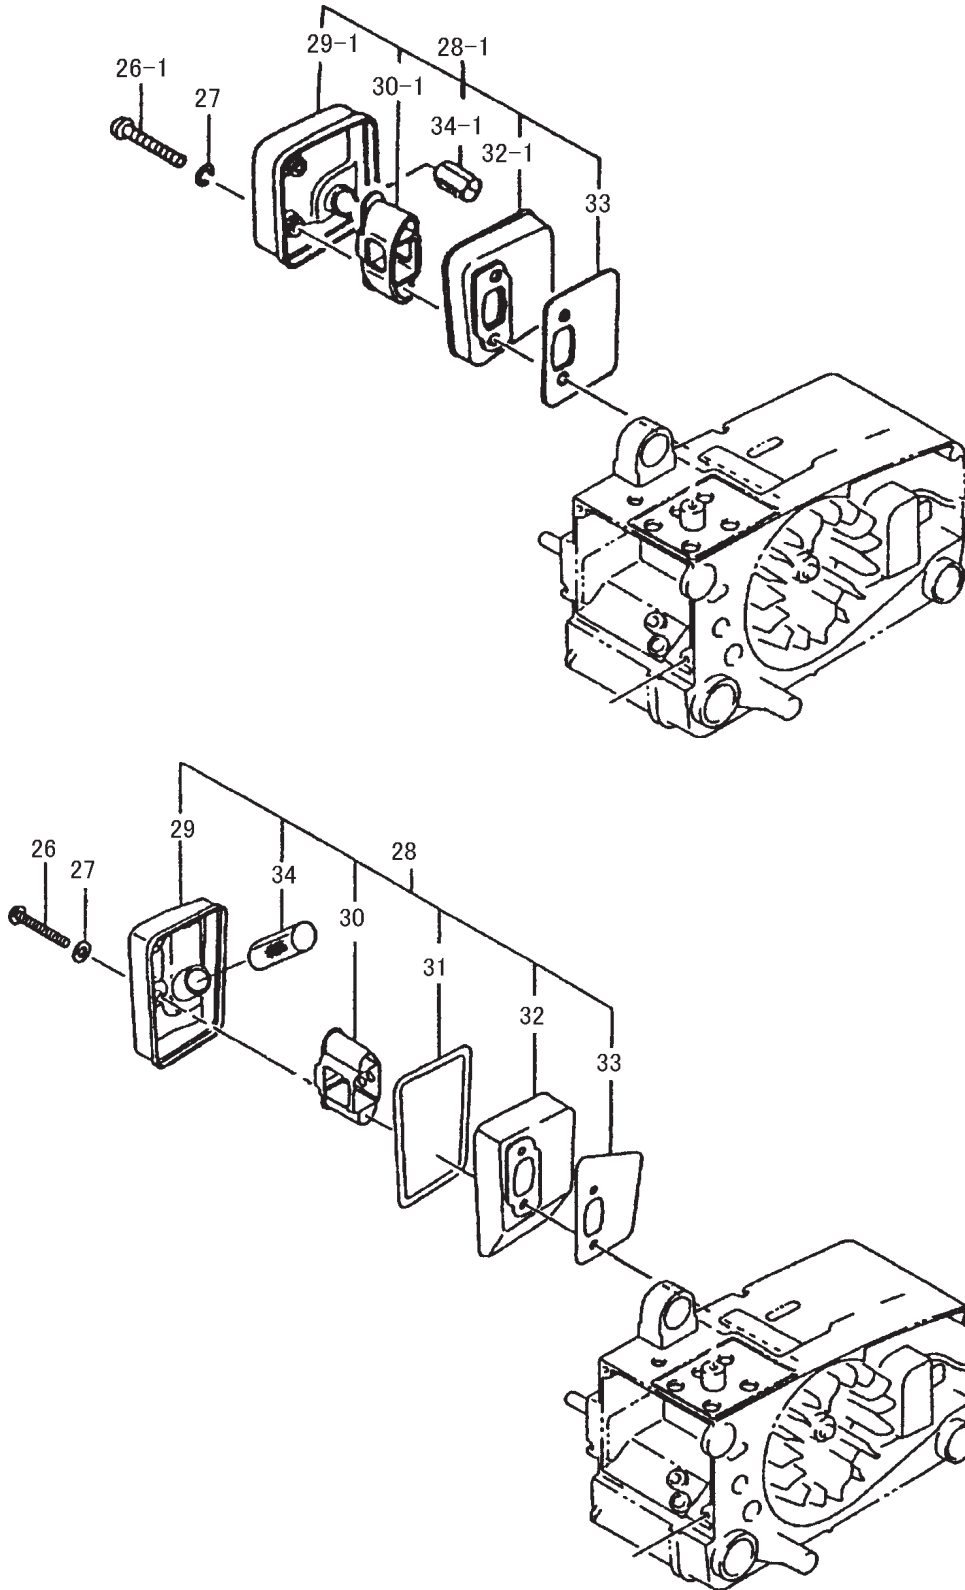

ITEM	PART NUMBER	DESCRIPTION	QTY	COMMENTS
5-26-1	99011050351	SCREW,5X35	2	~U016860
5-26	99011050401	SCREW,5X40	2	U016861~
5-27	99201050011	WASHER,5	2	
5-28-1	7040171090	SET,MUFFLER	1	~U016860
5-28	7040174291	MUFFLER SET	1	U016861~
5-29-1	71701712800	BODY,MUFFLER,B	1	~U016860
5-29	7170174080	BODY,MUFFLER,B	1	U016861~
5-30-1	72401700200	METAL,MUFFLER FITTING	1	~U016860
5-30	7240174220	MUFFLER METAL	1	U016861~
5-31	7390170920	GASKET,MUFFLER	1	U016861~
5-32-1	71601700800	BODY,MUFFLER A	1	~U016860
5-32	7160170980	BODY,MUFFLER A	1	U016861~
5-33	73701700200	GASKET,MUFFLER	1	
5-34-1	73201710200	ARRESTER,SPARK	1	~U016860
5-34	7320174020	ARRESTER,SPARK	1	U016861~