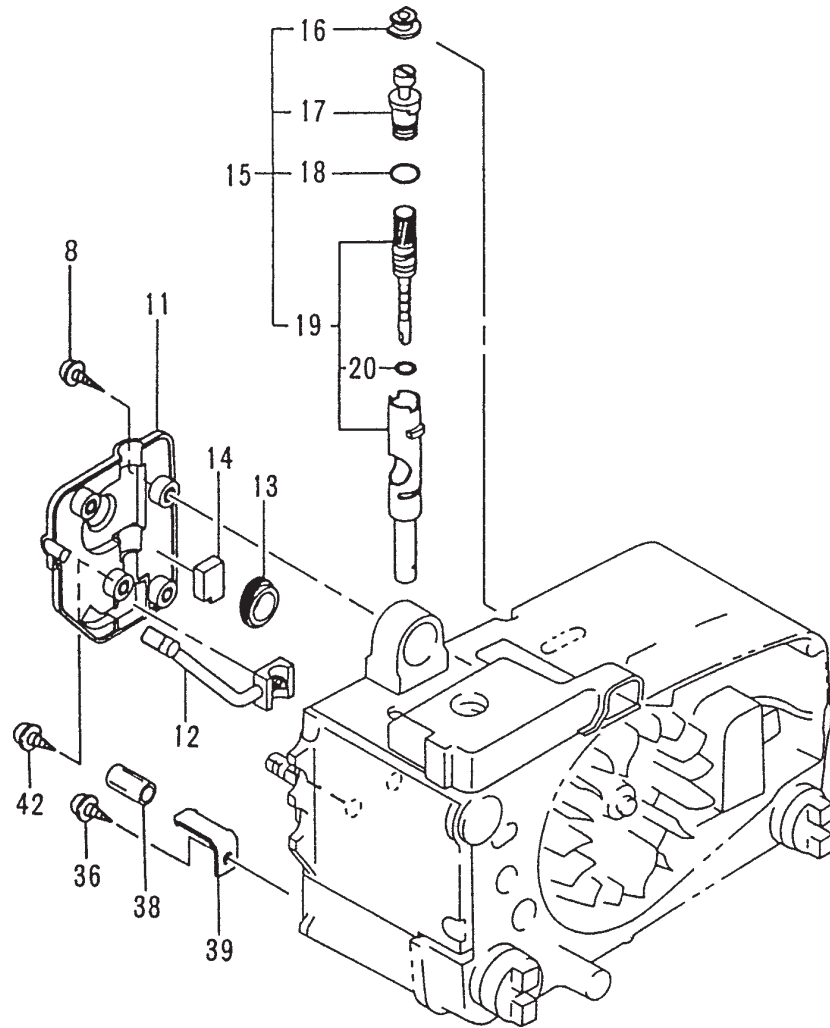

Units Prior to Serial
Number U016860

ITEM	PART NUMBER	DESCRIPTION	QTY	COMMENTS
8-0	4553290091	CARBURETOR SET	1	~U016860 Includes gasket
8-2	57825007200	SCREEN,INLET	1	
8-3	57525028200	BODY,PUMP	1	
8-4	51425001200	SCREW,SET	1	
8-5	~ ~ ~	GASKET,PUMP	1	~ Included in 650.25001.910 Carb Kit
8-6	~ ~ ~	DIAPHRAGM,PUMP	1	(not available individually)
8-7	46125027200	SCREW,LOW ADJUST	1	
8-8	62325032200	SPRING,ADJUST,HI/LOW	1	
8-9	47325001200	HINGE,VALVE	1	
8-10	54625001200	SCREW,SET,HINGE PIN	1	
8-11	47725013200	SPRING,VALVE	1	
8-12	60525001200	PIN,HINGE	1	
8-13	47625004200	COVER,DIAPHRAGM	1	
8-14	~ ~ ~	DIAPHRAGM,METERING	1	
8-15	~ ~ ~	GASKET,DIAPHRAGM	1	
8-16	60325001200	VALVE,NEEDLE	1	
8-21	46325006200	SPRING,IDLE ADJUST	1	
8-22	46225016200	SCREW,IDLE ADJUST	1	
8-23	46025027200	SCREW,HIGH ADJUST	1	
8-24	48525040200	SPRING,ADJUST,HIGH	1	
8-25	54825012200	SCREW,SET	4	

ITEM	PART NUMBER	DESCRIPTION	QTY	COMMENTS
10-8	99416050141	SCREW,5X14/WS	2	
10-11	0973290020	COVER,OIL PUMP	1	
10-12	51532710200	PIPE,OIL,B	1	
10-13	0843290020	GEAR,SCREW	1	
10-14	56701700201	SPONGE,AIR VENT	1	
10-15	1443290290	PUMP,OIL	1	
10-16	48832710210	GROMMET	1	
10-17	50132710210	ADJUSTER,OIL PUMP	1	
10-18	99967006000	O-RING,P-6	1	
10-19	0883277A91	SET,OIL PUMP	1	
10-20	99967006000	O-RING,P-6	1	
10-36	99072050144	SCREW,TAPPING,5X14	1	
10-38	70007105020	PIPE,VINYL	1	
10-39	12532710200	CATCHER,CHAIN	1	
10-42	99075045144	SCREW, TAPPING,4X14	2	