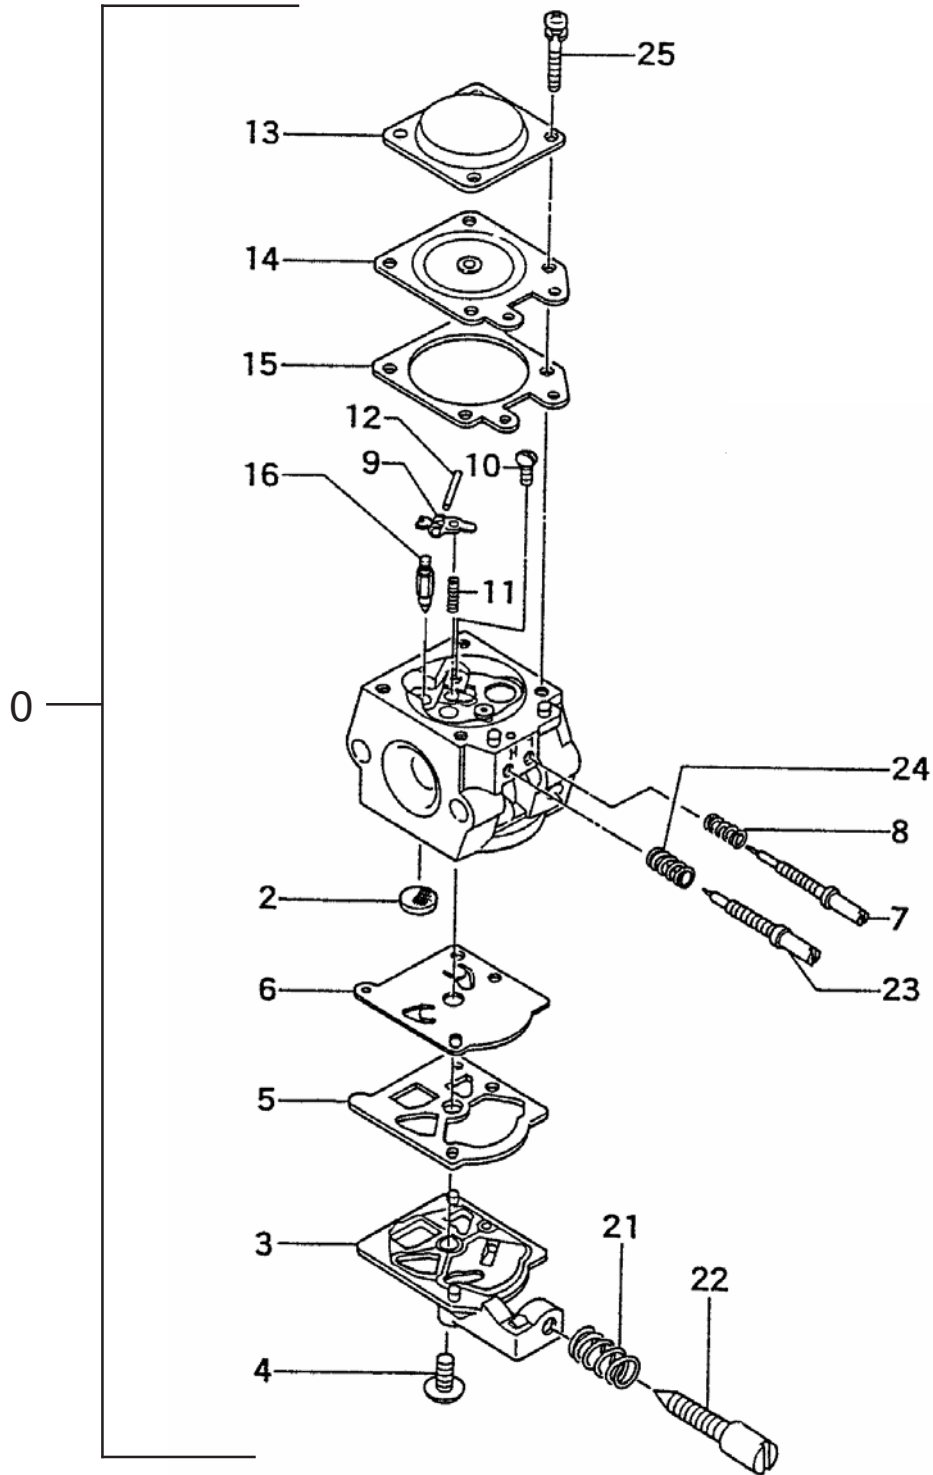

Units Prior to Serial
Number U016860

ITEM	PART NUMBER	DESCRIPTION	QTY	COMMENTS
8-0	4553290091	CARBURETOR SET	1	~U016860 Includes gasket
8-2	57825007200	SCREEN,INLET	1	
8-3	57525028200	BODY,PUMP	1	
8-4	51425001200	SCREW,SET	1	
8-5	~ ~ ~	GASKET,PUMP	1	~ Included in 650.25001.910 Carb Kit
8-6	~ ~ ~	DIAPHRAGM,PUMP	1	(not available individually)
8-7	46125027200	SCREW,LOW ADJUST	1	
8-8	62325032200	SPRING,ADJUST,HI/LOW	1	
8-9	47325001200	HINGE,VALVE	1	
8-10	54625001200	SCREW,SET,HINGE PIN	1	
8-11	47725013200	SPRING,VALVE	1	
8-12	60525001200	PIN,HINGE	1	
8-13	47625004200	COVER,DIAPHRAGM	1	
8-14	~ ~ ~	DIAPHRAGM,METERING	1	
8-15	~ ~ ~	GASKET,DIAPHRAGM	1	
8-16	60325001200	VALVE,NEEDLE	1	
8-21	46325006200	SPRING,IDLE ADJUST	1	
8-22	46225016200	SCREW,IDLE ADJUST	1	
8-23	46025027200	SCREW,HIGH ADJUST	1	
8-24	48525040200	SPRING,ADJUST,HIGH	1	
8-25	54825012200	SCREW,SET	4