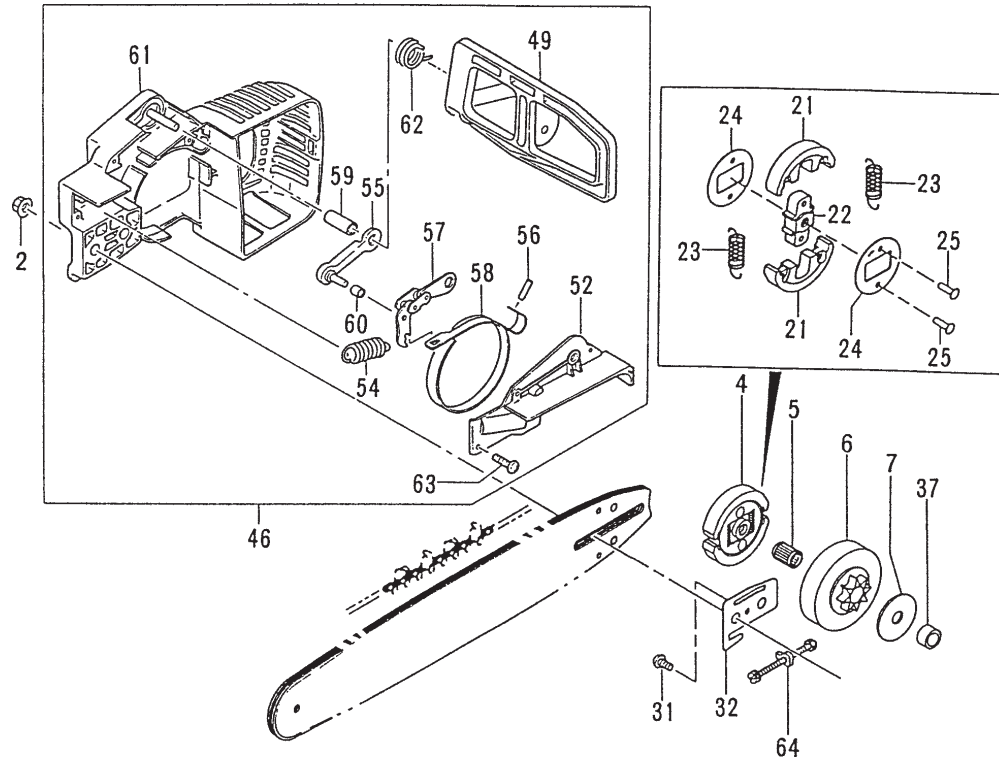

Units Prior to Serial
Number U016860

ITEM	PART NUMBER	DESCRIPTION	QTY	COMMENTS
8-0	4553290091	CARBURETOR SET	1	~U016860 Includes gasket
8-2	57825007200	SCREEN,INLET	1	
8-3	57525028200	BODY,PUMP	1	
8-4	51425001200	SCREW,SET	1	
8-5	~ ~ ~	GASKET,PUMP	1	~ Included in 650.25001.910 Carb Kit
8-6	~ ~ ~	DIAPHRAGM,PUMP	1	(not available individually)
8-7	46125027200	SCREW,LOW ADJUST	1	
8-8	62325032200	SPRING,ADJUST,HI/LOW	1	
8-9	47325001200	HINGE,VALVE	1	
8-10	54625001200	SCREW,SET,HINGE PIN	1	
8-11	47725013200	SPRING,VALVE	1	
8-12	60525001200	PIN,HINGE	1	
8-13	47625004200	COVER,DIAPHRAGM	1	
8-14	~ ~ ~	DIAPHRAGM,METERING	1	
8-15	~ ~ ~	GASKET,DIAPHRAGM	1	
8-16	60325001200	VALVE,NEEDLE	1	
8-21	46325006200	SPRING,IDLE ADJUST	1	
8-22	46225016200	SCREW,IDLE ADJUST	1	
8-23	46025027200	SCREW,HIGH ADJUST	1	
8-24	48525040200	SPRING,ADJUST,HIGH	1	
8-25	54825012200	SCREW,SET	4	

ITEM	PART NUMBER	DESCRIPTION	QTY	COMMENTS
10-8	99416050141	SCREW,5X14/WS	2	
10-11	0973290020	COVER,OIL PUMP	1	
10-12	51532710200	PIPE,OIL,B	1	
10-13	0843290020	GEAR,SCREW	1	
10-14	56701700201	SPONGE,AIR VENT	1	
10-15	1443290290	PUMP,OIL	1	
10-16	48832710210	GROMMET	1	
10-17	50132710210	ADJUSTER,OIL PUMP	1	
10-18	99967006000	O-RING,P-6	1	
10-19	0883277A91	SET,OIL PUMP	1	
10-20	99967006000	O-RING,P-6	1	
10-36	99072050144	SCREW,TAPPING,5X14	1	
10-38	70007105020	PIPE,VINYL	1	
10-39	12532710200	CATCHER,CHAIN	1	
10-42	99075045144	SCREW, TAPPING,4X14	2	