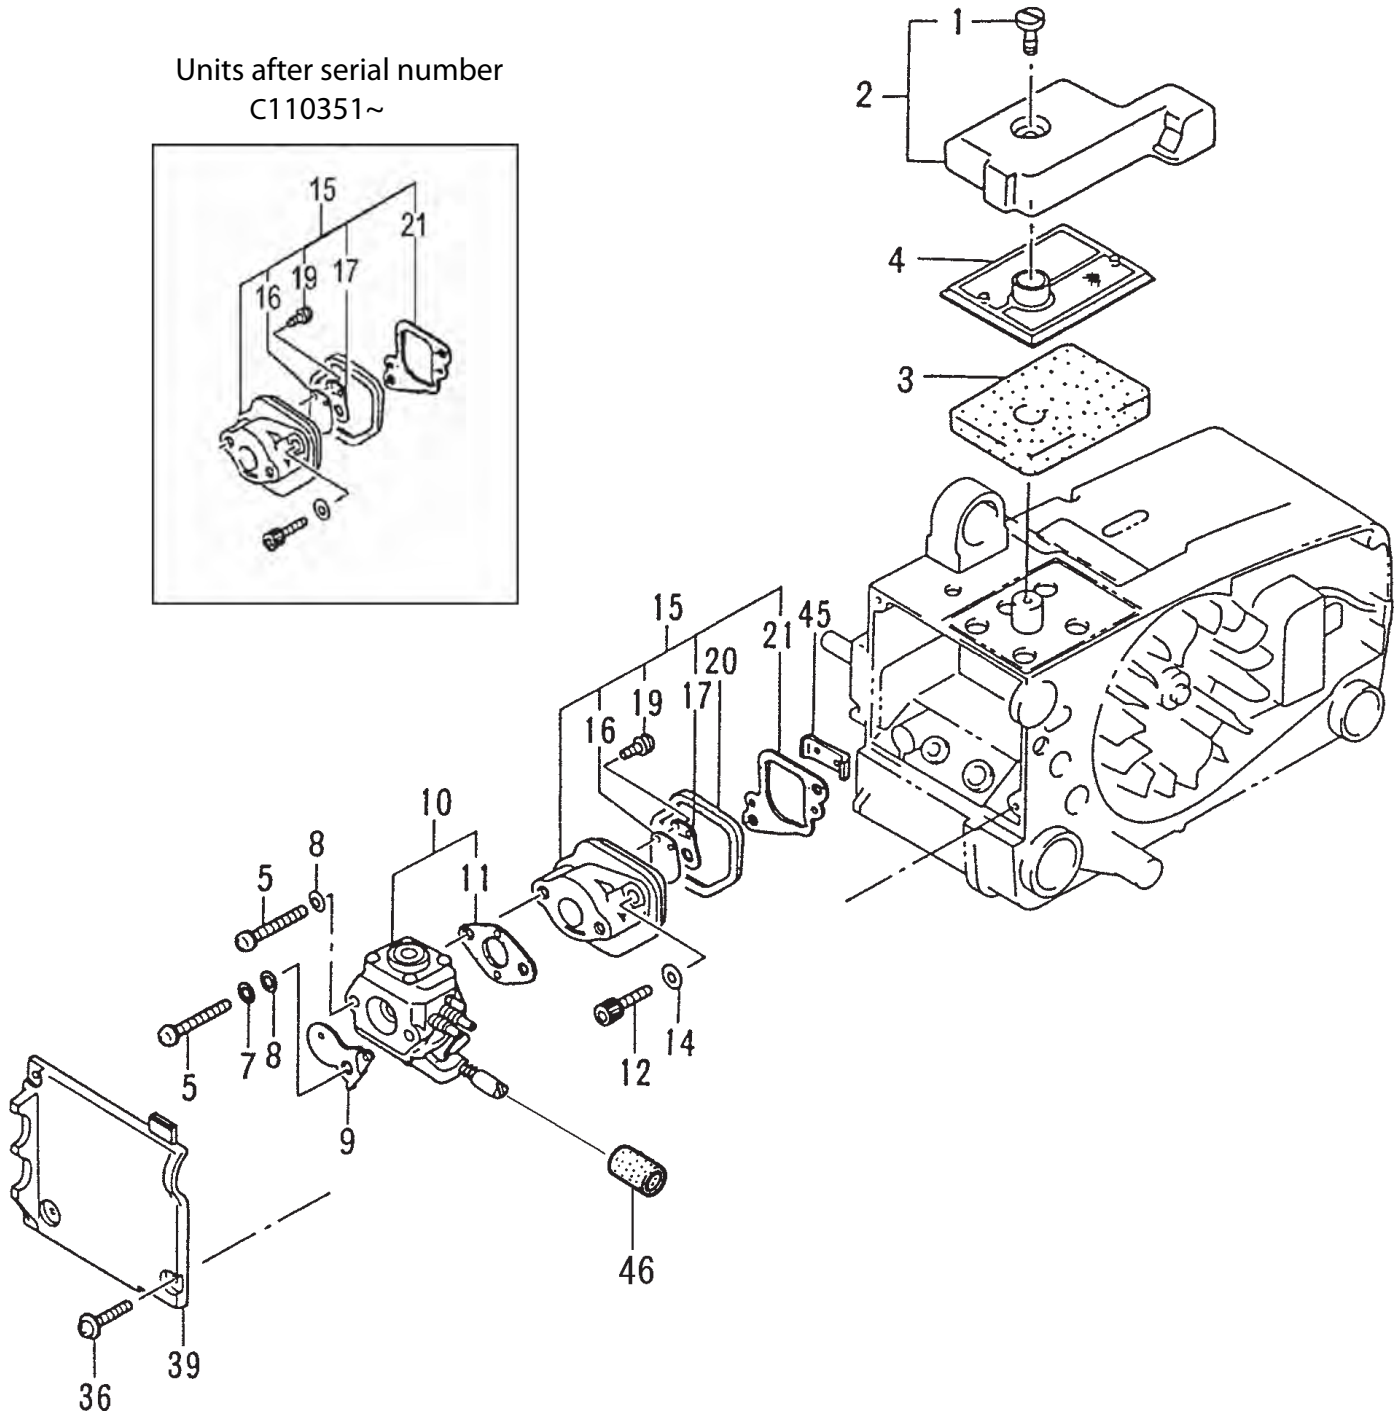

Units after serial number
C110351~

ITEM	PART NUMBER	DESCRIPTION	QTY	COMMENTS
4-1	3800631A200	BOLT,CLEANER COVER	1	
4-2	0513290091	SET,CLEANER COVER	1	
4-3	4460174020	FILTER,AIR-FOAM	1	Q211237~
4-4	4200174080	ELEMENT,CLEANER	1	
4-5	99414050451	SCREW,5X45/S	2	
4-7	99201050011	WASHER,5	1	~R138860
4-7	99200050011	WASHER,SMALL,5	1	R138861~
4-8	70832350200	SHIM,5.2X8X.80	2	~R138860
4-9	7003291820	VALVE,CHOKE,4.0	1	
4-10	4553290091	CARBURETOR SET	1	~U016860
4-10	4553290G91	CARBURETOR SET	1	U016861~
4-11	4020174020	GASKET,CARBURETOR	1	
4-12	99461050204	BOLT,HEX,HOLE,5X20,S	2	
4-14	99200050011	WASHER,SMALL,5	2	
4-15	4040174091	SET,INSULATOR	1	~C110350
4-15	4040174G90	SET,INSULATOR	1	C110351~
4-16	39401700200	VALVE,REED	1	~C110350
4-16	3940174G20	VALVE,REED	1	C110351~
4-17	3950173020	HOLDER,REED VALVE	1	~C110350
4-17	3950174G20	HOLDER,REED VALVE	1	C110351~
4-19	99015030121	SCREW,3X12	2	
4-20	40901700200	RUBBER,CARB INSULATOR	1	
4-21	4030174021	GASKET,INLET MANIFOLD	1	~C110350
4-21	4030174G20	GASKET, INLET MANIFOLD	1	C110351~
4-36	99075045144	SCREW, TAPPING,4X14	3	
4-39	1523290J21	COVER,CLEANER B	1	
4-45	1290173020	COVER,SEAL	1	
4-46	1913297020	GROMMET,IDLE	1	Z116001~