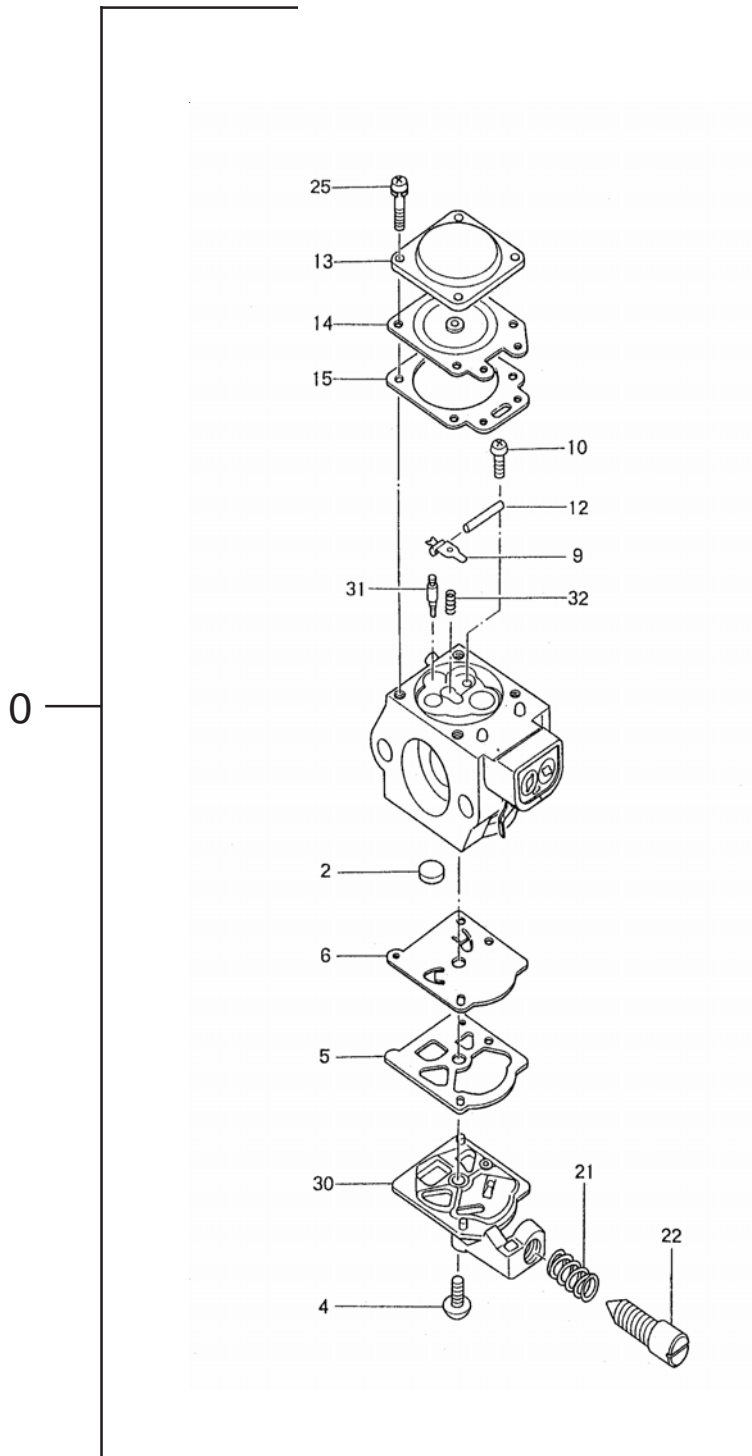

Units After Serial
Number U016861

ITEM	PART NUMBER	DESCRIPTION	QTY	COMMENTS
9-0	4553290G91	CARBURETOR SET	1	U016861~ Includes gasket
9-2	57825007200	SCREEN,INLET	1	
9-4	51425001200	SCREW,SET	1	
9-5	~ ~ ~	GASKET,PUMP	1	~ Included in 650.25001.910 Carb Kit
9-6	~ ~ ~	DIAPHRAGM,PUMP	1	(not available individually)
9-9	47325001200	HINGE,VALVE	1	
9-10	54625001200	SCREW,SET,HINGE PIN	1	
9-12	60525001200	PIN,HINGE	1	
9-13	47625004200	COVER,DIAPHRAGM	1	
9-14	~ ~ ~	DIAPHRAGM,METERING	1	
9-15	~ ~ ~	GASKET,DIAPHRAGM	1	
9-21	46325006200	SPRING,IDLE ADJUST	1	
9-22	46225016200	SCREW,IDLE ADJUST	1	
9-25	54825012200	SCREW,SET	4	
9-30	57525006200	BODY,PUMP	1	
9-31	6032501220	NEEDLE VALVE	1	
9-32	4772508020	SPRING,VALVE	1