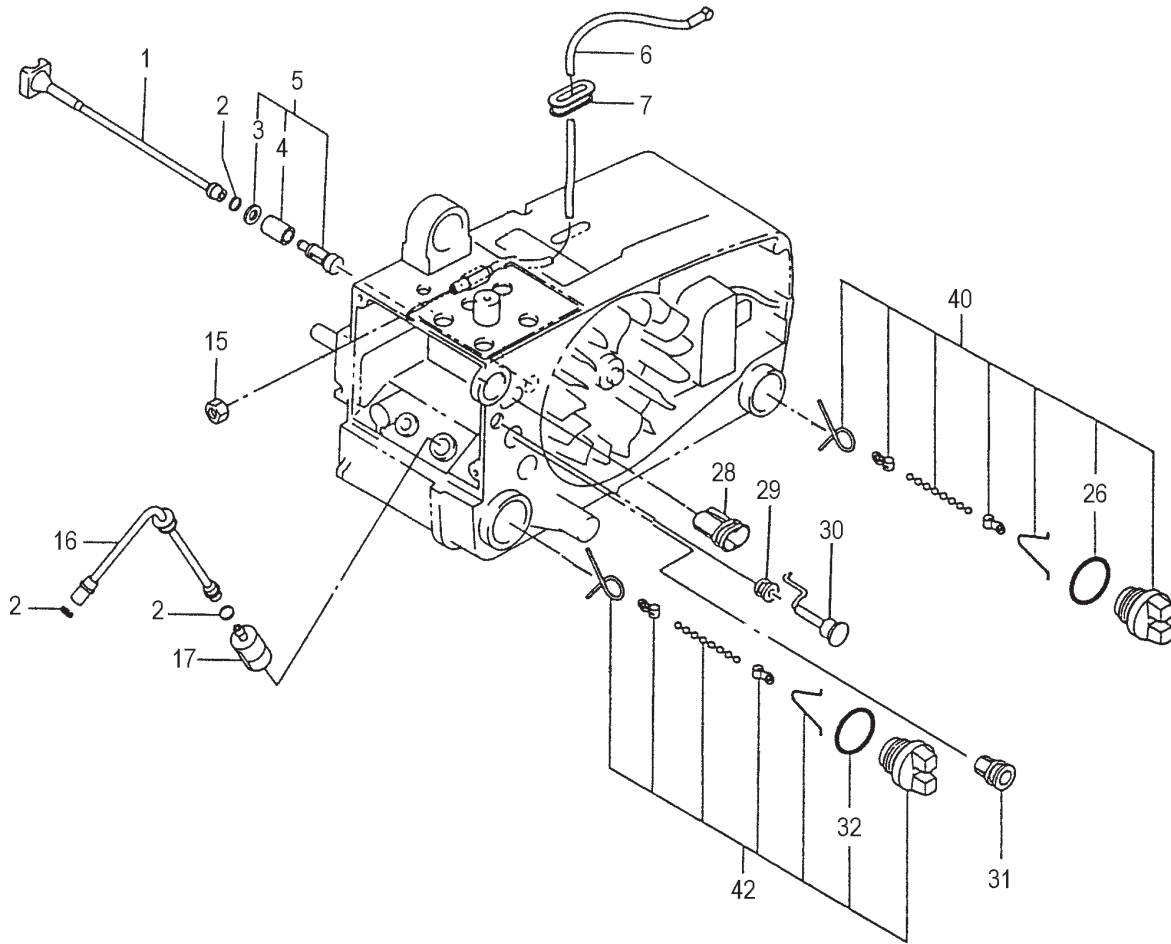

ITEM	PART NUMBER	DESCRIPTION	QTY	COMMENTS
6-1	50532710200	PIPE,OIL,B	1	
6-2	68004019210	CLIP,7	3	
6-3	99201050011	WASHER,5	1	
6-4	48732712201	FILTER,OIL	1	
6-5	4863271090	FILTER,ASS'Y	1	
6-6	8850174081	WIRE,THROTTLE	1	
6-7	96401710200	GROMMET,WIRE	1	
6-15	99101060013	NUT,6	1	
6-16	6780174020	PIPE,RUBBER	1	
6-17	6750404280	FILTER,FUEL	1	
6-26	99967018000	O-RING,P18	1	
6-28	19032710200	CAP,ADJUSTER	1	~U016860
6-28	1903290G20	CAP,ADJUSTER	1	U016861~
6-29	70732710200	GROMMET	1	
6-30	70432710800	BUTTON,CHOKE	1	
6-31	19132710200	GROMMET	1	
6-32	99967020000	O-RING,P20	1	
6-40	6423271990	CAP,OIL TANK	1	
6-42	6353271990	CAP,FUEL ASS'Y	1