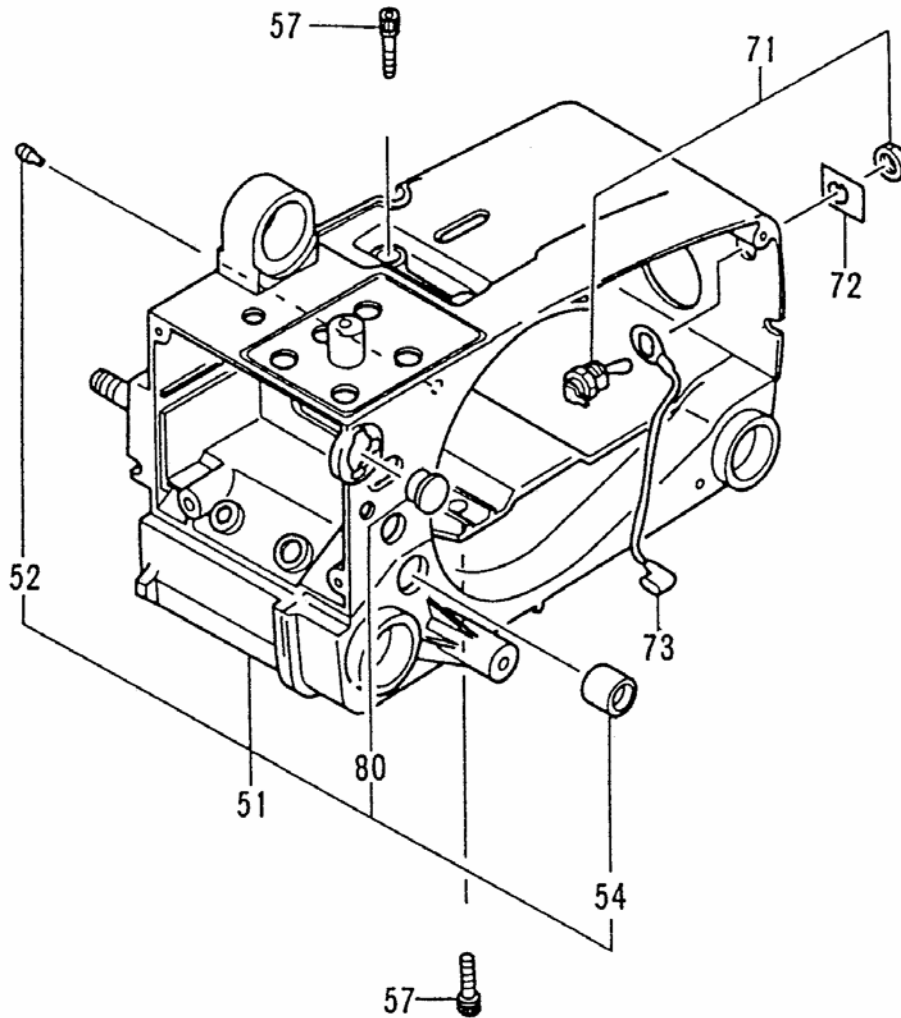

www.tanakapowerequipment.com

custsvc@nikko-tanaka-usa.com

ITEM	PART NUMBER	DESCRIPTION	QTY	COMMENTS
1-1	15711666900	CAP, SPARK PLUG	1	
1-2	01801805200	PLUG, SPARK	1	
1-6	0010174090	CYLINDER SET	1	~U016860
1-6	0010174091	CYLINDER SET	1	U016861~
1-7	99461050164	BOLT, HEX, 5X16, S	4	
1-9	0170174020	GASKET, CYLINDER	1	
1-10	04101730200	RING, PISTON	2	
1-11	0300174090	PISTON SET	1	~U016860
1-11	0300174190	PISTON SET	1	U016861~
1-12	03701400200	PIN, PISTON	1	
1-13	03900000201	CIRCLIP, PISTON PIN	2	
1-16	0460174080	CRANKSHAFT	1	
1-17	99962091325	BEARING, NEEDLE, F-910	1	
1-18	06810100200	KEY, WOODRUFF, 3X13X4.5	1	
1-31	99416040186	SCREW, WS, 4X18	2	
1-34	20501700200	TAB, TERMINAL	1	
1-35	1672152980	COIL, IGNITION	1	~U016860
1-35	1672154080	COIL, IGNITION	1	U016861~
1-66	75532050200	TUBE, CORD	1	
1-75	1780174080	CORD, STOP	1	

ITEM	PART NUMBER	DESCRIPTION	QTY	COMMENTS
3-51	5603290090	CASE,ENGINE	1	
3-52	56204060200	VALVE,AIR VENT,B	1	
3-54	6450175090	AIR VENT VALVE SET	1	
3-57	99463050204	BOLT,HEX 5X20	4	
3-71	16201570900	SWITCH,STOP,ASS'Y	1	
3-72	18301300200	NAME PLATE,SWITCH	1	
3-73	27401710800	CORD,EARTH	1	
3-80	0523290021	GROMMET,A	1	

ITEM	PART NUMBER	DESCRIPTION	QTY	COMMENTS
10-8	99416050141	SCREW,5X14/WS	2	
10-11	0973290020	COVER,OIL PUMP	1	
10-12	51532710200	PIPE,OIL,B	1	
10-13	0843290020	GEAR,SCREW	1	
10-14	56701700201	SPONGE,AIR VENT	1	
10-15	1443290290	PUMP,OIL	1	
10-16	48832710210	GROMMET	1	
10-17	50132710210	ADJUSTER,OIL PUMP	1	
10-18	99967006000	O-RING,P-6	1	
10-19	0883277A91	SET,OIL PUMP	1	
10-20	99967006000	O-RING,P-6	1	
10-36	99072050144	SCREW,TAPPING,5X14	1	
10-38	70007105020	PIPE,VINYL	1	
10-39	12532710200	CATCHER,CHAIN	1	
10-42	99075045144	SCREW, TAPPING,4X14	2	