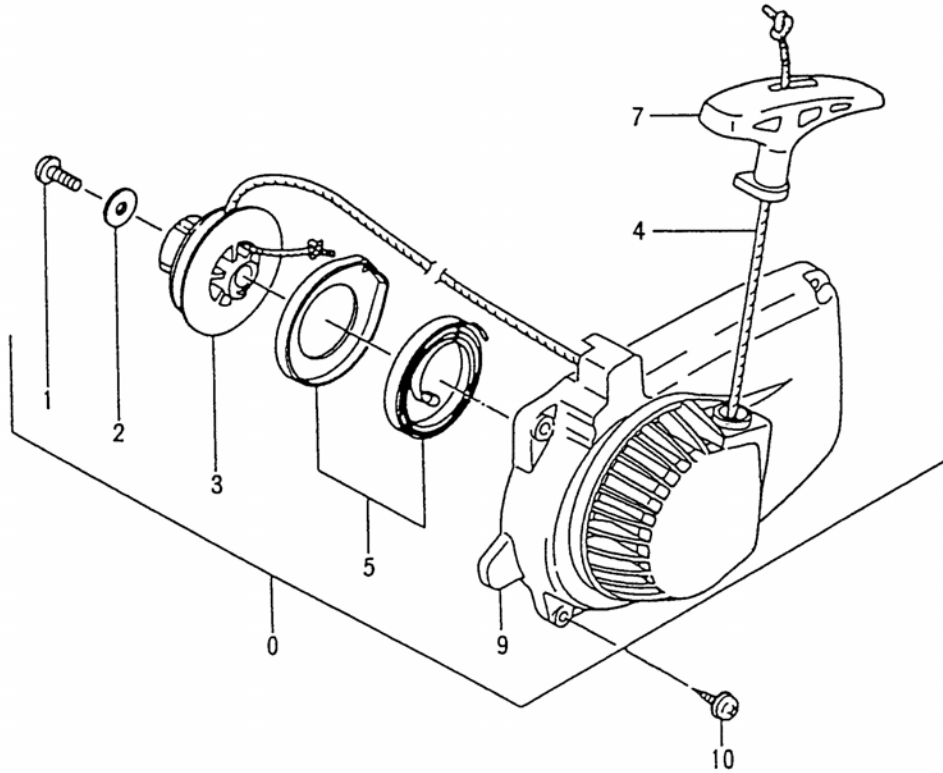

ITEM	PART NUMBER	DESCRIPTION	QTY	COMMENTS
7-0	7560174090	STARTER,RECOIL,ASS'Y	1	
7-1	99072050144	SCREW,TAPPING,5X14	1	
7-2	36832350200	WASHER,BRAKE SHAFT	1	
7-3	7740174020	PULLEY,STARTER	1	
7-4	7830174020	ROPE,STARTER,3X890	1	
7-5	7780174090	SPRING,RECOIL ASSY	1	
7-7	7850174020	HANDLE,STARTER	1	
7-9	1120174080	CASE,FAN	1	
7-10	99072045204	SCREW,TAPPING,4.5X20	4