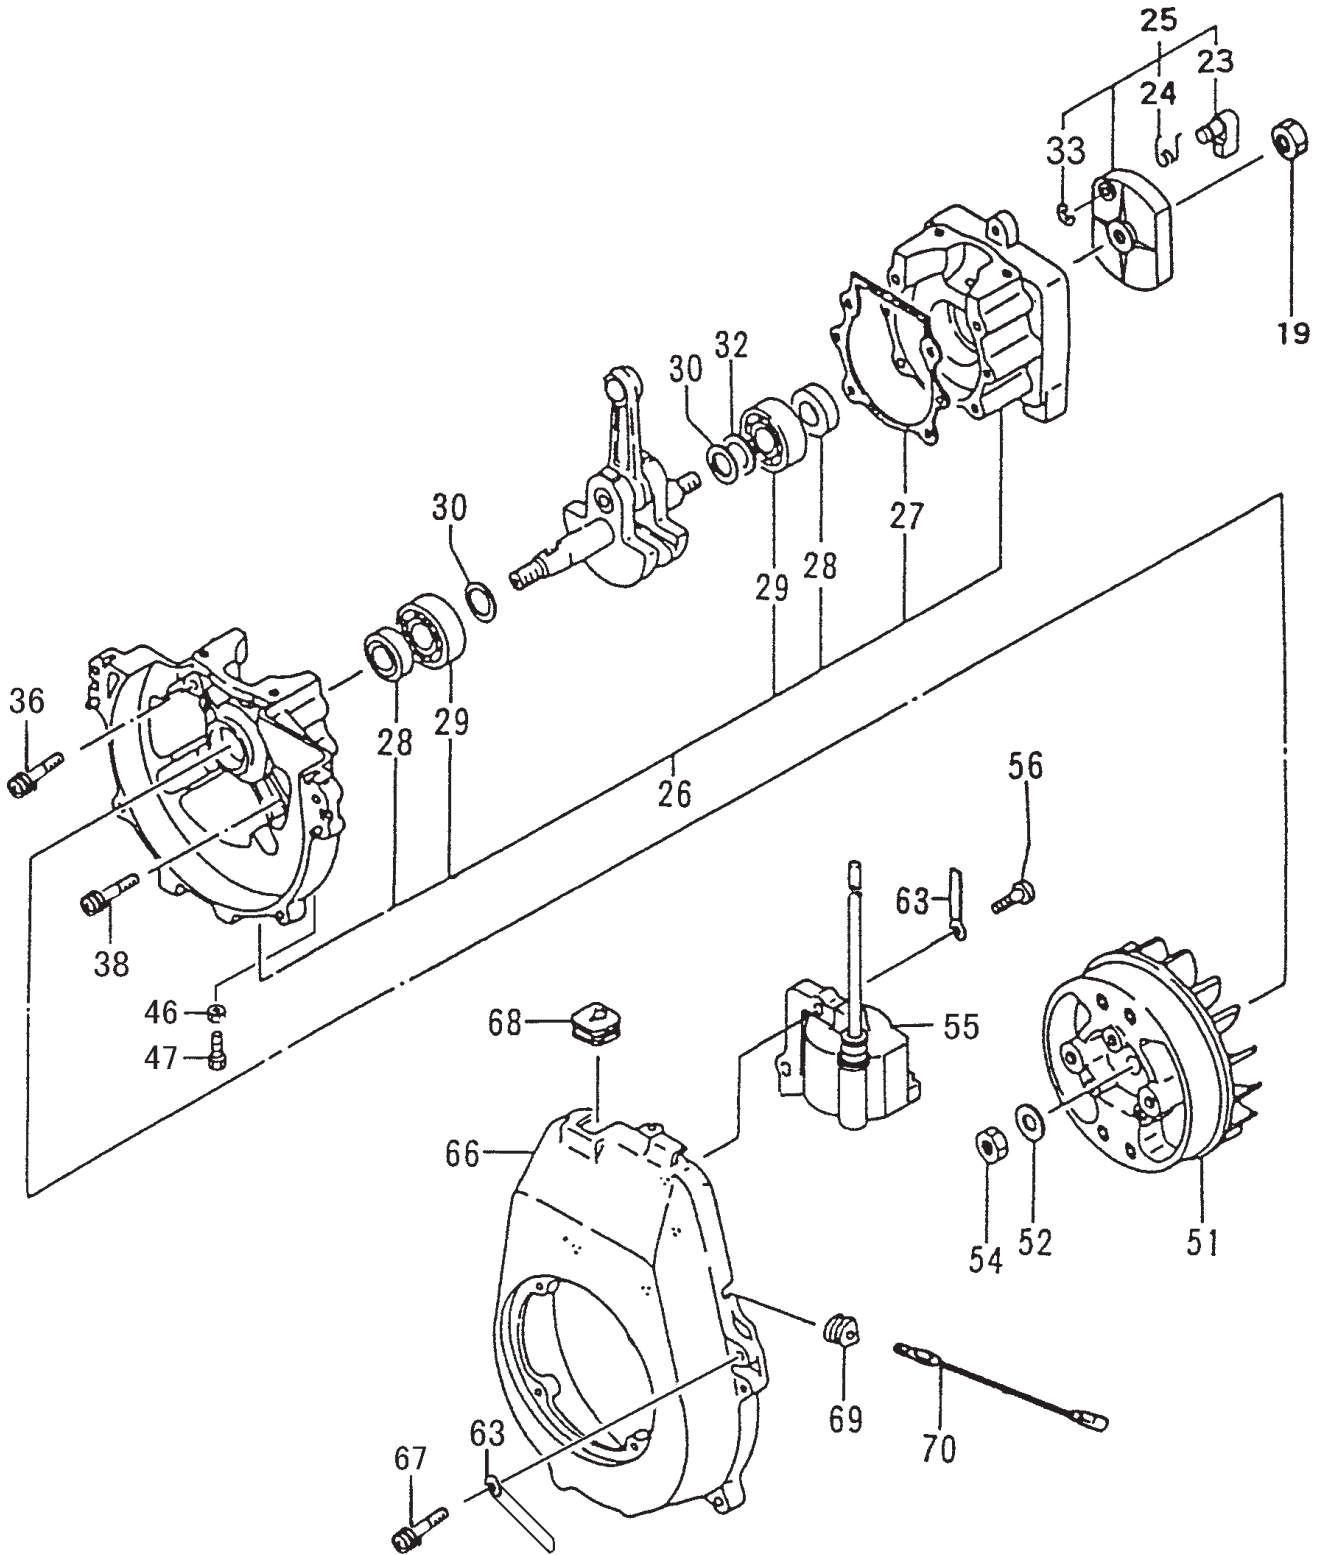

Tanaka Illustrated Parts Manual

Model Number:

TC-4700

SCOOTER ENGINE

P/N 31301

Rev 000

Date 4-8-05

Supplier To The Outdoor Power Equipment Industry

ISM, Inc. • 1028 4th Street SW • Auburn, WA 98001 • Phone: (253) 333-1200 • Fax: (253) 333-1212

www.tanaka-usa.com

custsvc@tanaka-ism.com

ITEM	PART NUMBER	DESCRIPTION	QTY	COMMENTS
1-6	15711666900	CAP, SPARK PLUG ASSEMBLY	1	
1-7	25504200200	COVER,SPARK PLUG,RUBBER	1	
1-8	0181166021	PLUG,SPARK	1	
1-11	0010422U90	SET,CYLINDER	1	
1-12	99461050184	BOLT,HEX,5X18,S	4	
1-14	0170422021	GASKET,CYLINDER	1	
1-15	04104090210	RING,PISTON	2	
1-16	0300422U90	PISTON	1	
1-17	03710100200	PIN,PISTON,10X35	1	
1-18	03901000200	CIRCLIP,PISTON PIN	2	
1-20	0360409020	COLLAR,PISTON PIN	2	
1-21	0460422080	CRANKSHAFT	1	
1-22	99962101480	BEARING,NEEDLE	1	
1-31	06802000200	KEY,WOODRUFF,3X13X5	1	

ITEM	PART NUMBER	DESCRIPTION	QTY	COMMENTS
3-27	65504200200	CUSHION,FUEL TANK	2	
3-31	4030422021	GASKET,INTAKE	1	
3-32	4040422U90	SET,CARB INSULATOR	1	
3-33	4020174020	GASKET,CARBURETOR	1	
3-45	45525055900	CARBURETOR	1	
3-49	99464050254	BOLT,HEX HOLE,5X25WS	2	
3-51	49504200200	LEVER,CHOKE	1	
3-52	70002504090	PIPE,FUEL	2	
3-53	99111100011	NUT,10	1	
3-54	99220100010	WASHER,10 INNER TOOTHED	1	
3-55	42225030800	PUMP,PRIMING	1	
3-63	22301251901	PIPE,FUEL,3X5X230	1	
3-64	68000731201	CLIP 6.3	1	
3-65	67501630900	FILTER,FUEL	1	
3-66	5910422P21	TANK,WHITE,TC-4700	1	
3-68	53432710200	GROMMET,FUEL PIPE	1	
3-70	5950651690	CAP,TANK,BLACK	1	
3-71	8850428280	WIRE,THROTTLE	1	
3-76	60304201200	BAND,HOLDING,TANK	1	
3-77	65204201200	CUSHION	1	
3-78	99463050164	BOLT,HEX,5X16,PS	2	
3-96	62632810200	CHAIN,TANK CAP	1	

ITEM	PART NUMBER	DESCRIPTION	QTY	COMMENTS
6-0	7620422090	STARTER, RECOIL ASSY	1	
6-1	7720422080	BODY, RECOIL STARTER	1	
6-2	7690422020	REEL, STARTER ROPE	1	
6-3	7790422020	SPRING, RECOIL	1	
6-9	7830427020	ROPE, STARTER	1	
6-12	8350422020	CAP, HANDLE	1	
6-14	7850422020	HANDLE, STARTER	1	
6-17	8390422020	SCREW, SET	1	