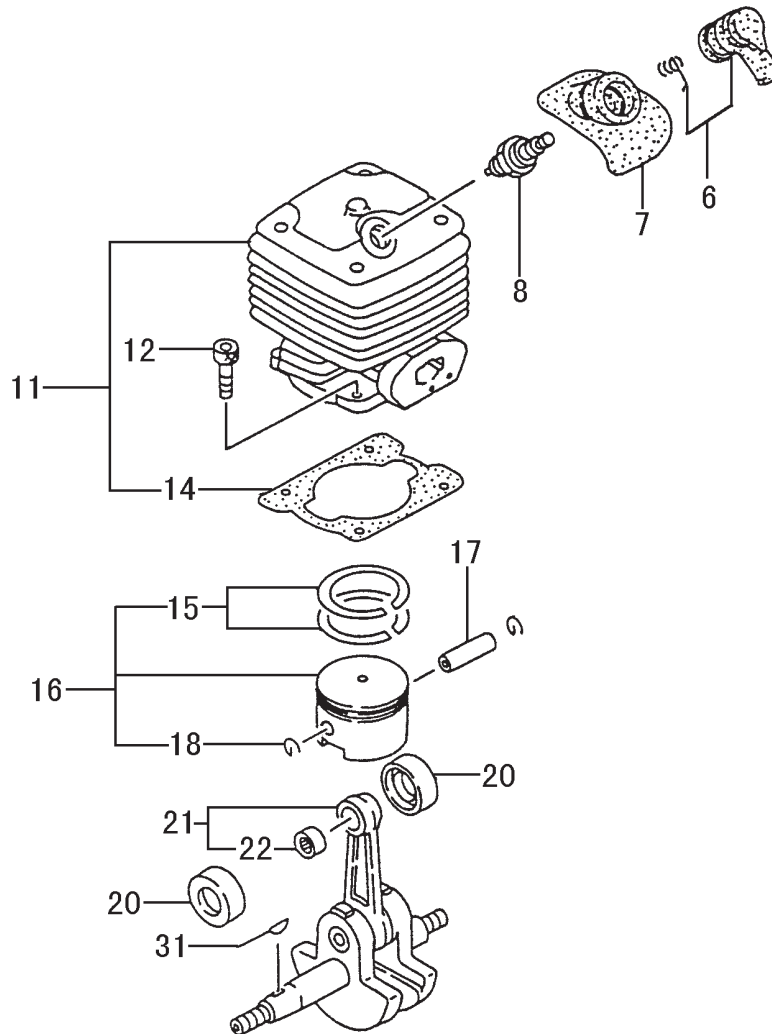

ITEM	PART NUMBER	DESCRIPTION	QTY	COMMENTS
1-6	15711666900	CAP, SPARK PLUG ASSEMBLY	1	
1-7	25504200200	COVER,SPARK PLUG,RUBBER	1	
1-8	0181166021	PLUG,SPARK	1	
1-11	0010422U90	SET,CYLINDER	1	
1-12	99461050184	BOLT,HEX,5X18,S	4	
1-14	0170422021	GASKET,CYLINDER	1	
1-15	04104090210	RING,PISTON	2	
1-16	0300422U90	PISTON	1	
1-17	03710100200	PIN,PISTON,10X35	1	
1-18	03901000200	CIRCLIP,PISTON PIN	2	
1-20	0360409020	COLLAR,PISTON PIN	2	
1-21	0460422080	CRANKSHAFT	1	
1-22	99962101480	BEARING,NEEDLE	1	
1-31	06802000200	KEY,WOODRUFF,3X13X5	1