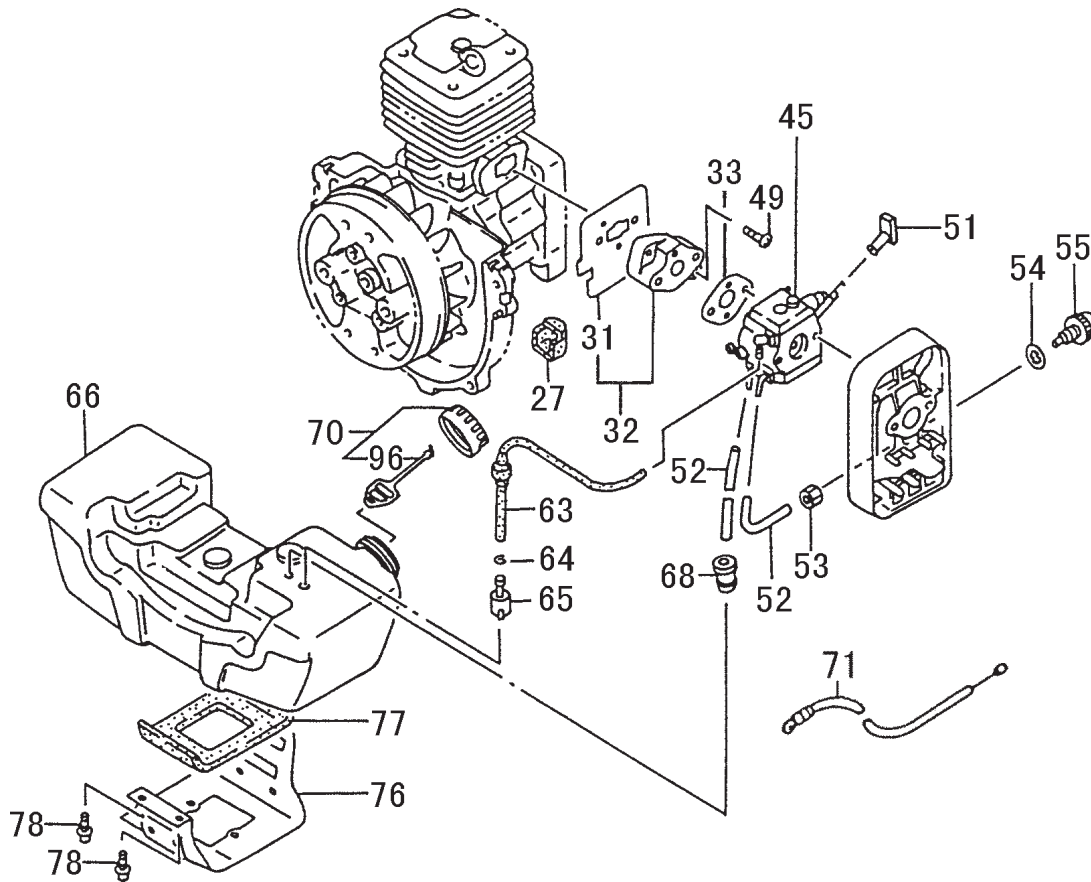

Tanaka Illustrated Parts Manual

Model Number:

TC-4700

SCOOTER ENGINE

P/N 31301

Rev 000

Date 4-8-05

Supplier To The Outdoor Power Equipment Industry

ISM, Inc. • 1028 4th Street SW • Auburn, WA 98001 • Phone: (253) 333-1200 • Fax: (253) 333-1212

www.tanaka-usa.com

custsvc@tanaka-ism.com

ITEM	PART NUMBER	DESCRIPTION	QTY	COMMENTS
1-6	15711666900	CAP, SPARK PLUG ASSEMBLY	1	
1-7	25504200200	COVER,SPARK PLUG,RUBBER	1	
1-8	0181166021	PLUG,SPARK	1	
1-11	0010422U90	SET,CYLINDER	1	
1-12	99461050184	BOLT,HEX,5X18,S	4	
1-14	0170422021	GASKET,CYLINDER	1	
1-15	04104090210	RING,PISTON	2	
1-16	0300422U90	PISTON	1	
1-17	03710100200	PIN,PISTON,10X35	1	
1-18	03901000200	CIRCLIP,PISTON PIN	2	
1-20	0360409020	COLLAR,PISTON PIN	2	
1-21	0460422080	CRANKSHAFT	1	
1-22	99962101480	BEARING,NEEDLE	1	
1-31	06802000200	KEY,WOODRUFF,3X13X5	1	

ITEM	PART NUMBER	DESCRIPTION	QTY	COMMENTS
3-27	65504200200	CUSHION,FUEL TANK	2	
3-31	4030422021	GASKET,INTAKE	1	
3-32	4040422U90	SET,CARB INSULATOR	1	
3-33	4020174020	GASKET,CARBURETOR	1	
3-45	45525055900	CARBURETOR	1	
3-49	99464050254	BOLT,HEX HOLE,5X25WS	2	
3-51	49504200200	LEVER,CHOKE	1	
3-52	70002504090	PIPE,FUEL	2	
3-53	99111100011	NUT,10	1	
3-54	99220100010	WASHER,10 INNER TOOTHED	1	
3-55	42225030800	PUMP,PRIMING	1	
3-63	22301251901	PIPE,FUEL,3X5X230	1	
3-64	68000731201	CLIP 6.3	1	
3-65	67501630900	FILTER,FUEL	1	
3-66	5910422P21	TANK,WHITE,TC-4700	1	
3-68	53432710200	GROMMET,FUEL PIPE	1	
3-70	5950651690	CAP,TANK,BLACK	1	
3-71	8850428280	WIRE,THROTTLE	1	
3-76	60304201200	BAND,HOLDING,TANK	1	
3-77	65204201200	CUSHION	1	
3-78	99463050164	BOLT,HEX,5X16,PS	2	
3-96	62632810200	CHAIN,TANK CAP	1	