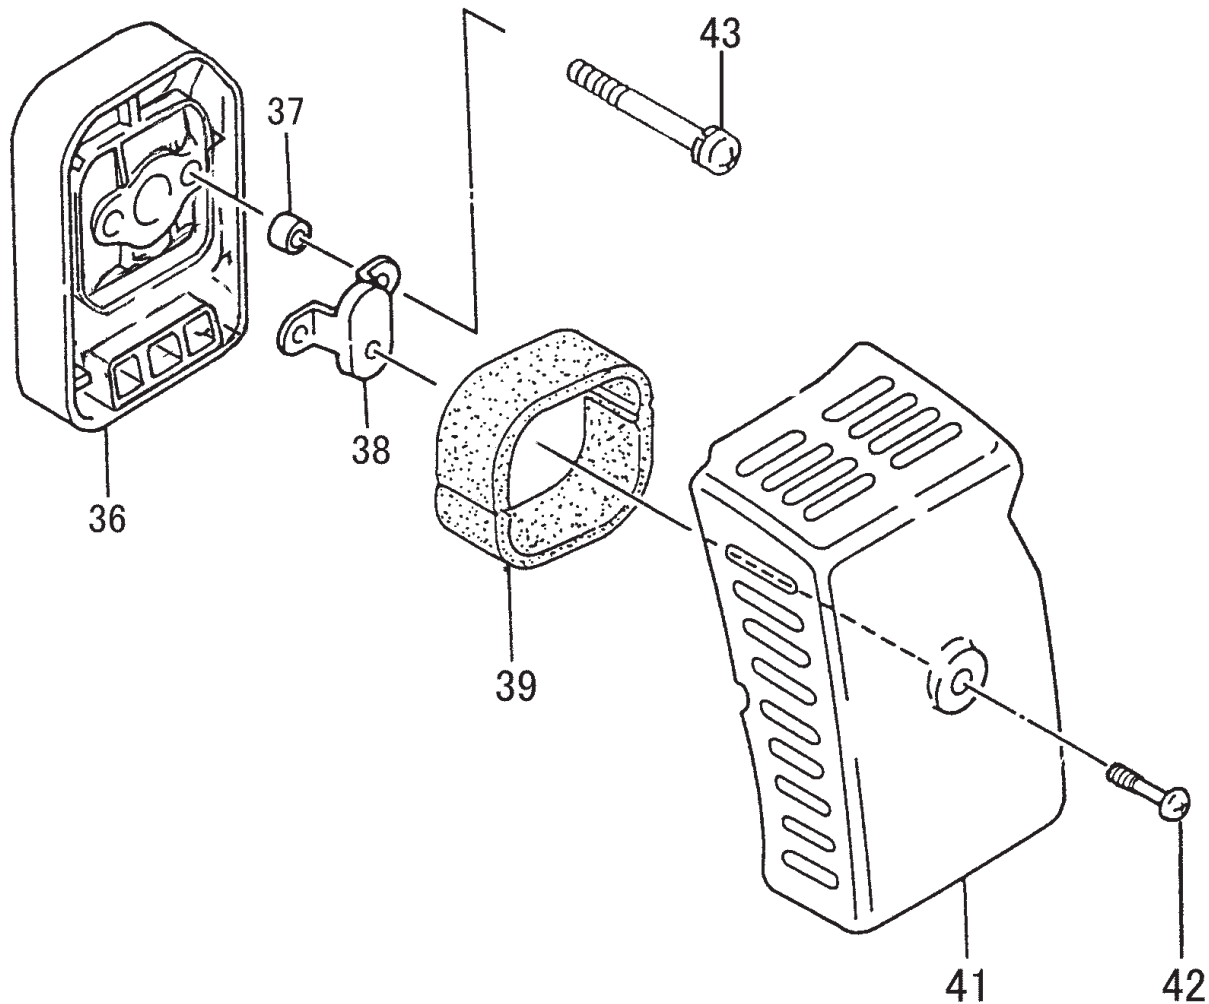

ITEM	PART NUMBER	DESCRIPTION	QTY	COMMENTS
5-36	4230427020	BODY,CLEANER	1	
5-37	65900801200	COLLAR	2	
5-38	4760422U80	BOARD,BLOW OVER CHECK	1	
5-39	4460427020	CLEANER,ELEMENT	1	
5-41	4240420022	COVER,AIR CLEANER	1	
5-42	4500407220	COVER,CLEANER BOLT	1	
5-43	99414050601	SCREW,5X60	2	Includes washer