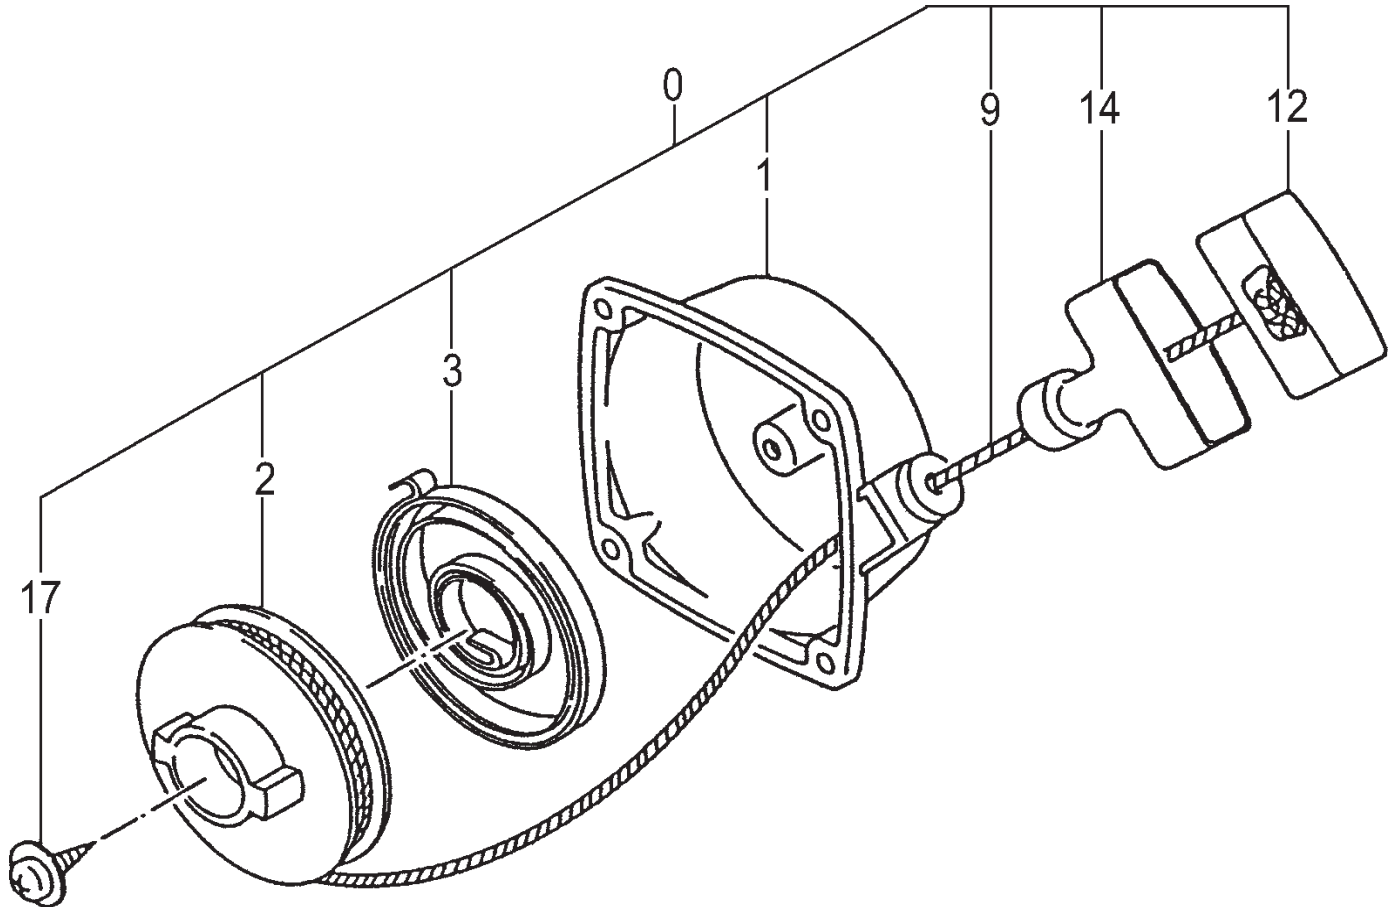

ITEM	PART NUMBER	DESCRIPTION	QTY	COMMENTS
3-27	65504200200	CUSHION,FUEL TANK	2	
3-31	4030422021	GASKET,INTAKE	1	
3-32	4040422U90	SET,CARB INSULATOR	1	
3-33	4020174020	GASKET,CARBURETOR	1	
3-45	45525055900	CARBURETOR	1	
3-49	99464050254	BOLT,HEX HOLE,5X25WS	2	
3-51	49504200200	LEVER,CHOKE	1	
3-52	70002504090	PIPE,FUEL	2	
3-53	99111100011	NUT,10	1	
3-54	99220100010	WASHER,10 INNER TOOTHED	1	
3-55	42225030800	PUMP,PRIMING	1	
3-63	22301251901	PIPE,FUEL,3X5X230	1	
3-64	68000731201	CLIP 6.3	1	
3-65	67501630900	FILTER,FUEL	1	
3-66	5910422P21	TANK,WHITE,TC-4700	1	
3-68	53432710200	GROMMET,FUEL PIPE	1	
3-70	5950651690	CAP,TANK,BLACK	1	
3-71	8850428280	WIRE,THROTTLE	1	
3-76	60304201200	BAND,HOLDING,TANK	1	
3-77	65204201200	CUSHION	1	
3-78	99463050164	BOLT,HEX,5X16,PS	2	
3-96	62632810200	CHAIN,TANK CAP	1	

Click on pipe for additional information

ITEM	PART NUMBER	DESCRIPTION	QTY	COMMENTS
4-1	7380422020	PROTECTOR,MUFFLER	1	
4-2	99461050124	BOLT,HEX,5X12S	1	
4-3	99461050124	BOLT,HEX,5X12S	1	
4-4	99201050061	WASHER,5	1	
4-5	99053060653	SCREW,HEX,6X65	2	
4-6	99201060011	WASHER,6	2	
4-7	7040422S90	MUFFLER	1	
4-9	75104200201	GASKET,MUFFLER	1	
4-10	7210430090	TAIL PIPE SET	1	
4-11	99414040081	SCREW,4X8	2	
4-14	73704230200	GASKET,MUFFLER	1	
4-16	1330423020	SHIELD,HEAT	1	
4-23	99461050184	BOLT,HEX,5X18,S	2	
4-24	99461050254	BOLT,HEX HOLE,5X25S	2	
4-25	65304200200	BRACKET,TANK	1	
4-26	65506100200	CUSHION,TANK	2	
4-81	35910112203	WASHER,CLUTCH B	2	
4-82	2900427080	SHOE,CLUTCH	2	
4-83	3420427020	SPRING,CLUTCH	1	
4-84	99204100030	WASHER,WAVE,10	2	
4-85	3570136U200	BOLT,STEP,CLUTCH	2	

ITEM	PART NUMBER	DESCRIPTION	QTY	COMMENTS
5-36	4230427020	BODY,CLEANER	1	
5-37	65900801200	COLLAR	2	
5-38	4760422U80	BOARD,BLOW OVER CHECK	1	
5-39	4460427020	CLEANER,ELEMENT	1	
5-41	4240420022	COVER,AIR CLEANER	1	
5-42	4500407220	COVER,CLEANER BOLT	1	
5-43	99414050601	SCREW,5X60	2	Includes washer