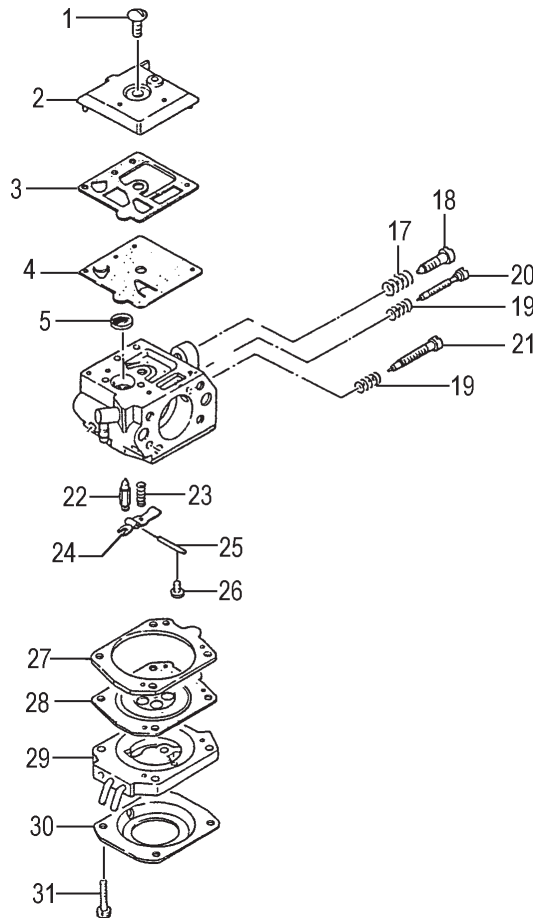

ITEM	PART NUMBER	DESCRIPTION	QTY	COMMENTS
7-0	4550422U90	CARBURETOR ASS'Y	1	
7-1	51425001200	SCREW,SET	1	
7-2	57525012200	BODY,PUMP	1	
7-3	~ ~ ~	GASKET,PUMP	1	
7-4	~ ~ ~	DIAPHRAGM,PUMP	1	
7-5	57825007200	SCREEN,INLET	1	~ Contained in Carb Repair Kit
7-17	46325012200	SPRING,IDLE ADJUST	1	P/N 650-25032-91
7-18	46225006200	SCREW,IDLE ADJUST	1	(Not available individually)
7-19	62325054200	SPRING,ADJUST	2	
7-20	46125032200	SCREW,LOW ADJUST	1	
7-21	46025032200	SCREW,HIGH ADJUST	1	
7-22	6032501220	NEEDLE VALVE	1	
7-23	47725051200	SPRING,VALVE	1	
7-24	47325012200	LEVER,CONTROL	1	
7-25	60525001200	PIN,HINGE	1	
7-26	54625001200	SCREW,SET,HINGE PIN	1	
7-27	~ ~ ~	GASKET,DIAPHRAGM	1	
7-28	~ ~ ~	DIAPHRAGM,METERING	1	
7-29	45425032800	PURGE,AIR	1	
7-30	47625032200	COVER,DIAPHRAGM	1	
7-31	54825016200	SCREW,SET	4