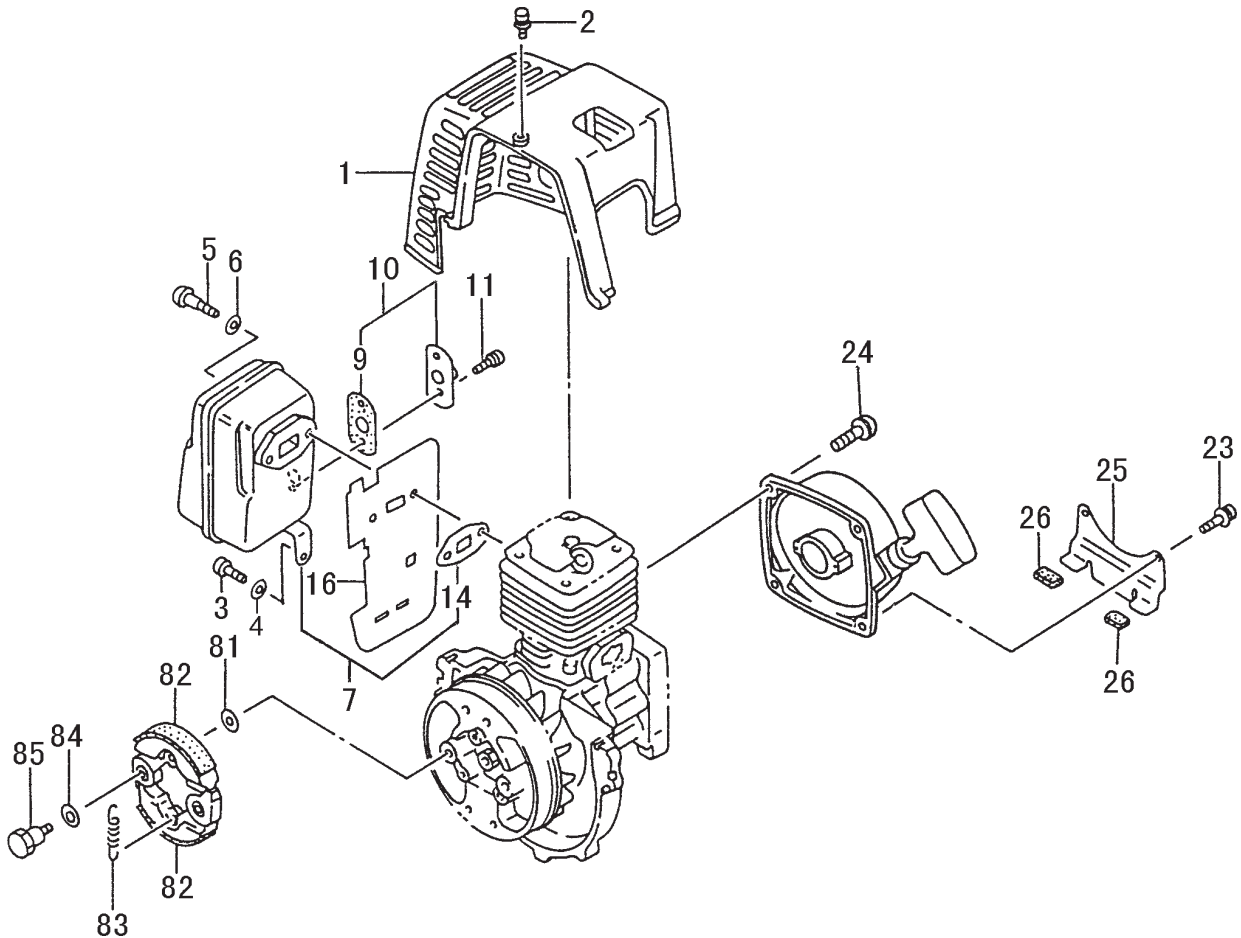

Tanaka Illustrated Parts Manual

Model Number:

TC-4700

SCOOTER ENGINE

P/N 31301

Rev 000

Date 4-8-05

Supplier To The Outdoor Power Equipment Industry

ISM, Inc. • 1028 4th Street SW • Auburn, WA 98001 • Phone: (253) 333-1200 • Fax: (253) 333-1212

www.tanaka-usa.com

custsvc@tanaka-ism.com

ITEM	PART NUMBER	DESCRIPTION	QTY	COMMENTS
1-6	15711666900	CAP, SPARK PLUG ASSEMBLY	1	
1-7	25504200200	COVER,SPARK PLUG,RUBBER	1	
1-8	0181166021	PLUG,SPARK	1	
1-11	0010422U90	SET,CYLINDER	1	
1-12	99461050184	BOLT,HEX,5X18,S	4	
1-14	0170422021	GASKET,CYLINDER	1	
1-15	04104090210	RING,PISTON	2	
1-16	0300422U90	PISTON	1	
1-17	03710100200	PIN,PISTON,10X35	1	
1-18	03901000200	CIRCLIP,PISTON PIN	2	
1-20	0360409020	COLLAR,PISTON PIN	2	
1-21	0460422080	CRANKSHAFT	1	
1-22	99962101480	BEARING,NEEDLE	1	
1-31	06802000200	KEY,WOODRUFF,3X13X5	1	

ITEM	PART NUMBER	DESCRIPTION	QTY	COMMENTS
3-27	65504200200	CUSHION,FUEL TANK	2	
3-31	4030422021	GASKET,INTAKE	1	
3-32	4040422U90	SET,CARB INSULATOR	1	
3-33	4020174020	GASKET,CARBURETOR	1	
3-45	45525055900	CARBURETOR	1	
3-49	99464050254	BOLT,HEX HOLE,5X25WS	2	
3-51	49504200200	LEVER,CHOKE	1	
3-52	70002504090	PIPE,FUEL	2	
3-53	99111100011	NUT,10	1	
3-54	99220100010	WASHER,10 INNER TOOTHED	1	
3-55	42225030800	PUMP,PRIMING	1	
3-63	22301251901	PIPE,FUEL,3X5X230	1	
3-64	68000731201	CLIP 6.3	1	
3-65	67501630900	FILTER,FUEL	1	
3-66	5910422P21	TANK,WHITE,TC-4700	1	
3-68	53432710200	GROMMET,FUEL PIPE	1	
3-70	5950651690	CAP,TANK,BLACK	1	
3-71	8850428280	WIRE,THROTTLE	1	
3-76	60304201200	BAND,HOLDING,TANK	1	
3-77	65204201200	CUSHION	1	
3-78	99463050164	BOLT,HEX,5X16,PS	2	
3-96	62632810200	CHAIN,TANK CAP	1	