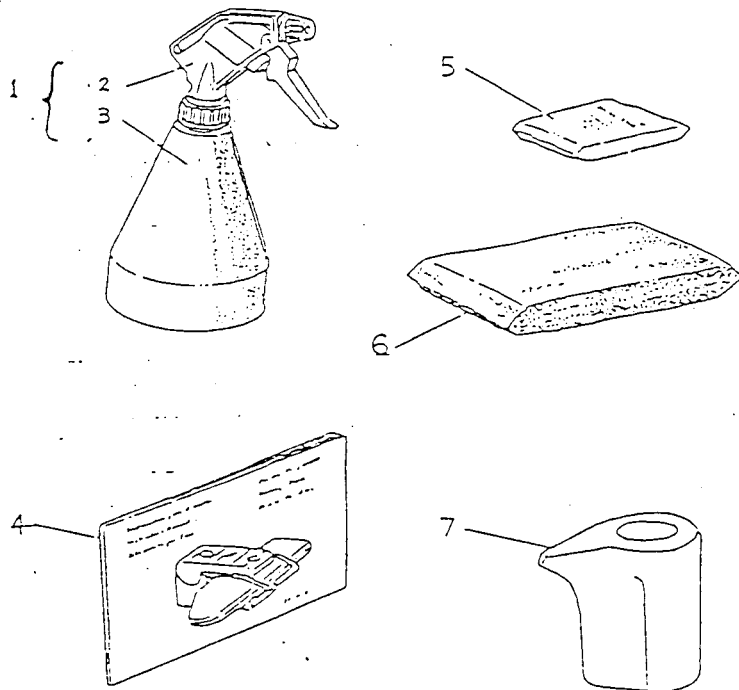

COMPACT STEAM PRESS CSP1
*REFER TO FIGURE - A

ITEM NO.	DESCRIPTION
1	Lock Knob
2	On Off Switch
3	Lens (Yellow)
4	Lens (Red)
5	Drain Knob
6	Water Tank Cap Assmebly
7	Water Tank Assembly
8	Steam Adjusting Knob
9	Rotation Release Button
10	Burst Handle
11	Board Lock Button
12	Handle
13	Balancing Leg
14	Ironing board
15	Pressing Plate
16	Temperature Control Knob
17	Bed
18	Press Arm

FIGURE B

FIGURE C

COMPACT STEAM PRESS CSPI
PART LIST

IRONING BOARD
* REFER TO FIGURE - B

ITEM NO.	PART NAME	PART NO.	QTY
1	Board Rotation Pin	287668-000	1
2	Washer	287669-000	3
3	Wooden Board	287670-000	1
	Steel Board	287670-010	1
4	Al Foil	287671-000	1
5	Stuffing for Idem	287672-000	1
6	Formed Ironing Back-up	287673-000	1
7	Formed Ironing Cloth	287674-000	1
8	Expansion Pin	287675-000	1
9	Screw (steel board)	287676-000	4
10	Vinly Covering (wooden board)	287677-000	1
11	Steel Board Support (steel board)	287678-000	1
12	Screw	287679-000	1
13	Board Fixer	287680-000	1

ACCESSARY
* REFER TO FIGURE - C

ITEM NO.	PART NAME	PART NO.	QTY
1	Sprayer bottom assembly	284913-000	1
2	Sprayer Head	284155-000	1
3	Sprayer Bottom	284156-000	1
4	Instruction book (E/S/F)	284690-001	1
5	Desiccator bag	284221-000	1
7	Fill Beaker	284056-000	1
6	Smoothing pillow	284142-000	1