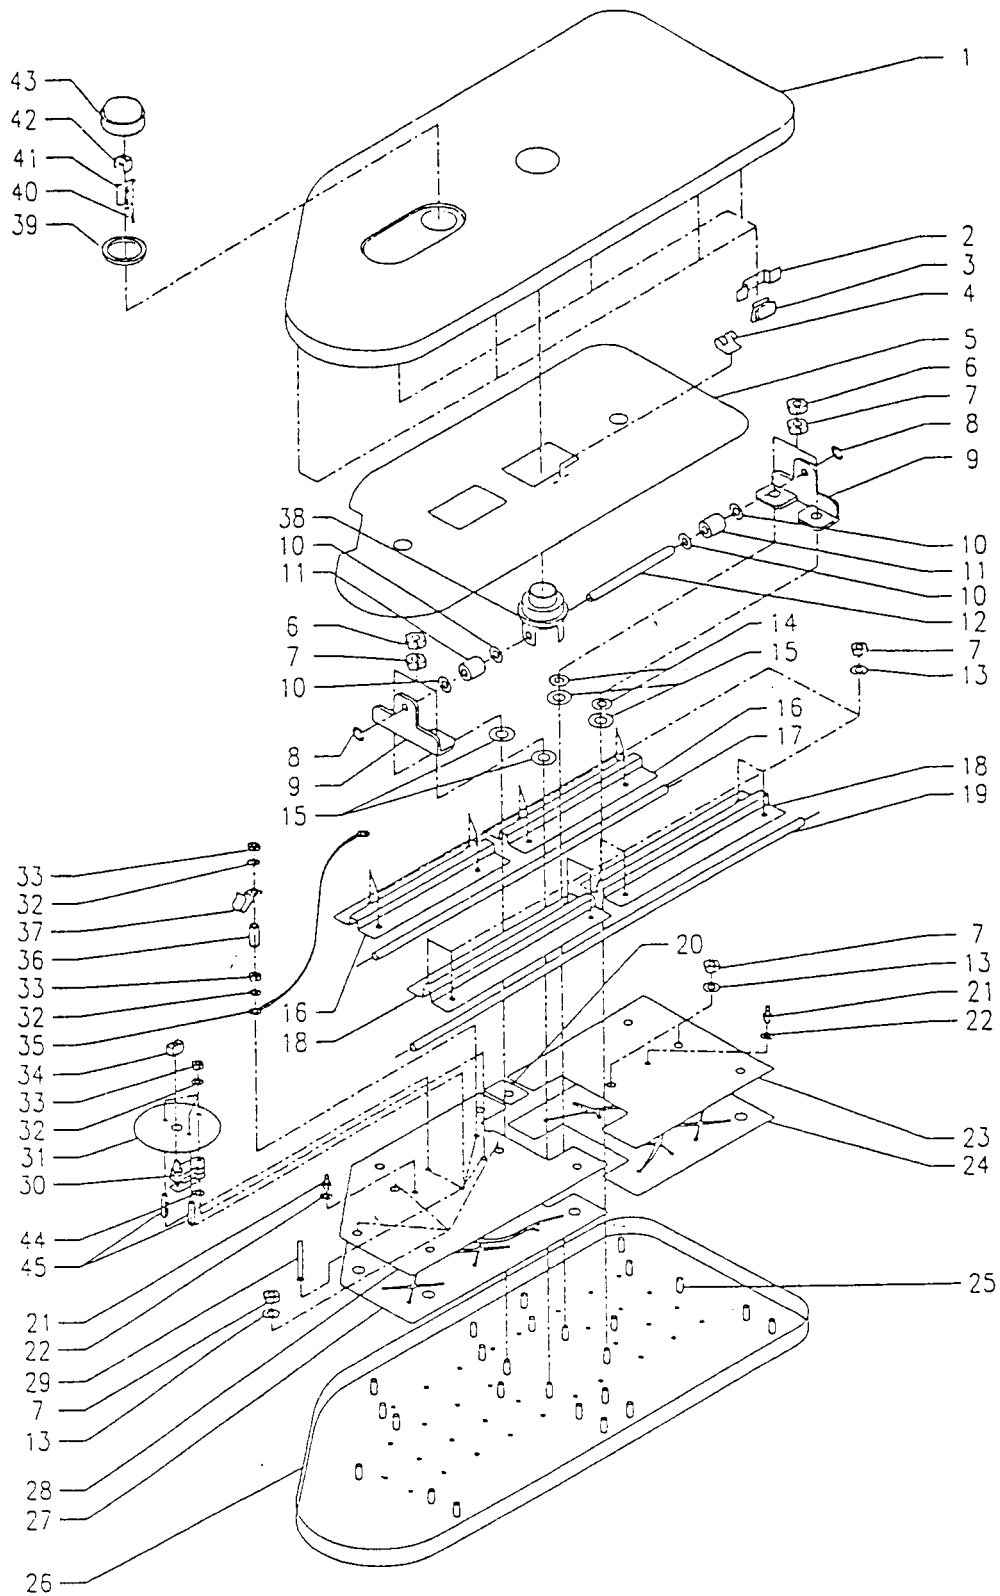

* Parts not separately available, order assembly part number as shown.

FIGURE G

FILE: CSP3.DWG

COMPACT STEAM PRESS CSP1
PART LIST

SOLEPLATE ASSEMBLY
* REFER TO FIGURE - G

ITEM NO.	PART NAME	PART NO.	QTY
1	Soleplate cover	* 284589-000	1
2	Cover Clamping Plate	* 284127-000	6
3	Plate Arm Lock	284128-000	6
4	Hose Clamp	284077-000	1
5	Reflector	284590-000	1
6	M6 Nut	284591-000	4
7	M6 Nut	284131-000	25
8	E-Ring	284592-000	2
9	Soleplate Support	284593-000	2
10	Washer	284594-000	4
11	Spacer	284595-000	2
12	Soleplate Rotation Shaft	284596-000	1
13	Spring Washer	284205-000	21
14	Washer	284597-000	2
15	Washer	284130-000	4
16	Short Heater Cover	284598-000	2
17	Heater Assembly	284599-000	1
	Heater Assembly (100V only)	284599-010	1
18	Long Heater Cover	284600-000	2
19	Heater Assembly	284601-000	1
	Heater Assembly (100V only)	284601-010	1
20	Heat Plate Spacer	284602-000	1
21	Water Tube Fitting	284047-000	2
22	Washer	284603-000	2
23	Small Heat Plate	284604-000	1
24	Small Manifold	284605-000	1
25	Weld Stud	* 284004-000	25
26	Soleplate	* 284606-000	1
27	Large Manifold	284607-000	1
28	Large Heat Plate	284608-000	1
29	Screw	284609-000	4
30	Thermostat (230V)	284610-000	1
	Thermostat (120V)	284610-010	1
31	Heat Insulator	284611-000	1
32	M4 Retaining washer	284196-000	6
33	M4 Nut	284136-000	6
34	Temperature Knob Adaptor	284612-000	1
35	Earth wire assembly (230V)	284613-000	1