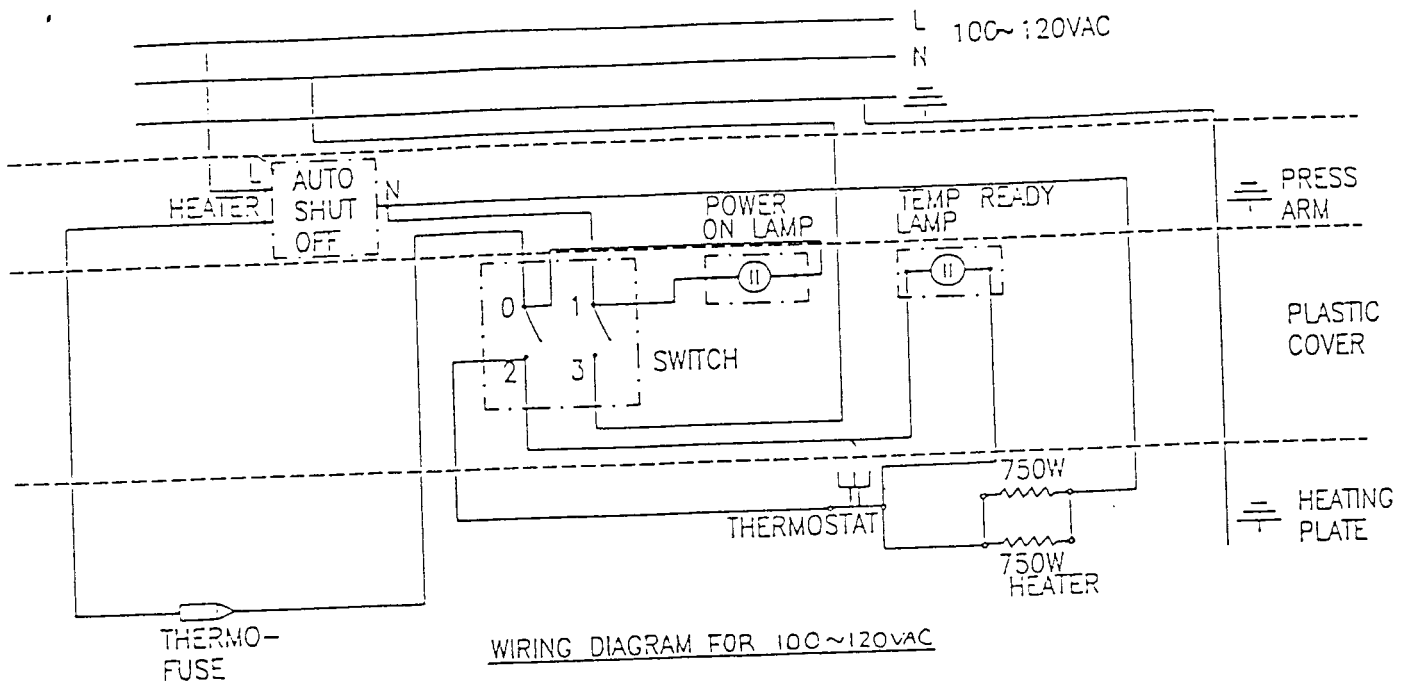

WIRING DIAGRAM FOR 100~120VAC