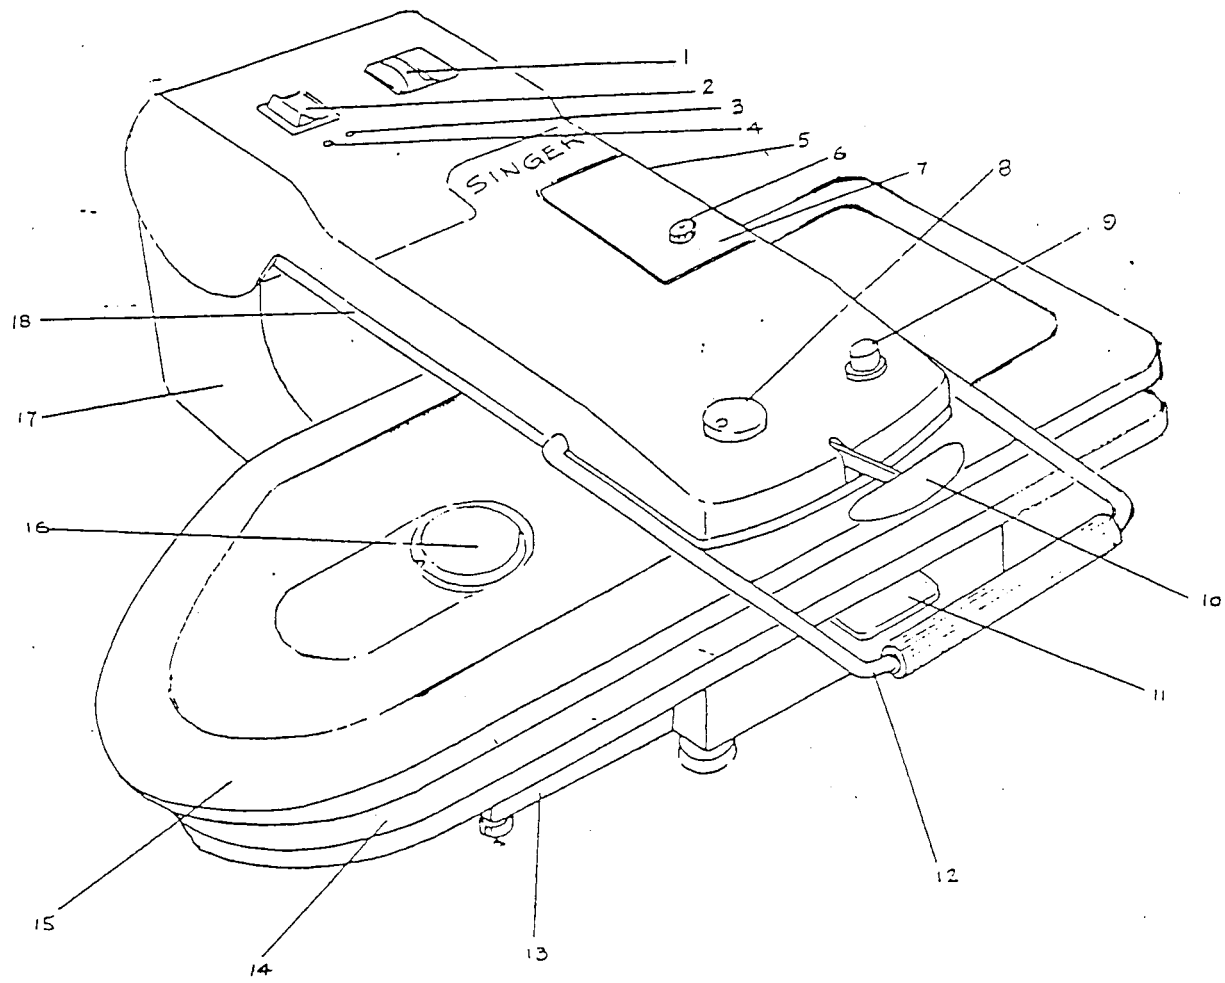

SINGER

CSP1

PARTS LIST

COMPACT STEAM PRESS

Model CSP1

P/N 284691-001

FIGURE A

COMPACT STEAM PRESS CSP1
PART LIST

COMPACT STEAM PRESS CSP1
*REFER TO FIGURE - A

ITEM NO.	DESCRIPTION
1	Lock Knob
2	On Off Switch
3	Lens (Yellow)
4	Lens (Red)
5	Drain Knob
6	Water Tank Cap Assmebly
7	Water Tank Assembly
8	Steam Adjusting Knob
9	Rotation Release Button
10	Burst Handle
11	Board Lock Button
12	Handle
13	Balancing Leg
14	Ironing board
15	Pressing Plate
16	Temperature Control Knob
17	Bed
18	Press Arm