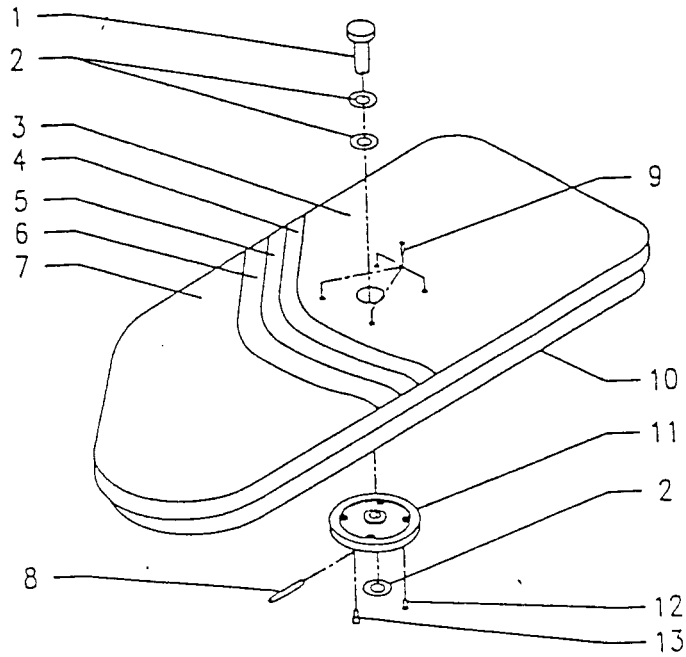

COMPACT STEAM PRESS CSP1
*REFER TO FIGURE - A

ITEM NO.	DESCRIPTION
1	Lock Knob
2	On Off Switch
3	Lens (Yellow)
4	Lens (Red)
5	Drain Knob
6	Water Tank Cap Assmebly
7	Water Tank Assembly
8	Steam Adjusting Knob
9	Rotation Release Button
10	Burst Handle
11	Board Lock Button
12	Handle
13	Balancing Leg
14	Ironing board
15	Pressing Plate
16	Temperature Control Knob
17	Bed
18	Press Arm

FIGURE B

FIGURE C

COMPACT STEAM PRESS CSPI
PART LIST

IRONING BOARD
* REFER TO FIGURE - B

ITEM NO.	PART NAME	PART NO.	QTY
1	Board Rotation Pin	287668-000	1
2	Washer	287669-000	3
3	Wooden Board	287670-000	1
	Steel Board	287670-010	1
4	Al Foil	287671-000	1
5	Stuffing for Idem	287672-000	1
6	Formed Ironing Back-up	287673-000	1
7	Formed Ironing Cloth	287674-000	1
8	Expansion Pin	287675-000	1
9	Screw (steel board)	287676-000	4
10	Vinly Covering (wooden board)	287677-000	1
11	Steel Board Support (steel board)	287678-000	1
12	Screw	287679-000	1
13	Board Fixer	287680-000	1