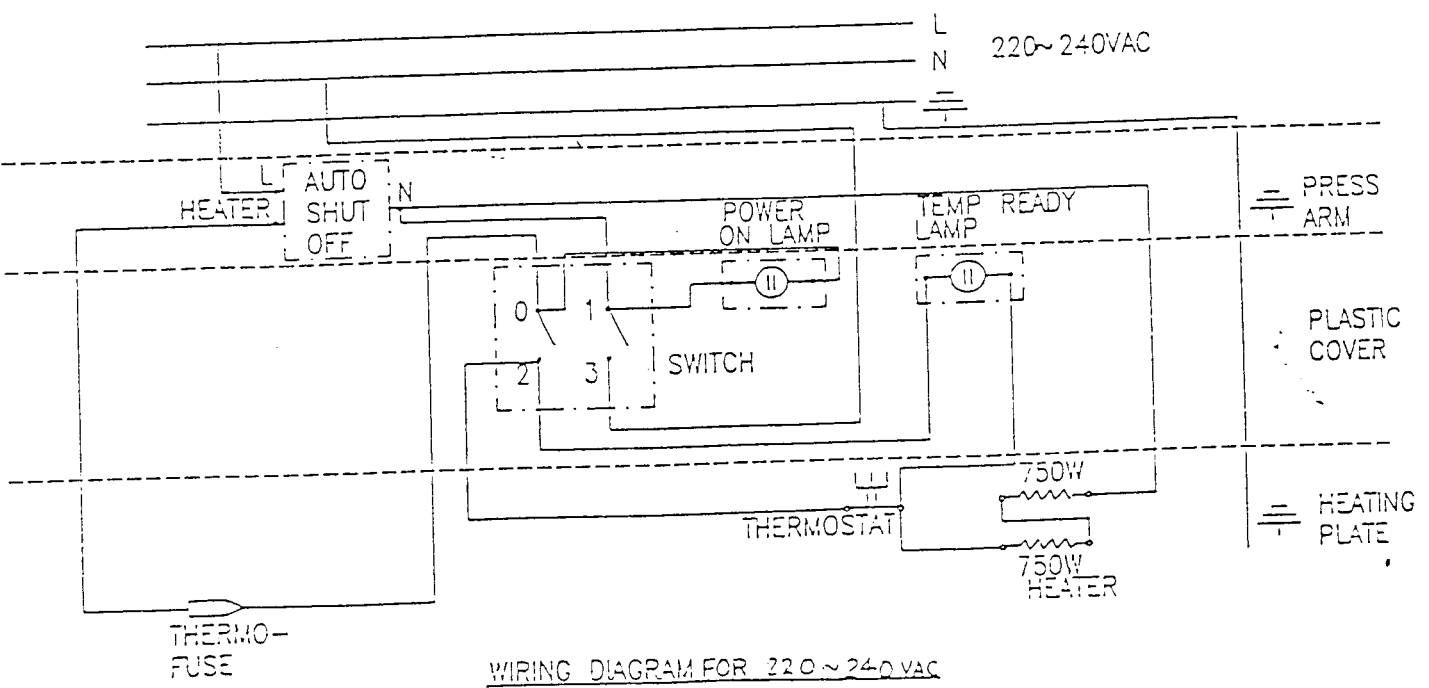

WIRING DIAGRAM FOR 220~240VAC