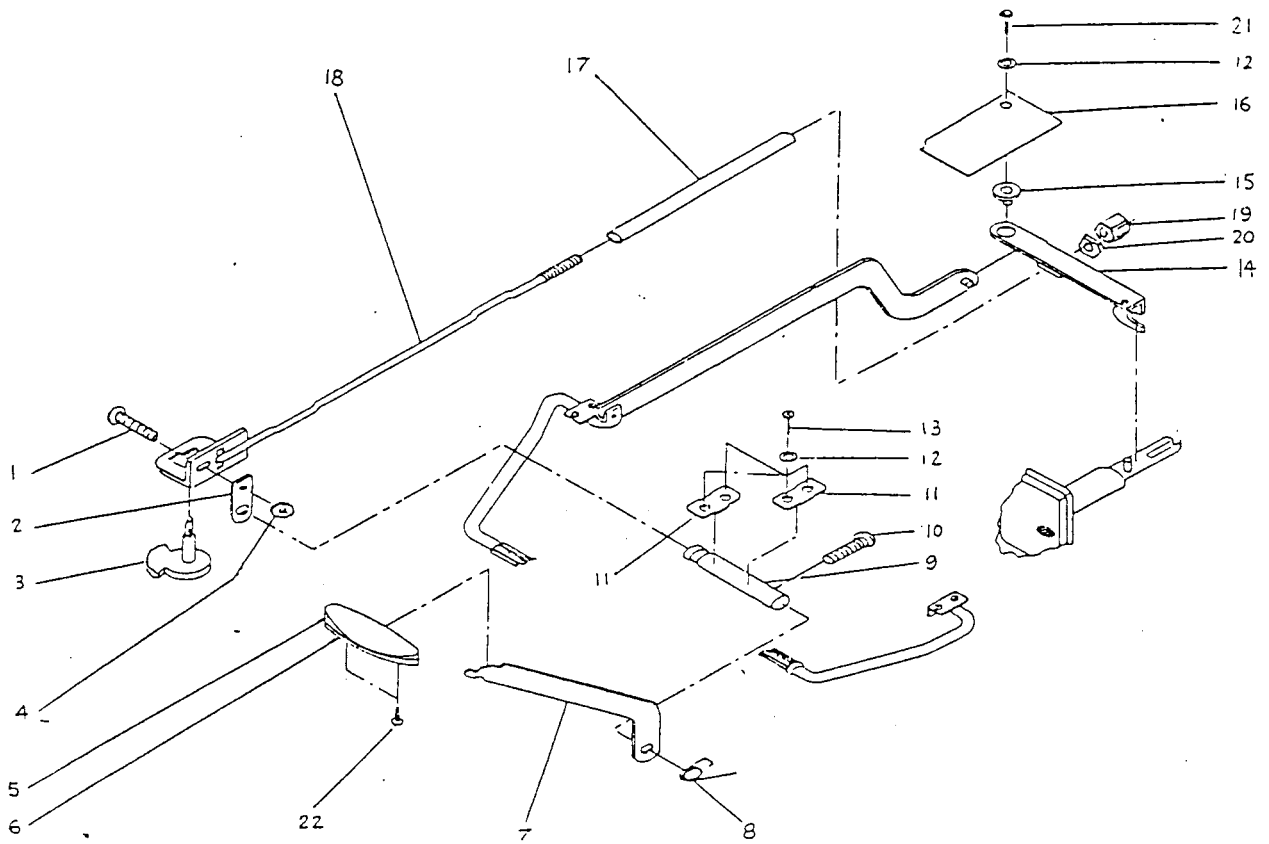

* Parts not separately available, order assembly part number as shown.

FIGURE G

FILE: CSP3.DWG

COMPACT STEAM PRESS CSP1
PART LIST

SOLEPLATE ASSEMBLY
* REFER TO FIGURE - G

ITEM NO.	PART NAME	PART NO.	QTY
1	Soleplate cover	* 284589-000	1
2	Cover Clamping Plate	* 284127-000	6
3	Plate Arm Lock	284128-000	6
4	Hose Clamp	284077-000	1
5	Reflector	284590-000	1
6	M6 Nut	284591-000	4
7	M6 Nut	284131-000	25
8	E-Ring	284592-000	2
9	Soleplate Support	284593-000	2
10	Washer	284594-000	4
11	Spacer	284595-000	2
12	Soleplate Rotation Shaft	284596-000	1
13	Spring Washer	284205-000	21
14	Washer	284597-000	2
15	Washer	284130-000	4
16	Short Heater Cover	284598-000	2
17	Heater Assembly	284599-000	1
	Heater Assembly (100V only)	284599-010	1
18	Long Heater Cover	284600-000	2
19	Heater Assembly	284601-000	1
	Heater Assembly (100V only)	284601-010	1
20	Heat Plate Spacer	284602-000	1
21	Water Tube Fitting	284047-000	2
22	Washer	284603-000	2
23	Small Heat Plate	284604-000	1
24	Small Manifold	284605-000	1
25	Weld Stud	* 284004-000	25
26	Soleplate	* 284606-000	1
27	Large Manifold	284607-000	1
28	Large Heat Plate	284608-000	1
29	Screw	284609-000	4
30	Thermostat (230V)	284610-000	1
	Thermostat (120V)	284610-010	1
31	Heat Insulator	284611-000	1
32	M4 Retaining washer	284196-000	6
33	M4 Nut	284136-000	6
34	Temperature Knob Adaptor	284612-000	1
35	Earth wire assembly (230V)	284613-000	1

COMPACT STEAM PRESS CSPI
PART LIST

SOLEPLATE ASSEMBLY
* REFER TO FIGURE - G

ITEM NO.	PART NAME	PART NO.	QTY
35	Earth wire assembly (120V)	284613-010	1
36	Fuse Spacer	284614-000	1
37	Bracket	284167-000	1
38	Soleplate Rotation Bushing	284615-000	1
39	Knob Ring	284616-000	1
40	Screw	284617-000	3
41	Coupling Slider	284618-000	1
42	Temperture Knob Coupling	284619-000	1
43	Temperature Knob	284620-000	1
44	Washer	284199-000	1
45	Spacer	284621-000	2
1,2	Soleplate cover assembly	284622-000	1
25,26	Stud Assembly	284623-000	1