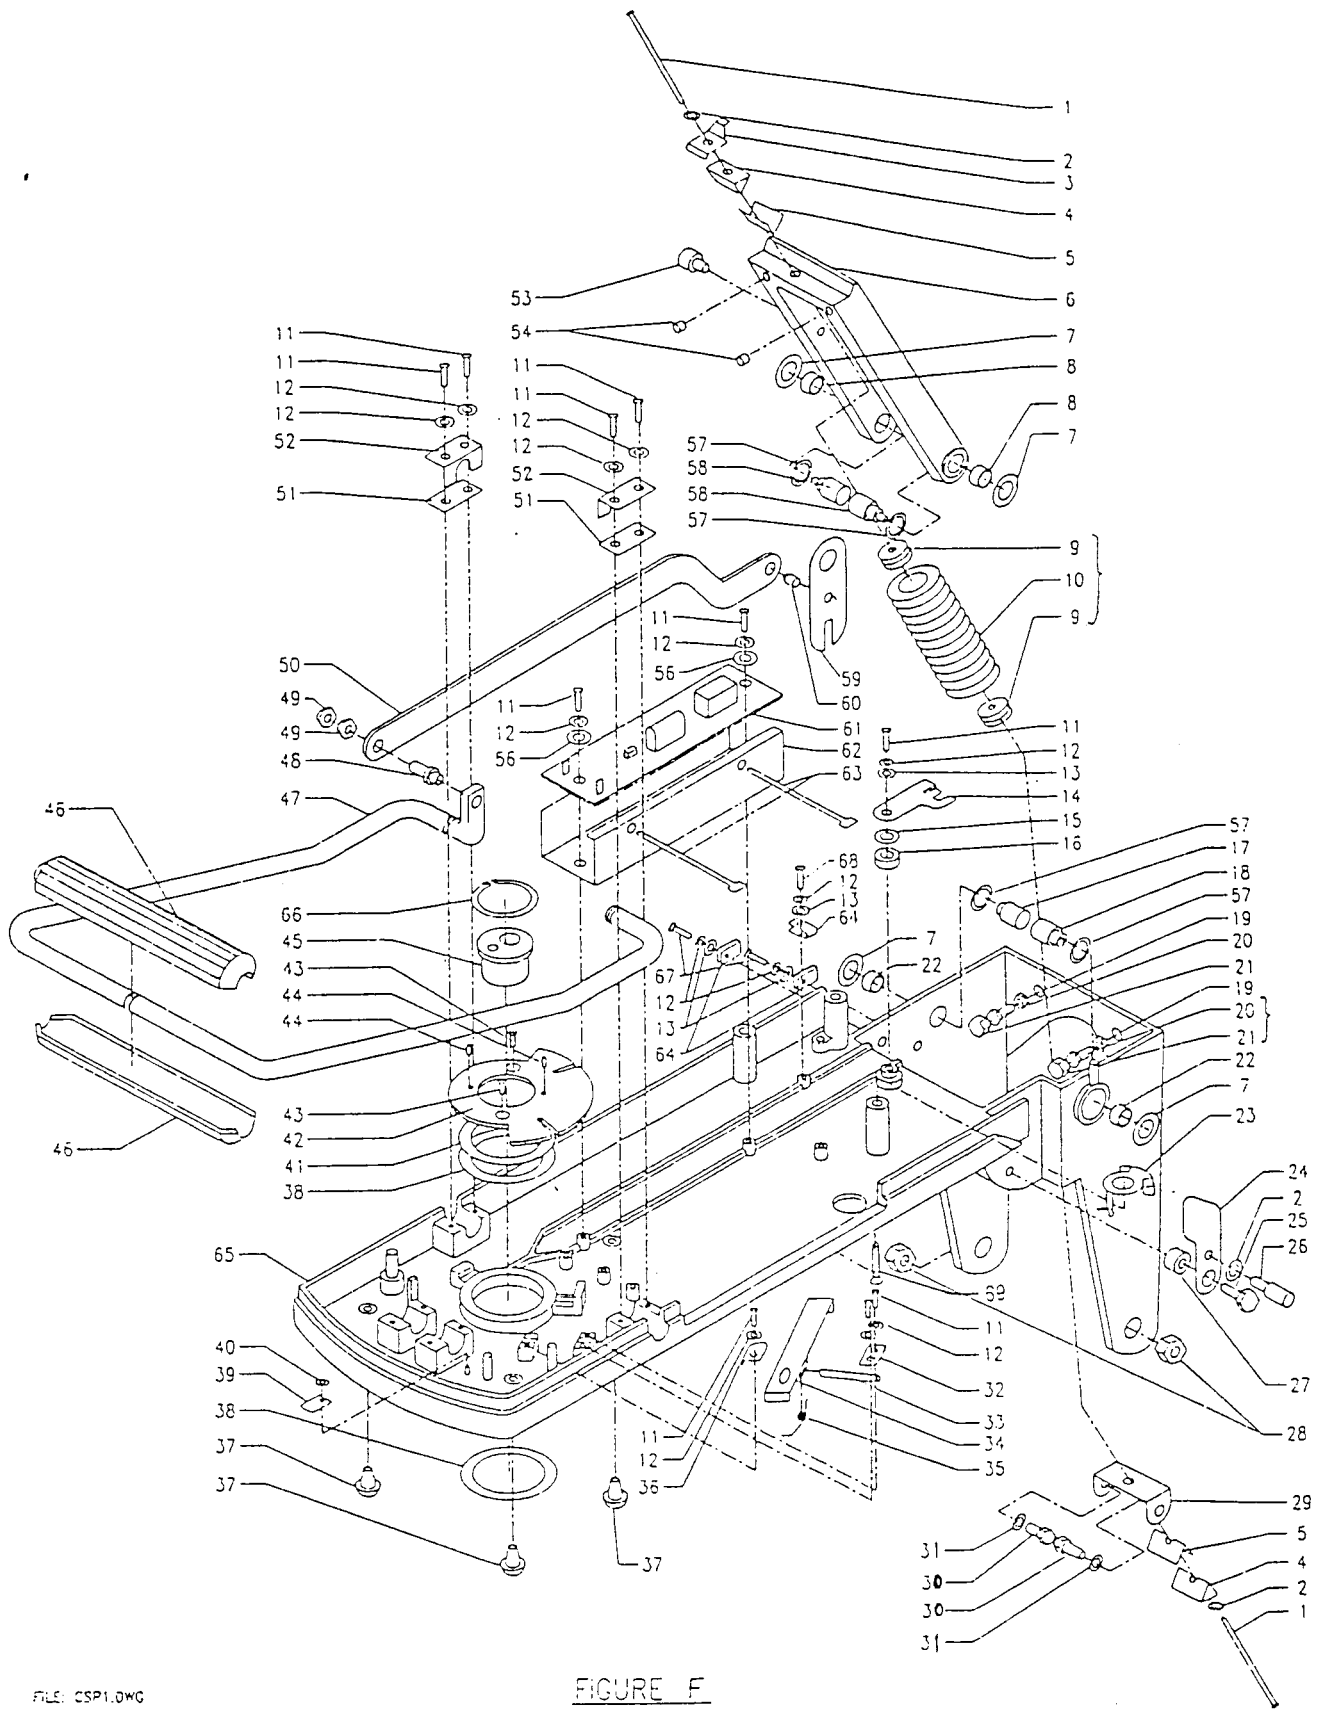

FIGURE E

FILE: CSP2.04G

COMPACT STEAM PRESS CSPI
PART LIST

BED ASSEMBLY
*** REFER TO FIGURE - E**

ITEM NO.	PART NAME	PART NO.	QTY
		284562-000	1
1	Bed	284563-000	2
2	Coned Disc spring washer	284564-000	2
3	Retaining washer	284565-000	2
4	Screw	284175-000	1
5	Terminal block	284179-000	1
6	Screw	284196-000	12
7	M4 Retaining washer	284183-000	10
8	Screw	284566-000	2
9	Rear Foot	284567-000	1
10	Strain Relief Assembly	284568-000	2
11	Screw	284179-000	2
	Screw (for ACSPI18C)	284569-000	2
12	Cable Pass	284570-000	1
13	Wire Clamp	284197-000	3
14	Washer	284571-000	1
15	Screw	284572-000	1
16	Cable Assembly (230V TUV)	284572-010	1
	Cable Assembly (120V UL)	284573-000	1
17	Strip Tie	284574-000	1
18	Rating Label (TUV)	284574-010	1
	Rating Label (UL)	284575-000	1
19	Basic Sheet	284576-000	2
20	Clamp Plate I	284577-000	2
21	Front Foot	284578-000	1
22	Bed Front Cover	284579-000	1
23	Balancing Leg Foot	284580-000	1
24	Balancing Leg	284581-000	1
25	Balancing Leg Shaft	284582-000	1
26	Wire Assembly (230V)	284582-010	1
	Wire Assembly (120V)	284583-000	1
27	Wire Assembly (230V)	284583-010	1
	Wire Assembly (120V)	284584-000	4
28	Board support Leg	284117-000	1
29	Rubber Buffer	284585-000	2
30	Board Lock Spring	284586-000	2
31	Board Lock Shaft	284587-000	1
32	Board Lock Button	284588-000	2
33	Screw		