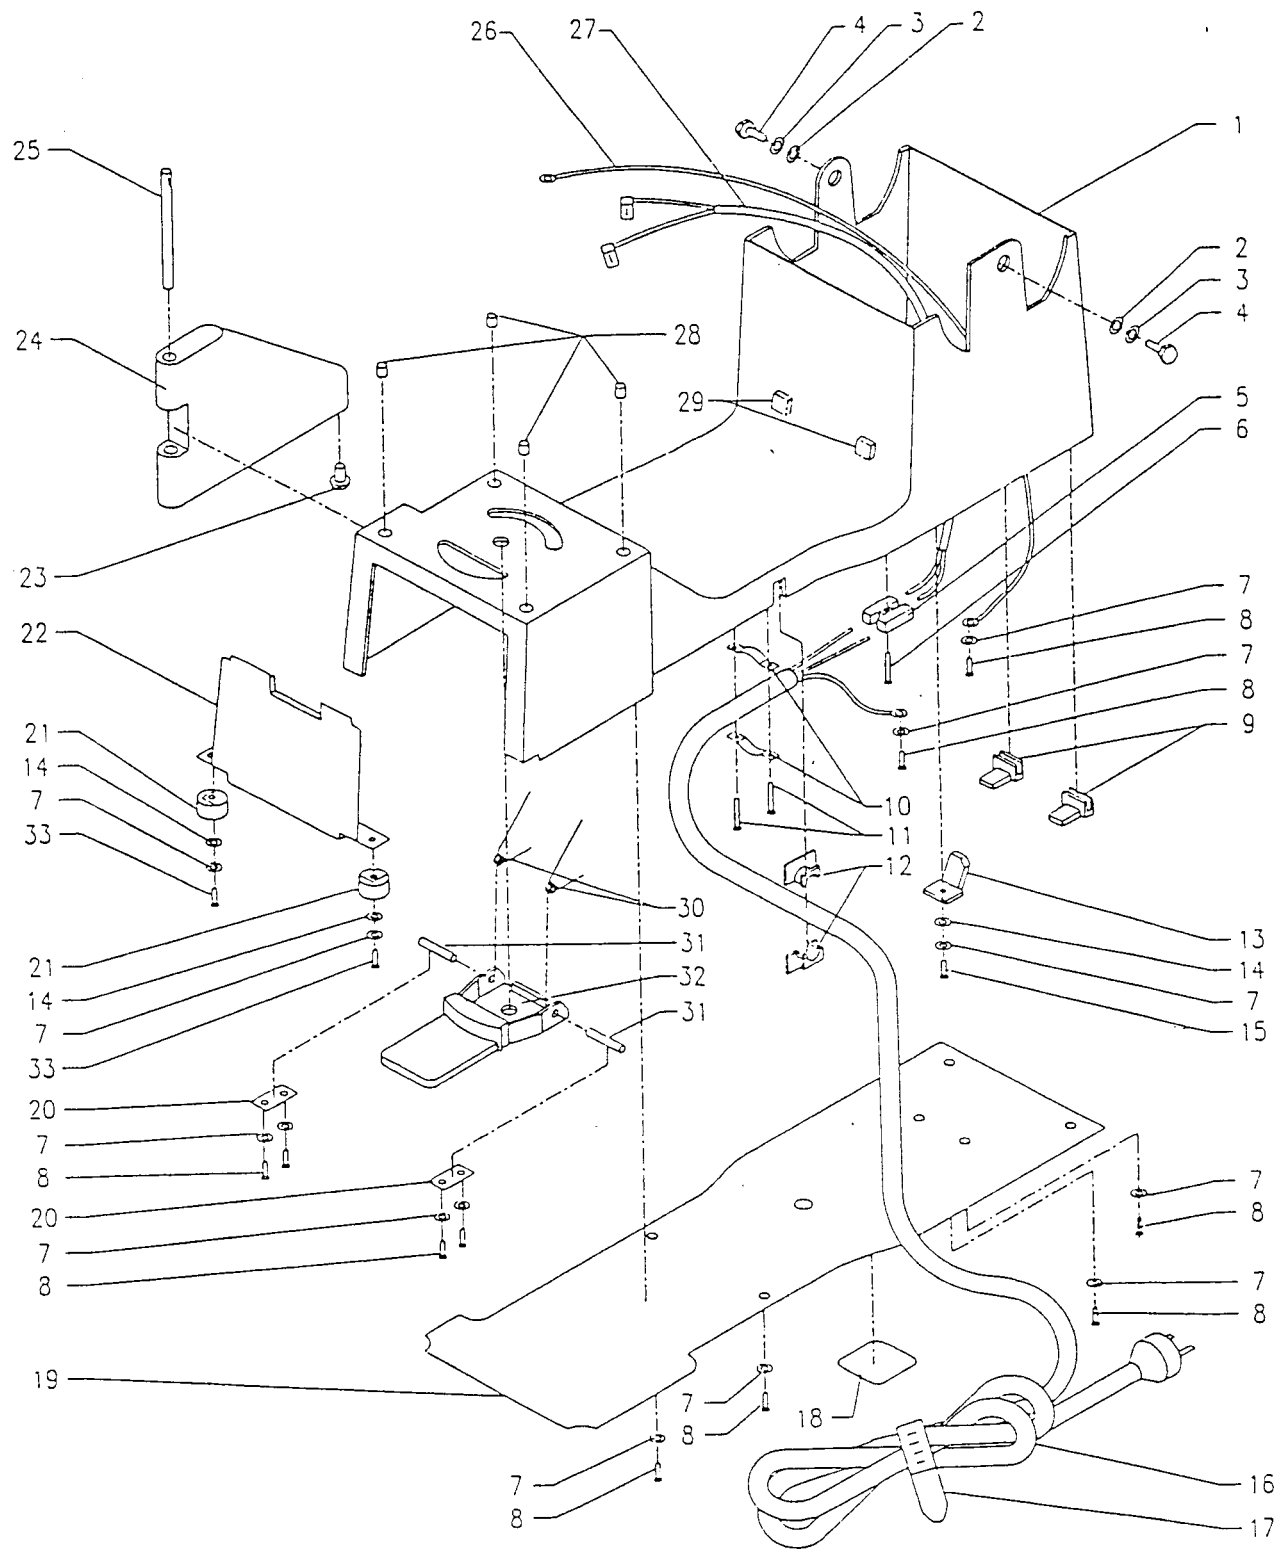

FIGURE D

COMPACT STEAM PRESS CSPI
PART LIST

COVER ASSEMBLY
* REFER TO FIGURE - D

ITEM NO.	PART NAME	PART NO.	QTY
1	On Off Switch	284624-000	1
2	Steam Adjusting Knob	284625-000	1
3	Steam Adjusting knob ring	284016-000	1
4	Top Cover	284626-000	1
5	Rotation Release Button	284627-000	1
6	Cable Tie	284628-000	2
7	Lens holder	284629-000	1
8	Slit Cover	284630-000	1
9	Slit Cover Support	284631-000	1
10	Screw	284177-000	6
11	Wire assembly (230V)	284632-000	1
	Wire assembly (120V)	284632-010	1
12	Wire assembly (230V only)	284633-000	1
13	Insert	284086-000	2
14	Strain Relief Plate	284634-000	1
15	Wire assembly (230V)	284635-000	1
	Wire assembly (120V)	284635-010	1
16	Lock Knob	284636-000	1
17	Lock Knob Support	284637-000	1
18	Lock Knob Plate	284638-000	1
19	Lens (Red)	284639-000	1
20	Lens (Yellow)	284639-010	1