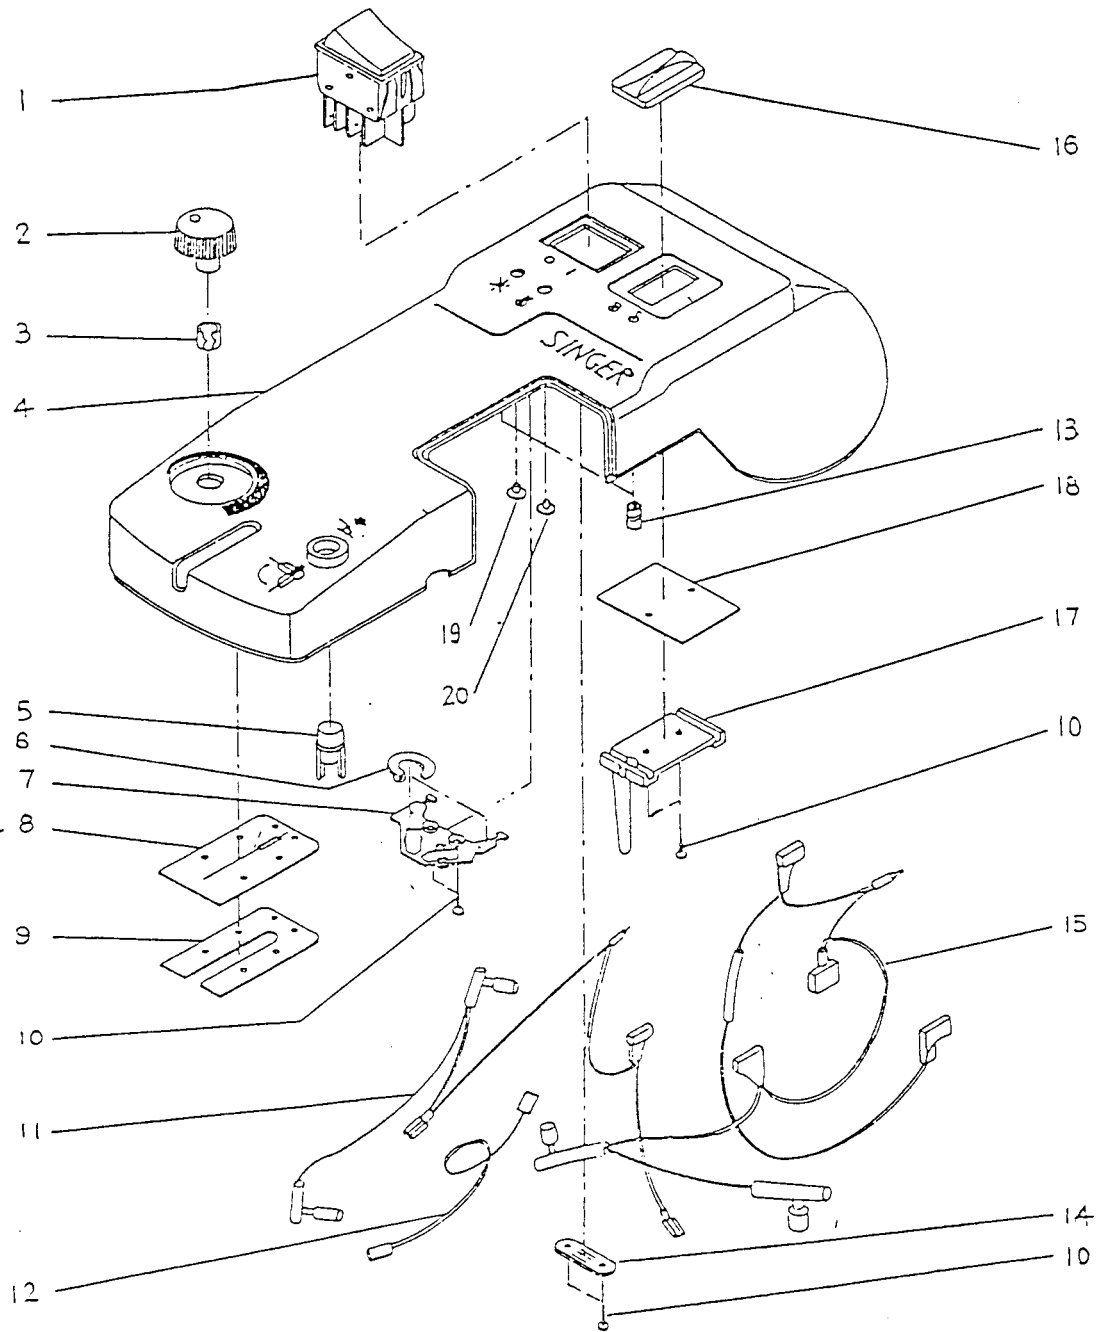

FIGURE D

COMPACT STEAM PRESS CSPI
PART LIST

COVER ASSEMBLY
* REFER TO FIGURE - D

ITEM NO.	PART NAME	PART NO.	QTY
1	On Off Switch	284624-000	1
2	Steam Adjusting Knob	284625-000	1
3	Steam Adjusting knob ring	284016-000	1
4	Top Cover	284626-000	1
5	Rotation Release Button	284627-000	1
6	Cable Tie	284628-000	2
7	Lens holder	284629-000	1
8	Slit Cover	284630-000	1
9	Slit Cover Support	284631-000	1
10	Screw	284177-000	6
11	Wire assembly (230V)	284632-000	1
	Wire assembly (120V)	284632-010	1
12	Wire assembly (230V only)	284633-000	1
13	Insert	284086-000	2
14	Strain Relief Plate	284634-000	1
15	Wire assembly (230V)	284635-000	1
	Wire assembly (120V)	284635-010	1
16	Lock Knob	284636-000	1
17	Lock Knob Support	284637-000	1
18	Lock Knob Plate	284638-000	1
19	Lens (Red)	284639-000	1
20	Lens (Yellow)	284639-010	1