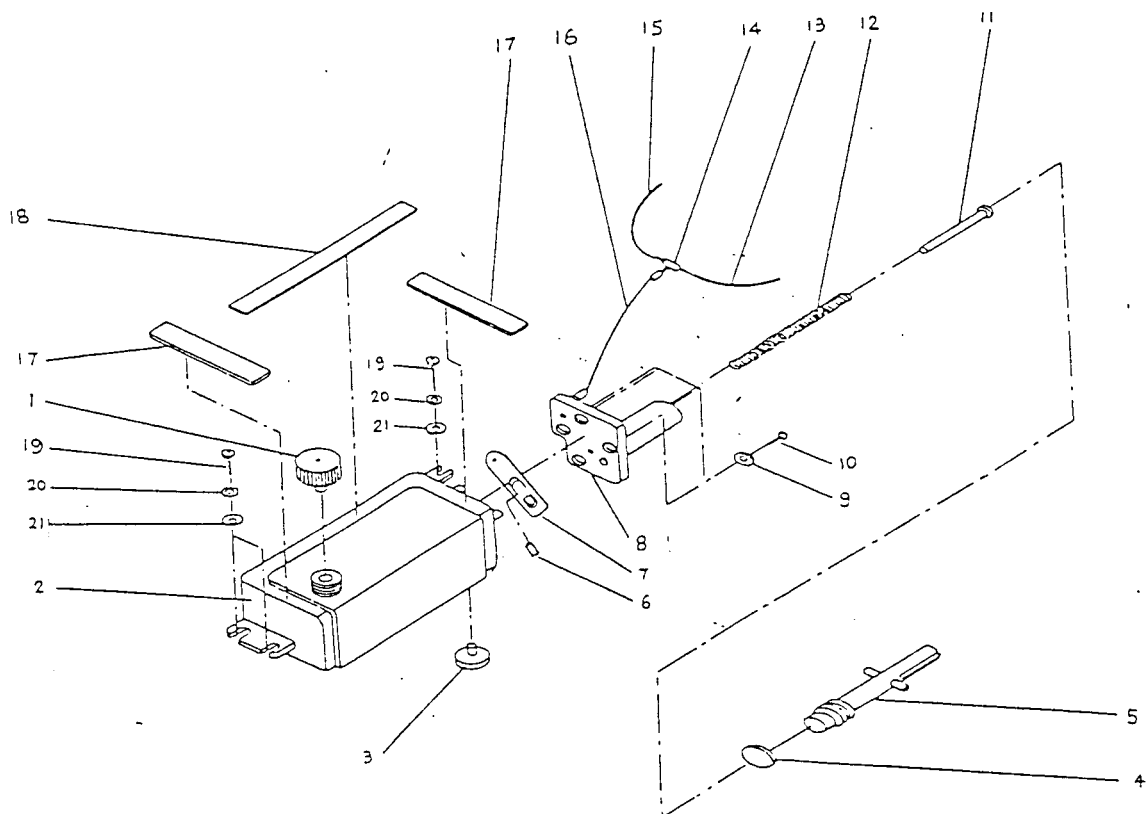

COMPACT STEAM PRESS CSPI
PART LIST

SOLEPLATE ASSEMBLY
* REFER TO FIGURE - G

ITEM NO.	PART NAME	PART NO.	QTY
35	Earth wire assembly (120V)	284613-010	1
36	Fuse Spacer	284614-000	1
37	Bracket	284167-000	1
38	Soleplate Rotation Bushing	284615-000	1
39	Knob Ring	284616-000	1
40	Screw	284617-000	3
41	Coupling Slider	284618-000	1
42	Temperture Knob Coupling	284619-000	1
43	Temperature Knob	284620-000	1
44	Washer	284199-000	1
45	Spacer	284621-000	2
1,2	Soleplate cover assembly	284622-000	1
25,26	Stud Assembly	284623-000	1

FIGURE H

FIGURE J

COMPACT STEAM PRESS CSPI
PART LIST

STEAM BURST LINKAGE ASSEMBLY
* REFER TO FIGURE - H

ITEM NO.	PART NAME	PART NO.	QTY
1	Screw	284640-000	1
2	Steam Ajustion Follower Link	284641-000	1
3	Steam Adjusting Cam	284642-000	1
4	Hexagonal Nut	284101-000	1
5	Upper Burst Handle Cover	284643-000	1
6	Lower Burst Handle cover	284644-000	1
7	Burst Handle	284645-000	1
8	Burst Lever Return Spring	284646-000	1
9	Burst Handle Pivot	284647-000	1
10	Screw	284187-000	1
11	Handle Clamp Plate	284105-000	2
12	M4 Retaining washer	284196-000	5
13	Screw	284183-000	4
14	Rocker Link	284648-000	1
15	Rocker Link Bush	284649-000	1
16	Wire Insulator	284650-000	1
17	Tube	284651-000	1
18	Control Link Assembly	284652-000	1
19	Control Link Adjusting nut	284043-000	1
20	Hexagonal Nut	284069-000	1
21	Screw	284184-000	1
22	Screw	284653-000	2