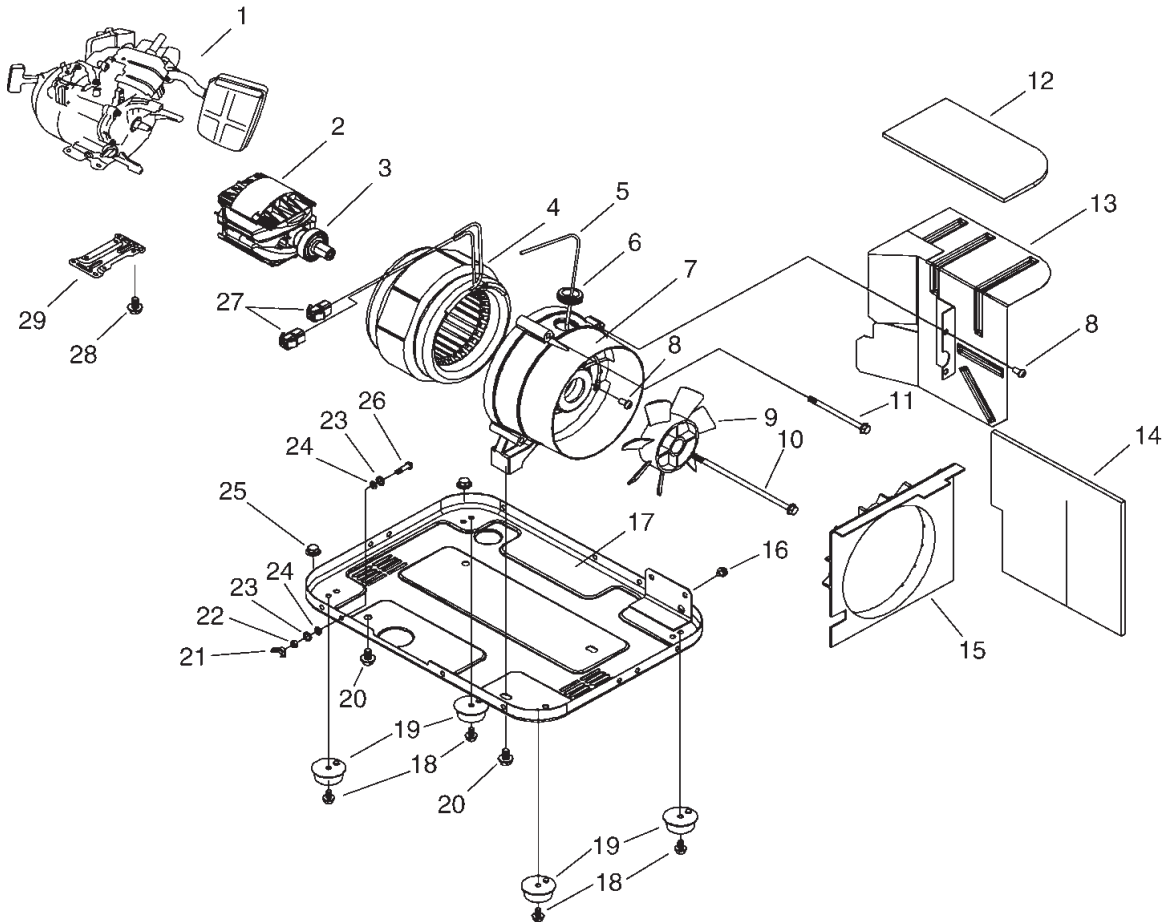

Model No. 01666-1 (1000 Watt AC Generator) Manual No. 196735A Revision 0 (02/07/2005)

EXPLODED VIEW AND PARTS LIST – MAIN UNIT

Item	Part #	Description	Item	Part #	Description
1	§	ENG, 2.4HP (050032-0113-E1)	16	187392GS	PHMS, M6-1.0, W/L/FW
2	187378GS	ROTOR	17	187383GS	BASE, GEN
3	187411GS	BRG	18	187390GS	BOLT, FLNG, M6-1.0 X 10
4	187379GS	STATOR	19	187385GS	MNT, VIBR
5	187430GS	LEAD, GREEN	20	187427GS	HHCS, FLNG, M8-1.25 X 12
6	187409GS	BUSHING, LEAD WIRE, G790B	21	187424GS	NUT, WING, M5 X 0.8
7	187381GS	RBC, 1K	22	187423GS	NUT, M5 X 0.8
8	187399GS	SCREW, SELF TAP, M6-12	23	187419GS	WSHR, LOCK
9	187382GS	FAN, COOLING	24	187420GS	WSHR, FLAT
10	187388GS	BOLT, RTR	25	187401GS	NUT, M8-1.25, FLANGE
11	187389GS	BOLT, STATOR	26	187415GS	PHMS, M5-0.8 X 20
12	187405GS	INSLTN, HEAT SEALED, #1	27	187413GS	CNNCTR
13	187384GS	MFFLR, SEALED	28	187434GS	HHCS, FLNG
14	187407GS	INSLTN, HEAT SEALED, #2	29	187431GS	STND, ENG
15	187403GS	DUCT, AIR			