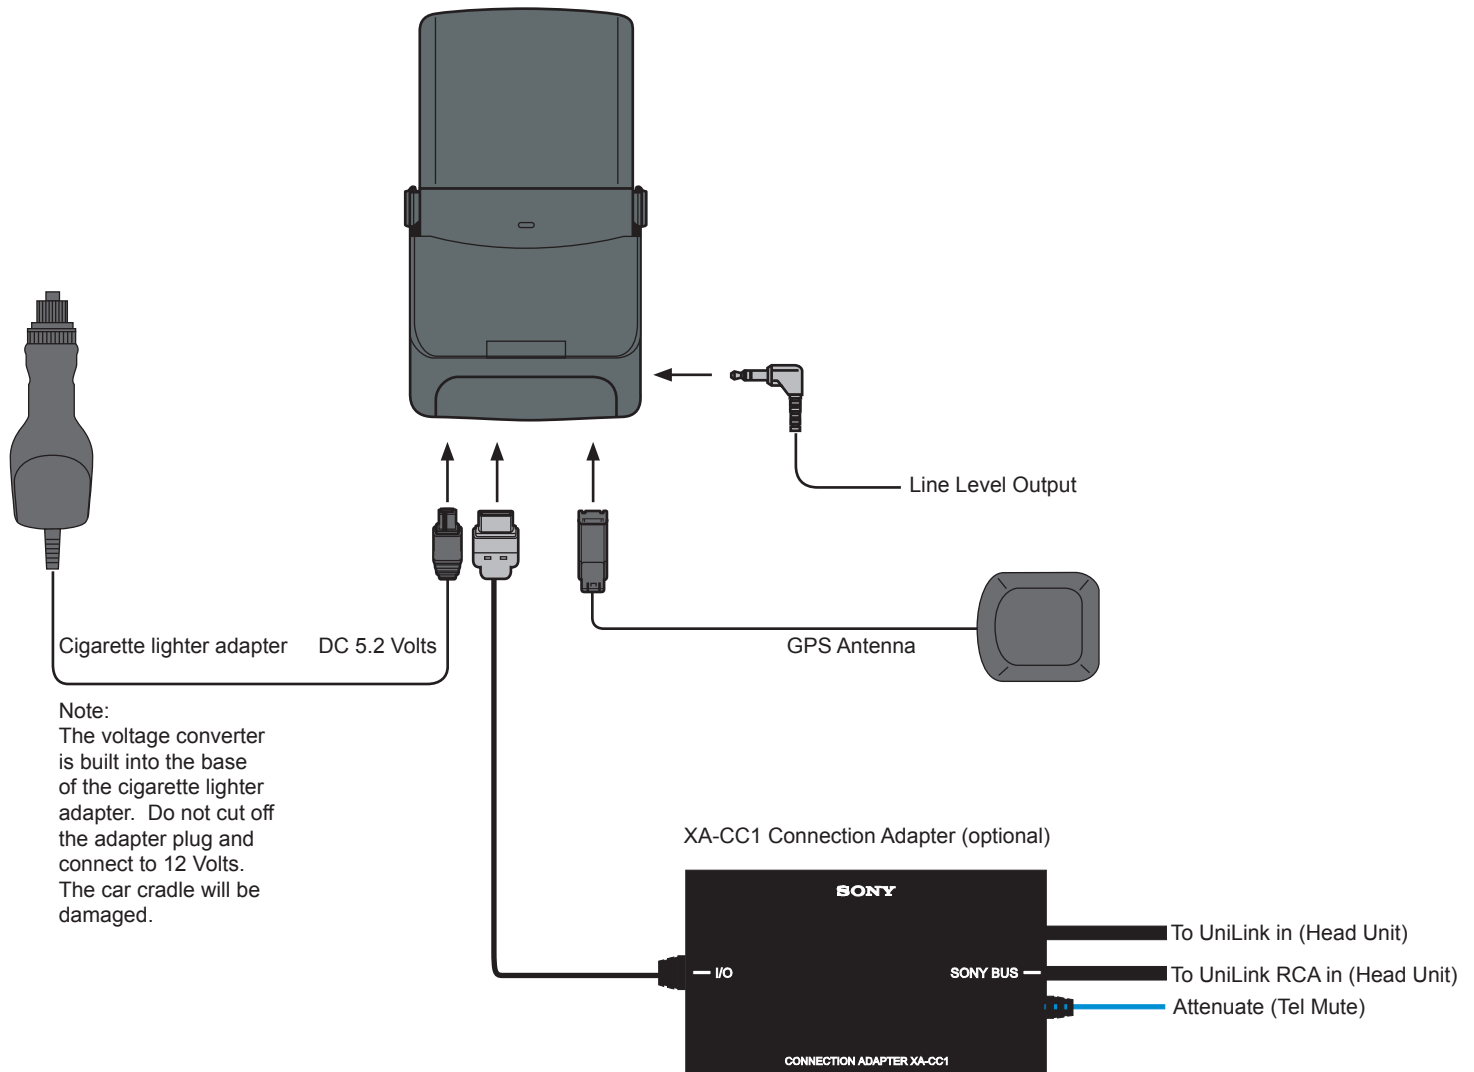

Other Requirements and System Operational Parameters

Requires internet connection and PC for route set-up.
Reads e-mail stored in the CLIÉ Mail.
Schedule must be synchronized with PC or direct input of data on the
Schedule application.
Memory Stick media is necessary to store audio content in your CLIÉ
handheld.
Memory Stick media sold separately. Compatible with MagicGate
Memory Stick (sold separately).
This product is Memory Stick PRO media compatible after software
upgrade. Memory Stick PRO media features vary by and are dependent
upon the design of host hardware devices.

Supplied Accessories

Car battery adapter	XA-DC5
Wireless card remote	RM-X136
GPS antenna	VCA-36
Software	Installation CD-ROM Rand McNally StreetFinder® C Travel Navigation software CD-ROM Rand McNally StreetFinder® C Travel Navigation software User's Guide
Parts for installation and connections, Operating instructions manual, Installation / Connections manual, End-User License Agreement, Limited Warranty Statement	

2004 SONY MOBILE PRODUCT GUIDE

PEGA-CC5 Car Cradle

Note:
The voltage converter
is built into the base
of the cigarette lighter
adapter. Do not cut off
the adapter plug and
connect to 12 Volts.
The car cradle will be
damaged.