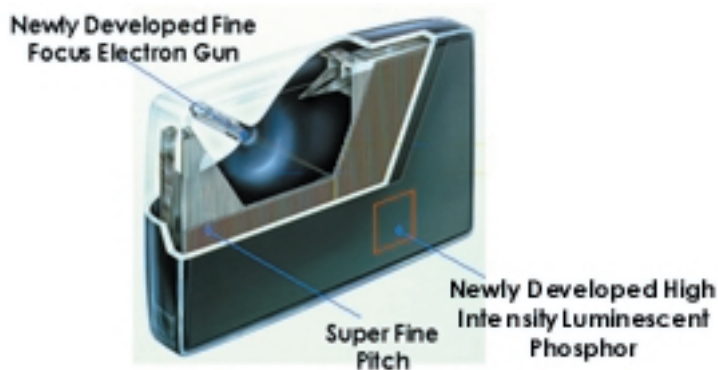

SUPER FINE PITCH

CineMotion
reverse 3-2 pull down technology

MEMORY STICK

DRC
Digital Reality Creation

- Super Fine Pitch CRT
- Hi-Scan 1080i™ Display
- ATSC Integrated Tuner and Digital Cable Ready with CableCARD™ Slot
- DRC™ Digital Reality Creation™ MultiFunction circuitry
- Cinemotion™ Reverse 3-2 Pulldown Technology
- HD Detailer™ Wideband Video Amp
- ClearEdge VM™ (Wideband Velocity Modulation Scanning)
- Memory Stick® Media* Enhanced Playback (JPEG, MPEG1, MP3)
- HDMI/HDCP Interface

SuperFine Pitch provides better image detail with high definition sources. The Aperture Grill was improved by making the vertical slits a finer pitch that increases the number of slits by up to 65% (16 x 9 base). Also improved were the High Precision Deflection Yoke, Fine Focus Electron Gun and the inclusion of higher intensity Luminescent Phosphors. The result is a more detailed image for both moving and still images, higher resolution picture quality, and better edge detail.

KD-30/34/36XS955

30" FD Trinitron® WEGA® Hi-Scan® TV

Features

Video

- Dynamic Focus™ Circuitry
- Dynamic Picture™ Circuitry
- Trinitone® Color Temperature
- ClearEdge VM™ (Wideband Velocity Modulation Scanning)
- Vertical Aperture Compensation
- Vertical Center Adjustment
- 3 D Digital Comb Filter
- Wide Modes:
(Normal/Full/Zoom/Wide Zoom)
- Auto Pedestal Clamp
- Auto White Balance
- High Voltage Regulator
- HD Detailer™ Wideband Video Amplifier
- NTSC Color System
- ID1 Detection
- Magnetic Quadruple Pole
- Tilt Correction
- Vertical Correction
- Vertical Size Adjustment