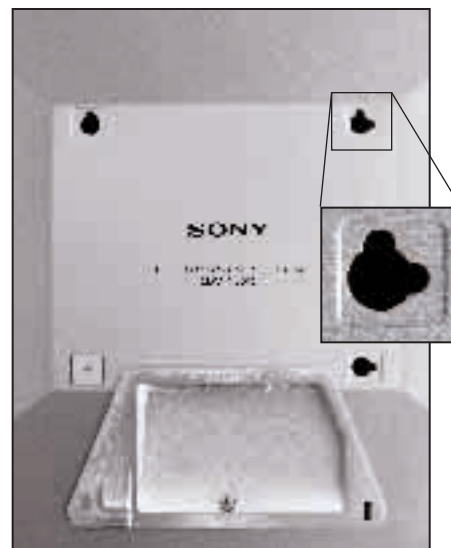

Media Engine

The self contained Media Engine unit houses all the circuitry for the N50 and N50PS LCD Displays including audio, video and power. This all in one component can easily be stashed out of sight just about anywhere, such as under a desk, behind a filing cabinet, or in a desk drawer, cutting down on unnecessary desktop clutter.

Photostand

The Multiscan N50PS display comes in a photostand design, which can be used in a portrait or landscape mode. The screen can be tilted from 20 to 40 degrees for the correct viewing angle.

SDM-N50PS
(photostand in portrait position)

Stereo Speakers

A pair of quarter sized speakers, built unobtrusively into the base of the N50 LCD display, deliver exceptional stereo sound. Sony's sound system with built-in bass boost creates powerful audio, while wide stereo processing technology simulates stereo placement of these amazing 2Wx2W in-base speakers

Wall Mountable

A unique feature of the Multiscan N50PS is the ability to mount the display on the wall. Mounting slots on the back allow the N50PS display to be hung vertically or horizontally – just like a picture.