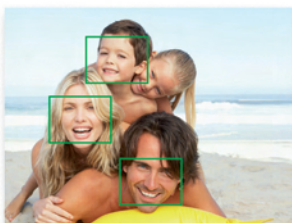

So don't settle for ordinary pictures. Get the shot you really want. With Sony Cyber-shot® cameras.

you really want.

The new face of photography: Sony Face Detection.

Have you ever seen pictures with the faces bleached out because the flash was too strong? Or blurry faces because the camera didn't know where to focus? Or faces too dark because light was coming from behind? Sony's supremely powerful BIONZ™ processor – originally used in the award-winning α100 digital SLR – solves these problems automatically. A BIONZ function called Face Detection identifies the faces in your scene and adjusts focus, exposure, white balance and flash. The result? Great pictures, every time! ▼

WITHOUT FACE DETECTION

WITH FACE DETECTION

Sony solves common exposure, focus, flash and white balance problems with Face Detection technology. (Sample photos for illustration purposes.)

Perfecting your pictures.