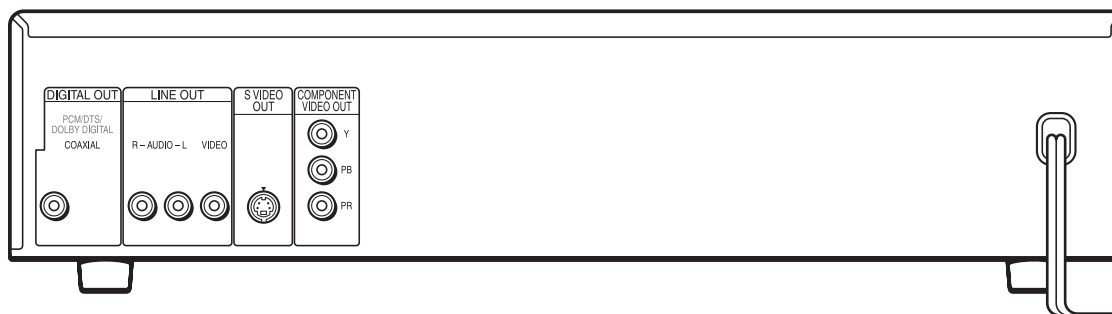

DVP-NC615

DVD player

KEY TECHNOLOGY