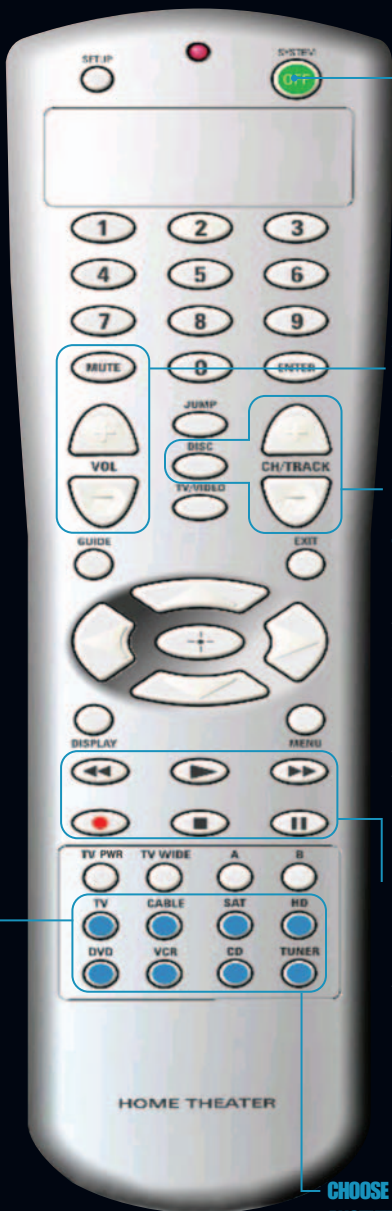

## Main Room – Wireless Remote Control

**START HERE** – Select your source.\*\* Press the TV, CABLE, SATELLITE, HIGH DEFINITION CABLE/SATELLITE, DVD, VCR, CD or TUNER button.\* The system will automatically turn on the correct components and select the correct inputs.

**WHEN YOU'RE DONE** –

press the System OFF button and the entire system will switch off.

**ADJUST VOLUME** –

with the VOLUME +/- and MUTE buttons.

**CHANGE THE CHANNEL OR TRACK** –

When watching TV you can easily change the channel. While watching a DVD or listening to your favorite CD you can change tracks. Plus with the DISC skip button you can change discs.

**CONTROL PLAYBACK** –

of CD, DVD and VHS with the familiar buttons.

**CHOOSE ANOTHER SOURCE** –

and the system will automatically switch on the correct components.

\*\*Make certain to point the remote at the system until the LED stops flashing.

### In-wall Keypad and Volume Control

**START HERE –** Select your source. Press the CD, TUNER, DVD or VCR button. The system will automatically turn on the correct components and select the correct inputs.