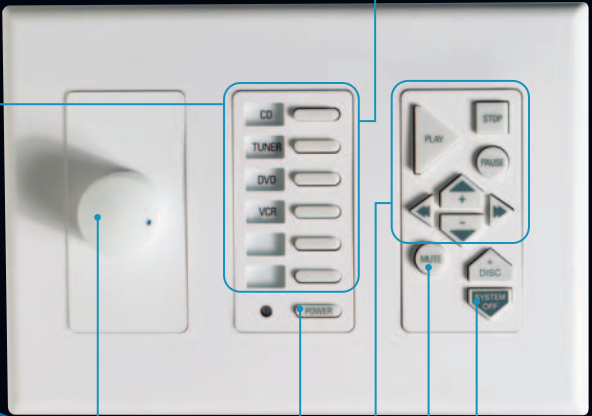

Quick Start Guide

Remote Room –

In-wall Keypad and Volume Control

START HERE – Select your source. Press the CD, TUNER, DVD or VCR button. The system will automatically turn on the correct components and select the correct inputs.

CHOOSE ANOTHER SOURCE – and the system will automatically turn on the correct components.

ADJUST VOLUME – with the in-wall Volume control.

ROOM OFF – Press the POWER button to turn the room off.

CONTROL PLAYBACK – of CD, DVD and VHS with these familiar buttons.

WHEN YOU'RE DONE – Press the System OFF button to turn off the entire NHS-502 system, except for the Main Room television.

MUTE – Turns volume off completely.

Consumer Support:
Hotline: 1-877-619-7669
email: sonynewhome@info.sel.sony.com