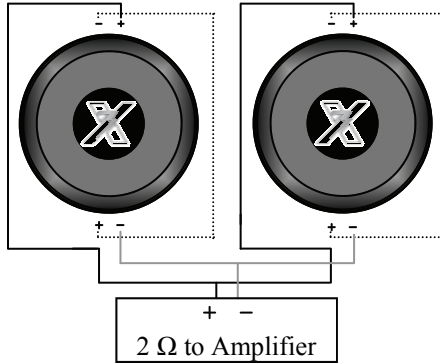

Enclosure Dimensions

Soundstream does not provide enclosure dimensions as there are infinite variables when designing a box, i.e. vehicle, amplifier, music preferences, etc... For designs tailored to your specific needs, please contact us at tech-support@soundstream.com, or 1-800-724-1377.

Enclosure Construction

All enclosures should be made of .75" (3/4") material only. When possible, make the baffle 1.5" (1 1/2) thick and add .75" (3/4") to the depth of the enclosure to compensate. All volumes **INCLUDE** vent/port and subwoofer displacements. **DO NOT** change the volume unless you plan on adding a substantial amount of bracing. For added performance, applying a coat of fiberglass resin to the interior walls will greatly improve sealing the enclosure. Adding a thin layer of poly-fill will improve response by smoothing out reflections within the enclosure.

Enclosure Recommendations

X3-122 Hi-Tuned				
	Ft.³	Round Port	FB	F3
Min.	2.00	(2) 4" x 14"	50.1	38.0
Opt.	3.00	(3) 4" x 12.25"	50.2	37.8
Max.	4.00	(3) 4" x 6.75"	50.2	37.8

X3-122 Low-Tuned				
	Ft.³	Round Port	FB	F3
Min.	2.50	(3) 3" x 14.75"	39.9	31.6
Opt.	3.50	(3) 3" x 12.50"	34.8	28.2
Max.	4.50	(2) 4" x 15.5"	29.9	25.0

X3-152 Hi-Tuned				
	Ft.³	Round Port	FB	F3
Min.	3.00	(2) 4" x 6.5"	50.3	40.6
Opt.	4.50	(3) 4" x 5.5"	50.2	40.1
Max.	6.00	(4) 4" x 4.75"	50.5	40.0

X3-152 Low-Tuned				
	Ft.³	Round Port	FB	F3
Min.	3.00	(2) 4" x 14"	40.0	34.0
Opt.	4.50	(2) 4" x 10.25"	34.9	29.9
Max.	6.00	(3) 4" x 18.25"	29.9	26.2

X3-182 Hi-Tuned				
	Ft.³	Round Port	FB	F3
Min.	4.00	(4) 4" x 12.75"	50.2	40.5
Opt.	6.00	(3) 6" x 12"	50.1	39.7
Max.	8.00	(4) 6" x 10.75"	50.1	39.4

X3-182 Low-Tuned				
	Ft.³	Round Port	FB	F3
Min.	4.00	(3) 4" x 16.5"	40.0	34.0
Opt.	6.00	(2) 6" x 20.75"	34.9	29.9
Max.	8.00	(2) 6" x 19.5"	30.0	26.2

WWW.SOUNDSTREAM.COM

Download from www.Somanuals.com. All Manuals Search And Download.

WWW.SOUNDSTREAM.COM

Download from www.somanuals.com. All Manuals Search And Download.