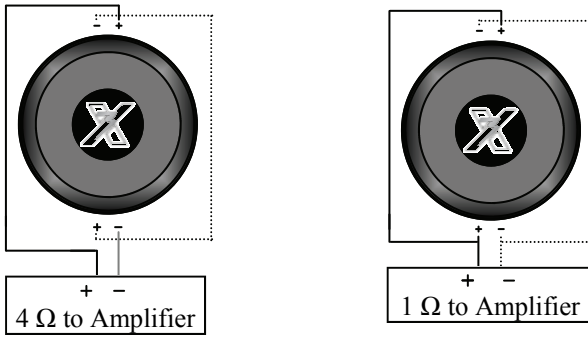

Enclosure Dimensions

Soundstream does not provide enclosure dimensions as there are infinite variables when designing a box, i.e. vehicle, amplifier, music preferences, etc... For designs tailored to your specific needs, please contact us at tech-support@soundstream.com, or 1-800-724-1377.

Enclosure Construction

All enclosures should be made of .75" (3/4") material only. When possible, make the baffle 1.5" (1 1/2) thick and add .75" (3/4") to the depth of the enclosure to compensate. All volumes **INCLUDE** vent/port and subwoofer displacements. **DO NOT** change the volume unless you plan on adding a substantial amount of bracing. For added performance, applying a coat of fiberglass resin to the interior walls will greatly improve sealing the enclosure. Adding a thin layer of poly-fill will improve response by smoothing out reflections within the enclosure.

Enclosure Recommendations

X3-122 Hi-Tuned				
	Ft.³	Round Port	FB	F3
Min.	2.00	(2) 4" x 14"	50.1	38.0
Opt.	3.00	(3) 4" x 12.25"	50.2	37.8
Max.	4.00	(3) 4" x 6.75"	50.2	37.8

X3-122 Low-Tuned				
	Ft.³	Round Port	FB	F3
Min.	2.50	(3) 3" x 14.75"	39.9	31.6
Opt.	3.50	(3) 3" x 12.50"	34.8	28.2
Max.	4.50	(2) 4" x 15.5"	29.9	25.0

X3-152 Hi-Tuned				
	Ft.³	Round Port	FB	F3
Min.	3.00	(2) 4" x 6.5"	50.3	40.6
Opt.	4.50	(3) 4" x 5.5"	50.2	40.1
Max.	6.00	(4) 4" x 4.75"	50.5	40.0

X3-152 Low-Tuned				
	Ft.³	Round Port	FB	F3
Min.	3.00	(2) 4" x 14"	40.0	34.0
Opt.	4.50	(2) 4" x 10.25"	34.9	29.9
Max.	6.00	(3) 4" x 18.25"	29.9	26.2

X3-182 Hi-Tuned				
	Ft.³	Round Port	FB	F3
Min.	4.00	(4) 4" x 12.75"	50.2	40.5
Opt.	6.00	(3) 6" x 12"	50.1	39.7
Max.	8.00	(4) 6" x 10.75"	50.1	39.4

X3-182 Low-Tuned				
	Ft.³	Round Port	FB	F3
Min.	4.00	(3) 4" x 16.5"	40.0	34.0
Opt.	6.00	(2) 6" x 20.75"	34.9	29.9
Max.	8.00	(2) 6" x 19.5"	30.0	26.2

WWW.SOUNDSTREAM.COM

Download from www.Somanuals.com. All Manuals Search And Download.

WWW.SOUNDSTREAM.COM

Download from www.somanuals.com. All Manuals Search And Download.