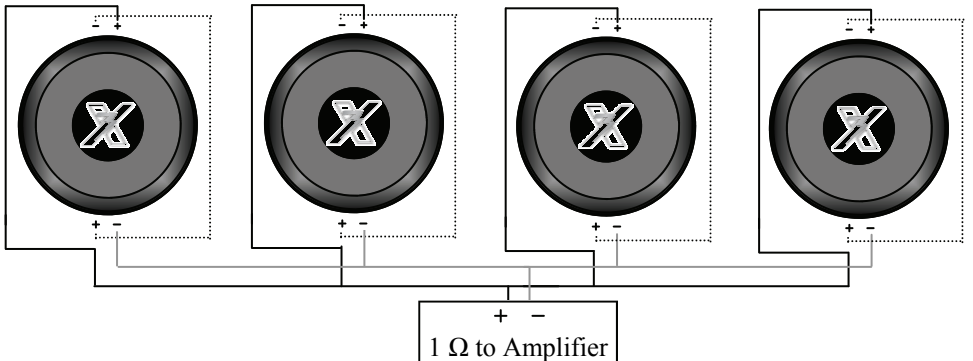

Enclosure Dimensions

Soundstream does not provide enclosure dimensions as there are infinite variables when designing a box, i.e. vehicle, amplifier, music preferences, etc... For designs tailored to your specific needs, please contact us at tech-support@soundstream.com, or 1-800-724-1377.

Enclosure Construction

All enclosures should be made of .75" (3/4") material only. When possible, make the baffle 1.5" (1 1/2) thick and add .75" (3/4") to the depth of the enclosure to compensate. All volumes **INCLUDE** vent/port and subwoofer displacements. **DO NOT** change the volume unless you plan on adding a substantial amount of bracing. For added performance, applying a coat of fiberglass resin to the interior walls will greatly improve sealing the enclosure. Adding a thin layer of poly-fill will improve response by smoothing out reflections within the enclosure.

Enclosure Recommendations

X3-122 Hi-Tuned				
	Ft.³	Round Port	FB	F3
Min.	2.00	(2) 4" x 14"	50.1	38.0
Opt.	3.00	(3) 4" x 12.25"	50.2	37.8
Max.	4.00	(3) 4" x 6.75"	50.2	37.8

X3-122 Low-Tuned				
	Ft.³	Round Port	FB	F3
Min.	2.50	(3) 3" x 14.75"	39.9	31.6
Opt.	3.50	(3) 3" x 12.50"	34.8	28.2
Max.	4.50	(2) 4" x 15.5"	29.9	25.0

X3-152 Hi-Tuned				
	Ft.³	Round Port	FB	F3
Min.	3.00	(2) 4" x 6.5"	50.3	40.6
Opt.	4.50	(3) 4" x 5.5"	50.2	40.1
Max.	6.00	(4) 4" x 4.75"	50.5	40.0

X3-152 Low-Tuned				
	Ft.³	Round Port	FB	F3
Min.	3.00	(2) 4" x 14"	40.0	34.0
Opt.	4.50	(2) 4" x 10.25"	34.9	29.9
Max.	6.00	(3) 4" x 18.25"	29.9	26.2

X3-182 Hi-Tuned				
	Ft.³	Round Port	FB	F3
Min.	4.00	(4) 4" x 12.75"	50.2	40.5
Opt.	6.00	(3) 6" x 12"	50.1	39.7
Max.	8.00	(4) 6" x 10.75"	50.1	39.4

X3-182 Low-Tuned				
	Ft.³	Round Port	FB	F3
Min.	4.00	(3) 4" x 16.5"	40.0	34.0
Opt.	6.00	(2) 6" x 20.75"	34.9	29.9
Max.	8.00	(2) 6" x 19.5"	30.0	26.2

WWW.SOUNDSTREAM.COM

Download from www.Somanuals.com. All Manuals Search And Download.

WWW.SOUNDSTREAM.COM

Download from www.somanuals.com. All Manuals Search And Download.