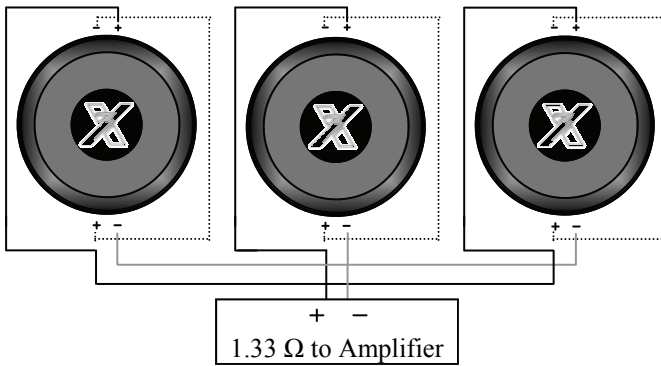

Enclosure Dimensions

Soundstream does not provide enclosure dimensions as there are infinite variables when designing a box, i.e. vehicle, amplifier, music preferences, etc... For designs tailored to your specific needs, please contact us at tech-support@soundstream.com, or 1-800-724-1377.

Enclosure Construction

All enclosures should be made of .75" (3/4") material only. When possible, make the baffle 1.5" (1 1/2) thick and add .75" (3/4") to the depth of the enclosure to compensate. All volumes **INCLUDE** vent/port and subwoofer displacements. **DO NOT** change the volume unless you plan on adding a substantial amount of bracing. For added performance, applying a coat of fiberglass resin to the interior walls will greatly improve sealing the enclosure. Adding a thin layer of poly-fill will improve response by smoothing out reflections within the enclosure.

Enclosure Recommendations

X3-122 Hi-Tuned				
	Ft.³	Round Port	FB	F3
Min.	2.00	(2) 4" x 14"	50.1	38.0
Opt.	3.00	(3) 4" x 12.25"	50.2	37.8
Max.	4.00	(3) 4" x 6.75"	50.2	37.8

X3-122 Low-Tuned				
	Ft.³	Round Port	FB	F3
Min.	2.50	(3) 3" x 14.75"	39.9	31.6
Opt.	3.50	(3) 3" x 12.50"	34.8	28.2
Max.	4.50	(2) 4" x 15.5"	29.9	25.0

X3-152 Hi-Tuned				
	Ft.³	Round Port	FB	F3
Min.	3.00	(2) 4" x 6.5"	50.3	40.6
Opt.	4.50	(3) 4" x 5.5"	50.2	40.1
Max.	6.00	(4) 4" x 4.75"	50.5	40.0

X3-152 Low-Tuned				
	Ft.³	Round Port	FB	F3
Min.	3.00	(2) 4" x 14"	40.0	34.0
Opt.	4.50	(2) 4" x 10.25"	34.9	29.9
Max.	6.00	(3) 4" x 18.25"	29.9	26.2

X3-182 Hi-Tuned				
	Ft.³	Round Port	FB	F3
Min.	4.00	(4) 4" x 12.75"	50.2	40.5
Opt.	6.00	(3) 6" x 12"	50.1	39.7
Max.	8.00	(4) 6" x 10.75"	50.1	39.4

X3-182 Low-Tuned				
	Ft.³	Round Port	FB	F3
Min.	4.00	(3) 4" x 16.5"	40.0	34.0
Opt.	6.00	(2) 6" x 20.75"	34.9	29.9
Max.	8.00	(2) 6" x 19.5"	30.0	26.2

WWW.SOUNDSTREAM.COM

Download from www.Somanuals.com. All Manuals Search And Download.

WWW.SOUNDSTREAM.COM

Download from www.somanuals.com. All Manuals Search And Download.