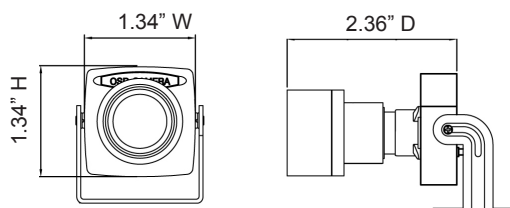

CVC700VFSCS

Features OSD Control of All Major Camera Functions

- Lens - Controls brightness of DC auto iris lenses
- Day/Night - Select Color, B/W or Auto Select
- Camera Titles - Up to 15 characters
- Mirror Image - Horizontal and Vertical
- Digital Zoom - Up to 32X
- Privacy Screens - Up to 8 zones

Perfect for use in tight spaces like ATMs.

Specifications

Image Device (Image Sensor).....	1/3" Sony Super HAD II™ CCD
Built-in Lens.....	2.8-12mm auto iris varifocal
Resolution.....	600 TV Lines
Total Pixels.....	811(H) x 508(V)
Effective Pixels.....	768(H) x 494(V)
Electronic Shutter Speed.....	AUTO (1/50sec, 1/60sec ~ 1/100,000sec)
Minimum Object Illumination.....	0.01 Lux
S/N Ratio.....	52dB (AGC Off, Weight On)
Scanning System.....	2:1 Interlace
Synchronization.....	Internal
Backlight.....	OFF / HSBLCL / BLC Selectable
White Balance.....	ATW1/AWC-Set/Manual/ Indoor/Outdoor
Gain Control.....	High, Middle, Low, Off Selectable
OSD (On Screen Display).....	Available
2 DNR.....	Off/On
D-WDR.....	On / Off (0~63' Level Adjustable)

Motion Detection.....	On/Off (4 Zone)
Privacy Function.....	On/Off (8 Zone)
Mirror.....	On/Off
Park. Line.....	On/Off
Sharpness.....	0~31'(Level Adjustable)
Day & Night Selection.....	Color / (BW_Smart-IR-On/Off)/ Auto / EXT
Blemish Compensation.....	Auto: 64 Point
Power.....	DC 12V
Power Consumption.....	DC 12V 120mA (MAX) ±10%
Operating Temperature.....	14°F~122°F, RH 95% Max.
Storage Temperature.....	-4°F~140°F, RH 95% Max.
Dimensions.....	1.34"(W) * 1.34"(H) * 2.36"(D)
Weight.....	0.11 lb.

Speco Technologies is constantly developing and improving products.

We reserve the right to modify product design and specifications without notice and without incurring any obligation.

Rev. 7/22/11

For more information contact Speco Technologies

200 New Highway, Amityville, NY 11701 • Toll Free: 1-800-645-5516 • Fax: 631-957-9142 or 631-957-3880
www.specotech.com