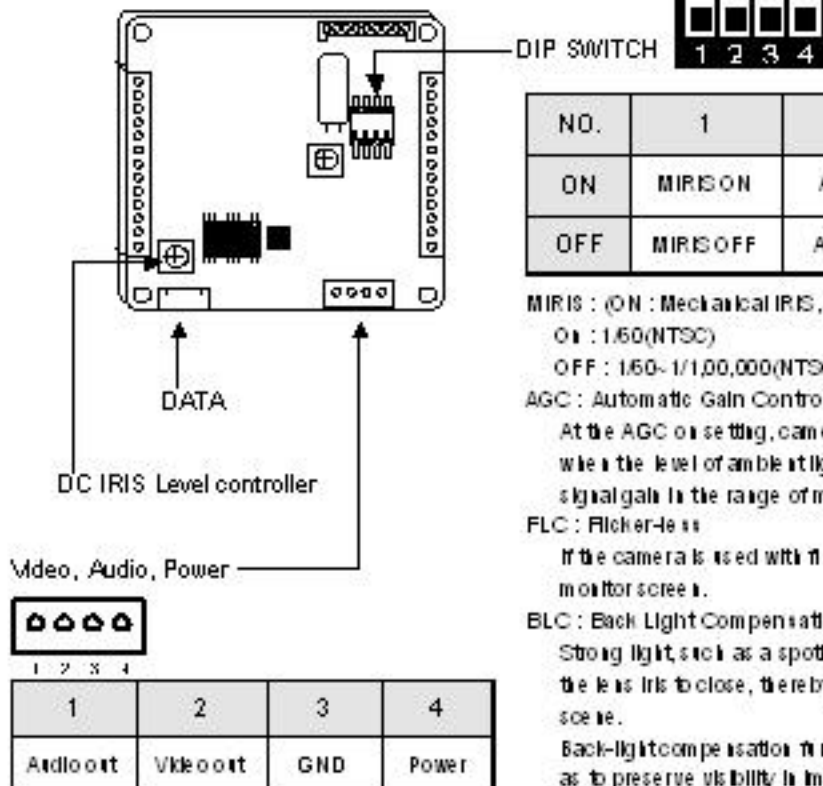

Camera Layout

- TOP VIEW

- 3-AXIS GIMBLE BRACKET

- BOTTOM VIEW

- Dimension

CAMERA COMPONENTS

MODULE INSTALLATION

FRONT BOARD

REAR BOARD

MIRIS : (ON : Mechanical IRIS, OFF : Electronic IRIS)

ON : 1.60(NTSC)

OFF : 1.60- 1/1,00,000(NTSC)

AGC : Automatic Gain Control

At the AGC on setting, camera's sensitivity is automatically increased while the level of ambient light drops. AGC function automatically controls signal gain in the range of maximum 34dB.

## CAMERA INSTALLATION

1. Carefully Remove Dome Cover

2. Adjust Camera Direction

- Tighten After Aiming Camera

3. Camera Connections:

DC 12V / AC 24V (Φ 120 Only)

MODEL	CVC-6146HR High Resolution Color Dome Camera
Signal Format	NTSC
Horizontal Resolution	550 TV Lines
Pick-up Device	1/3" SONY DSP Super HAD CCD
Scanning System	2:1 interlace
Effective Pixels	768(H) × 494(V)
Electronic Shutter	1/60 – 1/100,000 seconds
Synchronization	Internal / Line Locked in 24VAC mode
Output signal	Standard composite 1Vp-p composite video into 75 Ohm
Min. Illumination	0.3 Lux / F1.2
S/N (Y signal)	48dB or more (AGC Off)
Gamma	0.45
DIP Switches	AES/AI, BLC, FLK, AGC
Input Voltage	12VDC @ 300 mA / 24VAC @ 4.0W
Housing material	Polycarbonate with lined dome cover
Operating Temperature	+14°F to +122°F
Operating Humidity	Under 95% non-condensing
Lens	DC Auto Iris Varifocal Lens : 2.8~11.0mm F1.4
Dimension	φ5.5" × 3.5" (H)