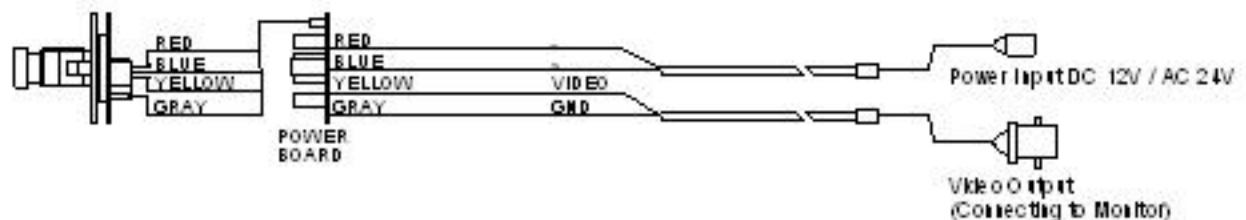

## CAMERA INSTALLATION

1. Carefully Remove Dome Cover

2. Adjust Camera Direction

- Tighten After Aiming Camera

3. Camera Connections:

DC 12V / AC 24V (Φ 120 Only)

MODEL	CVC-6146HR High Resolution Color Dome Camera
Signal Format	NTSC
Horizontal Resolution	550 TV Lines
Pick-up Device	1/3" SONY DSP Super HAD CCD
Scanning System	2:1 interlace
Effective Pixels	768(H) × 494(V)
Electronic Shutter	1/60 – 1/100,000 seconds
Synchronization	Internal / Line Locked in 24VAC mode
Output signal	Standard composite 1Vp-p composite video into 75 Ohm
Min. Illumination	0.3 Lux / F1.2
S/N (Y signal)	48dB or more (AGC Off)
Gamma	0.45
DIP Switches	AES/AI, BLC, FLK, AGC
Input Voltage	12VDC @ 300 mA / 24VAC @ 4.0W
Housing material	Polycarbonate with lined dome cover
Operating Temperature	+14°F to +122°F
Operating Humidity	Under 95% non-condensing
Lens	DC Auto Iris Varifocal Lens : 2.8~11.0mm F1.4
Dimension	φ5.5" × 3.5" (H)