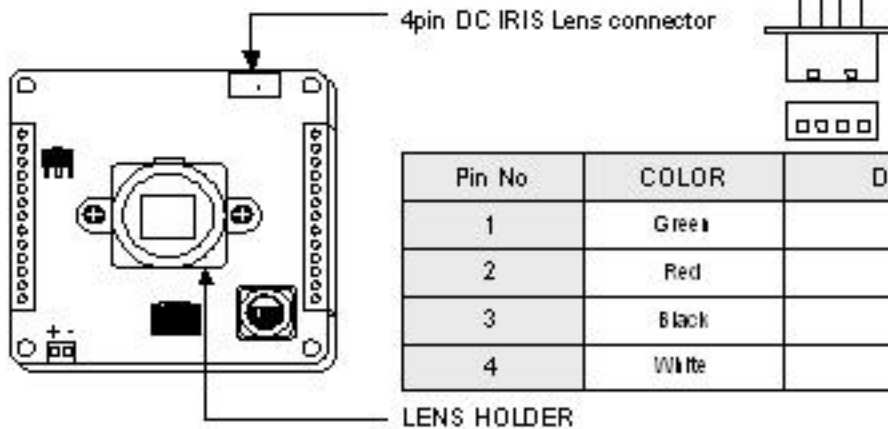

Camera Layout

- TOP VIEW

- 3-AXIS GIMBLE BRACKET

- BOTTOM VIEW

- Dimension

CAMERA COMPONENTS

MODULE INSTALLATION

FRONT BOARD

REAR BOARD

MIRIS : (ON : Mechanical IRIS, OFF : Electronic IRIS)

ON : 1.60(NTSC)

OFF : 1.60- 1/1,00,000(NTSC)

AGC : Automatic Gain Control

At the AGC on setting, camera's sensitivity is automatically increased while the level of ambient light drops. AGC function automatically controls signal gain in the range of maximum 34dB.