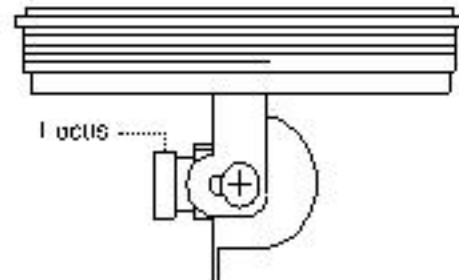

CAMERA INSTALLATION

1. Carefully Remove Dome Cover

2. Adjust Camera Direction

- Tighten After Aiming Camera