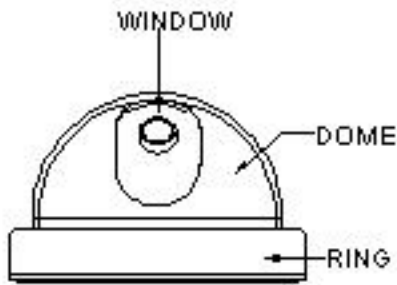

Camera Layout

- TOP VIEW

- 3-AXIS GIMBLE BRACKET

- BOTTOM VIEW

- Dimension

CAMERA COMPONENTS

MODULE INSTALLATION

FRONT BOARD

REAR BOARD

MIRIS : (ON : Mechanical IRIS, OFF : Electronic IRIS)

ON : 1.60(NTSC)

OFF : 1.60- 1/1,00,000(NTSC)

AGC : Automatic Gain Control

At the AGC on setting, camera's sensitivity is automatically increased while the level of ambient light drops. AGC function automatically controls signal gain in the range of maximum 34dB.