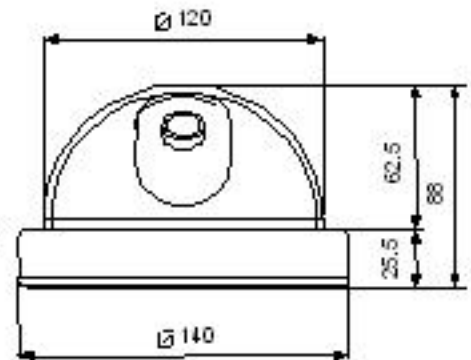

Camera Layout

- TOP VIEW

- 3-AXIS GIMBLE BRACKET

- BOTTOM VIEW

- Dimension

CAMERA COMPONENTS

MODULE INSTALLATION

FRONT BOARD