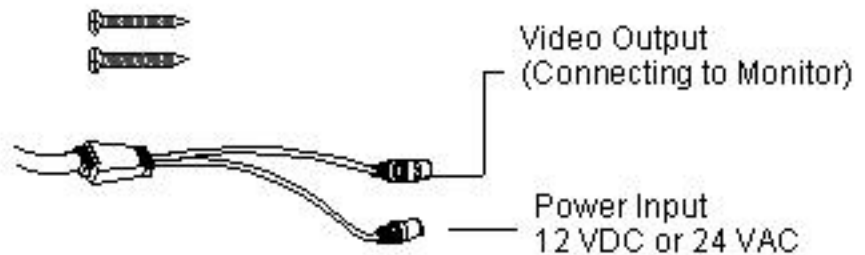

Camera Layout

- TOP VIEW

- 3-AXIS GIMBLE BRACKET

- BOTTOM VIEW

- Dimension

CAMERA COMPONENTS

MODULE INSTALLATION

FRONT BOARD

REAR BOARD

MIRIS : (ON : Mechanical IRIS, OFF : Electronic IRIS)

ON : 1.60(NTSC)

OFF : 1.60- 1/1,00,000(NTSC)

AGC : Automatic Gain Control

At the AGC on setting, camera's sensitivity is automatically increased while the level of ambient light drops. AGC function automatically controls signal gain in the range of maximum 34dB.