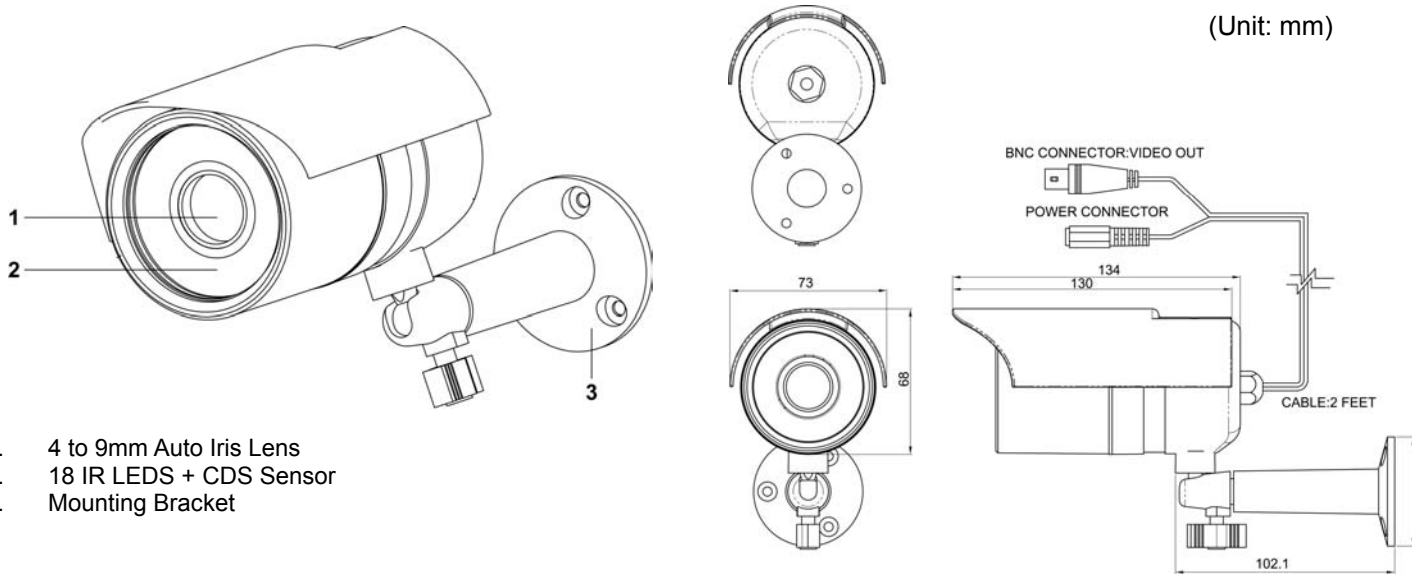

## SPECIFICATIONS

Model Number	<b>VL-67 Series</b>	
Description	Color Weatherproof Vari-focal IR Bullet Camera	
Pick up Element	1/3" CCD Image Sensor	
Resolution	420 TV Lines	
Minimum illumination	0.92 Lux, F 1.4 (0 Lux with IR)	
Lens	4~9 mm F1.2 Auto Iris Vari-Focal Lens with Adjustable Potentiometer	
Auto Electronics Shutter	ON	
AGC	ON	
AWB	ON	
Back Light Compensation	ON	
Scanning System	2:1 Interlace	
Sync. Mode	Internal Sync.	
S/N Ratio	More than 50dB	
Gamma	0.45	
Power Source	Dual Voltage AC/DC (12~24V)	
Power Requirements	12VDC - 500mA / 24VAC - 6 Watts (IR LED "On")	
Power Pigtail	12" Cable Adapts Power Connector to Bare Leads If Needed	
Number of Pixels	512 (H) × 492 (V)	
Video Output	1.0 Volt p-p, 75 ohm	
Shutter Control	1/60-1/100,000 sec.	
Infrared LED	Quantity	18, with CDS Control
	Radiant Distance	50 feet
Mounting Bracket	Indoor / Outdoor – Wall & Ceiling	
Dimensions and Weight	2.75" (ø) × 5.25" (L) (includes sunshield), 18 Oz.	
Housing	IP-67 Rated Weatherproof – Metal Construction	
Sunshield	Removable & Adjustable	