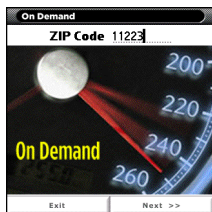

On Demand

With Sprint Power Vision's exclusive On Demand feature, you can personalize your device's data services to suit your needs. The On Demand feature makes it easier than ever to retrieve the most popular Web information and categories instantly. On Demand uses the ZIP code you provide to customize the content you receive, so you can get the information you want, when you want it.

On Demand acts like a PC browser's customized home page, displaying a variety of top categories such as News, Sports, Weather, Money, Movies, and more. This information is updated throughout the day, so you'll always be up-to-date. In addition to presenting a number of fixed categories, On Demand also offers optional categories (for an additional monthly charge) that allow faster access to even more information.

Initializing Your On Demand Service

To initialize your device's On Demand service:

1. Go to **Applications** and select **On Demand** .
2. Enter your preferred ZIP code and select **Next**. (The On Demand service will customize itself to your selected location and the On Demand menu screen will be displayed.)