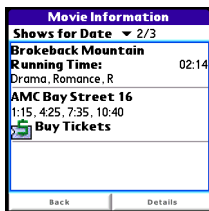

To access Movies information using On Demand:

1. Go to **Applications** and select **On Demand** .
2. From the On Demand menu screen, highlight **Movies** and press **Center** .
  (A list of current movie titles will be displayed.)
3. Select a movie title and press **Center** .
4. From the Movie Title display, select an option and follow the onscreen instructions. Options available may include:
  - **Date** to select a date for the movie.
  - **Details** to view the movie's details, which may include cast, running time, plot synopsis, MPAA rating, or reviews.
  - **<theater listing>** to view the movie's showtimes at a number of selected movie theaters in your area. Follow the onscreen instructions to purchase will-call tickets.
    (This feature may not be available for all theaters or for all showtimes.)

Additional fixed On Demand categories such as Money (which features a customizable stock ticker [delayed 20 minutes]), Weather, and Sports (which allows you to select your top teams), along with optional categories, such as Maps and TV Guide, bring the information you want right to your screen – all without having to go through a traditional Web search.