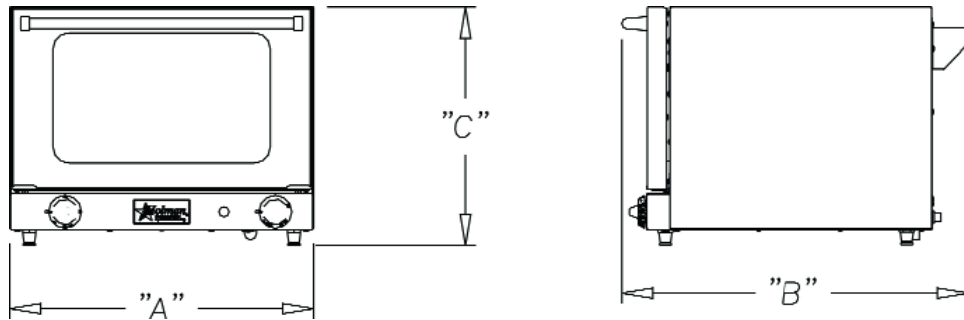

HOLMAN™ 1/4 SIZE COUNTERTOP CONVECTION OVEN

Model CCOQ-3

Model and Specifications

Model No.	(A) Width Inches (cm)	(B) Depth Inches (cm)	(C) Height Inches (cm)	Voltage	Wattage	Amps	NEMA Plug	Approximate Weight Installed lbs. (kg)
CCOQ-3	19 (48.3)	21.5 (54.6)	15 (38.1)	120V	1,440	12	NEMA 5-15	47 (21.4)

Typical Specifications

Holman Convection Oven is constructed of highly polished stainless steel with high performance heating element and rear fan, stainless steel door handle, wire racks and rack slides. Bake chamber is stainless steel. Oven door is double pane tempered glass and features a heavy-duty hinge mechanism. Thermostat range is 175 to 500 degrees Fahrenheit. Timer range is 0 minutes to 120 minutes. Oven features a heat indicator light and door interlock switch. Oven holds three 1/4 size baking sheets. Unit is available in 120V and is shipped with a NEMA 5-15 plug. Printed in the U.S.A.

Due to periodic changes in designs, methods, procedures, policies and regulations, the specifications contained in this sheet are subject to change without notice. While Star Manufacturing exercises good faith efforts to provide information that is accurate, we are not responsible for errors or omissions in information provided or conclusions reached as a result of using the specifications. By using the information provided, the user assumes all risks in connection with such use.

Star Manufacturing International, Inc. - 10 Sunnen Drive - P.O. Box 430129 - St. Louis, MO 63143-3800
Phone: (800) 264-7827 - FAX: (800) 264-6666 - www.star-mfg.com